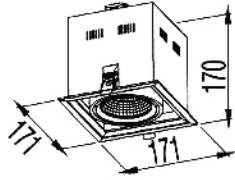

Type	
Project	
Catalog No.	

*Measurement in mm

EU-01

EU-02

EU-03

EU-04

DESCRIPTION

Designed for new construction applications this gimbaled square opening specification grade LED down light is available in a 12W, 25W and 35W configuration. Incorporating the latest LED technology, the 12W light head produces the lumen equivalent of a 75W PAR30 providing both energy savings and low maintenance costs.

FEATURES

- 1000+ lumens from 12W, 2000+ lumens from 25W, 3000+ lumens from 35W
- CRI of 80+ and 90+
- Optical inner reflector provides precise beam control with reduced glare while the acrylic lens diffused the light output for a halogen lamp like appearance
- Proprietary heat sink design provides superior thermal management ensuring a minimum of 50,000 hrs of operation while maintaining a minimum of 70% lumen output
- Butterfly style mounting brackets provide up to 5" vertical adjustment which can accommodate ½" EMT
- The junction box allows through branch wiring with (3) ½" knockouts