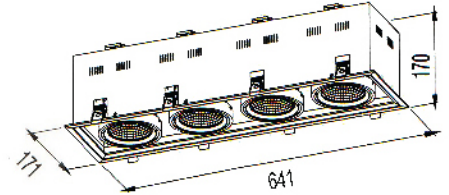

Type	
Project	
Catalog No.	

*Measurement in mm

EU-01

EU-02

EU-03

EU-04

DESCRIPTION

Designed for new construction applications this gimbaled square opening specification grade LED down light is available in a 12W, 25W and 35W configuration. Incorporating the latest LED technology, the 12W light head produces the lumen equivalent of a 75W PAR30 providing both energy savings and low maintenance costs.

FEATURES

- 1000+ lumens from 12W, 2000+ lumens from 25W, 3000+ lumens from 35W
- CRI of 80+ and 90+
- Optical inner reflector provides precise beam control with reduced glare while the acrylic lens diffused the light output for a halogen lamp like appearance
- Proprietary heat sink design provides superior thermal management ensuring a minimum of 50,000 hrs of operation while maintaining a minimum of 70% lumen output
- Butterfly style mounting brackets provide up to 5" vertical adjustment which can accommodate ½" EMT
- The junction box allows through branch wiring with (3) ½" knockouts

* Product specifications subject to change without notice.

ORDERING INSTRUCTIONS

MODEL	WATTAGE	COLOUR TEMP	CRI	BEAM ANGLE	DRIVER	INTERIOR FINISH	TRIM	GIMBAL FINISH	TRIM FINISH
EU-									
01: 1 Light Head	12: 12W	27: 2700K	80: 80+ CRI	15: 15 Deg	ND: Non-Dimming	BL: Black	T: Aluminum Trim	BL: Black	BL: Black
02: 2 Light Head	25: 25W	30: 3000K	90: 90+ CRI	24: 24 Deg	10: Dimming 0-10V	WH: White		WH: White	WH: White
03: 3 Light Head	35: 35W	35: 3500K		38: 38 Deg	TR: Triac			SL: Clear	SL: Silver
04: 4 Light Head		40: 4000K		50: 50 Deg				Anodized	CU: Custom

Example: EU-01-12-30-80-24-ND-BL-T-BL-SL = EU 1 light head, 12W, 3000K, 80+CRI, 24 degree beam angle, non-dimming, black interior finish, aluminum trim, black gimbal finish, silver trim finish