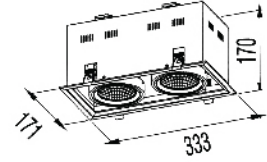

Type	
Project	
Catalog No.	

*Measurement in mm

EU-01

EU-02

EU-03

EU-04

DESCRIPTION

Designed for new construction applications this gimbaled square opening specification grade LED down light is available in a 12W, 25W and 35W configuration. Incorporating the latest LED technology, the 12W light head produces the lumen equivalent of a 75W PAR30 providing both energy savings and low maintenance costs.

FEATURES

- 1000+ lumens from 12W, 2000+ lumens from 25W, 3000+ lumens from 35W
- CRI of 80+ and 90+
- Optical inner reflector provides precise beam control with reduced glare while the acrylic lens diffused the light output for a halogen lamp like appearance
- Proprietary heat sink design provides superior thermal management ensuring a minimum of 50,000 hrs of operation while maintaining a minimum of 70% lumen output
- Butterfly style mounting brackets provide up to 5" vertical adjustment which can accommodate ½" EMT
- The junction box allows through branch wiring with (3) ½" knockouts

Example: EU-01-12-30-80-24-ND-BL-T-BL-SL = EU 1 light head, 12W, 3000K, 80+CRI, 24 degree beam angle, non-dimming, black interior finish, aluminum trim, black gimbal finish, silver trim finish