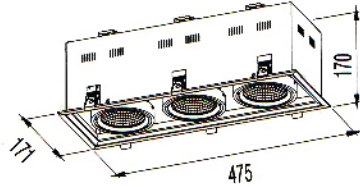

Type	
Project	
Catalog No.	

*Measurement in mm

EU-01

EU-02

EU-03

EU-04

DESCRIPTION

Designed for new construction applications this gimbaled square opening specification grade LED down light is available in a 12W, 25W and 35W configuration. Incorporating the latest LED technology, the 12W light head produces the lumen equivalent of a 75W PAR30 providing both energy savings and low maintenance costs.

FEATURES

- 1000+ lumens from 12W, 2000+ lumens from 25W, 3000+ lumens from 35W
- CRI of 80+ and 90+
- Optical inner reflector provides precise beam control with reduced glare while the acrylic lens diffused the light output for a halogen lamp like appearance
- Proprietary heat sink design provides superior thermal management ensuring a minimum of 50,000 hrs of operation while maintaining a minimum of 70% lumen output
- Butterfly style mounting brackets provide up to 5" vertical adjustment which can accommodate ½" EMT
- The junction box allows through branch wiring with (3) ½" knockouts

* Product specifications subject to change without notice.

ORDERING INSTRUCTIONS

MODEL	WATTAGE	COLOUR TEMP	CRI	BEAM ANGLE	DRIVER	INTERIOR FINISH	TRIM	GIMBAL FINISH	TRIM FINISH
EU-									
01: 1 Light Head	12: 12W	27: 2700K	80: 80+ CRI	15: 15 Deg	ND: Non-Dimming	BL: Black	T: Aluminum Trim	BL: Black	BL: Black
02: 2 Light Head	25: 25W	30: 3000K	90: 90+ CRI	24: 24 Deg	10: Dimming 0-10V	WH: White		WH: White	WH: White
03: 3 Light Head	35: 35W	35: 3500K		38: 38 Deg	TR: Triac			SL: Clear	SL: Silver
04: 4 Light Head		40: 4000K		50: 50 Deg				Anodized	CU: Custom

Example: EU-01-12-30-80-24-ND-BL-T-BL-SL = EU 1 light head, 12W, 3000K, 80+CRI, 24 degree beam angle, non-dimming, black interior finish, aluminum trim, black gimbal finish, silver trim finish