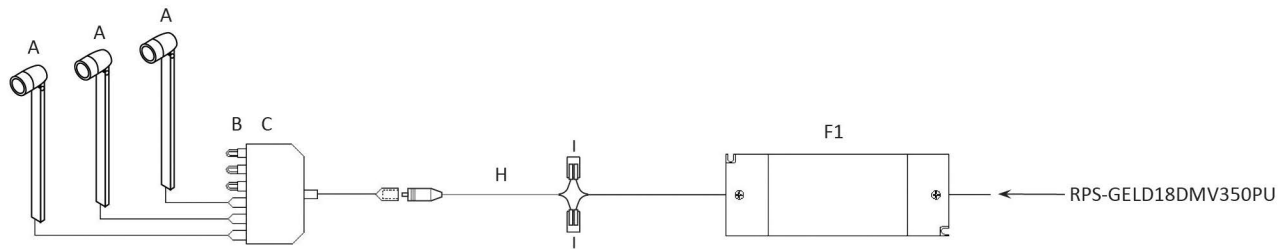

Type	
Project	
Catalog No.	

WIRING DIAGRAM - For reference purposes only. Not for installation. Not to scale.

Plug and Play wiring

Alternate Plug and Play wiring

Hard-wired

Alternate Hard-wired

Max wiring distance between power supply and fixture is 20 feet. Up to six fixtures can be wired to a single distribution box (CC-6SP-500).

A	Reed Series - Zoom	F1	RPS-GELD18DMV350PU, Constant Current Power Supply-Hardwire (Min. # fixtures = 1, Max. # fixtures = 16)
B	CC-6SP-JP (Jumper)	G	CC-1000-2, Constant Current extension cables in 1M, 1.5M & 2M CC-1500-2, CC-2000-2
C	CC-6SP-500 (5 jumpers included)	H	CC-100-01M, 4" Constant Current Male with pigtail
D	CC-AD00-2, 4" adapter cable. Male DC converter plug to male constant current	I	221-412, Wire Clamp
E1	RPS-CC-350-8-WP, Constant Current Power Supply- Plug n Play (Max. # fixtures = 7)		
E2	RPS-CC-350-12-WP, Constant Current Power Supply- Plug n Play (Max. # fixtures=10)