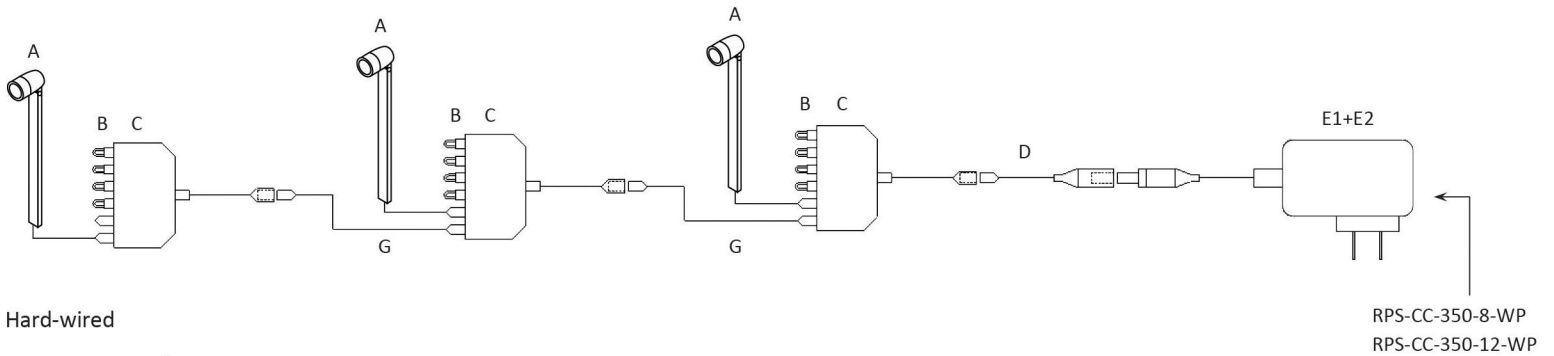

Example: 4003-Z-12-30-BK = 4003-Z, stem height 12 inches, 3000K, black finish

Type	
Project	
Catalog No.	

**WIRING DIAGRAM - For reference purposes only. Not for installation. Not to scale.**

Plug and Play wiring

Alternate Plug and Play wiring

Hard-wired

Alternate Hard-wired

Max wiring distance between power supply and fixture is 20 feet. Up to six fixtures can be wired to a single distribution box (CC-6SP-500).

<b>A</b>	Reed Series - Zoom	<b>F1</b>	RPS-GELD18DMV350PU, Constant Current Power Supply-Hardwire (Min. # fixtures = 1, Max. # fixtures = 16)
<b>B</b>	CC-6SP-JP (Jumper)	<b>G</b>	CC-1000-2, Constant Current extension cables in 1M, 1.5M & 2M CC-1500-2, CC-2000-2
<b>C</b>	CC-6SP-500 (5 jumpers included)	<b>H</b>	CC-100-01M, 4" Constant Current Male with pigtail
<b>D</b>	CC-AD00-2, 4" adapter cable. Male DC converter plug to male constant current	<b>I</b>	221-412, Wire Clamp
<b>E1</b>	RPS-CC-350-8-WP, Constant Current Power Supply- Plug n Play (Max. # fixtures = 7)		
<b>E2</b>	RPS-CC-350-12-WP, Constant Current Power Supply- Plug n Play (Max. # fixtures=10)		