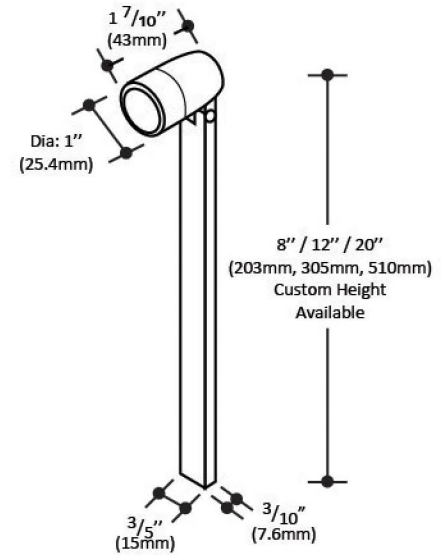

Type	
Project	
Catalog No.	

\*Measurement in inches

## DESCRIPTION

- Design brief was to produce a showcase fixture that would ensure illumination of objects in showcases where the product mix changes without requiring a change of fixture or other modification to an expensive showcase.
- A versatile variant of the original 4003 stem light now with a zoom light beam function.
- Similar architecture and functionality as the 4003 original.
- Additional articulation at the joint allows light beam control from 0° to 90° in the vertical direction.
- Shade of light head extends to control the beam angle from a wide angle of 60° to a spot of 20°.
- Zen-Like ultra clean minimalist design.
- High colour accuracy of 90+ CRI.
- 3.6W total with 300 lumens of illumination.
- Fixed stem heights of 8", 12" 20" (203mm, 305mm, 510mm) or Custom stem heights available up to a maximum of 20" (510mm).
- Custom finishes available.
- cULus Listed.

## SPECIFICATIONS

Input Voltage	120-277VAC(universal); 350mA or 500mA
Wattage	3.6W
Colour Temp	2700K / 3000K / 3500K / 4000K / 5000K
Lumen Output	300Lm; 84Lm/W
CRI	>90
Beam Angle	20°- 60°
Power Factor	0.93
Lamp Life	>50,000 hours
Environment	IP20
Certification	cULus
Warranty	5 years - see published warranty terms for details

## ORDERING INSTRUCTIONS

MODEL	STEM HEIGHT(IN)	COLOUR TEMP	FINISH
4003-Z	Custom Height Up to 20" (510mm) Increments: 1/16" (1.6mm)	27: 2700K 30: 3000K 35: 3500K 40: 4000K 50: 5000K	BK: Black SL: Silver PL: Polished WH: White CU: Custom