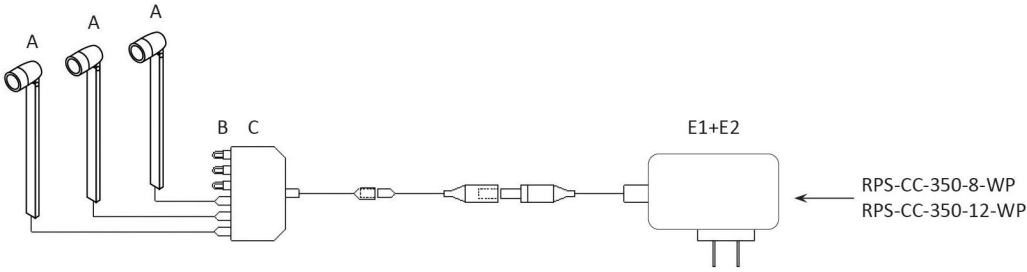

## DESCRIPTION

- Design brief was to produce a showcase fixture that would ensure illumination of objects in showcases where the product mix changes without requiring a change of fixture or other modification to an expensive showcase.
- A versatile variant of the original 4003 stem light now with a zoom light beam function.
- Similar architecture and functionality as the 4003 original.
- Additional articulation at the joint allows light beam control from 0° to 90° in the vertical direction.
- Shade of light head extends to control the beam angle from a wide angle of 60° to a spot of 20°.
- Zen-Like ultra clean minimalist design.
- High colour accuracy of 90+ CRI.
- 3.6W total with 300 lumens of illumination.
- Fixed stem heights of 8", 12" 20" (203mm, 305mm, 510mm) or Custom stem heights available up to a maximum of 20" (510mm).
- Custom finishes available.
- cULus Listed.

## ORDERING INSTRUCTIONS

MODEL	STEM HEIGHT(IN)	COLOUR TEMP	FINISH
4003-Z	Custom Height Up to 20" (510mm) Increments: 1/16" (1.6mm)	27: 2700K 30: 3000K 35: 3500K 40: 4000K 50: 5000K	BK: Black SL: Silver PL: Polished WH: White CU: Custom

Example: 4003-Z-12-30-BK = 4003-Z, stem height 12 inches, 3000K, black finish

Type	
Project	
Catalog No.	

**WIRING DIAGRAM - For reference purposes only. Not for installation. Not to scale.**

Plug and Play wiring