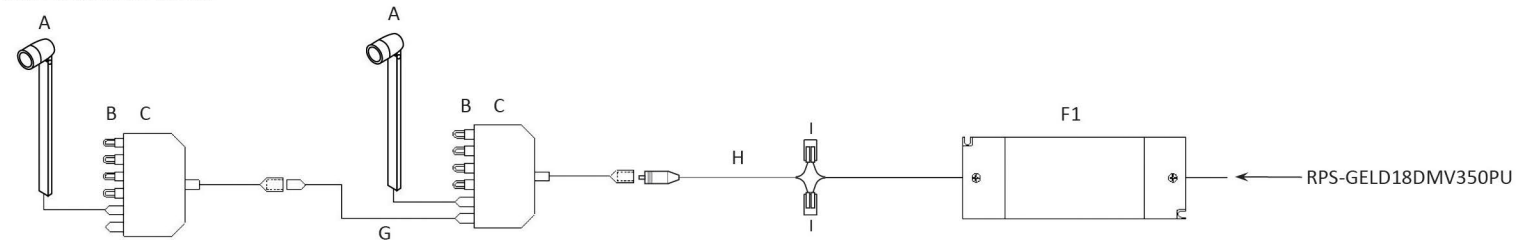

Alternate Hard-wired

Max wiring distance between power supply and fixture is 20 feet. Up to six fixtures can be wired to a single distribution box (CC-6SP-500).

A	Reed Series - Zoom	F1	RPS-GELD18DMV350PU, Constant Current Power Supply-Hardwire (Min. # fixtures = 1, Max. # fixtures = 16)
B	CC-6SP-JP (Jumper)	G	CC-1000-2, Constant Current extension cables in 1M, 1.5M & 2M CC-1500-2, CC-2000-2
C	CC-6SP-500 (5 jumpers included)	H	CC-100-01M, 4" Constant Current Male with pigtail
D	CC-AD00-2, 4" adapter cable. Male DC converter plug to male constant current	I	221-412, Wire Clamp
E1	RPS-CC-350-8-WP, Constant Current Power Supply- Plug n Play (Max. # fixtures = 7)		
E2	RPS-CC-350-12-WP, Constant Current Power Supply- Plug n Play (Max. # fixtures=10)