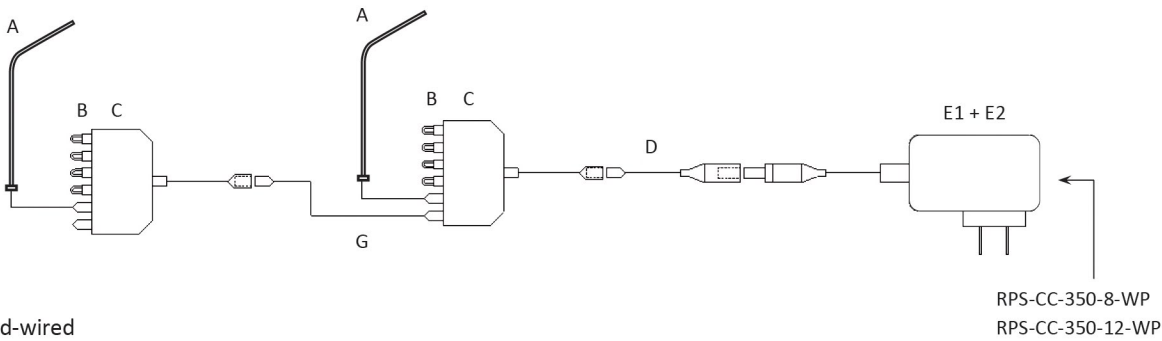

IMAGE

DESCRIPTION

- Ultra slim 1/4" (6mm) diameter.
- Zen-Like ultra clean minimalist design.
- 100° ultra wide beam angle to cover longer items not requiring a spot focus. Creates an ambience in the showcase.
- High colour accuracy of 90+ CRI.
- 3W total with a 290 lumens of illumination.
- Custom stem heights available up to a maximum of 20".
- Stem height is Tuneable on site for exact site conditions.
- Custom finishes available.
- cULus Listed.

* Product specifications subject to change without notice.

ORDERING INSTRUCTIONS

Example: 4003-STEM-Curve-10-30-BK = 4003-STEM-Curve, height 10 inches, 3000K, black finish

WIRING DIAGRAM - For reference purposes only. Not for installation. Not to scale.

Plug and Play wiring

Alternate Plug and Play wiring

Hard-wired

Alternate Hard-wired

Max wiring distance between power supply and fixture is 20 feet. Up to six fixtures can be wired to a single distribution box (CC-6SP-500).

A	4003 - STEM - Curve	F1	RPS-GELD18DMV350PU, Constant Current Power Supply-Hardwire (Min. # fixtures = 1, Max. # fixtures = 16)
B	CC-6SP-JP (Jumper)	G	CC-1000-2, Constant Current extension cables in 1M, 1.5M & 2M CC-1500-2, CC-2000-2
C	CC-6SP-500 (5 jumpers included)	H	CC-100-01M, 4" Constant Current Male with pigtail
D	CC-AD00-2, 4" adapter cable. Male DC converter plug to male constant current	I	221-412, Wire Clamp
E1	RPS-CC-350-8-WP, Constant Current Power Supply- Plug n Play (Max. # fixtures = 7)		
E2	RPS-CC-350-12-WP, Constant Current Power Supply- Plug n Play (Max. # fixtures=10)		