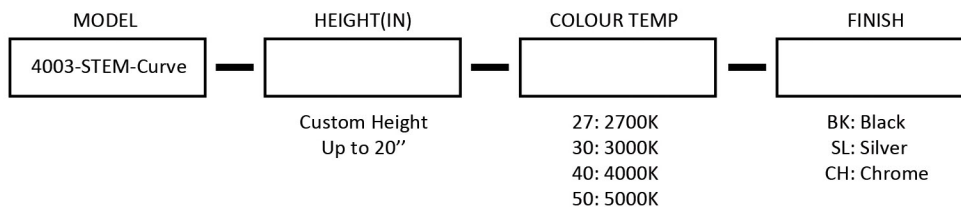

IMAGE

DESCRIPTION

- Ultra slim 1/4" (6mm) diameter.
- Zen-Like ultra clean minimalist design.
- 100° ultra wide beam angle to cover longer items not requiring a spot focus. Creates an ambience in the showcase.
- High colour accuracy of 90+ CRI.
- 3W total with a 290 lumens of illumination.
- Custom stem heights available up to a maximum of 20".
- Stem height is Tuneable on site for exact site conditions.
- Custom finishes available.
- cULus Listed.

FEATURES

- Showcase Lighting
- Retail Displays
- Exhibit Lighting

SPECIFICATIONS

Input Voltage	Remote driver 110 VAC in 350mA out
Wattage	3W
Colour Temp	2700K / 3000K / 4000K / 5000K
Lumen Output	290 Lm@3000K; 95Lm/W
CRI	>90
Beam Angle	100°
Power Factor	0.93
Lamp Life	>50,000 hours
Environment	IP20
Certification	cULus
Warranty	5 years - see published warranty terms for details

* Product specifications subject to change without notice.

ORDERING INSTRUCTIONS

Example: 4003-STEM-Curve-10-30-BK = 4003-STEM-Curve, height 10 inches, 3000K, black finish

WIRING DIAGRAM - For reference purposes only. Not for installation. Not to scale.