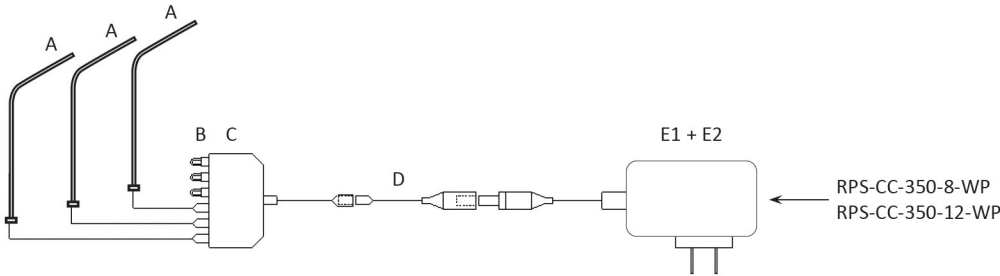

IMAGE

DESCRIPTION

- Ultra slim 1/4" (6mm) diameter.
- Zen-Like ultra clean minimalist design.
- 100° ultra wide beam angle to cover longer items not requiring a spot focus. Creates an ambience in the showcase.
- High colour accuracy of 90+ CRI.
- 3W total with a 290 lumens of illumination.
- Custom stem heights available up to a maximum of 20".
- Stem height is Tuneable on site for exact site conditions.
- Custom finishes available.
- cULus Listed.

* Product specifications subject to change without notice.

ORDERING INSTRUCTIONS

Example: 4003-STEM-Curve-10-30-BK = 4003-STEM-Curve, height 10 inches, 3000K, black finish

WIRING DIAGRAM - For reference purposes only. Not for installation. Not to scale.

Plug and Play wiring

Alternate Plug and Play wiring

Hard-wired

Alternate Hard-wired

Max wiring distance between power supply and fixture is 20 feet. Up to six fixtures can be wired to a single distribution box (CC-6SP-500).

A	4003 - STEM - Curve	F1	RPS-GELD18DMV350PU, Constant Current Power Supply-Hardwire (Min. # fixtures = 1, Max. # fixtures = 16)
B	CC-6SP-JP (Jumper)	G	CC-1000-2, Constant Current extension cables in 1M, 1.5M & 2M CC-1500-2, CC-2000-2
C	CC-6SP-500 (5 jumpers included)	H	CC-100-01M, 4" Constant Current Male with pigtail
D	CC-AD00-2, 4" adapter cable. Male DC converter plug to male constant current	I	221-412, Wire Clamp
E1	RPS-CC-350-8-WP, Constant Current Power Supply- Plug n Play (Max. # fixtures = 7)		
E2	RPS-CC-350-12-WP, Constant Current Power Supply- Plug n Play (Max. # fixtures=10)		