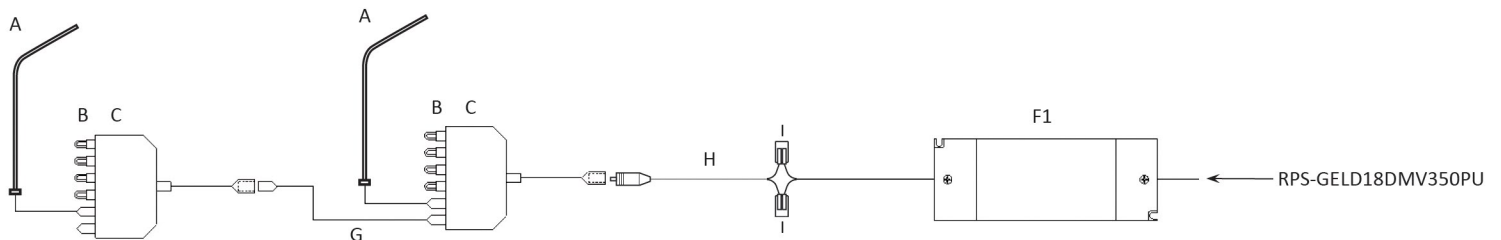

IMAGE

DESCRIPTION

- Ultra slim 1/4" (6mm) diameter.
- Zen-Like ultra clean minimalist design.
- 100° ultra wide beam angle to cover longer items not requiring a spot focus. Creates an ambience in the showcase.
- High colour accuracy of 90+ CRI.
- 3W total with a 290 lumens of illumination.
- Custom stem heights available up to a maximum of 20".
- Stem height is Tuneable on site for exact site conditions.
- Custom finishes available.
- cULus Listed.

* Product specifications subject to change without notice.

ORDERING INSTRUCTIONS

Example: 4003-STEM-Curve-10-30-BK = 4003-STEM-Curve, height 10 inches, 3000K, black finish

WIRING DIAGRAM - For reference purposes only. Not for installation. Not to scale.

Plug and Play wiring

Alternate Plug and Play wiring

Hard-wired

Alternate Hard-wired

Max wiring distance between power supply and fixture is 20 feet. Up to six fixtures can be wired to a single distribution box (CC-6SP-500).

A	4003 - STEM - Curve	F1	RPS-GELD18DMV350PU, Constant Current Power Supply-Hardwire (Min. # fixtures = 1, Max. # fixtures = 16)
B	CC-6SP-JP (Jumper)	G	CC-1000-2, Constant Current extension cables in 1M, 1.5M & 2M CC-1500-2, CC-2000-2
C	CC-6SP-500 (5 jumpers included)	H	CC-100-01M, 4" Constant Current Male with pigtail
D	CC-AD00-2, 4" adapter cable. Male DC converter plug to male constant current	I	221-412, Wire Clamp
E1	RPS-CC-350-8-WP, Constant Current Power Supply- Plug n Play (Max. # fixtures = 7)		
E2	RPS-CC-350-12-WP, Constant Current Power Supply- Plug n Play (Max. # fixtures=10)		