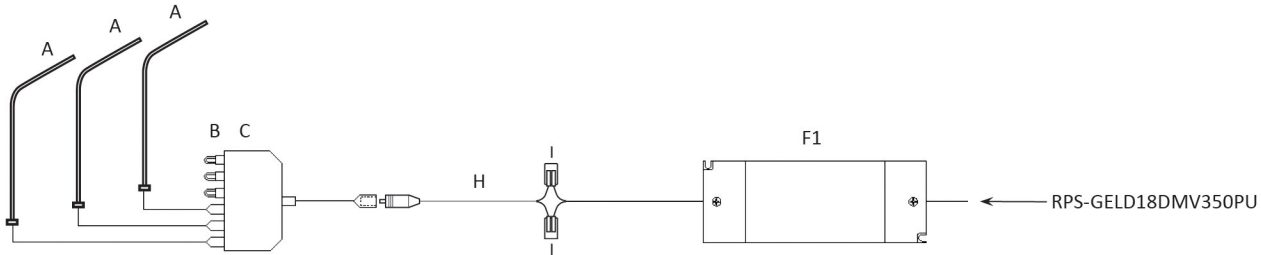

IMAGE

DESCRIPTION

- Ultra slim 1/4" (6mm) diameter.
- Zen-Like ultra clean minimalist design.
- 100° ultra wide beam angle to cover longer items not requiring a spot focus. Creates an ambience in the showcase.
- High colour accuracy of 90+ CRI.
- 3W total with a 290 lumens of illumination.
- Custom stem heights available up to a maximum of 20".
- Stem height is Tuneable on site for exact site conditions.
- Custom finishes available.
- cULus Listed.

FEATURES

- Showcase Lighting
- Retail Displays
- Exhibit Lighting

SPECIFICATIONS

Input Voltage	Remote driver 110 VAC in 350mA out
Wattage	3W
Colour Temp	2700K / 3000K / 4000K / 5000K
Lumen Output	290 Lm@3000K; 95Lm/W
CRI	>90
Beam Angle	100°
Power Factor	0.93
Lamp Life	>50,000 hours
Environment	IP20
Certification	cULus
Warranty	5 years - see published warranty terms for details

* Product specifications subject to change without notice.

ORDERING INSTRUCTIONS

Example: 4003-STEM-Curve-10-30-BK = 4003-STEM-Curve, height 10 inches, 3000K, black finish

WIRING DIAGRAM - For reference purposes only. Not for installation. Not to scale.

Plug and Play wiring

Alternate Plug and Play wiring

Hard-wired

Alternate Hard-wired

Max wiring distance between power supply and fixture is 20 feet. Up to six fixtures can be wired to a single distribution box (CC-6SP-500).