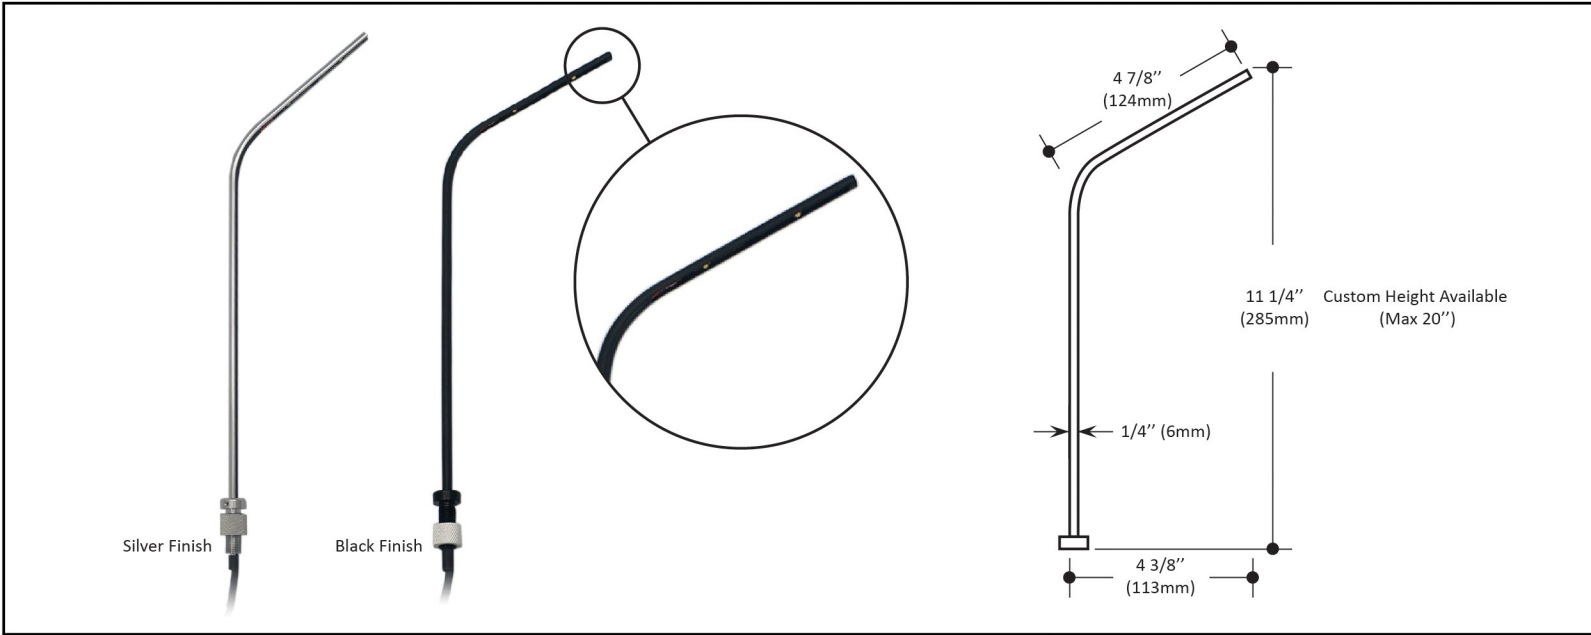

IMAGE

DESCRIPTION

- Ultra slim 1/4" (6mm) diameter.
- Zen-Like ultra clean minimalist design.
- 100° ultra wide beam angle to cover longer items not requiring a spot focus. Creates an ambience in the showcase.
- High colour accuracy of 90+ CRI.
- 3W total with a 290 lumens of illumination.
- Custom stem heights available up to a maximum of 20".
- Stem height is Tuneable on site for exact site conditions.
- Custom finishes available.
- cULus Listed.

FEATURES

- Showcase Lighting
- Retail Displays
- Exhibit Lighting

SPECIFICATIONS

Input Voltage	Remote driver 110 VAC in 350mA out
Wattage	3W
Colour Temp	2700K / 3000K / 4000K / 5000K
Lumen Output	290 Lm@3000K; 95Lm/W
CRI	>90
Beam Angle	100°
Power Factor	0.93
Lamp Life	>50,000 hours
Environment	IP20
Certification	cULus
Warranty	5 years - see published warranty terms for details

* Product specifications subject to change without notice.

ORDERING INSTRUCTIONS

Example: 4003-STEM-Curve-10-30-BK = 4003-STEM-Curve, height 10 inches, 3000K, black finish

WIRING DIAGRAM - For reference purposes only. Not for installation. Not to scale.

Plug and Play wiring

Alternate Plug and Play wiring

Hard-wired

Alternate Hard-wired

Max wiring distance between power supply and fixture is 20 feet. Up to six fixtures can be wired to a single distribution box (CC-6SP-500).