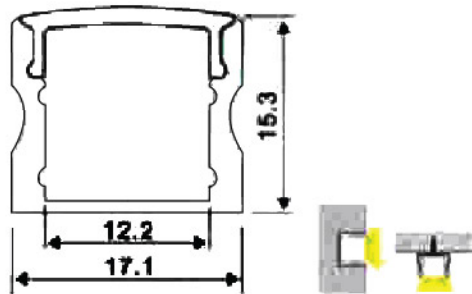

Type	
Project	
Catalog No.	

30600-WRC

*Measurement in mm

End Cap with Hole
 30600-WRC-ECH
End Cap without Hole
 30600-WRC-ECNH

Aluminum Profile
 30600-WRC

PMMA Opal Matte Cover
 30600-WRC-OM
PMMA Clear Cover
 30600-WRC-CC
PC Diffused Cover
 30600-WRC-DC

30600-NRC

*Measurement in mm

End Cap with Hole
 30600-NRC-ECH
End Cap without Hole
 30600-NRC-ECNH

Aluminum Profile
 30600-NRC

PMMA Opal Matte Cover
 30600-NRC-OM
PMMA Clear Cover
 30600-NRC-CC
PC Diffused Cover
 30600-NRC-DC