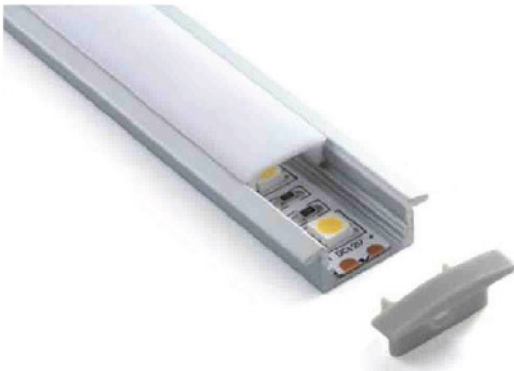

Cabinet & Linear Light

Type	
Project	
Catalog No.	

30600-F

*Measurement in mm

End Cap with Hole
30600-F-ECH
End Cap without Hole
30600-F-ECNH

Aluminum Profile
30600-F-17-8

PMMA Opal Matte Cover
30600-F-OM
PMMA Clear Cover
30600-F-CC
PC Diffused Cover
30600-F-DC

Mounting Clip (Metal)
30600-F-MC

Rotable Mounting Clip
30600-F-RMC

30600-FW

*Measurement in mm

End Cap with Hole
30600-FW-ECH
End Cap without Hole
30600-FW-ECNH

Aluminum Profile
30600-FW

PMMA Opal Matte Cover
30600-FW-OM
PMMA Clear Cover
30600-FW-CC
PC Diffused Cover
30600-FW-DC