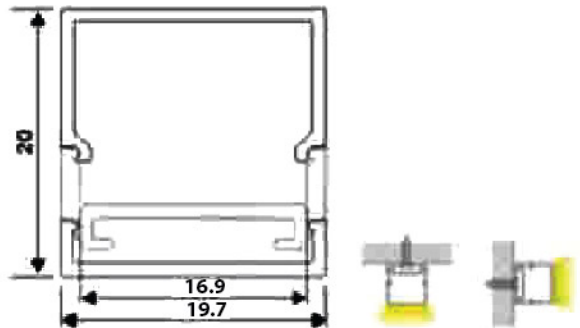

PMMA Opal Matte Cover
30600-AC-OM
PMMA Clear Cover
30600-AC-CC
PC Diffused Cover
30600-AC-DC

Mounting Clip (Metal)
30600-AC-MC

Rotable Mounting Clip (PC)
30600-AC-RMC

30600-TC

*Measurement in mm

End Cap with Hole
30600-TC-ECH
End Cap without Hole
30600-TC-ECNH