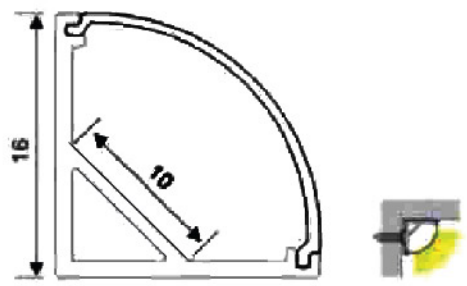

Mounting Clip (Metal)
 30600-NRC-MC

Rotable Mounting Clip (PC)
 30600-NRC-RMC

Type	
Project	
Catalog No.	

30600-AC

*Measurement in mm

End Cap with Hole
30600-AC-ECH
End Cap without Hole
30600-AC-ECNH

Aluminum Profile
30600-AC