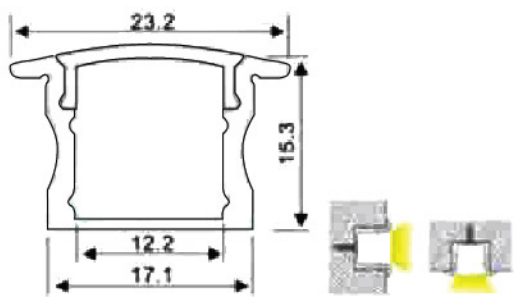

Mounting Clip (Metal)
30600-F-MC

Rotable Mounting Clip
30600-F-RMC

30600-FW

*Measurement in mm

End Cap with Hole
30600-FW-ECH
End Cap without Hole
30600-FW-ECNH

Aluminum Profile
30600-FW

PMMA Opal Matte Cover
30600-FW-OM
PMMA Clear Cover
30600-FW-CC
PC Diffused Cover
30600-FW-DC

Type	
Project	
Catalog No.	

30600-WRC

*Measurement in mm

End Cap with Hole
 30600-WRC-ECH
End Cap without Hole
 30600-WRC-ECNH

Aluminum Profile
 30600-WRC

PMMA Opal Matte Cover
 30600-WRC-OM
PMMA Clear Cover
 30600-WRC-CC
PC Diffused Cover
 30600-WRC-DC

Revlite Technologies Inc

Type

Project

Catalog No.

DESCRIPTION

Angle channel extrusion for corner installation. Complete with LED strips at 5W/ft and 400 lumens/ft. Accessories for mounting available.

FEATURES