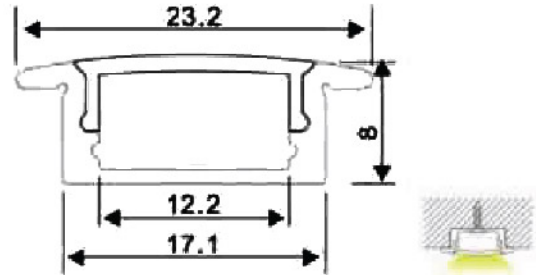

Mounting Clip (Metal)
30600-F-MC

Rotable Mounting Clip
30600-F-RMC

30600-FW

*Measurement in mm

End Cap with Hole
30600-FW-ECH
End Cap without Hole
30600-FW-ECNH

Aluminum Profile
30600-FW

PMMA Opal Matte Cover
30600-FW-OM
PMMA Clear Cover
30600-FW-CC
PC Diffused Cover
30600-FW-DC