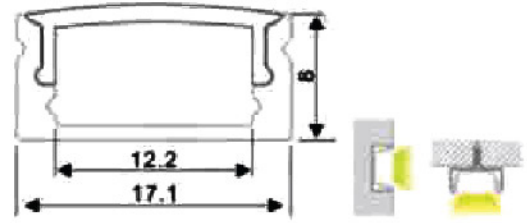

Cabinet & Linear Light

Type	
Project	
Catalog No.	

30600-F

*Measurement in mm

End Cap with Hole
30600-F-ECH
End Cap without Hole
30600-F-ECNH

Aluminum Profile
30600-F-17-8

PMMA Opal Matte Cover
30600-F-OM
PMMA Clear Cover
30600-F-CC
PC Diffused Cover
30600-F-DC