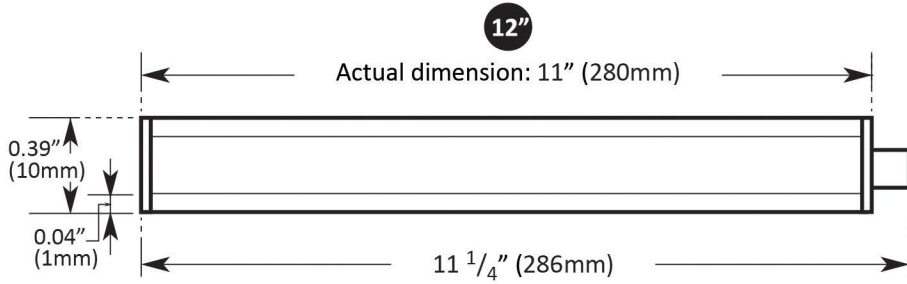

Type	
Project	
Catalog No.	

30600-10

* Not to scale