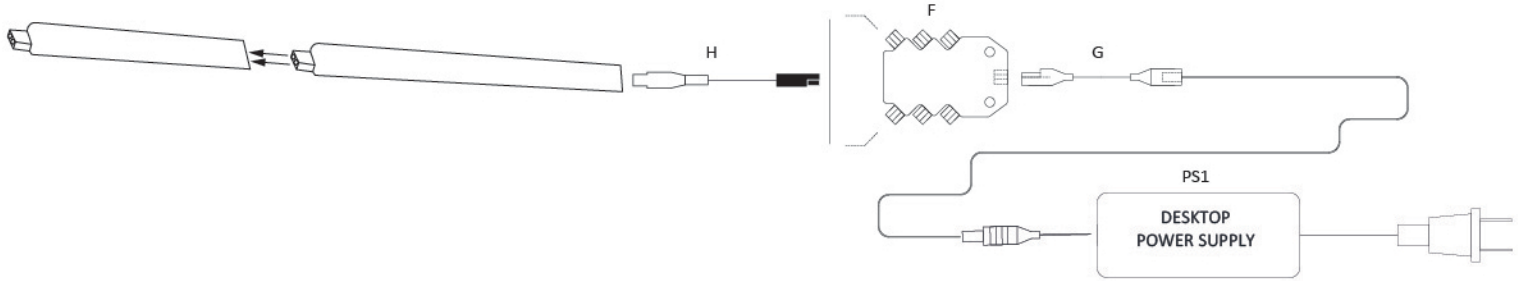

Type	
Project	
Catalog No.	

30600-10

DESCRIPTION

- A micro-linear light fixture in standard lengths designed to provide even and monolithic lighting effects in narrow confined spaces.
- Micro-thin extruded profile design allows its lighting effects to be incorporated into areas only limited by the creativity of the designer.
- A miniature extrusion profile of 25/64" (10mm) diameter with optics delivering a 90° beam angle.
- Ultra High Density LEDs (UHD-LED@ 92LEDs/Ft and 300 LEDs/M) ensure monolithic light beam in such a tiny extrusion.
- High colour accuracy with 90+ CRI.
- Fixtures are end to end linkable ensuring continuity of light beam. Units may also be connected using polarized connecting cables [3"(76mm) - 48"(1219mm)] to ensure a path around objects in a display.
- Intelli-Trak compatible: see page 38.
- Multiple installation options available including, clips, rotatable clips (30° rotation), magnets allowing either horizontal or vertical installation.
- Available in standard lengths of 8"(7 7/8", 193mm), 12"(11 1/2", 292mm), 24"(23", 584mm), 36"(35 7/8", 911mm) or 48"(45 7/8", 1165mm). Custom lengths up to 8'(2.5m) in increments of 1/16"(1.6mm). When ordering custom, please use a RevLite Lumina Series order form***.
- Highly engineered thermal management in a fixture with this small a cross section and with UHD LED in a 4W/ft. configuration.
- Extensive accessories and connectors available and Intelli-Trak compatibility make this fixture one of the most versatile linear's in the market today.
- cULus Listed.

Connecting Cable to Intelli-Trak
 Length: 6", 12", 15", 24", 48".
 Finish: BK - Black, WH-White.

30600-10-CL
 Mounting Clip. Allows 30° Rotation.
 Included with Each Fixture.

Type	
Project	
Catalog No.	

WIRING DIAGRAM - For reference purposes only. Not for installation. Not to scale.

Option #1: Plug & Play. Desktop power supply Wiring Diagram

Option #1: Hardwire. Hard-Wired Wiring Diagram

Option #3: Installation with Intelli-Trak