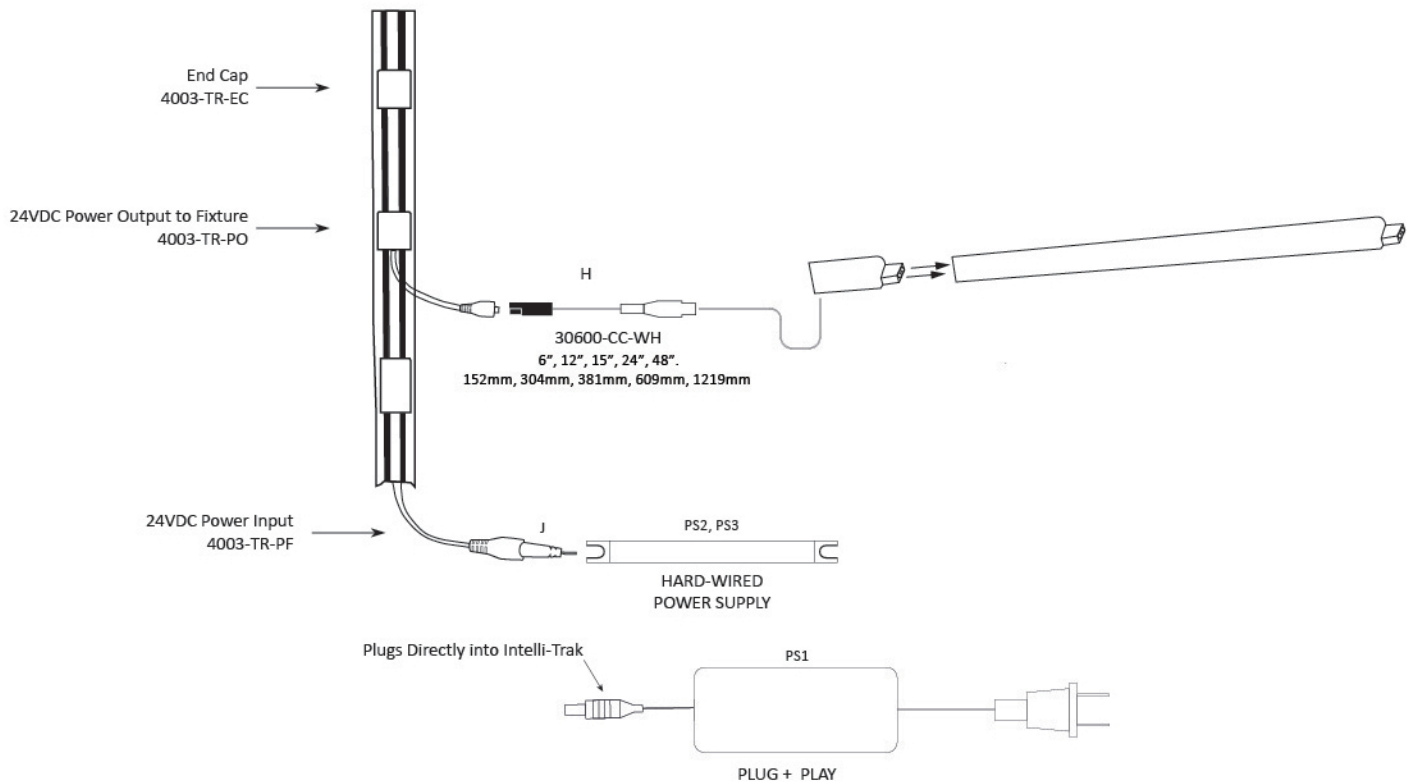

WIRING DIAGRAM - For reference purposes only. Not for installation. Not to scale.

Option #1: Plug & Play. Desktop power supply Wiring Diagram

Option #1: Hardwire. Hard-Wired Wiring Diagram

Option #3: Installation with Intelli-Trak

PARTS LIST

Part#	length	Description
A	30600-10	8" - 48" (0.23m - 1.2m) Linear LED light fixture
B	30600-18-DC-WH	18" (450mm) Female DC barrel connector Black / White
C	RL-DC-1-BK	36" (915mm) DC barrel connector extension Black / White
	RL-DC-1-WH	36" (915mm)
D	RL-DC-SP-2	15" (380mm) DC barrel connector double splitter Black / White
E	RL-DC-SP-3	15" (380mm) DC barrel connector triple splitter Black / White
F	CV-6SP-1224	Constant voltage splitter box 6 port
G	CV-AD100-2-1224	4" (100mm) Adapter harness for plug and play power supply
G2	CV-75-EC-24W	39" (1m) Hardwire
H	30600-CC-WH	6" - 48" (0.15m - 1.2m) extension
I	221-412	Wire clamp for hardwire connection
J	RL-DC-M-15-BK	15" (380mm) hardwire adapter to DC barrel connector
	RL-DC-M-15-WH	15" (380mm)
J1		
Max. fixture (s) length @ 3.5 W/ft 11.5 W/M		
PS1	RPS-2424-120-240	6 ft (1.8m)
	RPS-2460-120-240	15 ft (4.5m)
	RPS-2490-120-240	22 ft (6.75m)
PS2	RPS-VLM60W-24	15 ft (4.5m)
	RPS-VLM100W-24	23.5 ft (7m)
	RPS-LPV60-24	15 ft (4.5m)
	RPS-LPV100-24	23.5 ft (7m)
PS3	RPS-LV60-24T-1227-KK	15 ft (4.5m)
	RPS-LV96-24T-1227-JJ	23.5 ft (7m)