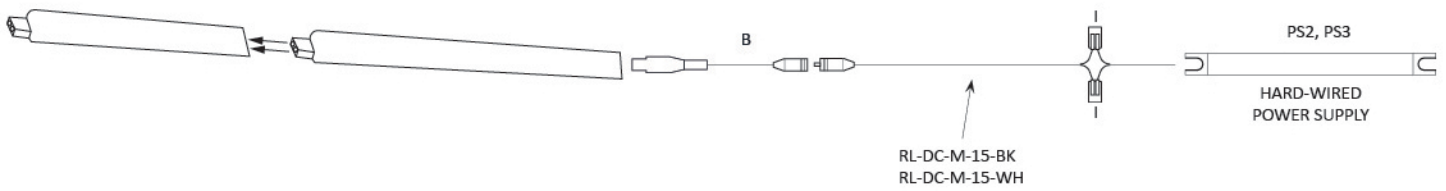

Option #2: Hardwire. Hard-Wired Wiring Diagram