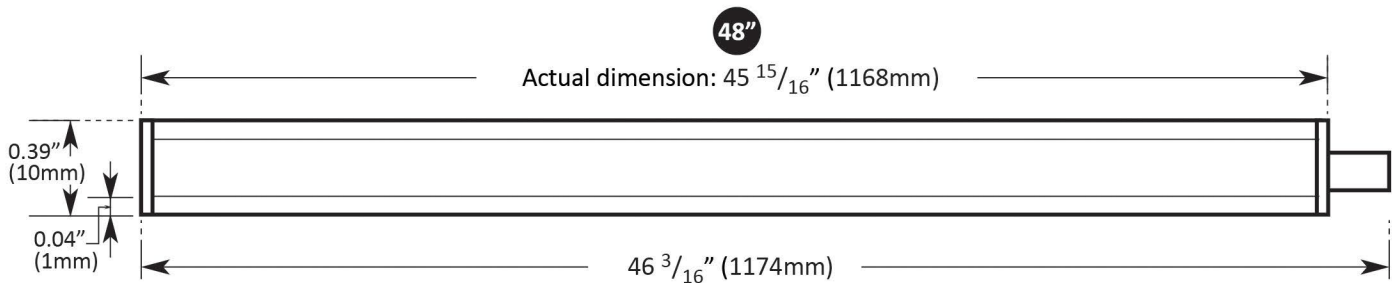

Type	
Project	
Catalog No.	

30600-10

* Not to scale