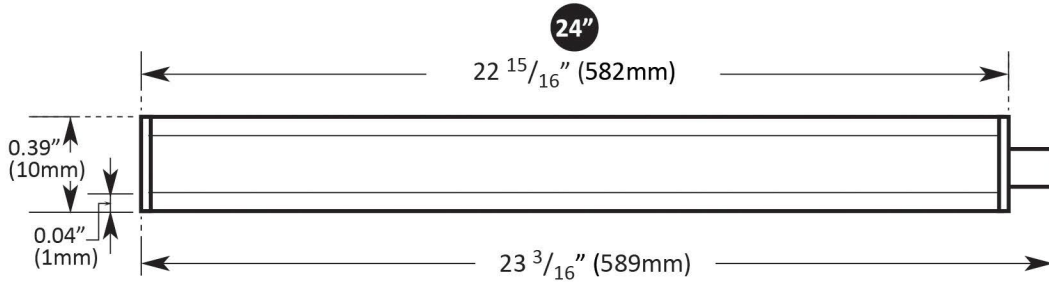

Type	
Project	
Catalog No.	

30600-10

* Not to scale