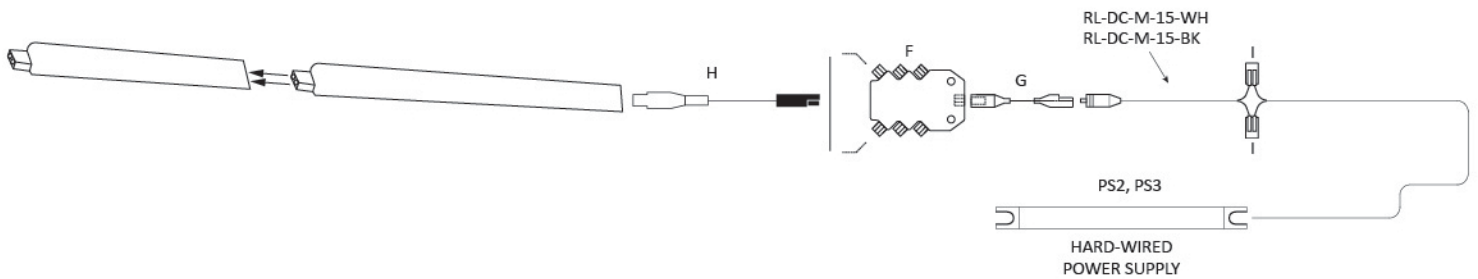

Type	
Project	
Catalog No.	

30600-10

DESCRIPTION

- A micro-linear light fixture in standard lengths designed to provide even and monolithic lighting effects in narrow confined spaces.
- Micro-thin extruded profile design allows its lighting effects to be incorporated into areas only limited by the creativity of the designer.
- A miniature extrusion profile of 25/64" (10mm) diameter with optics delivering a 90° beam angle.
- Ultra High Density LEDs (UHD-LED@ 92LEDs/Ft and 300 LEDs/M) ensure monolithic light beam in such a tiny extrusion.
- High colour accuracy with 90+ CRI.
- Fixtures are end to end linkable ensuring continuity of light beam. Units may also be connected using polarized connecting cables [3"(76mm) - 48"(1219mm)] to ensure a path around objects in a display.
- Intelli-Trak compatible: see page 38.
- Multiple installation options available including, clips, rotatable clips (30° rotation), magnets allowing either horizontal or vertical installation.
- Available in standard lengths of 8"(7 7/8", 193mm), 12"(11 1/2", 292mm), 24"(23", 584mm), 36"(35 7/8", 911mm) or 48"(45 7/8", 1165mm). Custom lengths up to 8'(2.5m) in increments of 1/16"(1.6mm). When ordering custom, please use a RevLite Lumina Series order form***.
- Highly engineered thermal management in a fixture with this small a cross section and with UHD LED in a 4W/ft. configuration.
- Extensive accessories and connectors available and Intelli-Trak compatibility make this fixture one of the most versatile linear's in the market today.
- cULus Listed.

Connecting Cable to Intelli-Trak
 Length: 6", 12", 15", 24", 48".
 Finish: BK - Black, WH-White.

30600-10-CL
 Mounting Clip. Allows 30° Rotation.
 Included with Each Fixture.

Type	
Project	
Catalog No.	

WIRING DIAGRAM - For reference purposes only. Not for installation. Not to scale.

Option #1: Plug & Play. Desktop power supply Wiring Diagram

Option #1: Hardwire. Hard-Wired Wiring Diagram

Option #3: Installation with Intelli-Trak