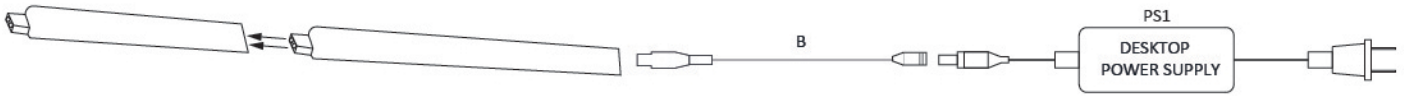

Type	
Project	
Catalog No.	

WIRING DIAGRAM - For reference purposes only. Not for installation. Not to scale.

Option #2: Plug & Play. Desktop power supply Wiring Diagram