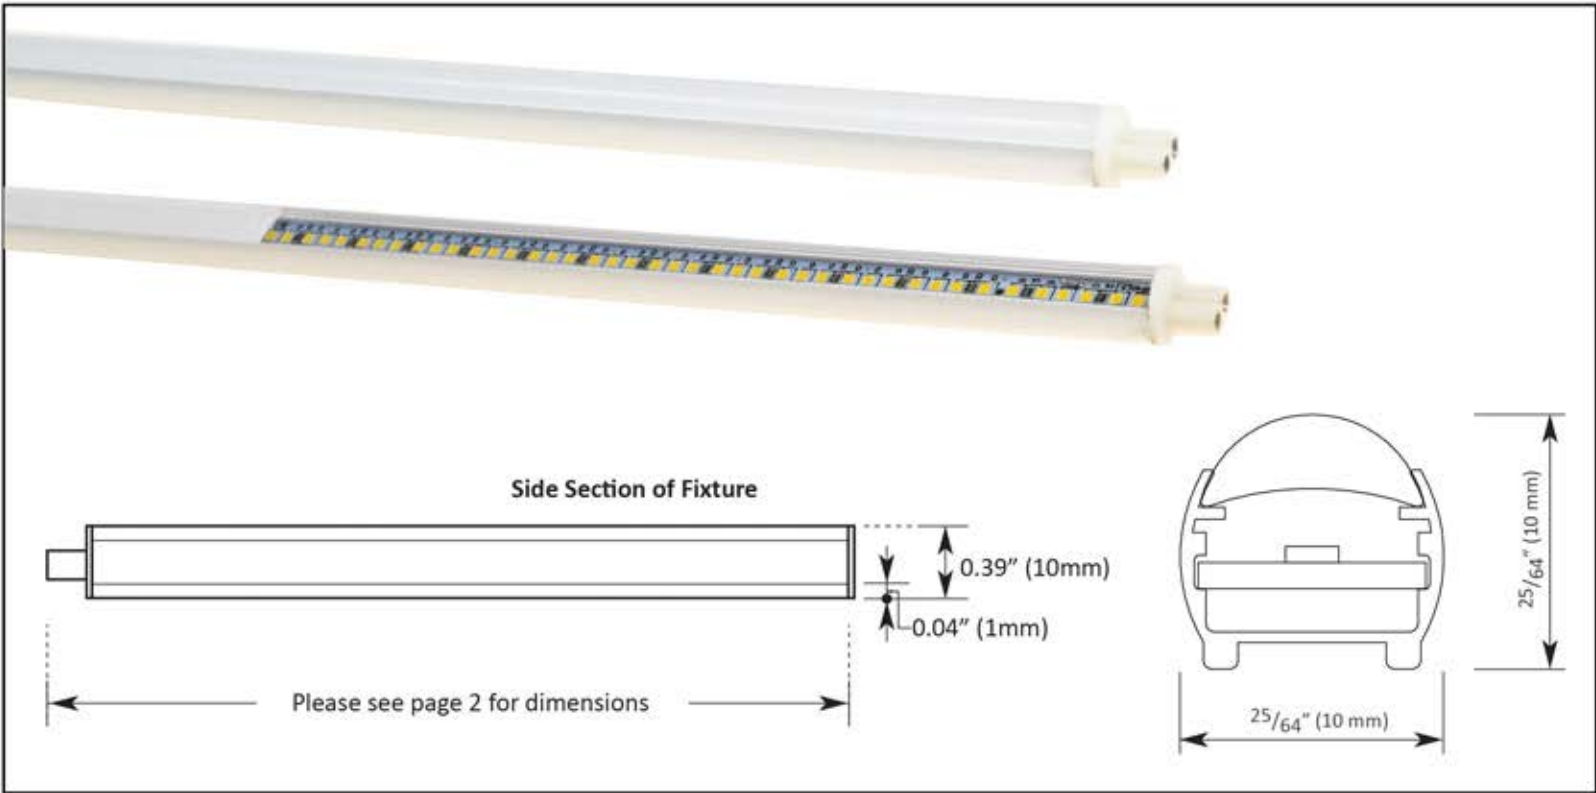

Type	
Project	
Catalog No.	

30600-10

DESCRIPTION

- A micro-linear light fixture in standard lengths designed to provide even and monolithic lighting effects in narrow confined spaces.
- Micro-thin extruded profile design allows its lighting effects to be incorporated into areas only limited by the creativity of the designer.
- A miniature extrusion profile of 25/64" (10mm) diameter with optics delivering a 90° beam angle.
- Ultra High Density LEDs (UHD-LED@ 92LEDs/Ft and 300 LEDs/M) ensure monolithic light beam in such a tiny extrusion.
- High colour accuracy with 90+ CRI.
- Fixtures are end to end linkable ensuring continuity of light beam. Units may also be connected using polarized connecting cables [3"(76mm) - 48"(1219mm)] to ensure a path around objects in a display.
- Intelli-Trak compatible: see page 38.
- Multiple installation options available including, clips, rotatable clips (30° rotation), magnets allowing either horizontal or vertical installation.
- Available in standard lengths of 8"(7 7/8", 193mm), 12"(11 1/2", 292mm), 24"(23", 584mm), 36"(35 7/8", 911mm) or 48"(45 7/8", 1165mm). Custom lengths up to 8'(2.5m) in increments of 1/16"(1.6mm). When ordering custom, please use a RevLite Lumina Series order form***.
- Highly engineered thermal management in a fixture with this small a cross section and with UHD LED in a 4W/ft. configuration.
- Extensive accessories and connectors available and Intelli-Trak compatibility make this fixture one of the most versatile linear's in the market today.
- cULus Listed.

SPECIFICATIONS

Input Voltage	24V DC
Wattage	3.5 W/FT (11.5 W/M)
Colour Temp	3000K / 3500K / 4000K / 5000K
Dimming	Optional
Lumen Output	225 LUMENS/FT (740 LUMENS/METER)
CRI	>90
Beam Angle	130°
Power Factor	>0.9
Lamp Life	50,000 hours
Environment	IP20
Certification	cULus
Warranty	5 years - see published warranty terms for details