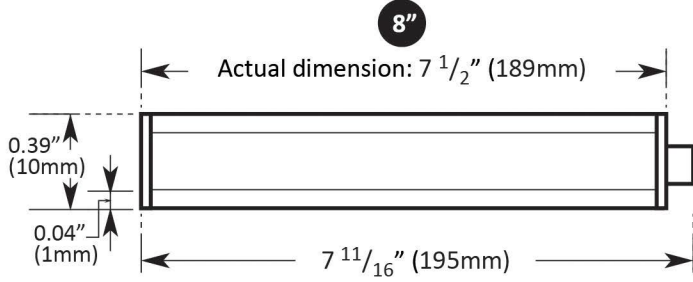

Type	
Project	
Catalog No.	

30600-10

* Not to scale