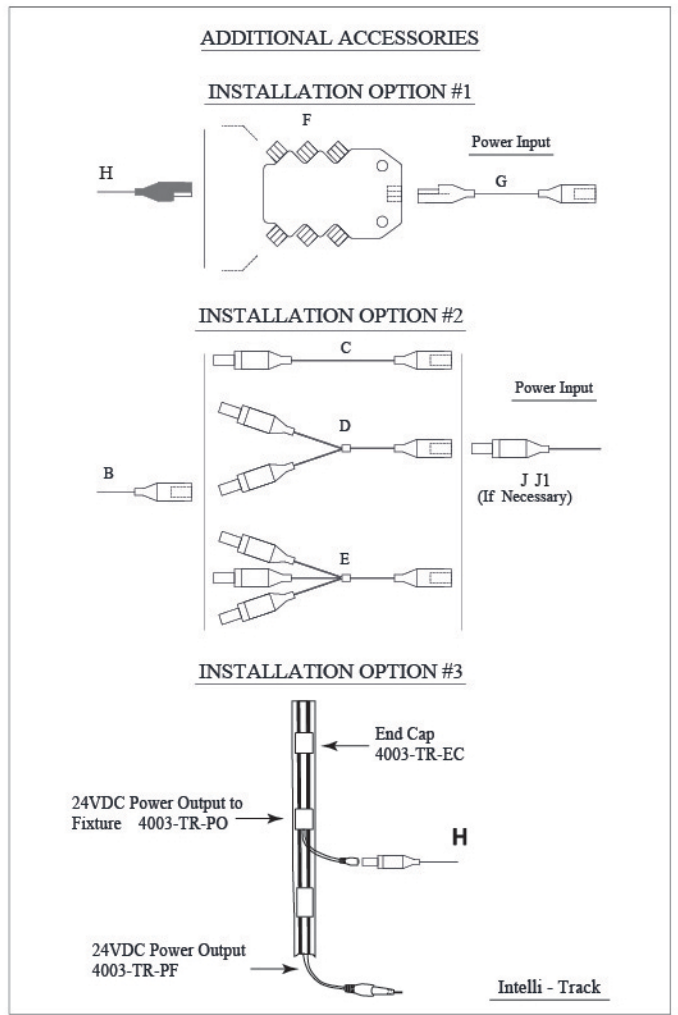

WIRING DIAGRAM - For reference purposes only. Not for installation. Not to scale.

Option #1: Plug & Play. Desktop power supply Wiring Diagram

Option #1: Hardwire. Hard-Wired Wiring Diagram

Option #3: Installation with Intelli-Trak

Type	
Project	
Catalog No.	

WIRING DIAGRAM - For reference purposes only. Not for installation. Not to scale.

Option #2: Plug & Play. Desktop power supply Wiring Diagram

Option #2: Hardwire. Hard-Wired Wiring Diagram

PARTS LIST

Part#	length	Description
A	30600-10	8" - 48" (0.23m - 1.2m) Linear LED light fixture
B	30600-18-DC-WH	18" (450mm) Female DC barrel connector Black / White
C	RL-DC-1-BK	36" (915mm) DC barrel connector extension Black / White
	RL-DC-1-WH	36" (915mm)
D	RL-DC-SP-2	15" (380mm) DC barrel connector double splitter Black / White
E	RL-DC-SP-3	15" (380mm) DC barrel connector triple splitter Black / White
F	CV-6SP-1224	Constant voltage splitter box 6 port
G	CV-AD100-2-1224	4" (100mm) Adapter harness for plug and play power supply
G2	CV-75-EC-24W	39" (1m) Hardwire
H	30600-CC-WH	6" - 48" (0.15m - 1.2m) extension
I	221-412	Wire clamp for hardwire connection
J	RL-DC-M-15-BK	15" (380mm) hardwire adapter to DC barrel connector
	RL-DC-M-15-WH	15" (380mm)
J1		
Max. fixture (s) length @ 3.5 W/ft 11.5 W/M		
PS1	RPS-2424-120-240	6 ft (1.8m)
	RPS-2460-120-240	15 ft (4.5m)
	RPS-2490-120-240	22 ft (6.75m)
PS2	RPS-VLM60W-24	15 ft (4.5m)
	RPS-VLM100W-24	23.5 ft (7m)
	RPS-LPV60-24	15 ft (4.5m)
	RPS-LPV100-24	23.5 ft (7m)
PS3	RPS-LV60-24T-1227-KK	15 ft (4.5m)
	RPS-LV96-24T-1227-JJ	23.5 ft (7m)

Note: Maximum fixture length is 8'(2.4m) with center support. Longer fixture lengths are shown in the chart in case customer needs to connect more than one fixture per driver.

FIXTURE WIRING ACCESSORIES - INSTALLATION OPTION #1