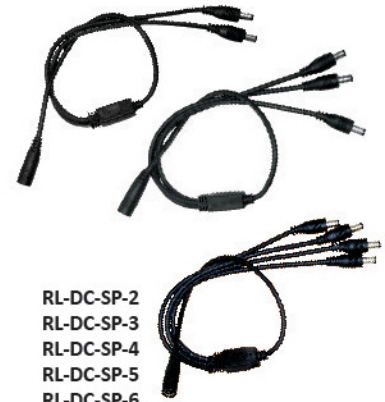

221-412

2 Conductor Lever Nut

- 28 to 12 AWG (stranded or solid)
- 600V / 20A Max
- Strip length: 3/8" (10mm)
- Operating temperature: 221 deg F
- cULus Class listed

Type	
Project	
Catalog No.	

FIXTURE WIRING ACCESSORIES - INSTALLATION OPTION #2

RL-DC-1-WH
RL-DC-1-BK
RL-DC-2.5-WH
RL-DC-2.5-BK

- 39" (1M) LED Driver Extension Cable. (RL-DC-1-BK, WH)
- 8' (2.5M) LED Driver Extension Cable. (RL-DC-2.5-BK, WH)

RL-DC-F-15-BK
RL-DC-F-15-WH

- 12" (305mm) Female 2-Wire Input Power Connector
- For connecting plug-and-play supplies to hard-wire equipment or lighting controllers

RL-DC-M-15-BK
RL-DC-M-15-WH

- 12" (305mm) Male 2-Wire Output Power Connector
- For connecting plug-and-play supplies to hard-wire equipment or lighting controllers

RL-DC-SP-2
RL-DC-SP-3
RL-DC-SP-4
RL-DC-SP-5
RL-DC-SP-6