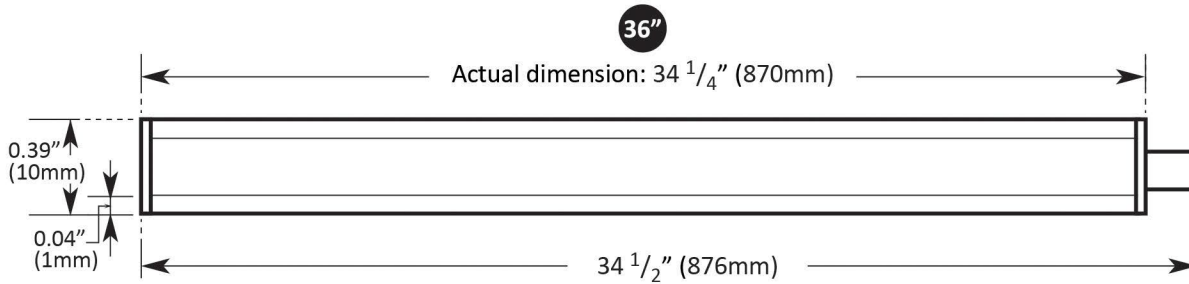

Type	
Project	
Catalog No.	

30600-10

* Not to scale