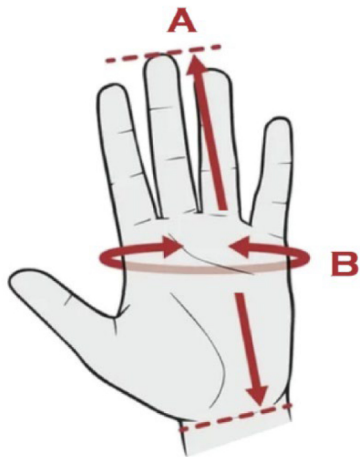

HO Sports / Syndicate Skis Glove Sizing Chart

| | Glove Size | Hand Length | Palm Circumference |
|--------|------------|-------------|--------------------|
| | | A | B |
| MENS | XS | 6 ¾" | 7 ¾" |
| | S | 7 1/8" | 8" |
| | M | 7 3/8" | 8 3/8" |
| | L | 7 5/8" | 8 7/8" |
| | XL | 8 " | 9 ½" |
| | XXL | 8 1/8" | 9 7/8" |
| WOMENS | XXS | 5 7/8" | 6 ¼" |
| | XS | 6 ¼" | 6 7/8" |
| | S | 6 5/8" | 7" |
| | M | 6 7/8" | 7 ½" |
| | L | 7 ½" | 8" |
| KIDS | XS | 6 " | 5 ¼" |
| | S | 6 ¼" | 5 3/5" |
| | M | 6 ½" | 5 9/10" |

A: FIRST CREASE ON WRIST (CLOSEST TO PALM) TO THE TIP OF MIDDLE FINGER

B: AROUND KNUCKLES