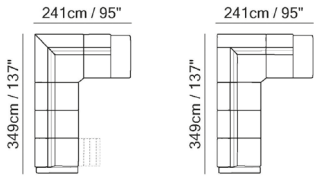

Coverings

Upholstered in fabric or premium Natuzzi leather.

Feet height

11.0 cm | 4.3"

Feet available in metal finish

-glossy chromed

Here are some suggested arrangements.

Natuzzi Design Center