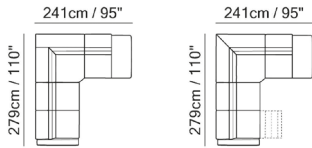

Coverings

Upholstered in fabric or premium Natuzzi leather.

Feet height

11.0 cm | 4.3"

Feet available in metal finish

-glossy chromed

Here are some suggested arrangements.

Natuzzi Design Center