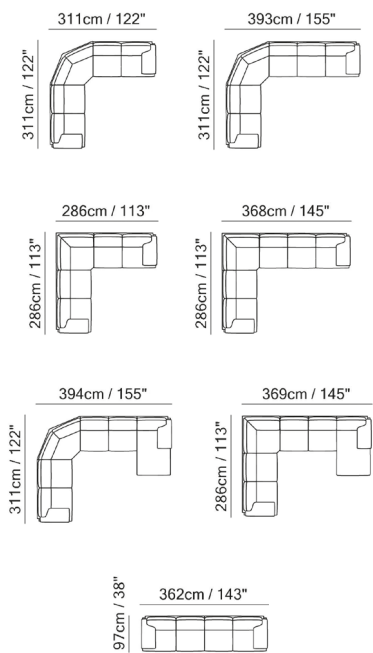

Feet height

6.5 cm | 2.4"

Feet available in wood finishes

- walnut
- wengé
- metal finish
- glazed nickel

Here are some suggested arrangements.

Natuzzi Design Center

The beating heart of Natuzzi, the place where beauty is born, where trends that will influence the entire world of furniture take shape and substance. Imagining new shapes and colours, fixing them on paper with a sketch, and then transforming them into something concrete. Identifying the best combinations, imagining the future, discovering what will become the new trends, and turning them into unique and exclusive furniture collections: all of this is the Natuzzi Design Centre.