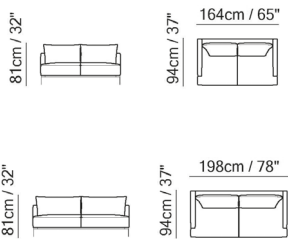

Here are some suggested arrangements.