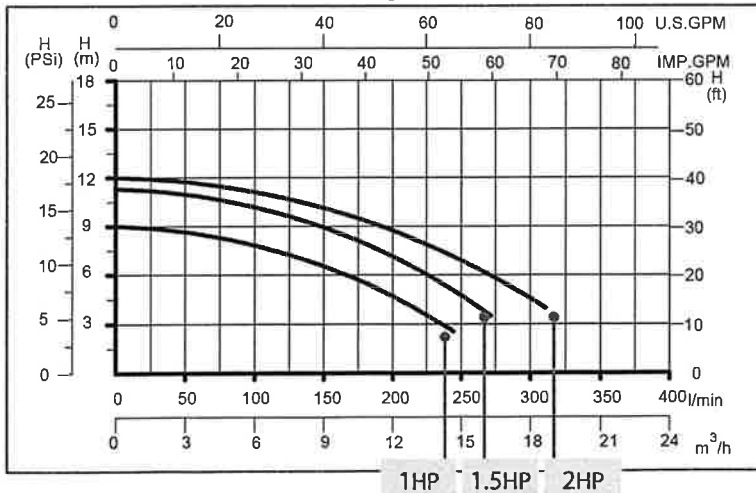

Flow Rate for Single Speed Pumps

There are NO after market costs of components.