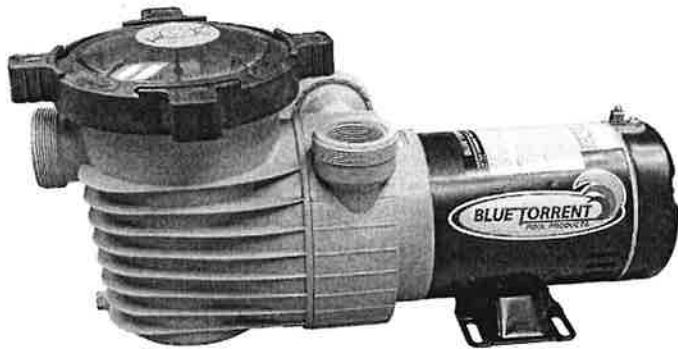

*"Best in Class
with Overall
Performance
& Value"*

Blue Torrent's Performance Pumps

Every Hurricane Series Pump delivers the power and performance you expect from quality engineering and design. Choose from many specific features:

- Single Speed Motor
- NEW Dual-Port Discharge!
- Standard or Twist-Lock Power Cord

Hurricane-D™ Dual-Port Discharge™

Patents Pending

DUAL-PORT DISCHARGE™

*The Revolutionary
DUAL-PORT DISCHARGE™
unit will make any pump either
a "horizontal" or "vertical" with
the twist of a cap.
DUAL-PORT DISCHARGE™
is a real game changer.*