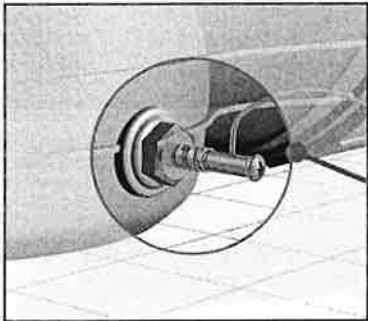

BOND MASTER™ PUMP SERIES

BOND MASTER™ Pre-Bonded HLT

New Features

Bond Master™ Pumps are designed to meet most local codes.

- Pre-Bonded HLT
- Single Speed Motor
- Dual-Port Discharge™
- Standard or Twist-Lock Power Cord

Detail of External Wire Post

Pre-Bonded HLT

- Built-In Internal Bonding Plates
- No Extra Hardware Installations
- Meets Most Local Codes
- External Wire Post

twist-lock

standard

Patents Pending

SINGLE SPEED MOTOR