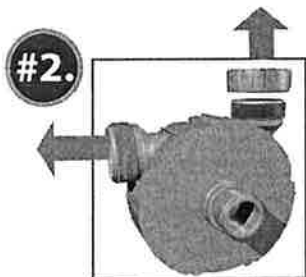

#2.
Dual-Port Discharge™
Patent Pending