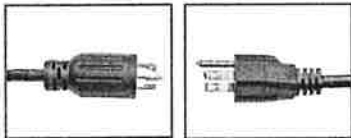

Choose from many specific features:

- Single Speed Motor
- Available in Horizontal or Vertical Discharge
- Standard or Twist-Lock Power Cord

Patents Pending

Maxi Pump™ Single Speed Motor

twist-lock

standard