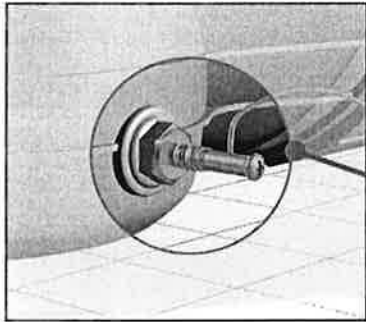

BOND MASTER™ PUMP SERIES

BOND MASTER™ Pre-Bonded HLT

2
speed

New Features

Bond Master™ Pumps are designed to meet most local codes.

- Pre-Bonded HLT
- Two Speed Motor
- Dual-Port Discharge™
- Standard or Twist-Lock Power Cord

Detail of External Wire Post

Pre-Bonded HLT

- Built-In Internal Bonding Plates
- No Extra Hardware Installations
- Meets Most Local Codes
- External Wire Post

twist-lock

standard

Flow Rate for Two Speed Pumps