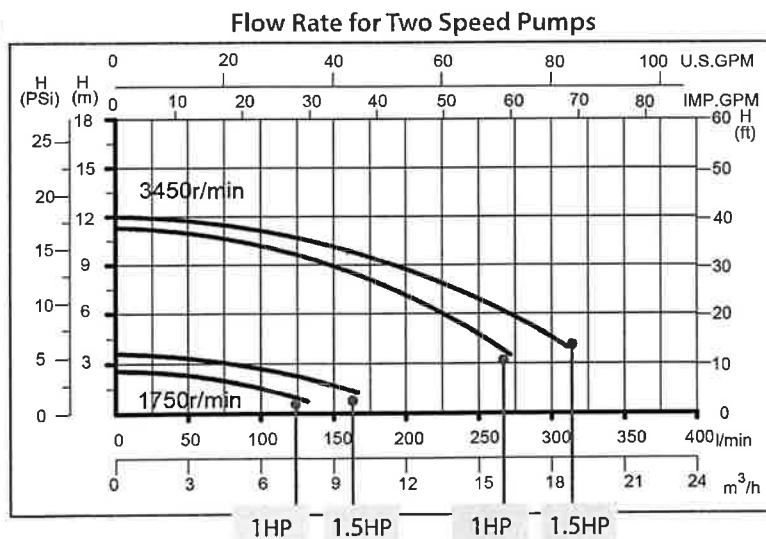

www.bluetorrentpoolproducts.com

All Rights Reserved BLUE TORRENT POOL PRODUCTS / ASIA CONNECTION LLC