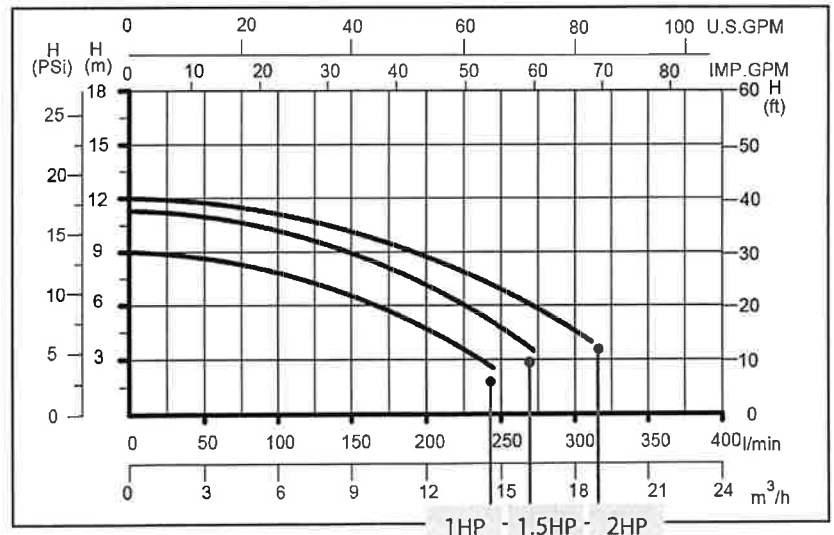

Flow Rate for Single Speed Pumps