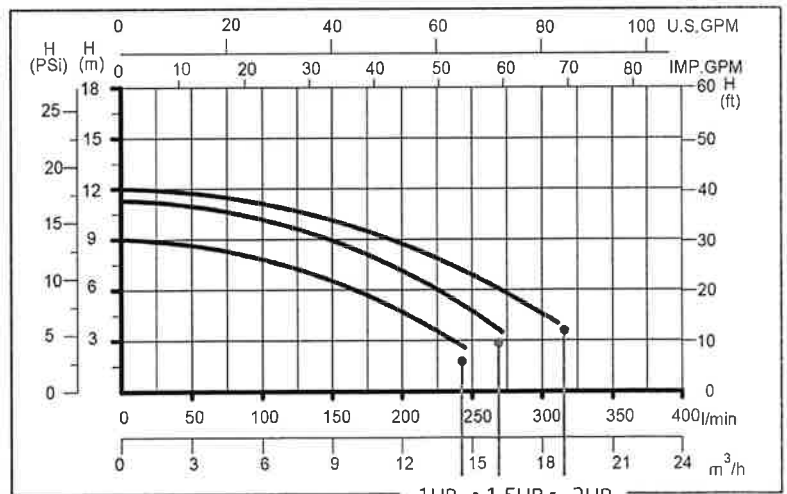

Available with twist-lock or standard plugs.

Flow Rate for Single Speed Pumps

HP	Voltage	Current Amps	Flow GPM	Pump Lift (m)
1	115	6.5	62	9
1.5	115	8.8	75	10.5
2	115	10	83	12

www.bluetorrentpoolproducts.com