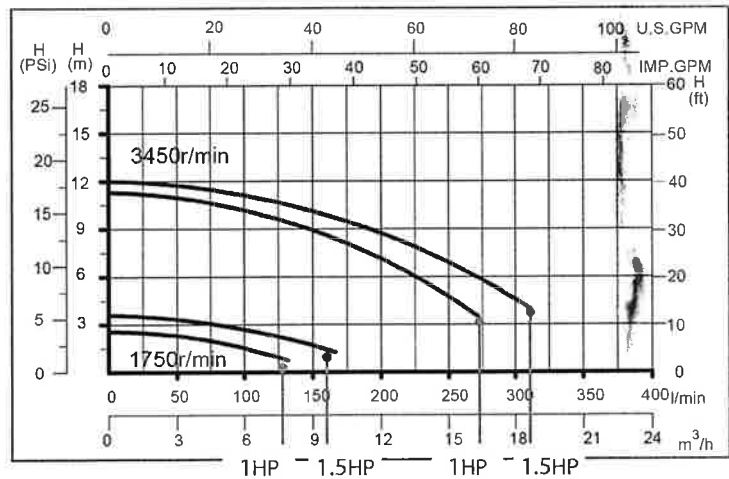

standard

Available with twist-lock or standard plugs.

Flow Rate for Two Speed Pumps

HP	Voltage	Current Amps	Flow GPM	Pump Lift (m)
1	115	9/3.2	75	9
1.5	115	10/3.6	83	11.5

www.bluetorrentpoolproducts.com

All Rights Reserved BLUE TORRENT POOL PRODUCTS / ASIA CONNECTION LLC