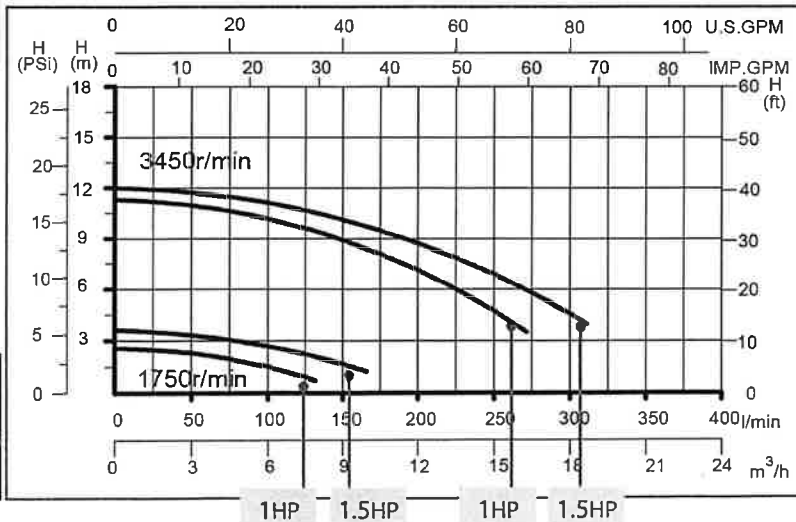

Detail of External Wire Post

Pre-Bonded HLT

- Built-In Internal Bonding Plates
- No Extra Hardware Installations
- Meets Most Local Codes
- External Wire Post

twist-lock

standard

Flow Rate for Two Speed Pumps