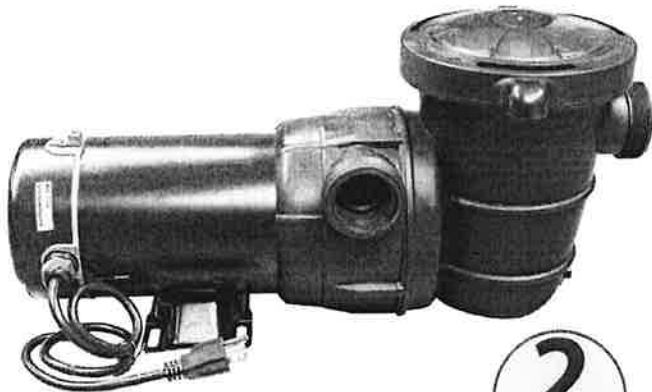

Choose from many specific features:

- 2 Speed Manual Switch Motor
- Available in Horizontal or Vertical Discharge
- Standard or Twist-Lock Power Cord

Maxi-2 Pump™ 2 Speed Manual Switch

Patents Pending

twist-lock