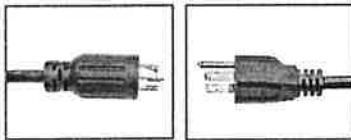

twist-lock

standard

Available with twist-lock or standard plugs.