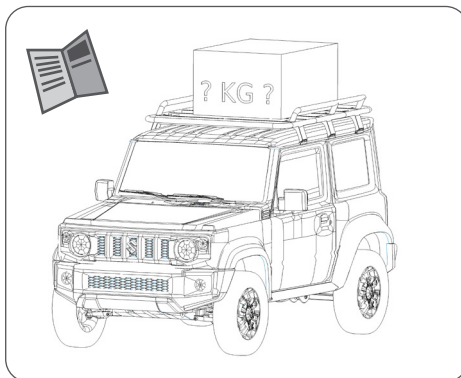

Dachträger DO's and DONT's | Roof Rack DO's and Dont's