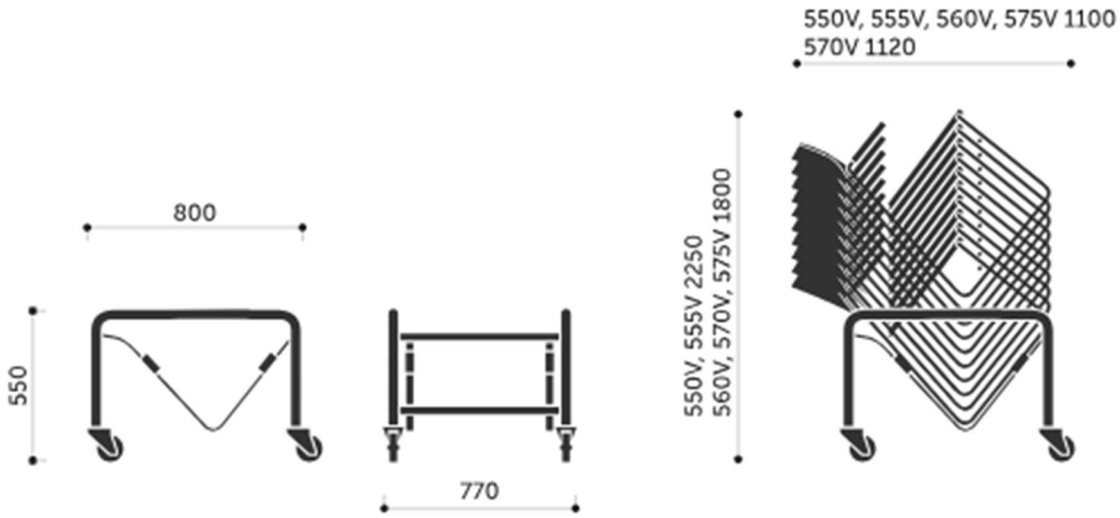

Ariz chair-trolley

W

profim by FLOKK