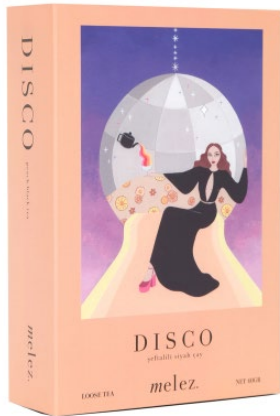

Disco: peach black tea

A celebration of love, optimism, experimentation and freedom of expression. A colorful and joyful blend of black tea, peach, sunflower petals and sweet blackberry leaves, ideal for dancing under the sun.

40gr Box / 250gr & 500gr loose leaf / 2gr tea bag box / 2gr tea bag

black tea, rooibos, apple, berry leaves, peach, natural flavor, sunflower petals