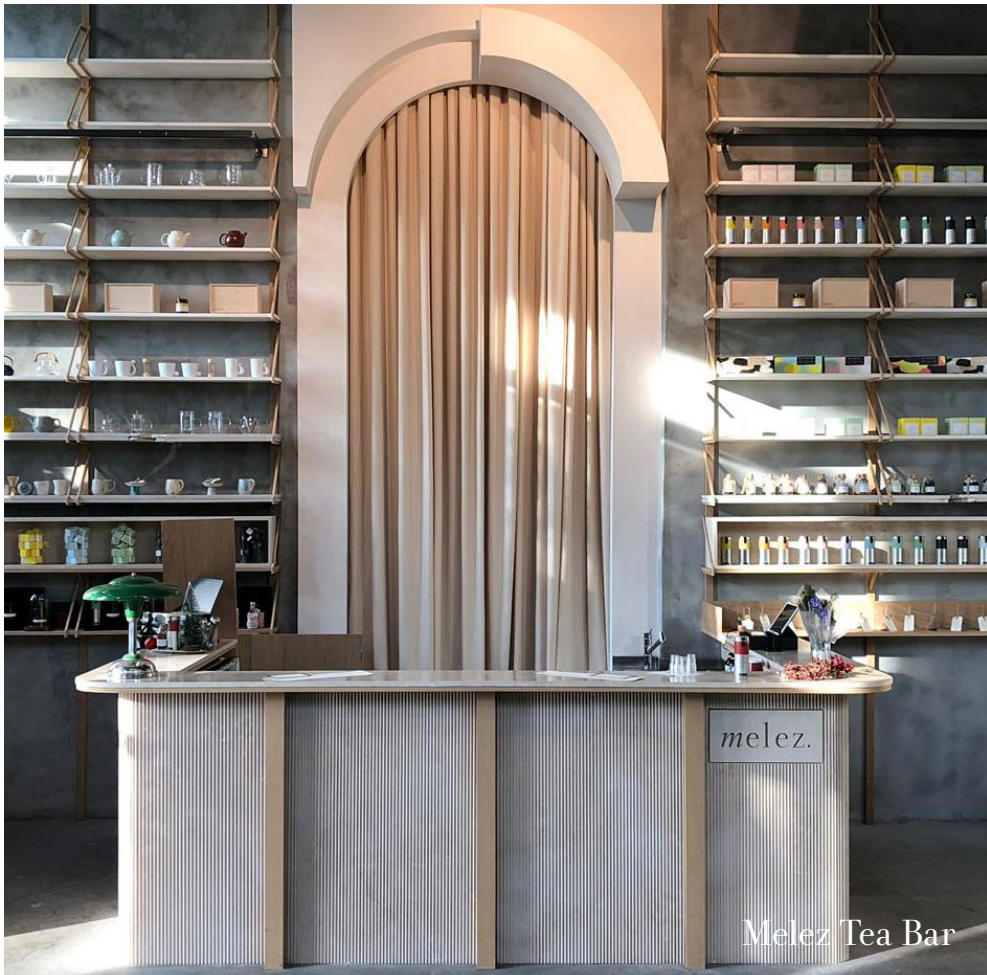

ST REGIS
HOTELS & RESORTS

THE RITZ-CARLTON

adidas®

JW MARRIOTT

ZUMA

MELEZ LOCATIONS

Inspired by the idea of finding beauty in imperfection, our spaces are decorated with natural and raw materials. Featuring a selection of in-house blends, artisanal teas and orthodox teas from around the world, we offer a multi-faceted experience that features an imaginative tea menu with tea tasting flights, and Melez signature creations, including a matcha affogato and a chai spiced hot chocolate. Our spaces intend to re-imagine the Japanese tea room experience while conveying the essence of Melez Tea, a harmony between east and west, old and new. Spaces where you can experience tea with all your senses.

Melez Tea Lab, Istanbul

Melez at the Four Seasons

Melez Pop-Up Dome

Melez Tea Bar