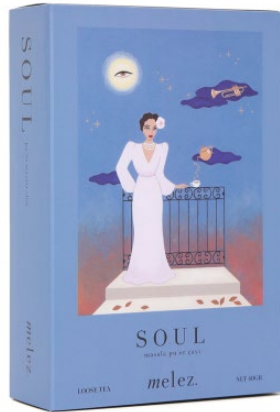

Soul: pu'er masala chai

An ode to Soul, a blend of passionate vocals and rhythmic blues that combine for a higher purpose. Our earthy blend of aged pu'er and sweet spices including cardamom and cloves will fill your soul with warmth and joy.

40gr Box / 250gr & 500gr loose leaf / 2gr tea bag box / 2gr tea bag

pu'er tea, cardamom, clove, ginger, natural flavoring