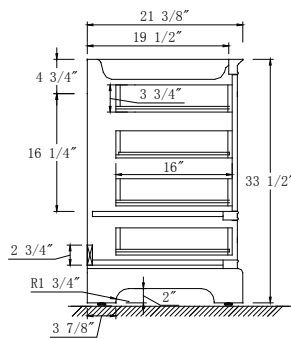

Dimensions

Front

Back

Side

Top

Features:

- Solid Wood & Hardwood Construction
- 6 Soft-close Drawers
- 4 Soft-close Doors
- Brushed nickel hardware
- Adjustable leg levelers
- cUPC Undermount Basin

Dimensions:

- 72"×22"×34 1/4" (With Top)
- 70 3/4"×21 3/8"×33 1/2" (Vanity Only)

Vanity Finish:

- White (W)
- Sapphire Gray (SG)

Countertop:

- Italian carrara white marble (CW)

Certification:

CARB P2