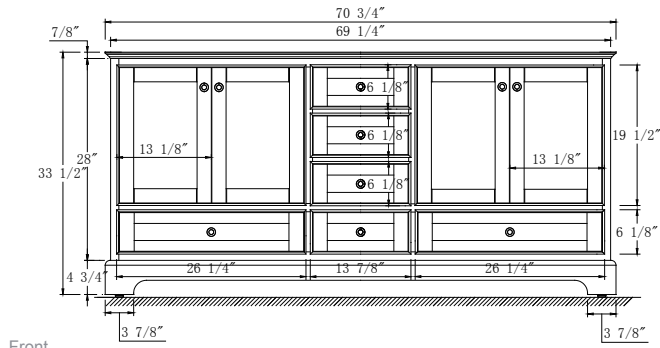

Dimensions

Front

Back

Side

Top

Features:

- Solid Wood & Hardwood Construction
- 6 Soft-close Drawers
- 4 Soft-close Doors
- Brushed nickel hardware
- Adjustable leg levelers
- cUPC Undermount Basin

Dimensions:

- 72"×22"×34 1/4" (With Top)
- 70 3/4"×21 3/8"×33 1/2" (Vanity Only)

Vanity Finish:

- White (W)
- Sapphire Gray (SG)

Countertop:

- Italian carrara white marble (CW)

Certification:

CARB P2