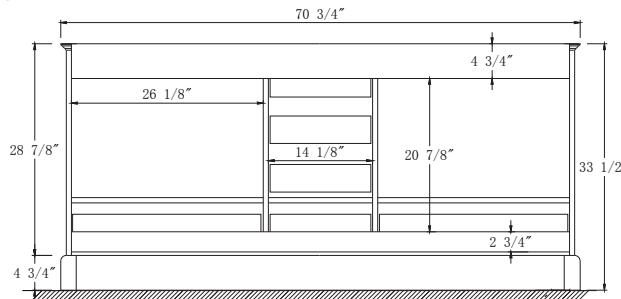

Dimensions

Front

Back

Side

Top

Features:

- Solid Wood & Hardwood Construction
- 6 Soft-close Drawers
- 4 Soft-close Doors
- Brushed nickel hardware
- Adjustable leg levelers
- cUPC Undermount Basin

Dimensions:

- 72"×22"×34 1/4" (With Top)
- 70 3/4"×21 3/8"×33 1/2" (Vanity Only)

Vanity Finish:

- White (W)
- Sapphire Gray (SG)

Countertop:

- Italian carrara white marble (CW)

Certification:

CARB P2