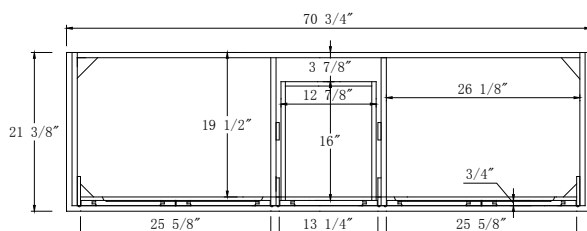

Dimensions

Front

Back

Side

Top

Features:

- Solid Wood & Hardwood Construction
- 6 Soft-close Drawers
- 4 Soft-close Doors
- Brushed nickel hardware
- Adjustable leg levelers
- cUPC Undermount Basin

Dimensions:

- 72"×22"×34 1/4" (With Top)
- 70 3/4"×21 3/8"×33 1/2" (Vanity Only)

Vanity Finish:

- White (W)
- Sapphire Gray (SG)

Countertop:

- Italian carrara white marble (CW)

Certification:

CARB P2