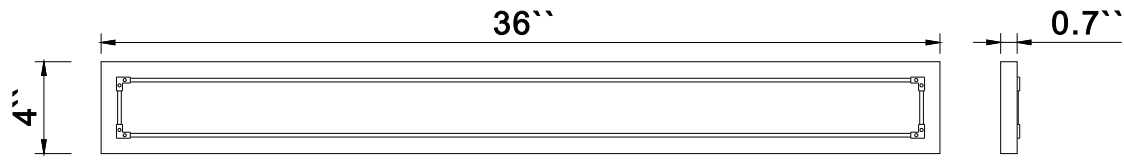

Dimensions

Front

Back

Side

Top

Features :

- Solid Wood & Hardwood Construction
- 3 Soft-close Drawers
- 2 Soft-close Doors
- Chrome hardware for White vanity
- Gold hardware for Black Onyx vanity
- Adjustable leg levelers
- cUPC Undermount Basin

Dimensions:

- 36"x22"x34.3" (With Top)
- 35.2"x21.7"x33.5" (Vanity Only)

Vanity Finish:

- White (W)
- Black Onyx (BO)

Countertop:

- Italian carrara white marble (CW)

Certification:

CARB P2

Countertop & Sink

Dimensions:

Countertop: 36"x22"x0.75"

Rectangle undermount basin: 20.1"x15.2"x7.5"