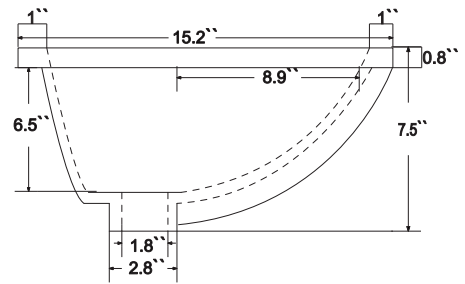

Dimensions

Front

Back

Side

Top

Features :

- Solid Wood & Hardwood Construction
- 3 Soft-close Drawers
- 2 Soft-close Doors
- Chrome hardware for White vanity
- Gold hardware for Black Onyx vanity
- Adjustable leg levelers
- cUPC Undermount Basin

Dimensions:

- 36"x22"x34.3" (With Top)
- 35.2"x21.7"x33.5" (Vanity Only)

Vanity Finish:

- White (W)
- Black Onyx (BO)

Countertop:

- Italian carrara white marble (CW)

Certification:

CARB P2

Countertop & Sink

Dimensions:

Countertop: 36"x22"x0.75"

Rectangle undermount basin: 20.1"x15.2"x7.5"