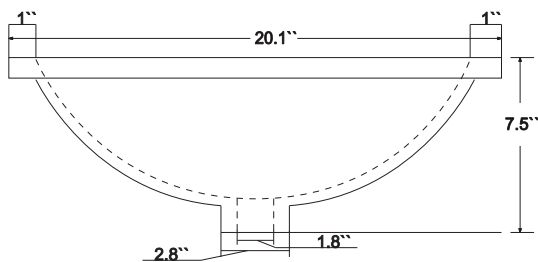

Dimensions

Front

Back

Side

Top

Features :

- Solid Wood & Hardwood Construction
- 3 Soft-close Drawers
- 2 Soft-close Doors
- Chrome hardware for White vanity
- Gold hardware for Black Onyx vanity
- Adjustable leg levelers
- cUPC Undermount Basin

Dimensions:

- 36"x22"x34.3" (With Top)
- 35.2"x21.7"x33.5" (Vanity Only)

Vanity Finish:

- White (W)
- Black Onyx (BO)

Countertop:

- Italian carrara white marble (CW)

Certification:

CARB P2

Countertop & Sink

Dimensions:

Countertop: 36"x22"x0.75"

Rectangle undermount basin: 20.1"x15.2"x7.5"