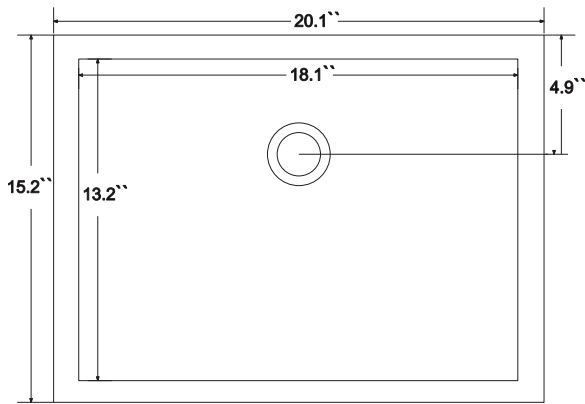

Dimensions

Front

Back

Side

Top

Features :

- Solid Wood & Hardwood Construction
- 3 Soft-close Drawers
- 2 Soft-close Doors
- Chrome hardware for White vanity
- Gold hardware for Black Onyx vanity
- Adjustable leg levelers
- cUPC Undermount Basin

Dimensions:

- 36"x22"x34.3" (With Top)
- 35.2"x21.7"x33.5" (Vanity Only)

Vanity Finish:

- White (W)
- Black Onyx (BO)

Countertop:

- Italian carrara white marble (CW)

Certification:

CARB P2

Countertop & Sink

Dimensions:

Countertop: 36"x22"x0.75"

Rectangle undermount basin: 20.1"x15.2"x7.5"