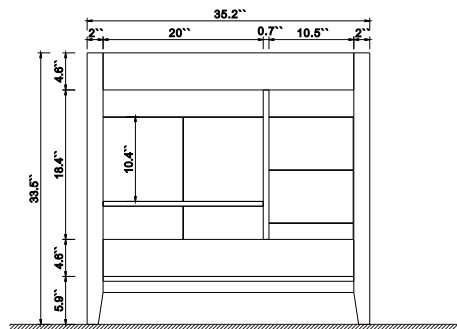

Dimensions

Front

Back

Side

Top

Features :

- Solid Wood & Hardwood Construction
- 3 Soft-close Drawers
- 2 Soft-close Doors
- Chrome hardware for White vanity
- Gold hardware for Black Onyx vanity
- Adjustable leg levelers
- cUPC Undermount Basin

Dimensions:

- 36"x22"x34.3" (With Top)
- 35.2"x21.7"x33.5" (Vanity Only)

Vanity Finish:

- White (W)
- Black Onyx (BO)

Countertop:

- Italian carrara white marble (CW)

Certification:

CARB P2

Countertop & Sink

Dimensions:

Countertop: 36"x22"x0.75"

Rectangle undermount basin: 20.1"x15.2"x7.5"