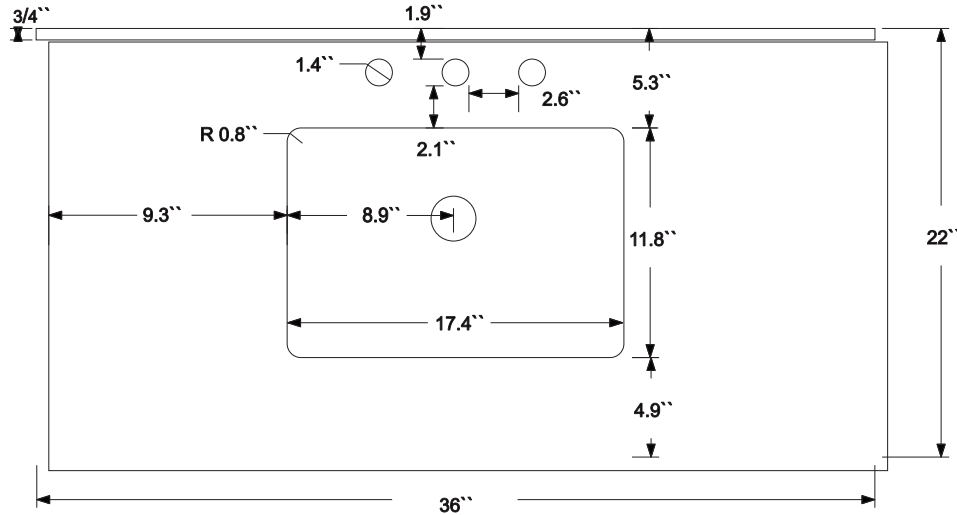

Dimensions

Front

Back

Side

Top

Features :

- Solid Wood & Hardwood Construction
- 3 Soft-close Drawers
- 2 Soft-close Doors
- Chrome hardware for White vanity
- Gold hardware for Black Onyx vanity
- Adjustable leg levelers
- cUPC Undermount Basin

Dimensions:

- 36"x22"x34.3" (With Top)
- 35.2"x21.7"x33.5" (Vanity Only)

Vanity Finish:

- White (W)
- Black Onyx (BO)

Countertop:

- Italian carrara white marble (CW)

Certification:

CARB P2

Countertop & Sink

Dimensions:

Countertop: 36"x22"x0.75"

Rectangle undermount basin: 20.1"x15.2"x7.5"