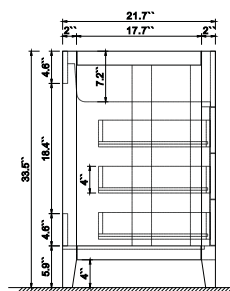

Dimensions

Front

Back

Side

Top

Features :

- Solid Wood & Hardwood Construction
- 3 Soft-close Drawers
- 2 Soft-close Doors
- Chrome hardware for White vanity
- Gold hardware for Black Onyx vanity
- Adjustable leg levelers
- cUPC Undermount Basin

Dimensions:

- 36"x22"x34.3" (With Top)
- 35.2"x21.7"x33.5" (Vanity Only)

Vanity Finish:

- White (W)
- Black Onyx (BO)

Countertop:

- Italian carrara white marble (CW)

Certification:

CARB P2

Countertop & Sink

Dimensions:

Countertop: 36"x22"x0.75"

Rectangle undermount basin: 20.1"x15.2"x7.5"