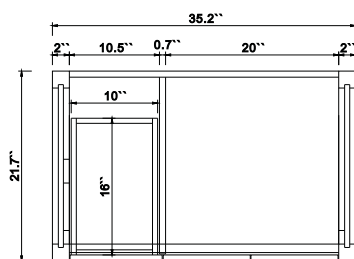

Dimensions

Front

Back

Side

Top

Features :

- Solid Wood & Hardwood Construction
- 3 Soft-close Drawers
- 2 Soft-close Doors
- Chrome hardware for White vanity
- Gold hardware for Black Onyx vanity
- Adjustable leg levelers
- cUPC Undermount Basin

Dimensions:

- 36"x22"x34.3" (With Top)
- 35.2"x21.7"x33.5" (Vanity Only)

Vanity Finish:

- White (W)
- Black Onyx (BO)

Countertop:

- Italian carrara white marble (CW)

Certification:

CARB P2

Countertop & Sink

Dimensions:

Countertop: 36"x22"x0.75"

Rectangle undermount basin: 20.1"x15.2"x7.5"