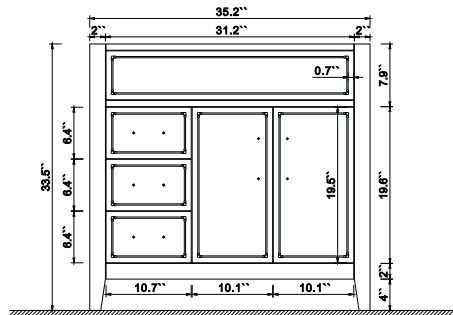

Dimensions

Front

Back

Side

Top

Features :

- Solid Wood & Hardwood Construction
- 3 Soft-close Drawers
- 2 Soft-close Doors
- Chrome hardware for White vanity
- Gold hardware for Black Onyx vanity
- Adjustable leg levelers
- cUPC Undermount Basin

Dimensions:

- 36"x22"x34.3" (With Top)
- 35.2"x21.7"x33.5" (Vanity Only)

Vanity Finish:

- White (W)
- Black Onyx (BO)

Countertop:

- Italian carrara white marble (CW)

Certification:

CARB P2

Countertop & Sink

Dimensions:

Countertop: 36"x22"x0.75"

Rectangle undermount basin: 20.1"x15.2"x7.5"