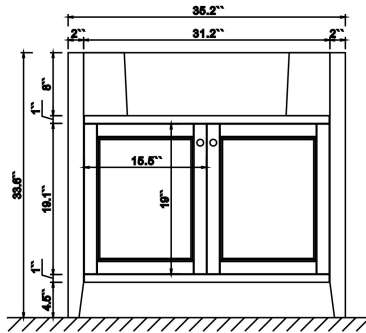

Dimensions

Front

Back

Side

Top

Features

- Solid wood & Hardwood Construction
- 2 Soft-close Doors
- Brushed Gold hardware
- Adjustable leg levelers
- Undermount Basin

Dimensions:

- 36 inches x 20.1 inches x 34.6 inches (With Top)
- 35.2 inches x 18.5 inches x 33.6 inches (Vanity Only)

Vanity Finish:

- White (W)
- Sapphire Gray (SG)
- Heritage Blue (HB)

Countertop:

Italian carrara white marble (CW)

Certification

CARB P2

Countertop & Sink

Dimensions:

Countertop: 36``x20.5``x1``

Rectangle undermount basin: 21``x15.8``x7.9``