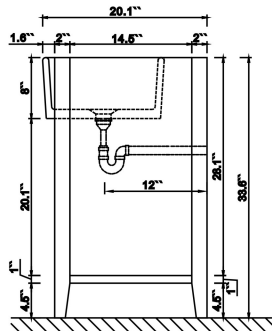

Dimensions

Front

Back

Side

Top

Features

- Solid wood & Hardwood Construction
- 2 Soft-close Doors
- Brushed Gold hardware
- Adjustable leg levelers
- Undermount Basin

Dimensions:

- 36 inches x 20.1 inches x 34.6 inches (With Top)
- 35.2 inches x 18.5 inches x 33.6 inches (Vanity Only)

Vanity Finish:

- White (W)
- Sapphire Gray (SG)
- Heritage Blue (HB)

Countertop:

Italian carrara white marble (CW)

Certification

CARB P2

Countertop & Sink

Dimensions:

Countertop: 36``x20.5``x1``

Rectangle undermount basin: 21``x15.8``x7.9``