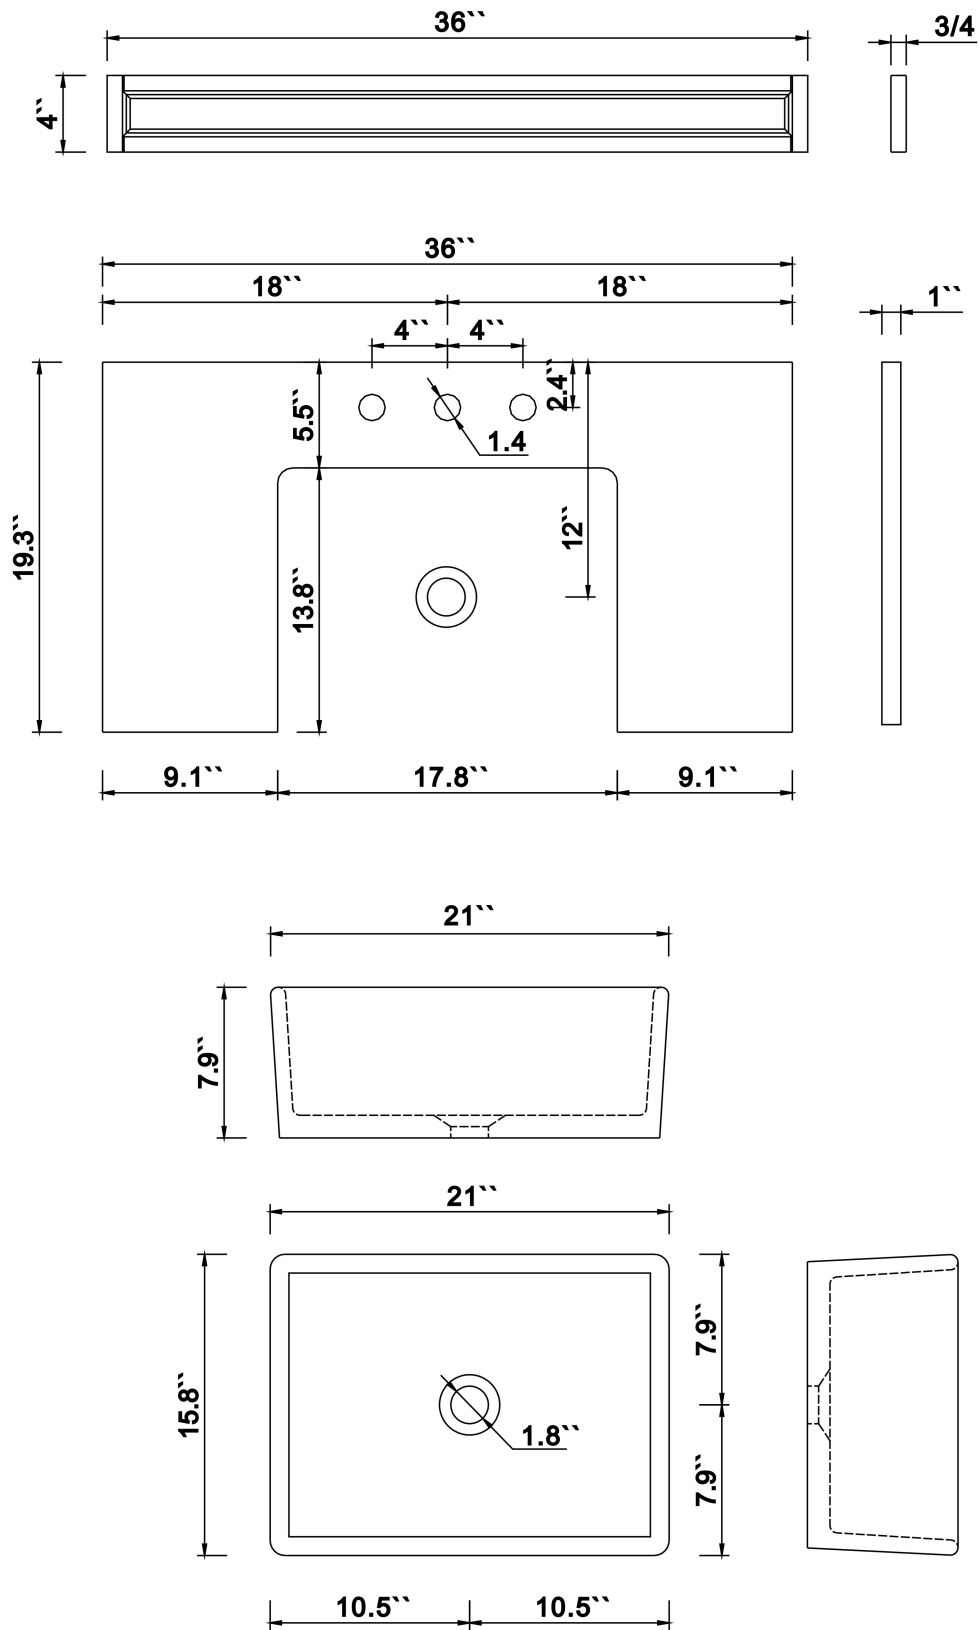

Dimensions

Front

Back

Side

Top

Features

- Solid wood & Hardwood Construction
- 2 Soft-close Doors
- Brushed Gold hardware
- Adjustable leg levelers
- Undermount Basin

Dimensions:

- 36 inches x 20.1 inches x 34.6 inches (With Top)
- 35.2 inches x 18.5 inches x 33.6 inches (Vanity Only)

Vanity Finish:

- White (W)
- Sapphire Gray (SG)
- Heritage Blue (HB)

Countertop:

Italian carrara white marble (CW)

Certification

CARB P2

Countertop & Sink

Dimensions:

Countertop: 36``x20.5``x1``

Rectangle undermount basin: 21``x15.8``x7.9``