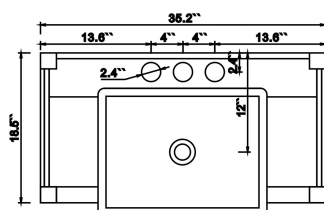

Dimensions

Front

Back

Side

Top

Features

- Solid wood & Hardwood Construction
- 2 Soft-close Doors
- Brushed Gold hardware
- Adjustable leg levelers
- Undermount Basin

Dimensions:

- 36 inches x 20.1 inches x 34.6 inches (With Top)
- 35.2 inches x 18.5 inches x 33.6 inches (Vanity Only)

Vanity Finish:

- White (W)
- Sapphire Gray (SG)
- Heritage Blue (HB)

Countertop:

Italian carrara white marble (CW)

Certification

CARB P2

Countertop & Sink

Dimensions:

Countertop: 36``x20.5``x1``

Rectangle undermount basin: 21``x15.8``x7.9``