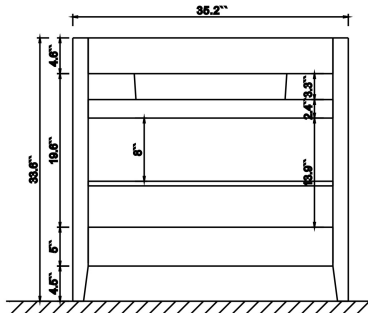

Dimensions

Front

Back

Side

Top

Features

- Solid wood & Hardwood Construction
- 2 Soft-close Doors
- Brushed Gold hardware
- Adjustable leg levelers
- Undermount Basin

Dimensions:

- 36 inches x 20.1 inches x 34.6 inches (With Top)
- 35.2 inches x 18.5 inches x 33.6 inches (Vanity Only)

Vanity Finish:

- White (W)
- Sapphire Gray (SG)
- Heritage Blue (HB)

Countertop:

Italian carrara white marble (CW)

Certification

CARB P2

Countertop & Sink

Dimensions:

Countertop: 36``x20.5``x1``

Rectangle undermount basin: 21``x15.8``x7.9``