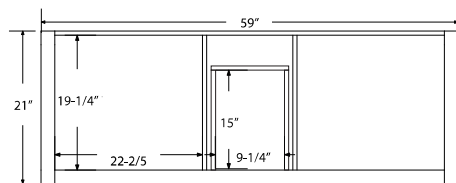

Dimensions

Front

Back

Side

Top

Features:

- Solid Wood & Hardwood Construction
- 3 Soft-close Drawers
- 4 Soft-close Doors
- Brushed nickel hardware
- Adjustable leg levelers
- cUPC Undermount Basin

Dimensions:

- 60"×22"×34-1/2" (With Top)
- 59"×21"×33-1/2" (Vanity Only)

Vanity Finish:

- White (W)
- Sapphire Gray (SG)

Countertop:

- Italian carrara white marble (CW)

Certification:

CARB P2