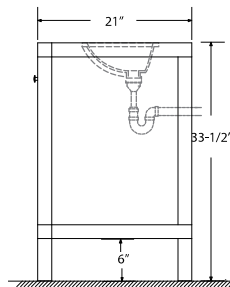

Dimensions

Front

Back

Side

Top

Features:

- Solid Wood & Hardwood Construction
- 3 Soft-close Drawers
- 4 Soft-close Doors
- Brushed nickel hardware
- Adjustable leg levelers
- cUPC Undermount Basin

Dimensions:

- 60"×22"×34-1/2" (With Top)
- 59"×21"×33-1/2" (Vanity Only)

Vanity Finish:

- White (W)
- Sapphire Gray (SG)

Countertop:

- Italian carrara white marble (CW)

Certification:

CARB P2