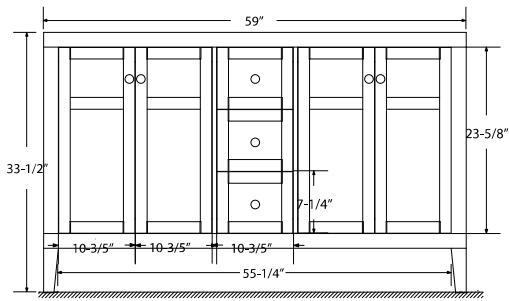

Dimensions

Front

Back

Side

Top

Features:

- Solid Wood & Hardwood Construction
- 3 Soft-close Drawers
- 4 Soft-close Doors
- Brushed nickel hardware
- Adjustable leg levelers
- cUPC Undermount Basin

Dimensions:

- 60"×22"×34-1/2" (With Top)
- 59"×21"×33-1/2" (Vanity Only)

Vanity Finish:

- White (W)
- Sapphire Gray (SG)

Countertop:

- Italian carrara white marble (CW)

Certification:

CARB P2