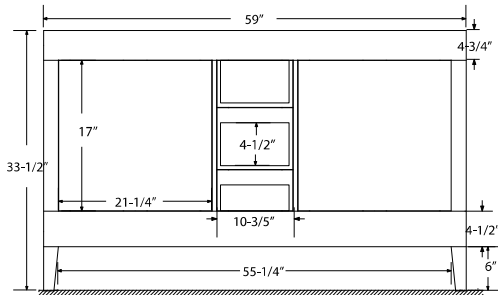

Dimensions

Front

Back

Side

Top

Features:

- Solid Wood & Hardwood Construction
- 3 Soft-close Drawers
- 4 Soft-close Doors
- Brushed nickel hardware
- Adjustable leg levelers
- cUPC Undermount Basin

Dimensions:

- 60"×22"×34-1/2" (With Top)
- 59"×21"×33-1/2" (Vanity Only)

Vanity Finish:

- White (W)
- Sapphire Gray (SG)

Countertop:

- Italian carrara white marble (CW)

Certification:

CARB P2