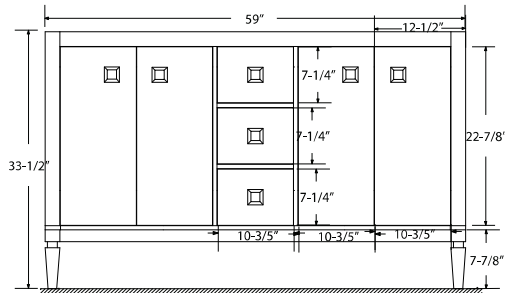

Dimensions

Front

Back

Side

Top

Features:

- Solid Wood & Hardwood Construction
- 3 Soft-close Drawers
- 4 Soft-close Doors
- Brushed nickel hardware
- Adjustable leg levelers
- cUPC Undermount Basin

Dimensions:

- 60"×22"×34.5" (With Top)
- 59"×21"×33.5" (Vanity Only)

Vanity Finish:

- White (W)
- Sapphire Gray (SG)

Countertop:

- Italian carrara white marble (CW)

Certification:

CARB P2