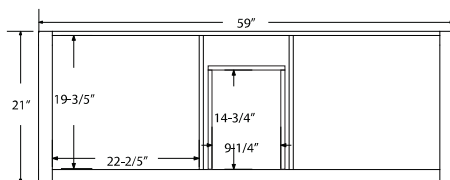

Dimensions

Front

Back

Side

Top

Features:

- Solid Wood & Hardwood Construction
- 3 Soft-close Drawers
- 4 Soft-close Doors
- Brushed nickel hardware
- Adjustable leg levelers
- cUPC Undermount Basin

Dimensions:

- 60"×22"×34.5" (With Top)
- 59"×21"×33.5" (Vanity Only)

Vanity Finish:

- White (W)
- Sapphire Gray (SG)

Countertop:

- Italian carrara white marble (CW)

Certification:

CARB P2