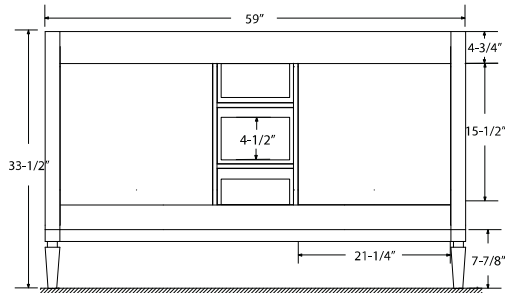

Dimensions

Front

Back

Side

Top

Features:

- Solid Wood & Hardwood Construction
- 3 Soft-close Drawers
- 4 Soft-close Doors
- Brushed nickel hardware
- Adjustable leg levelers
- cUPC Undermount Basin

Dimensions:

- 60"×22"×34.5" (With Top)
- 59"×21"×33.5" (Vanity Only)

Vanity Finish:

- White (W)
- Sapphire Gray (SG)

Countertop:

- Italian carrara white marble (CW)

Certification:

CARB P2