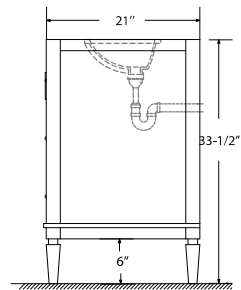

Dimensions

Front

Back

Side

Top

Features:

- Solid Wood & Hardwood Construction
- 3 Soft-close Drawers
- 4 Soft-close Doors
- Brushed nickel hardware
- Adjustable leg levelers
- cUPC Undermount Basin

Dimensions:

- 60"×22"×34.5" (With Top)
- 59"×21"×33.5" (Vanity Only)

Vanity Finish:

- White (W)
- Sapphire Gray (SG)

Countertop:

- Italian carrara white marble (CW)

Certification:

CARB P2