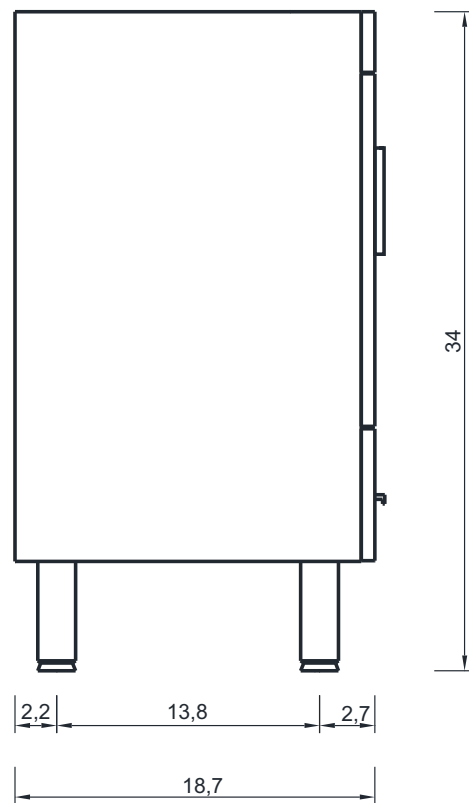

## RIPLEY COLLECTION

FRONT VIEW

Vanity Only

AT-8089

# RIPLEY COLLECTION

SIDE VIEW

A - A SECTION

Vanity Only

AT-8089

## RIPLEY COLLECTION

B - B SECTION

Vanity Only

AT-8089

36"

# RIPLEY COLLECTION

SIDE VIEW

Vanity With Top

AT-8089