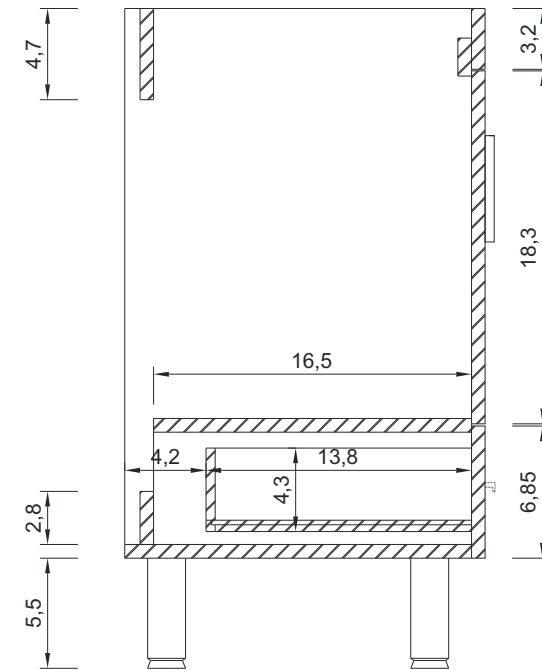

## RIPLEY COLLECTION

FRONT VIEW

Vanity Only

AT-8089

# RIPLEY COLLECTION

SIDE VIEW

A - A SECTION

Vanity Only

AT-8089

## RIPLEY COLLECTION

B - B SECTION

Vanity Only

AT-8089

36"

# RIPLEY COLLECTION

SIDE VIEW

Vanity With Top

AT-8089