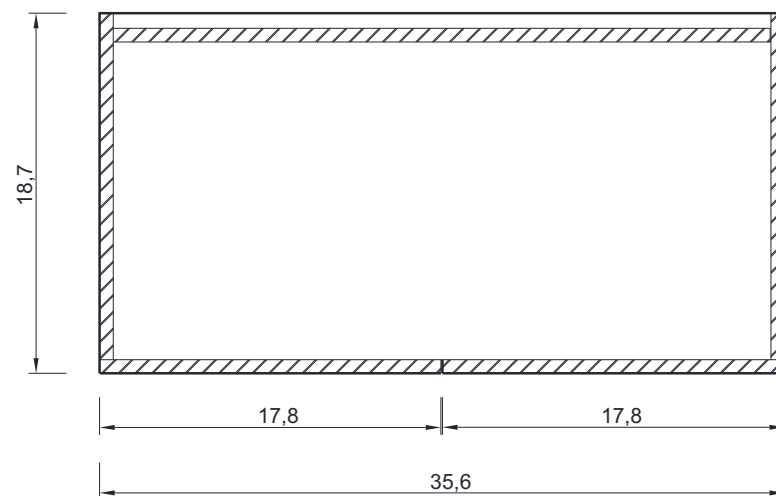

# RIPLEY COLLECTION

SIDE VIEW

A - A SECTION

Vanity Only

AT-8089

## RIPLEY COLLECTION

B - B SECTION

Vanity Only

AT-8089

36"