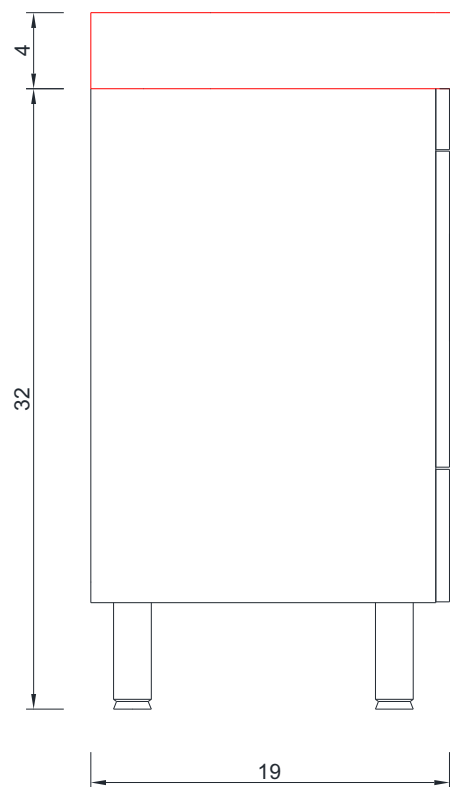

## RIPLEY COLLECTION

B - B SECTION

Vanity Only

AT-8089

36"

# RIPLEY COLLECTION

FRONT VIEW

Vanity With Top

AT-8089

**ALYA**  
Bath

# RIPLEY COLLECTION

SIDE VIEW

Vanity With Top

AT-8089