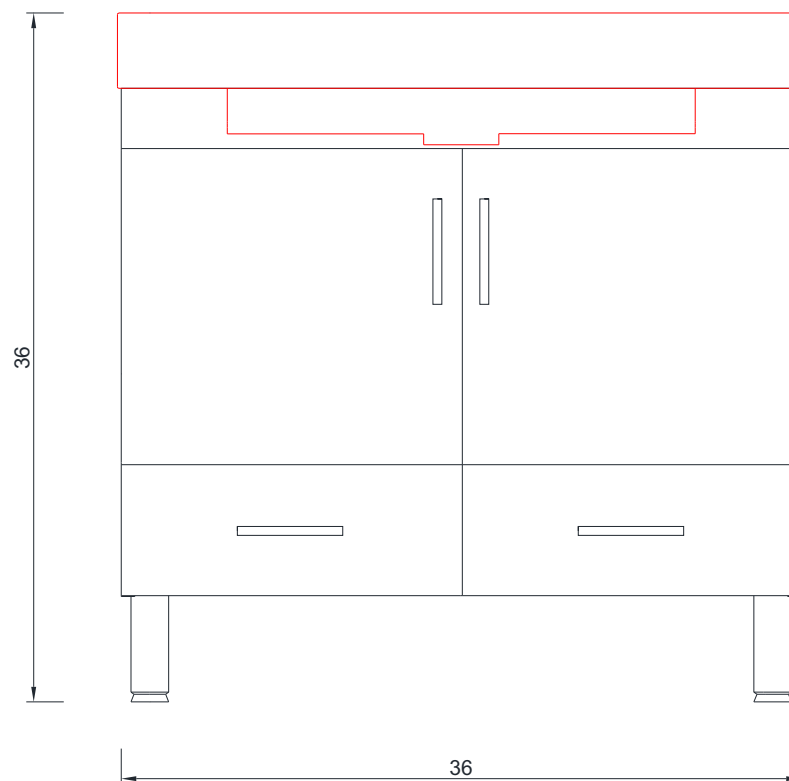

36"

RIPLEY COLLECTION

FRONT VIEW

Vanity With Top

AT-8089

ALYA
Bath