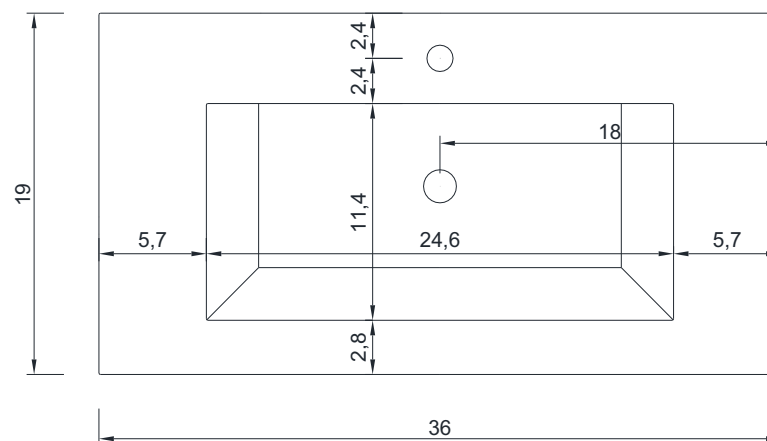

RIPLEY COLLECTION

TOP VIEW

Vanity With Top

AT-8089