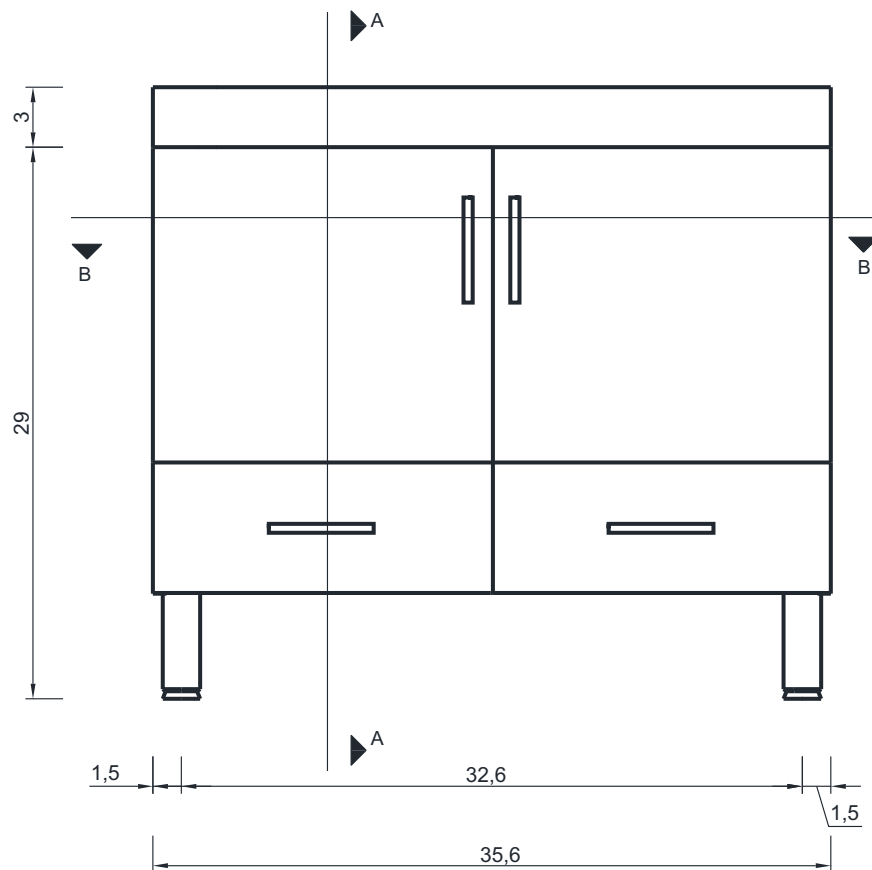

## RIPLEY COLLECTION

FRONT VIEW

Vanity Only

AT-8089

# RIPLEY COLLECTION

SIDE VIEW

A - A SECTION

Vanity Only

AT-8089

## RIPLEY COLLECTION

B - B SECTION

Vanity Only

AT-8089

36"

# RIPLEY COLLECTION

SIDE VIEW

Vanity With Top

AT-8089