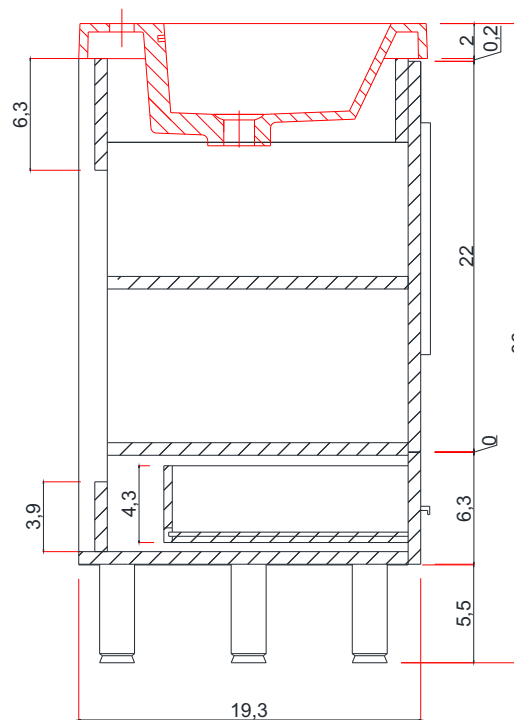

ALYA
Bath

RIPLEY COLLECTION

SIDE VIEW

Vanity With Top

A - A SECTION

A-A KESİTİ

Vanity Base

B - B SECTION