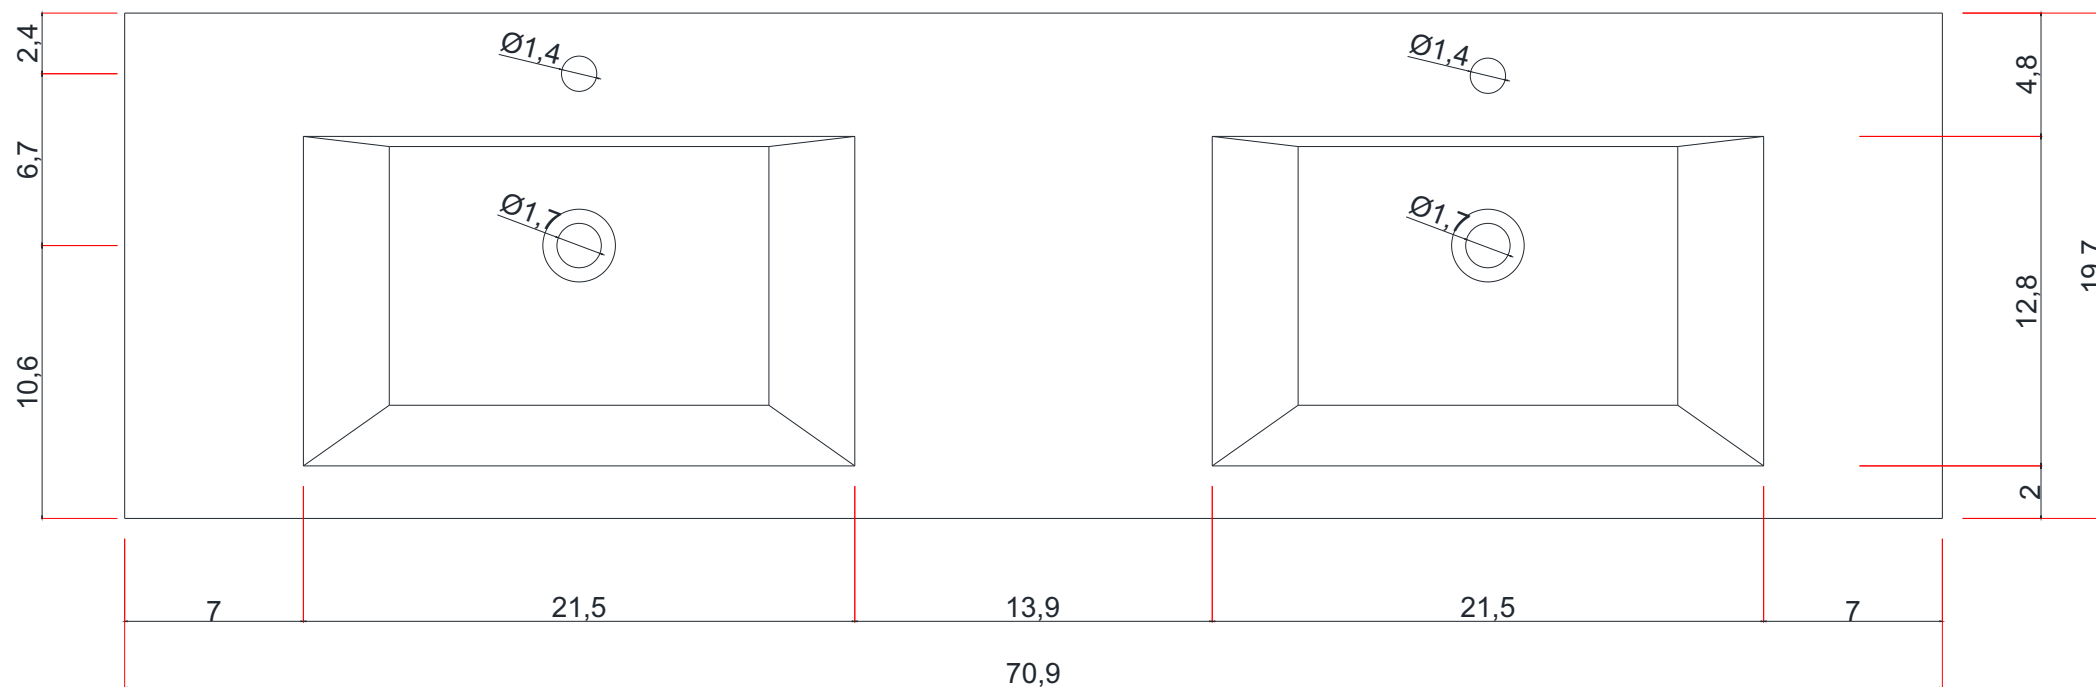

RIPLEY COLLECTION

TOP VIEW

Vanity Top With Sink

AT-8063-72