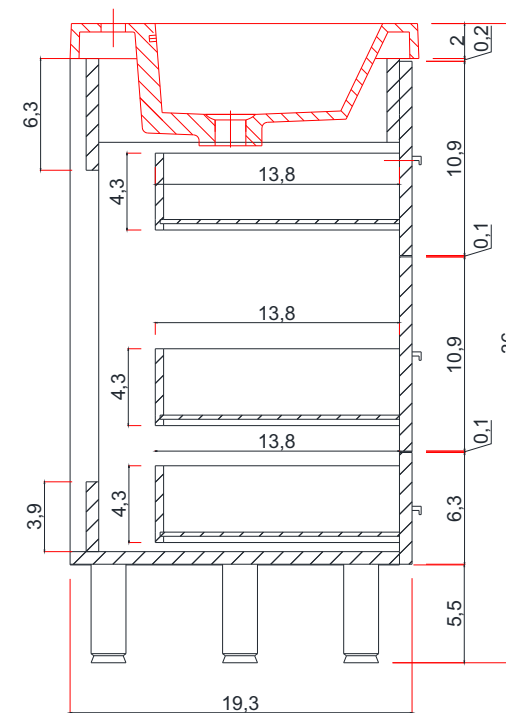

ALYA
Bath

RIPLEY COLLECTION

SIDE VIEW

Vanity With Top

A - A SECTION

A-A KESİTİ

Vanity Base

B - B SECTION