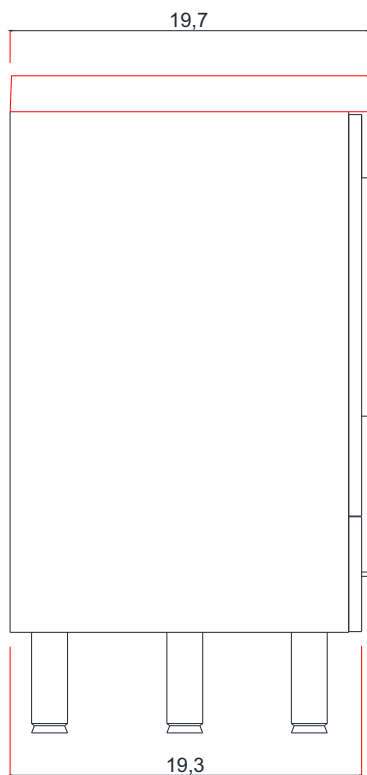

RIPLEY COLLECTION

AT-8063-72

RIPLEY COLLECTION

FRONT VIEW

AT-8063-72

RIPLEY COLLECTION

TOP WIEV C -C SECTION

C-C KESİTİ

Vanity Base

AT-8063-72

72"

RIPLEY COLLECTION

TOP WIEV D -D SECTION

D-D KESİTİ

Vanity Base

AT-8063-72

ALYA
Bath

RIPLEY COLLECTION

SIDE VIEW

Vanity With Top

A - A SECTION

A-A KESİTİ

Vanity Base

B - B SECTION