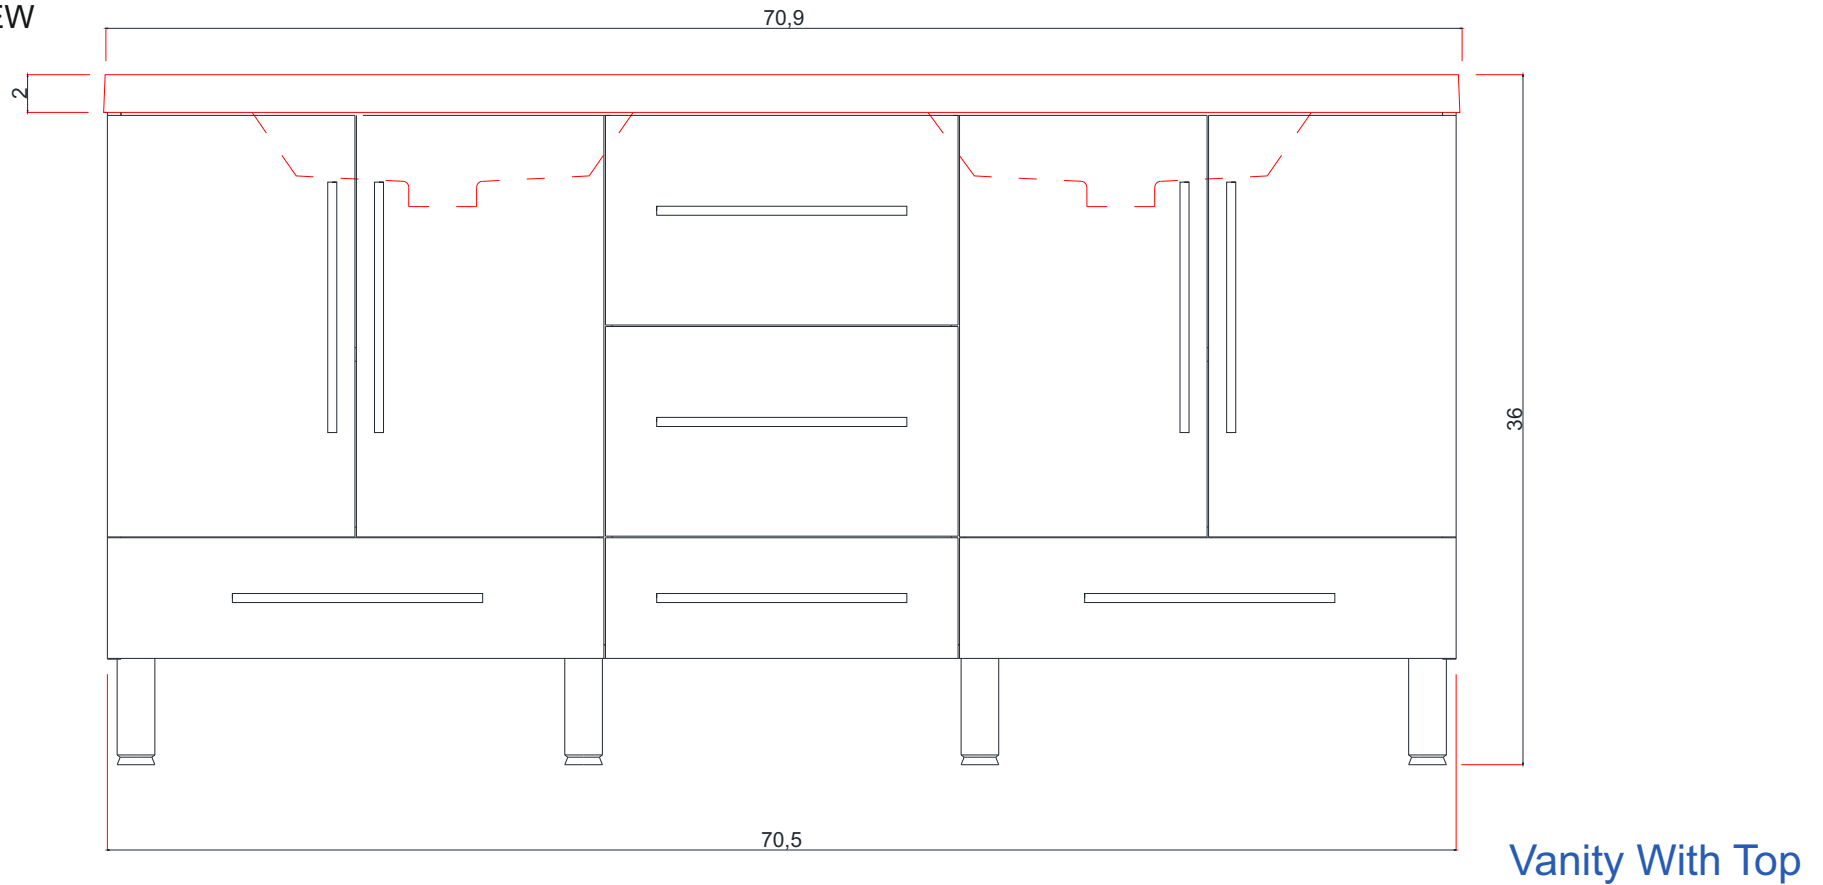

RIPLEY COLLECTION

AT-8063-72

RIPLEY COLLECTION

FRONT VIEW

AT-8063-72

RIPLEY COLLECTION

TOP WIEV C -C SECTION

C-C KESİTİ

Vanity Base

AT-8063-72

72"

RIPLEY COLLECTION

TOP WIEV D -D SECTION

D-D KESİTİ

Vanity Base

AT-8063-72

ALYA
Bath

RIPLEY COLLECTION

SIDE VIEW

Vanity With Top

A - A SECTION

A-A KESİTİ

Vanity Base

B - B SECTION

B-B KESİTİ

Vanity Base

AT-8063-72

RIPLEY COLLECTION

TOP VIEW

Vanity Top With Sink

AT-8063-72