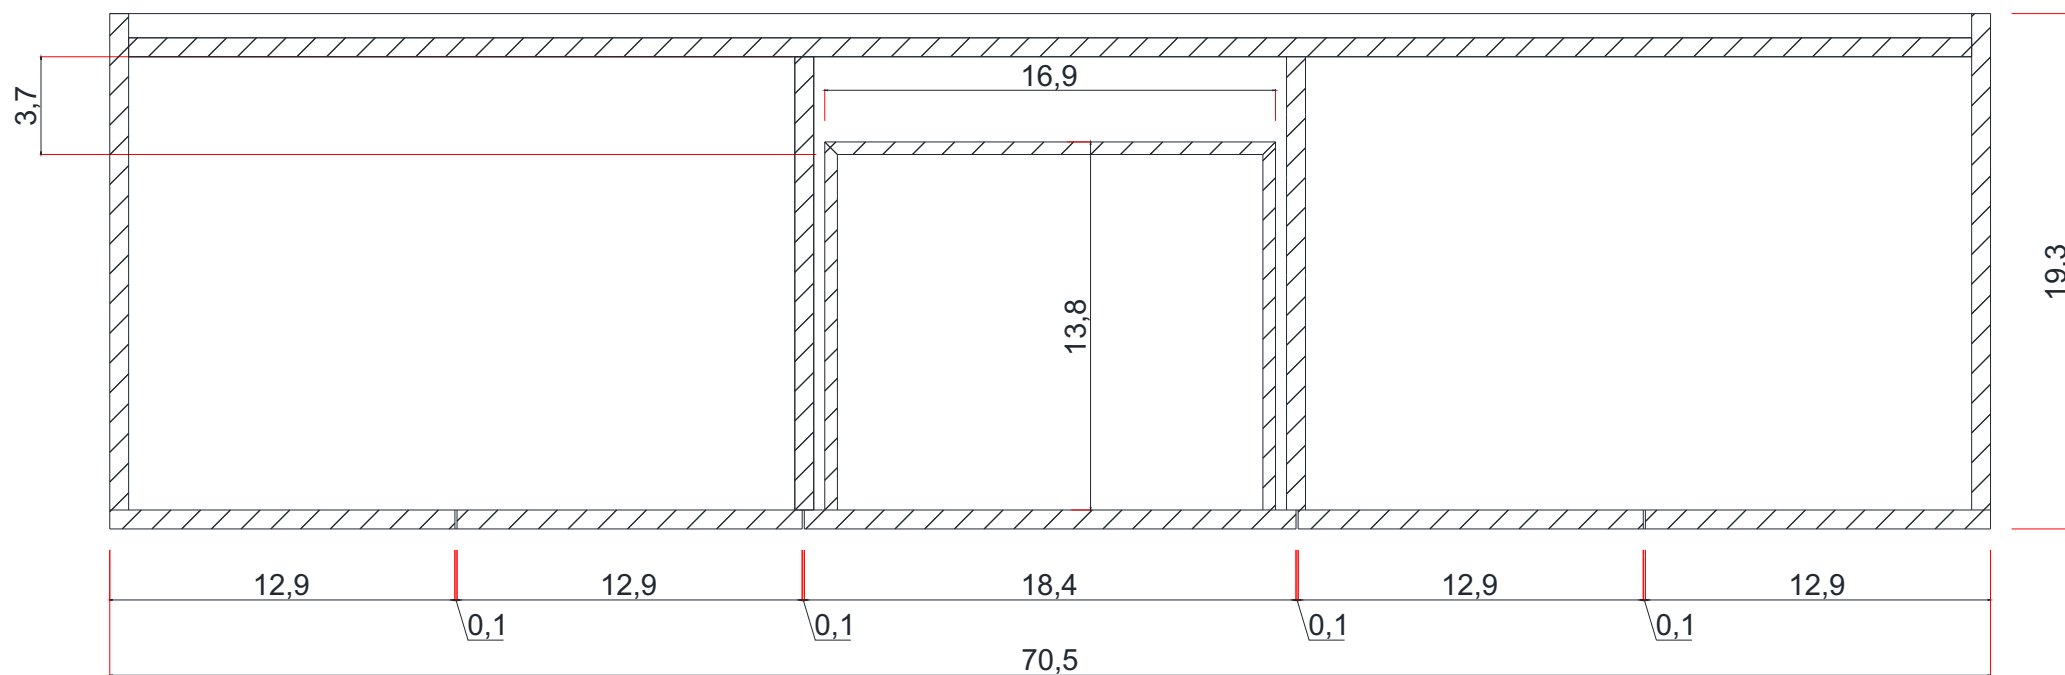

RIPLEY COLLECTION

AT-8063-72

RIPLEY COLLECTION

FRONT VIEW

AT-8063-72

RIPLEY COLLECTION

TOP WIEV C -C SECTION

C-C KESİTİ

Vanity Base

AT-8063-72

72"

RIPLEY COLLECTION

TOP WIEV D -D SECTION

D-D KESİTİ

Vanity Base

AT-8063-72

ALYA
Bath

RIPLEY COLLECTION

SIDE VIEW

Vanity With Top

A - A SECTION

A-A KESİTİ

Vanity Base

B - B SECTION