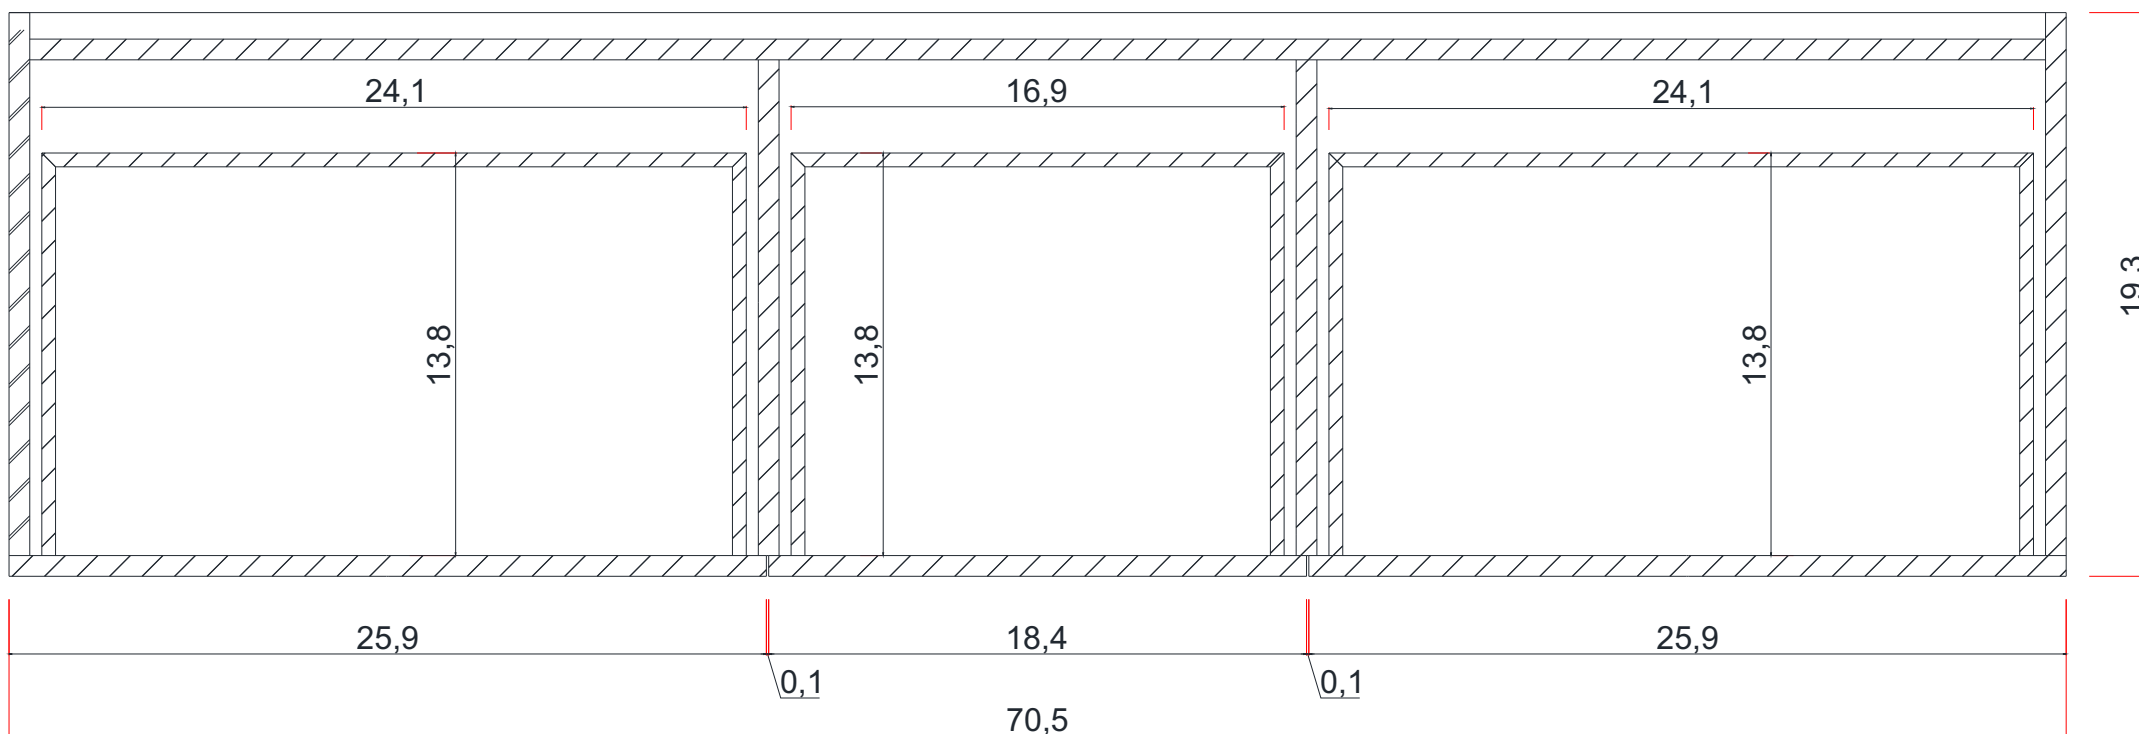

RIPLEY COLLECTION

AT-8063-72

RIPLEY COLLECTION

FRONT VIEW

AT-8063-72

RIPLEY COLLECTION

TOP WIEV C -C SECTION

C-C KESİTİ

Vanity Base

AT-8063-72

72"

RIPLEY COLLECTION

TOP WIEV D -D SECTION

D-D KESİTİ

Vanity Base

AT-8063-72

ALYA
Bath

RIPLEY COLLECTION

SIDE VIEW

Vanity With Top

A - A SECTION

A-A KESİTİ

Vanity Base

B - B SECTION