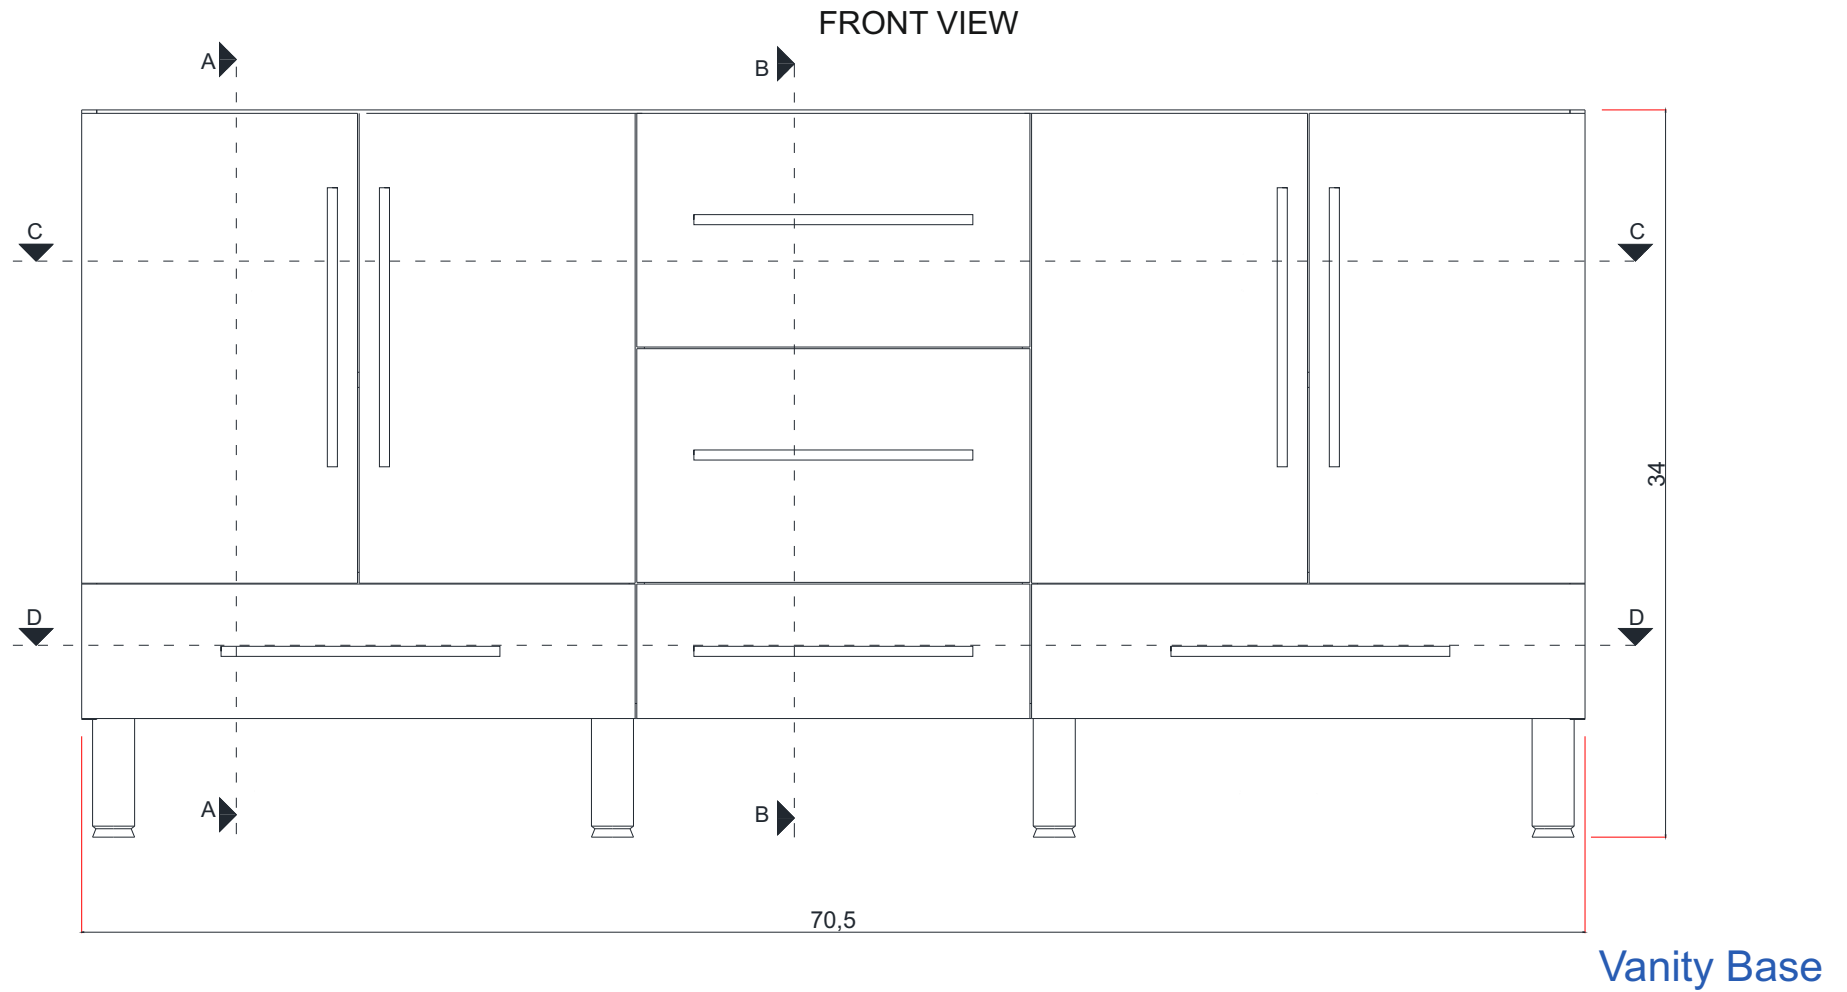

RIPLEY COLLECTION

AT-8063-72

RIPLEY COLLECTION

FRONT VIEW

AT-8063-72

RIPLEY COLLECTION

TOP WIEV C -C SECTION

C-C KESİTİ

Vanity Base

AT-8063-72

72"

RIPLEY COLLECTION

TOP WIEV D -D SECTION

D-D KESİTİ

Vanity Base

AT-8063-72

ALYA
Bath

RIPLEY COLLECTION

SIDE VIEW

Vanity With Top

A - A SECTION

A-A KESİTİ

Vanity Base

B - B SECTION

B-B KESİTİ

Vanity Base

AT-8063-72

RIPLEY COLLECTION

TOP VIEW

Vanity Top With Sink

AT-8063-72