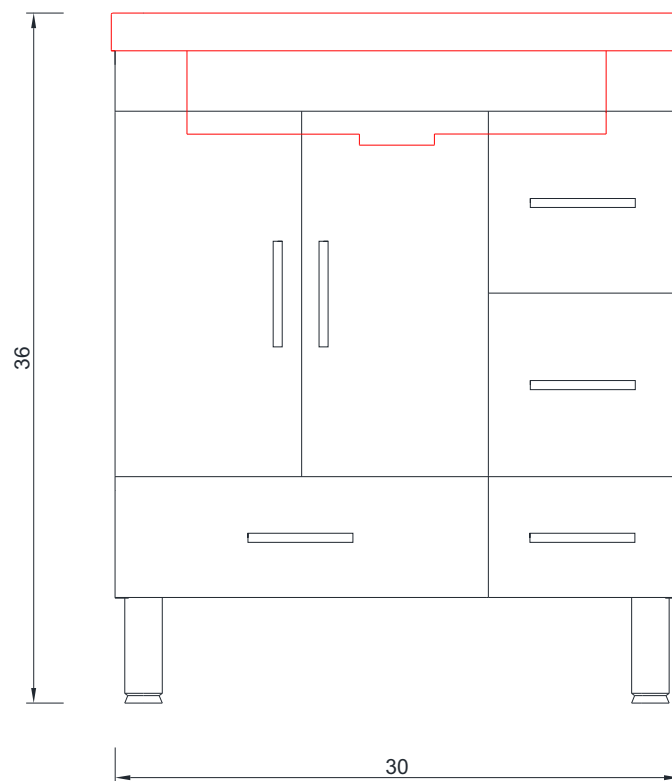

RIPLEY COLLECTION

FRONT VIEW

Vanity Only

AT-8050

RIPLEY COLLECTION

SIDE VIEW

A - A SECTION

B - B SECTION

Vanity Only

AT-8050

RIPLEY COLLECTION

C - C SECTION

Vanity Only

AT-8050

30"

RIPLEY COLLECTION

FRONT VIEW

Vanity With Top

AT-8050

ALYA
Bath

RIPLEY COLLECTION

SIDE VIEW

Vanity With Top

AT-8050

RIPLEY COLLECTION

TOP VIEW

Vanity With Top

AT-8050