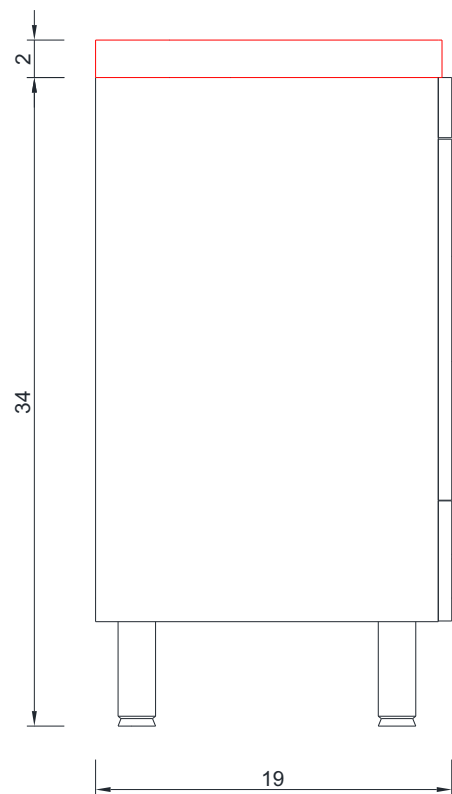

RIPLEY COLLECTION

FRONT VIEW

Vanity Only

AT-8050

RIPLEY COLLECTION

SIDE VIEW

A - A SECTION

B - B SECTION

Vanity Only

AT-8050

RIPLEY COLLECTION

C - C SECTION

Vanity Only

AT-8050

30"

RIPLEY COLLECTION

FRONT VIEW

Vanity With Top

AT-8050

ALYA
Bath

RIPLEY COLLECTION

SIDE VIEW

Vanity With Top

AT-8050