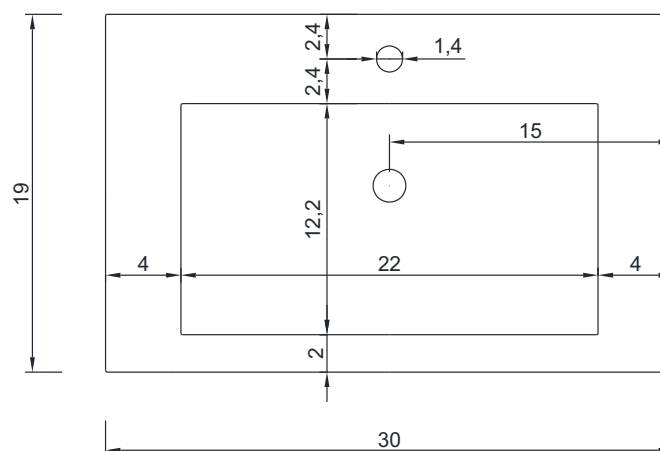

RIPLEY COLLECTION

Vanity With Top

AT-8050