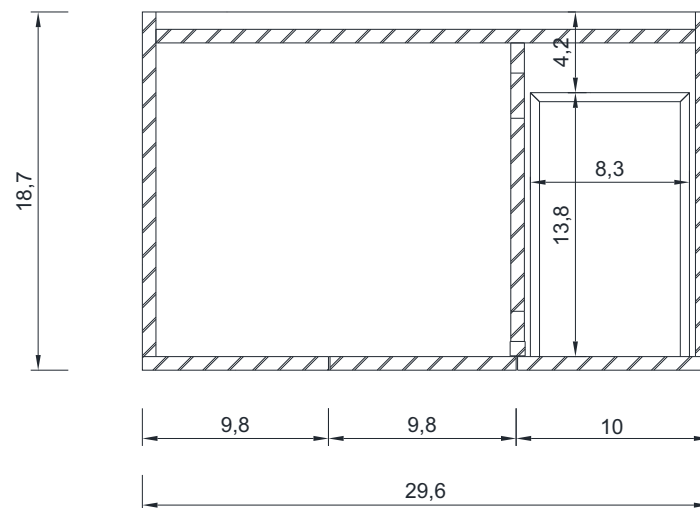

RIPLEY COLLECTION

FRONT VIEW

Vanity Only

AT-8050

RIPLEY COLLECTION

SIDE VIEW

A - A SECTION

B - B SECTION

Vanity Only

AT-8050

RIPLEY COLLECTION

C - C SECTION

Vanity Only

AT-8050

30"

RIPLEY COLLECTION

FRONT VIEW

Vanity With Top

AT-8050

ALYA
Bath

RIPLEY COLLECTION

SIDE VIEW

Vanity With Top

AT-8050