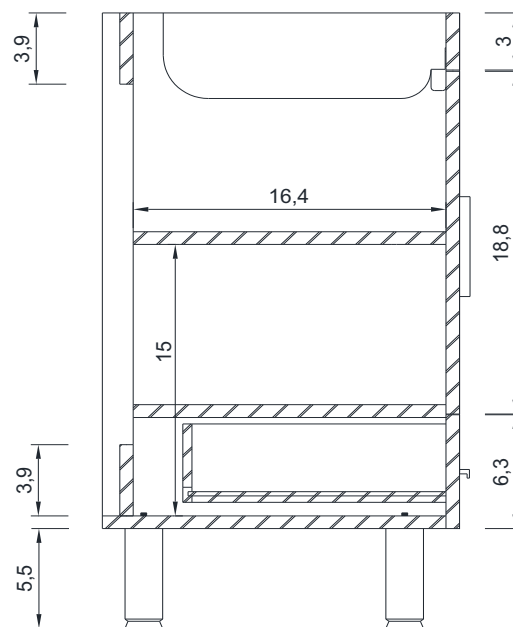

RIPLEY COLLECTION

FRONT VIEW

Vanity Only

AT-8050

RIPLEY COLLECTION

SIDE VIEW

A - A SECTION

B - B SECTION

Vanity Only

AT-8050

RIPLEY COLLECTION

C - C SECTION

Vanity Only

AT-8050

30"

RIPLEY COLLECTION

FRONT VIEW

Vanity With Top

AT-8050

ALYA
Bath

RIPLEY COLLECTION

SIDE VIEW

Vanity With Top

AT-8050

RIPLEY COLLECTION

TOP VIEW

Vanity With Top

AT-8050