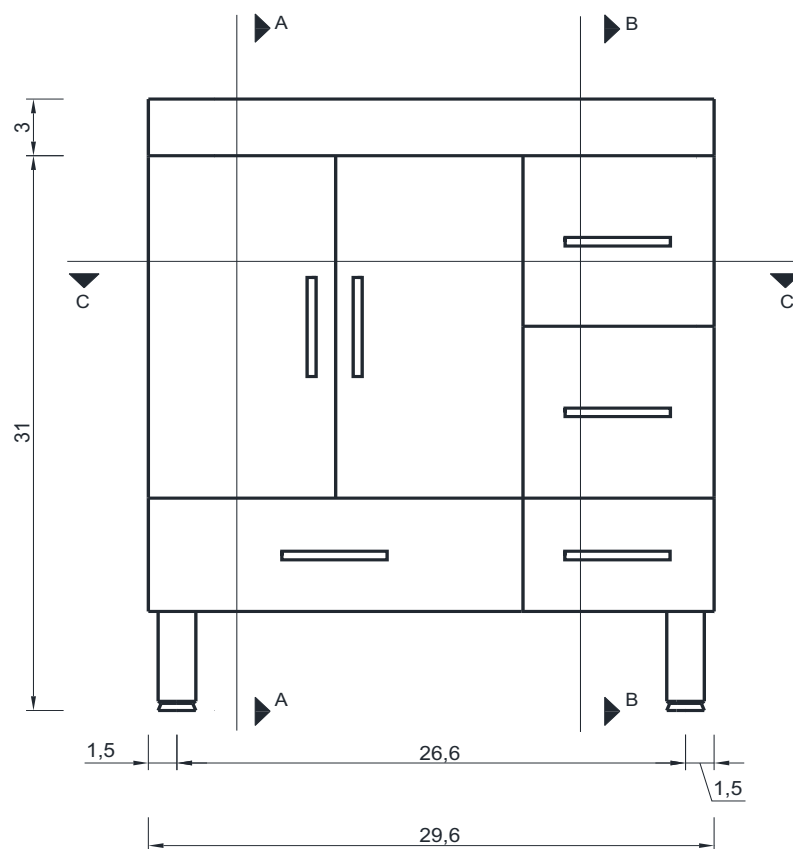

RIPLEY COLLECTION

FRONT VIEW

Vanity Only

AT-8050

RIPLEY COLLECTION

SIDE VIEW

A - A SECTION

B - B SECTION

Vanity Only

AT-8050

RIPLEY COLLECTION

C - C SECTION

Vanity Only

AT-8050

30"

RIPLEY COLLECTION

FRONT VIEW

Vanity With Top

AT-8050

ALYA
Bath

RIPLEY COLLECTION

SIDE VIEW

Vanity With Top

AT-8050