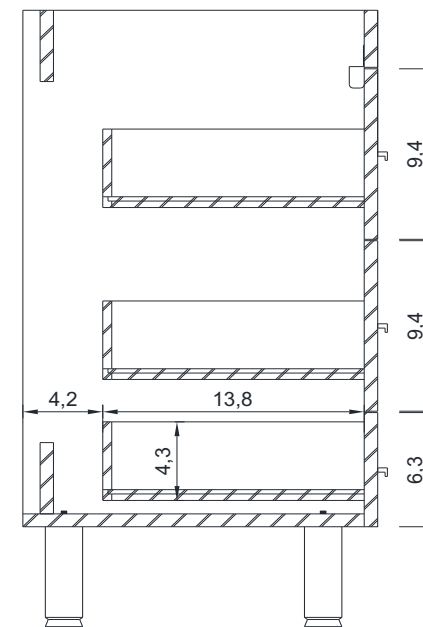

RIPLEY COLLECTION

FRONT VIEW

Vanity Only

AT-8050

RIPLEY COLLECTION

SIDE VIEW

A - A SECTION

B - B SECTION

Vanity Only

AT-8050

RIPLEY COLLECTION

C - C SECTION

Vanity Only

AT-8050

30"

RIPLEY COLLECTION

FRONT VIEW

Vanity With Top

AT-8050

ALYA
Bath

RIPLEY COLLECTION

SIDE VIEW

Vanity With Top

AT-8050

RIPLEY COLLECTION

TOP VIEW

Vanity With Top

AT-8050