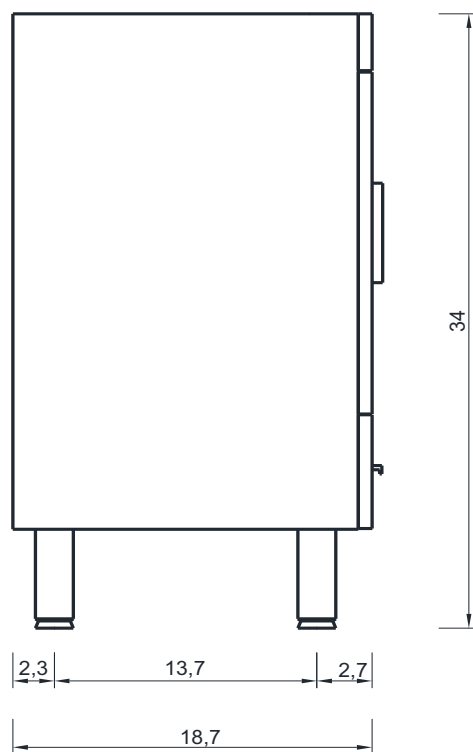

RIPLEY COLLECTION

FRONT VIEW

Vanity Only

AT-8050

RIPLEY COLLECTION

SIDE VIEW

A - A SECTION

B - B SECTION

Vanity Only

AT-8050

RIPLEY COLLECTION

C - C SECTION

Vanity Only

AT-8050

30"

RIPLEY COLLECTION

FRONT VIEW

Vanity With Top

AT-8050

ALYA
Bath

RIPLEY COLLECTION

SIDE VIEW

Vanity With Top

AT-8050

RIPLEY COLLECTION

TOP VIEW

Vanity With Top

AT-8050