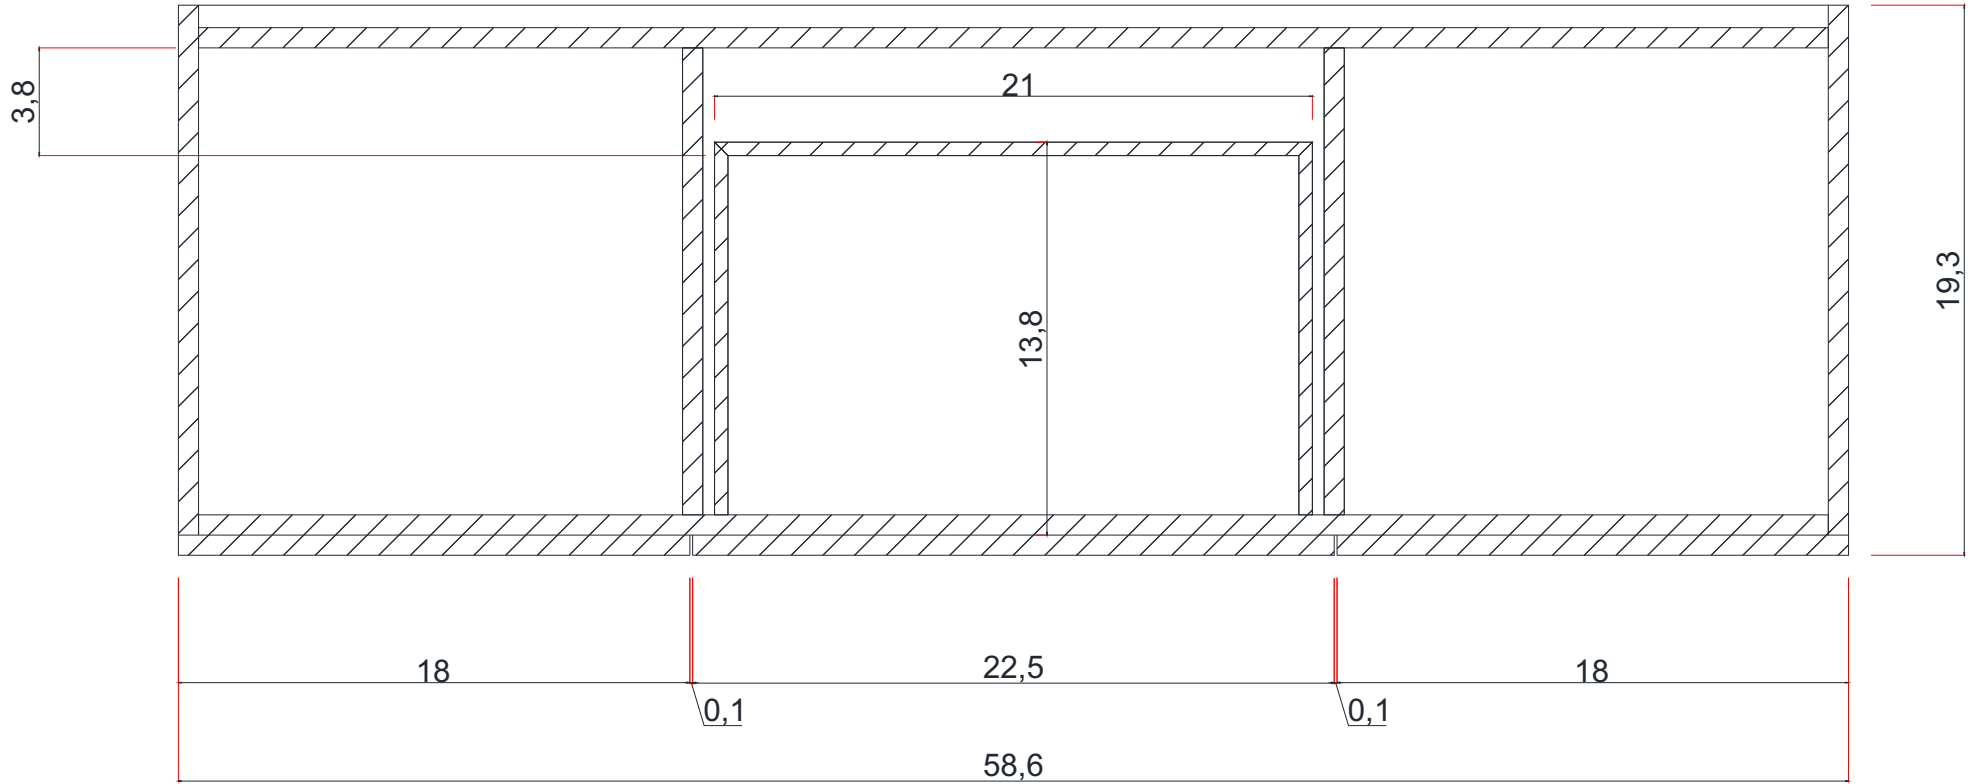

60"

RIPLEY COLLECTION

FRONT VIEW

AT-8047-60

60"

RIPLEY COLLECTION

FRONT VIEW

Vanity With Top

AT-8047-60

ALYA
Bath

60"

RIPLEY COLLECTION

TOP WIEV C -C SECTION

C-C KESİTİ

Vanity Base

AT-8047-60

RIPLEY COLLECTION

SIDE VIEW

A - A SECTION

A-A KESİTİ

B - B SECTION

B-B KESİTİ

Vanity With Top

Vanity Base