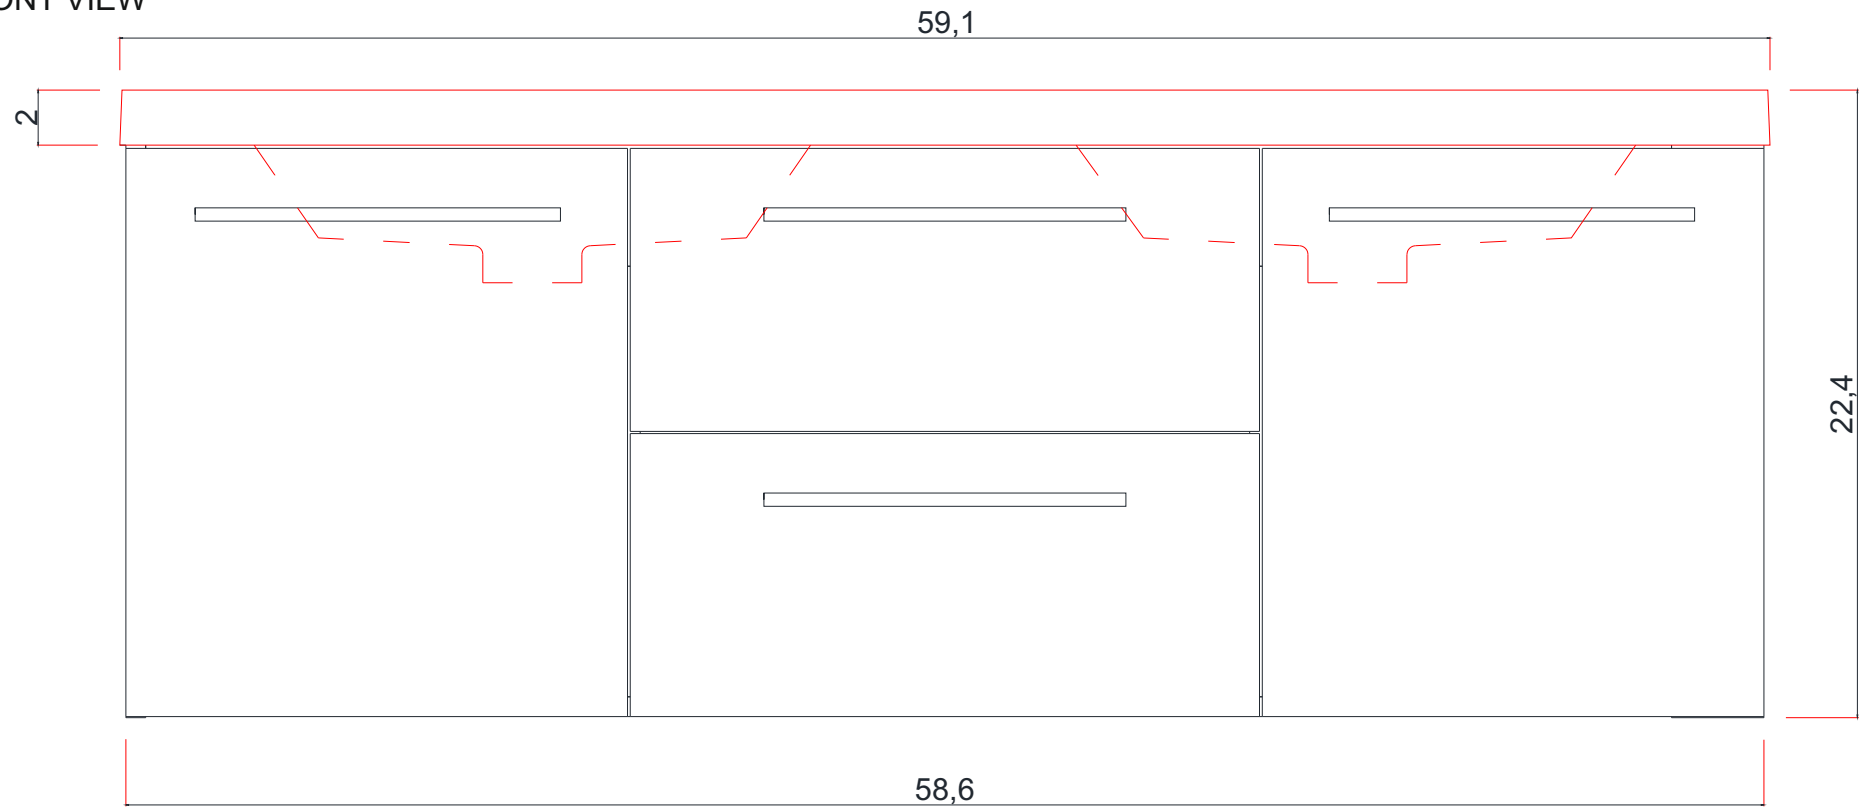

60"

RIPLEY COLLECTION

FRONT VIEW

AT-8047-60

60"

RIPLEY COLLECTION

FRONT VIEW

Vanity With Top

AT-8047-60

ALYA
Bath

60"

RIPLEY COLLECTION

TOP WIEV C -C SECTION

C-C KESİTİ

Vanity Base

AT-8047-60

RIPLEY COLLECTION

SIDE VIEW

A - A SECTION

A-A KESİTİ

B - B SECTION

B-B KESİTİ

Vanity With Top

Vanity Base