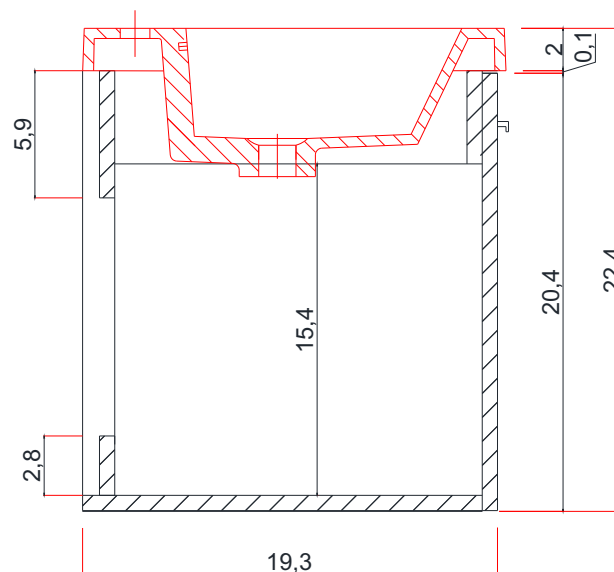

60"

RIPLEY COLLECTION

FRONT VIEW

AT-8047-60

60"

RIPLEY COLLECTION

FRONT VIEW

Vanity With Top

AT-8047-60

ALYA
Bath

60"

RIPLEY COLLECTION

TOP WIEV C -C SECTION

C-C KESİTİ

Vanity Base

AT-8047-60

RIPLEY COLLECTION

SIDE VIEW

A - A SECTION

A-A KESİTİ

B - B SECTION

B-B KESİTİ

Vanity With Top

Vanity Base