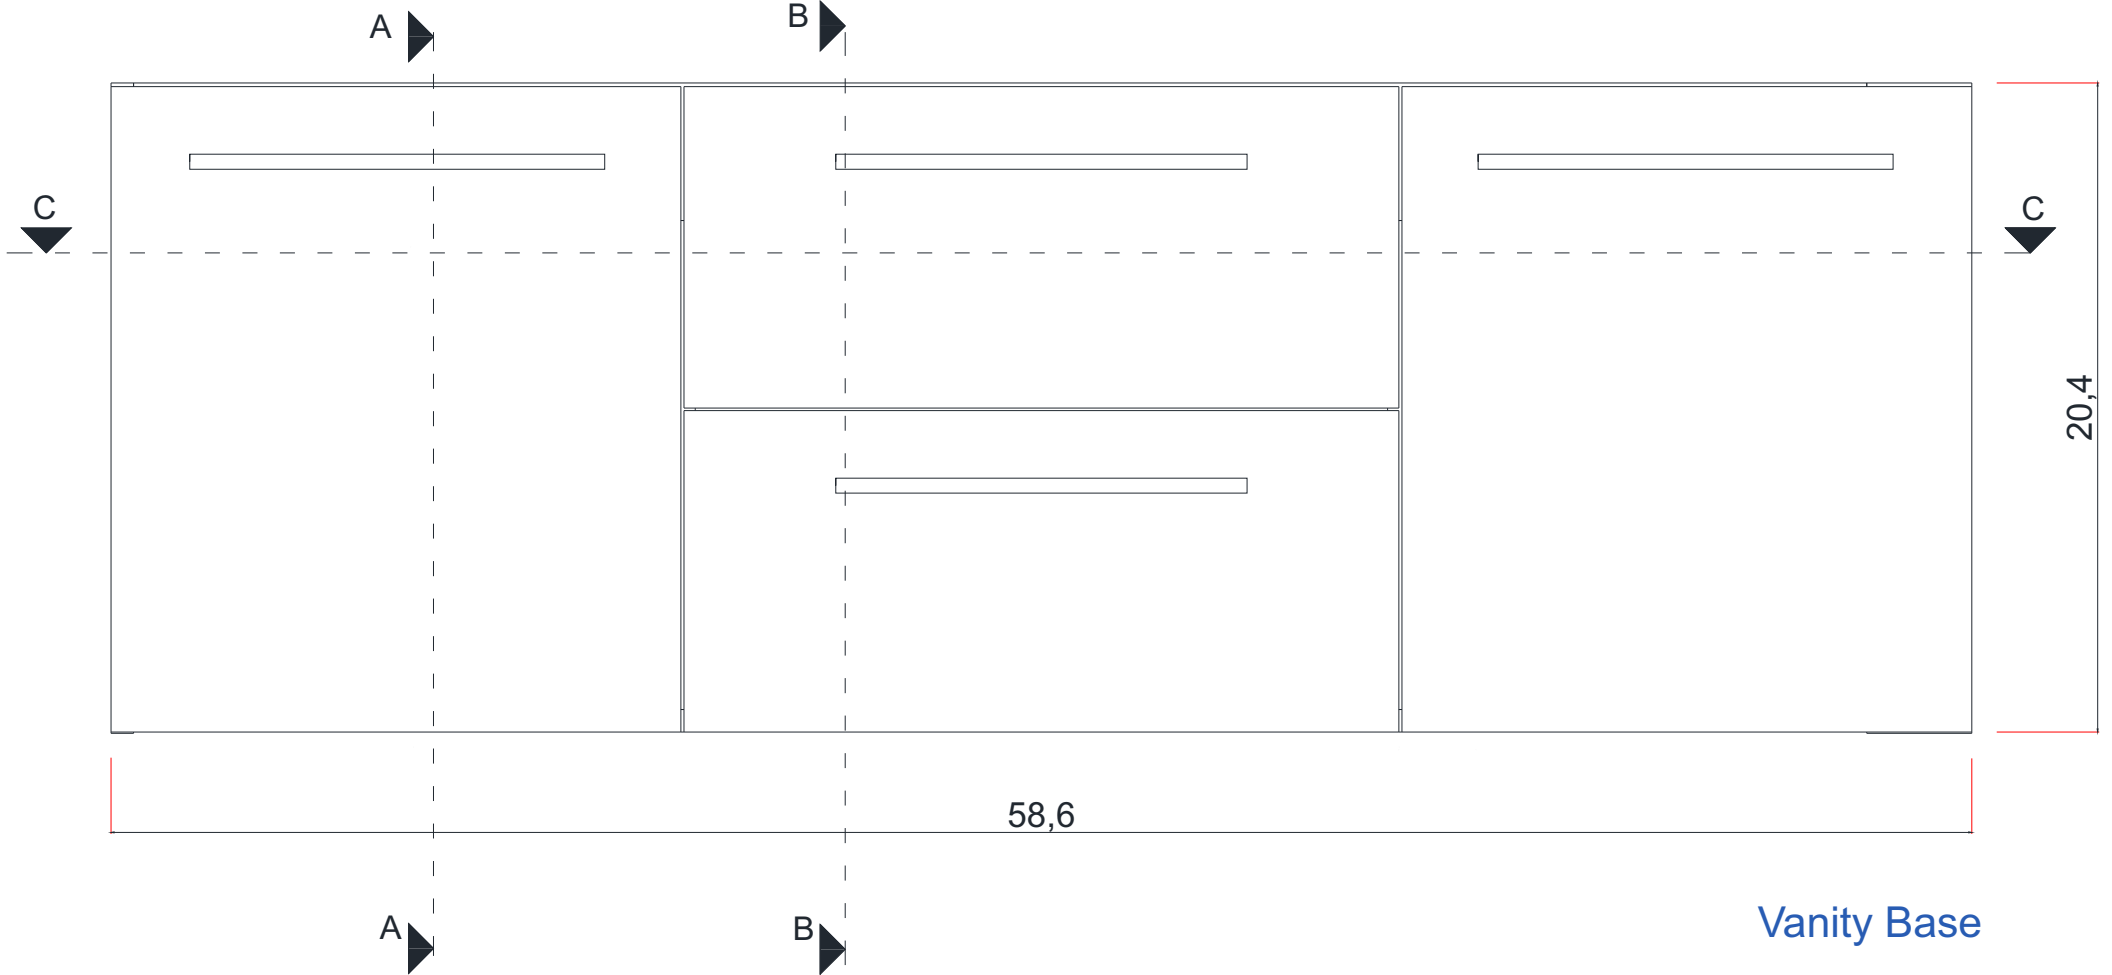

60"

RIPLEY COLLECTION

FRONT VIEW

AT-8047-60

60"

RIPLEY COLLECTION

FRONT VIEW

Vanity With Top

AT-8047-60

ALYA
Bath

60"

RIPLEY COLLECTION

TOP WIEV C -C SECTION

C-C KESİTİ

Vanity Base

AT-8047-60

RIPLEY COLLECTION

SIDE VIEW

A - A SECTION

A-A KESİTİ

B - B SECTION

B-B KESİTİ

Vanity With Top

Vanity Base