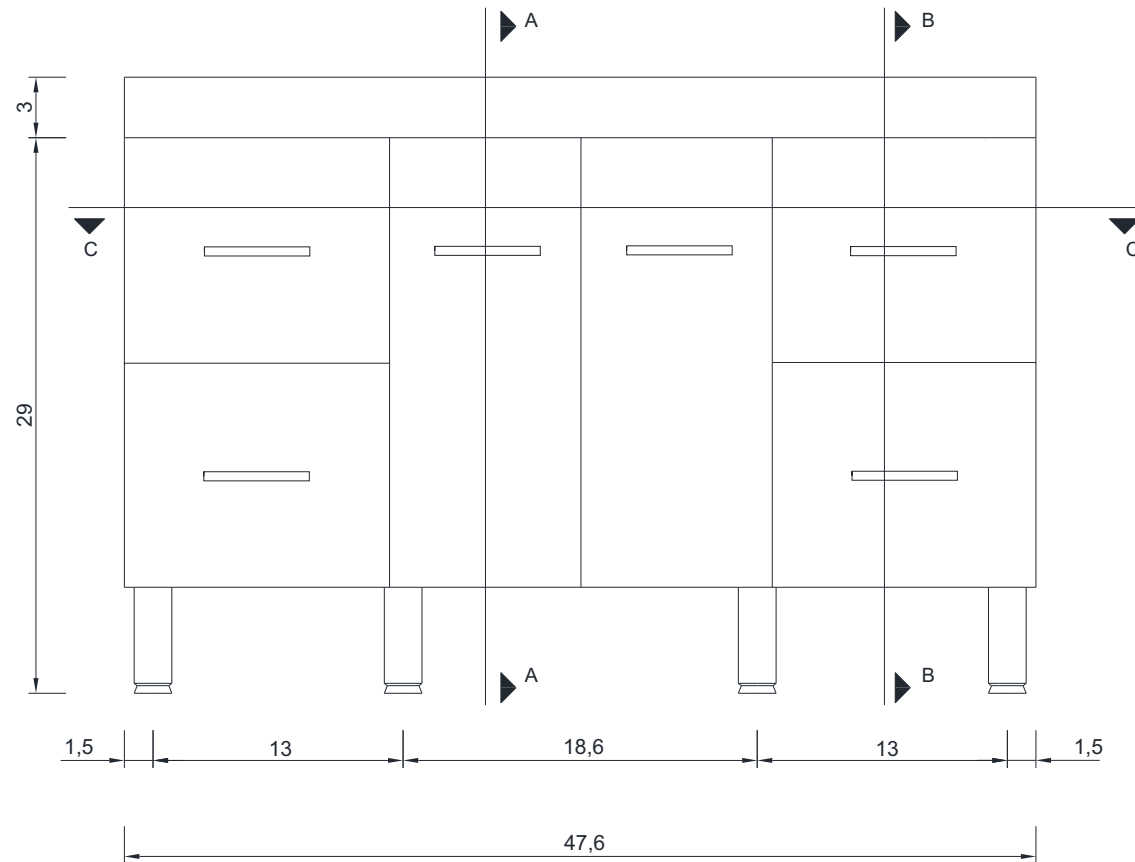

## RIPLEY COLLECTION

FRONT VIEW

Vanity Only

AT-8042

## RIPLEY COLLECTION

SIDE VIEW

A - A SECTION

B - B SECTION

Vanity Only

AT-8042

## RIPLEY COLLECTION

SIDE VIEW

Vanity With Top

AT-8042

# RIPLEY COLLECTION

TOP VIEW

Vanity With Top

AT-8042