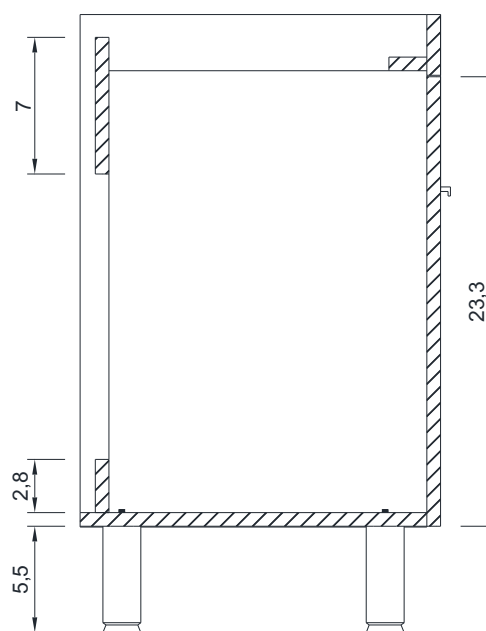

## RIPLEY COLLECTION

FRONT VIEW

Vanity Only

AT-8042

## RIPLEY COLLECTION

SIDE VIEW

A - A SECTION

B - B SECTION

Vanity Only

AT-8042

## RIPLEY COLLECTION

SIDE VIEW

Vanity With Top

AT-8042