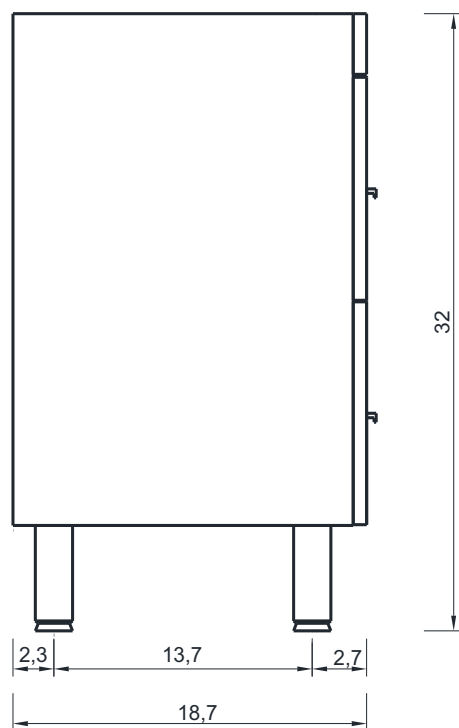

## RIPLEY COLLECTION

FRONT VIEW

Vanity Only

AT-8042

## RIPLEY COLLECTION

SIDE VIEW

A - A SECTION

B - B SECTION

Vanity Only

AT-8042

## RIPLEY COLLECTION

SIDE VIEW

Vanity With Top

AT-8042

# RIPLEY COLLECTION

TOP VIEW

Vanity With Top

AT-8042