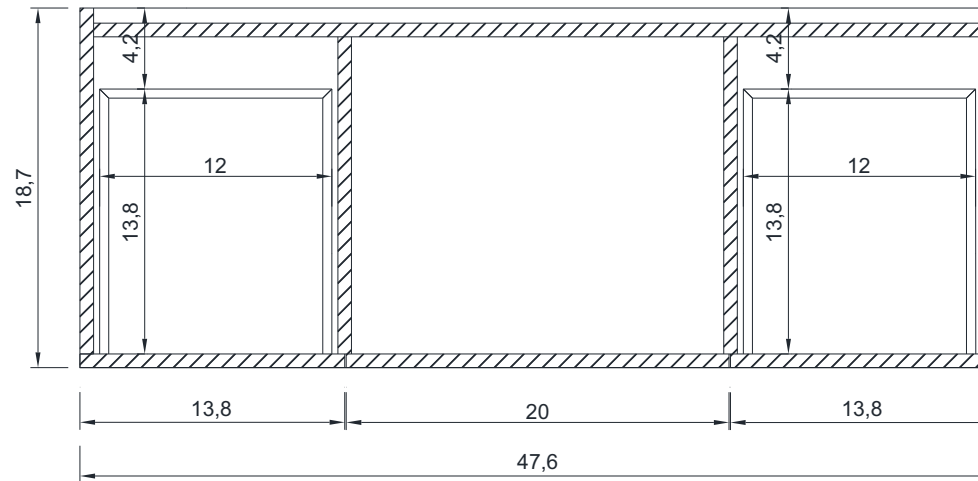

FRONT VIEW

RIPLEY COLLECTION

Vanity Only

AT-8042