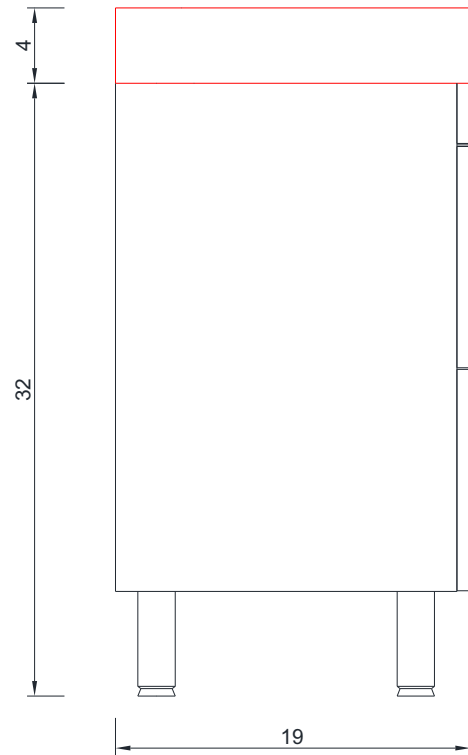

# RIPLEY COLLECTION

FRONT VIEW

Vanity With Top

AT-8042

## RIPLEY COLLECTION

SIDE VIEW

Vanity With Top

AT-8042