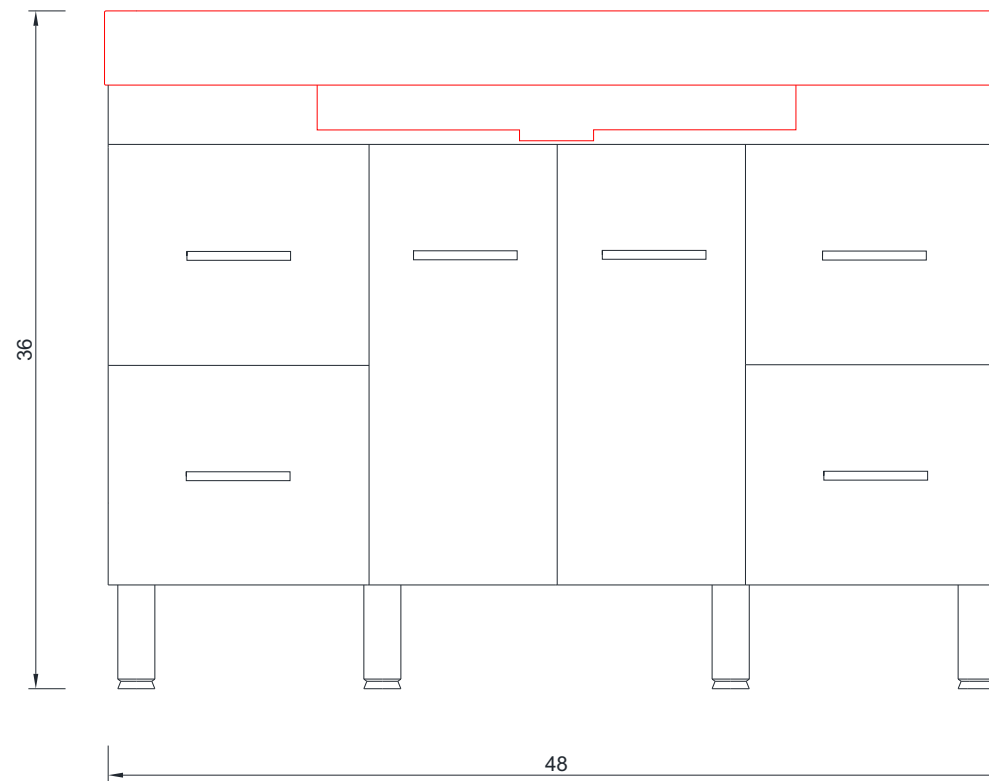

## RIPLEY COLLECTION

SIDE VIEW

A - A SECTION

B - B SECTION

Vanity Only

AT-8042

# RIPLEY COLLECTION

FRONT VIEW

Vanity With Top

AT-8042

## RIPLEY COLLECTION

SIDE VIEW

Vanity With Top

AT-8042

# RIPLEY COLLECTION

TOP VIEW

Vanity With Top

AT-8042