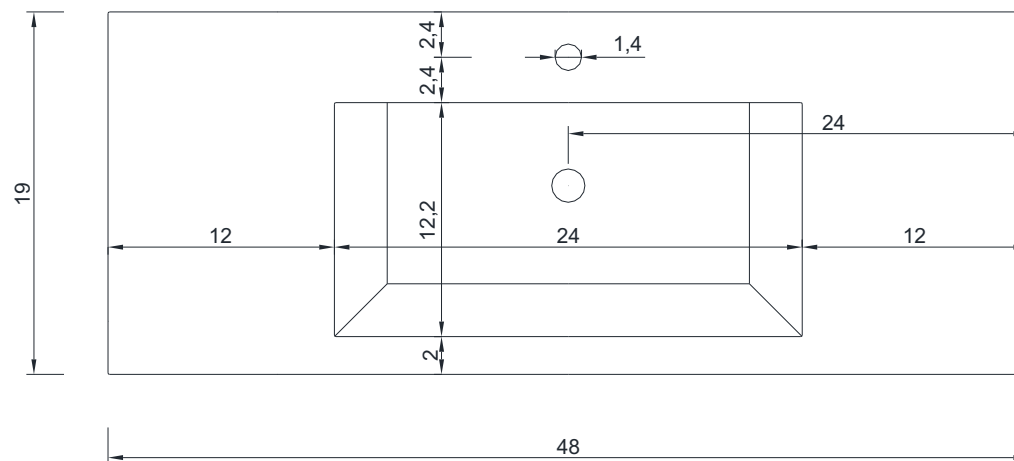

RIPLEY COLLECTION

TOP VIEW

Vanity With Top

AT-8042