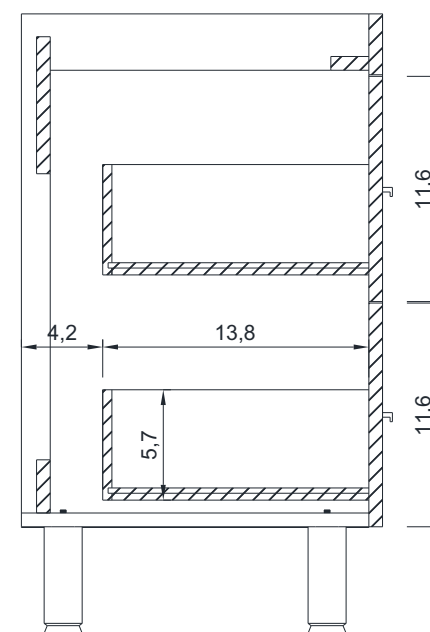

## RIPLEY COLLECTION

SIDE VIEW

A - A SECTION

B - B SECTION

Vanity Only

AT-8042

## RIPLEY COLLECTION

SIDE VIEW

Vanity With Top

AT-8042