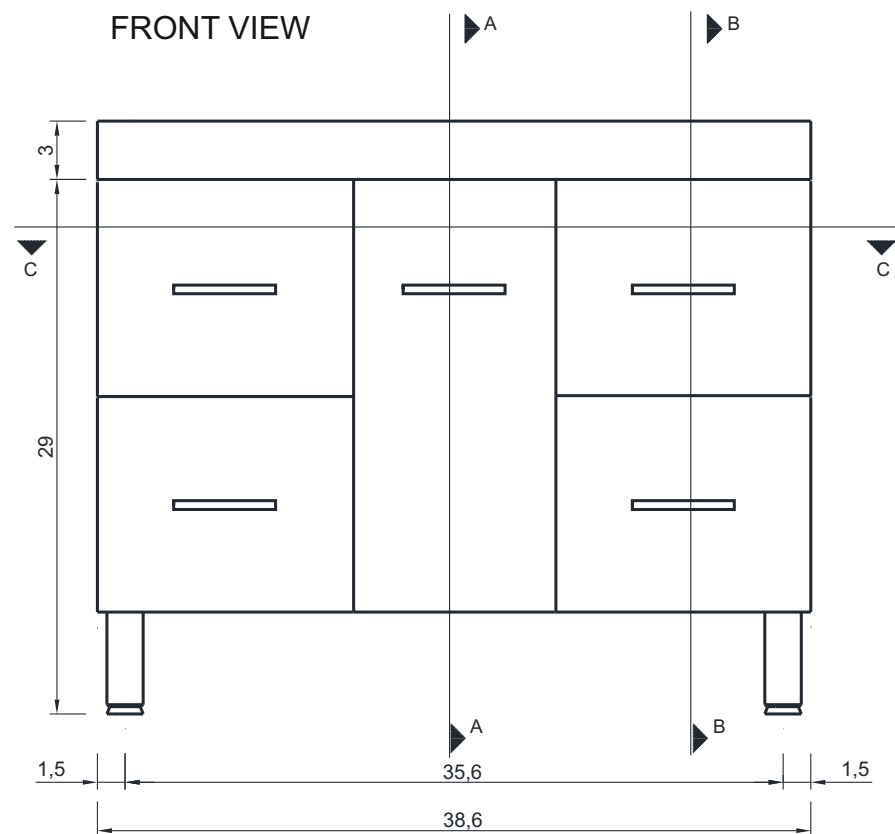

RIPLEY COLLECTION

Vanity Only

AT-8041

RIPLEY COLLECTION

SIDE VIEW

A - A SECTION

B - B SECTION

Vanity Only

AT-8041

RIPLEY COLLECTION

C - C SECTION

Vanity Only

AT-8041

RIPLEY COLLECTION

FRONT VIEW

Vanity With Top

AT-8041

RIPLEY COLLECTION

SIDE VIEW

Vanity With Top

AT-8041

RIPLEY COLLECTION

TOP VIEW

Vanity With Top