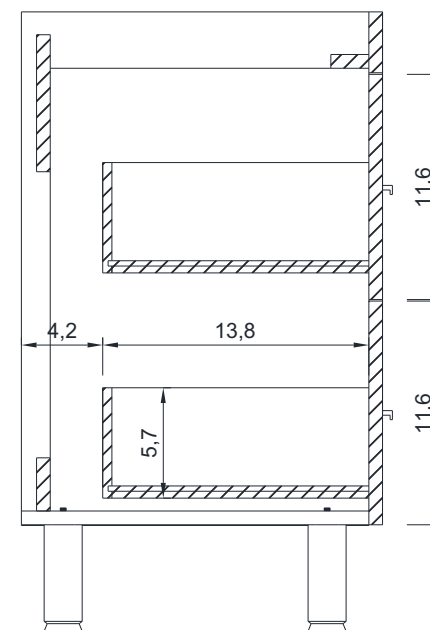

RIPLEY COLLECTION

Vanity Only

AT-8041

RIPLEY COLLECTION

SIDE VIEW

A - A SECTION

B - B SECTION

Vanity Only

AT-8041

RIPLEY COLLECTION

C - C SECTION

Vanity Only

AT-8041

RIPLEY COLLECTION

FRONT VIEW

Vanity With Top

AT-8041

RIPLEY COLLECTION

SIDE VIEW

Vanity With Top

AT-8041

RIPLEY COLLECTION

TOP VIEW

Vanity With Top