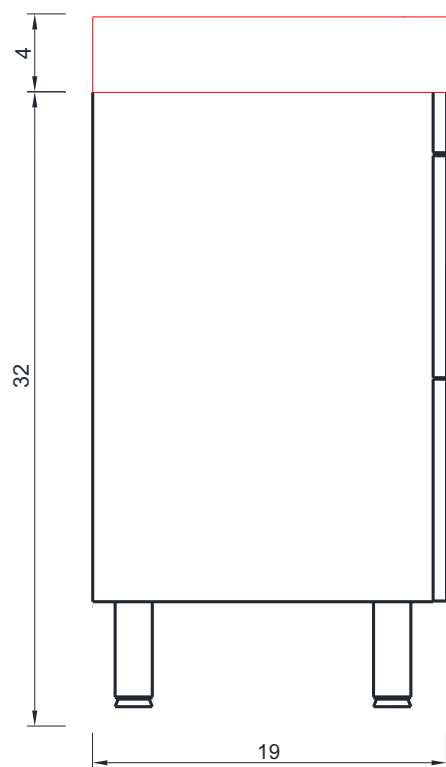

RIPLEY COLLECTION

Vanity Only

AT-8041

RIPLEY COLLECTION

SIDE VIEW

A - A SECTION

B - B SECTION

Vanity Only

AT-8041

RIPLEY COLLECTION

C - C SECTION

Vanity Only

AT-8041

RIPLEY COLLECTION

FRONT VIEW

Vanity With Top

AT-8041

RIPLEY COLLECTION

SIDE VIEW

Vanity With Top

AT-8041

RIPLEY COLLECTION

TOP VIEW

Vanity With Top