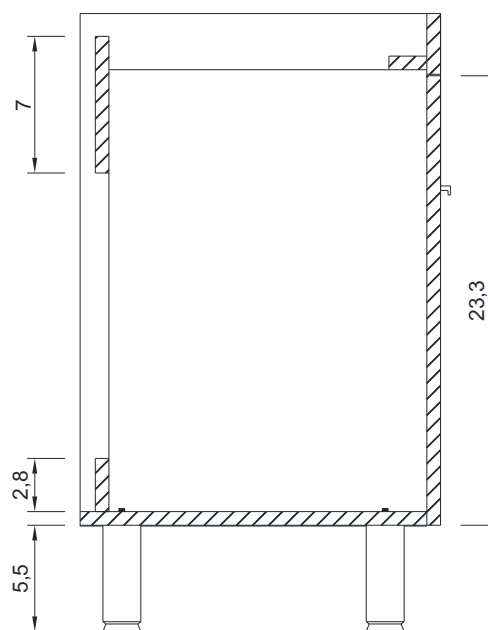

RIPLEY COLLECTION

Vanity Only

AT-8041

RIPLEY COLLECTION

SIDE VIEW

A - A SECTION

B - B SECTION

Vanity Only

AT-8041

RIPLEY COLLECTION

C - C SECTION

Vanity Only

AT-8041

RIPLEY COLLECTION

FRONT VIEW

Vanity With Top

AT-8041

RIPLEY COLLECTION

SIDE VIEW

Vanity With Top

AT-8041

RIPLEY COLLECTION

TOP VIEW

Vanity With Top