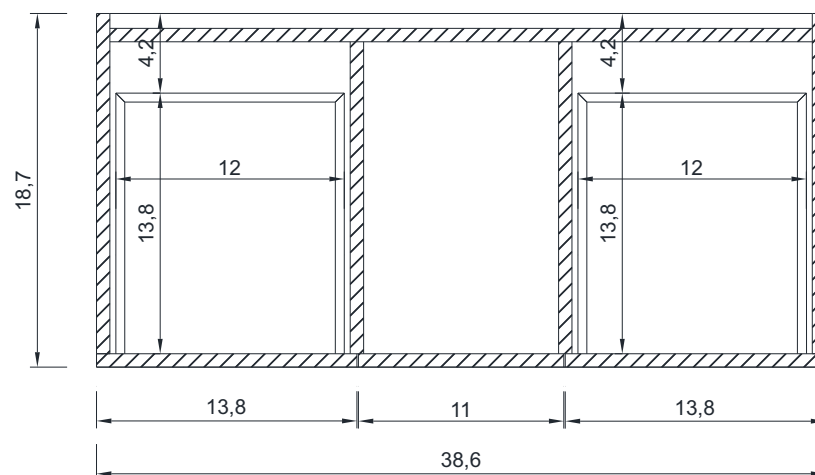

RIPLEY COLLECTION

Vanity Only

AT-8041

RIPLEY COLLECTION

SIDE VIEW

A - A SECTION

B - B SECTION

Vanity Only

AT-8041

RIPLEY COLLECTION

C - C SECTION

Vanity Only

AT-8041

RIPLEY COLLECTION

FRONT VIEW

Vanity With Top

AT-8041

RIPLEY COLLECTION

SIDE VIEW

Vanity With Top

AT-8041

RIPLEY COLLECTION

TOP VIEW

Vanity With Top