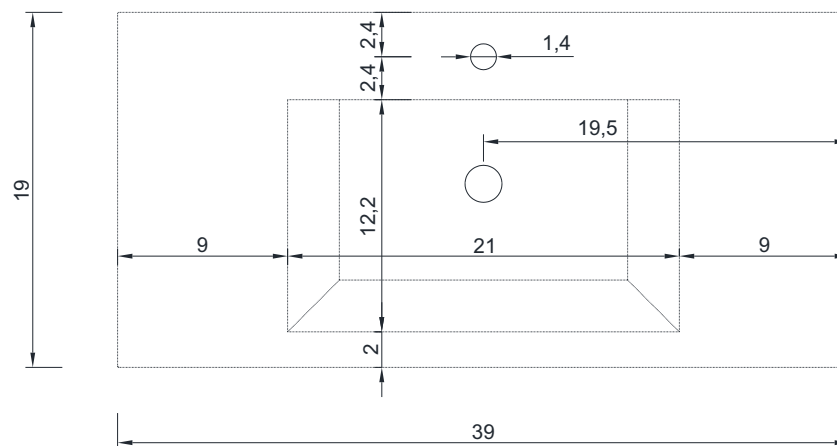

AT-8041

RIPLEY COLLECTION

SIDE VIEW

Vanity With Top

AT-8041

RIPLEY COLLECTION

TOP VIEW

Vanity With Top