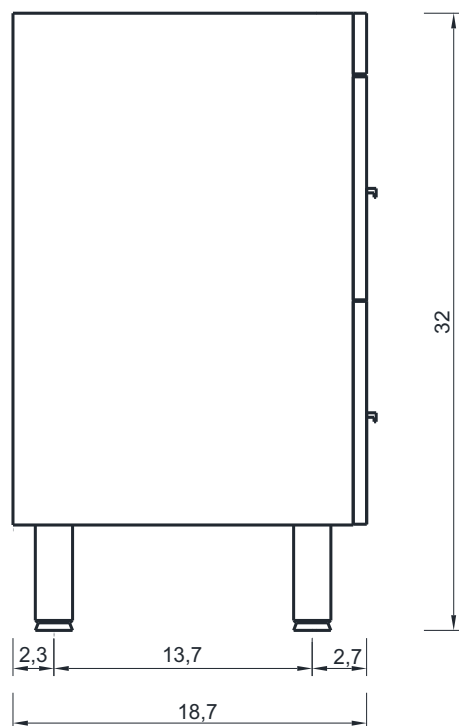

RIPLEY COLLECTION

Vanity Only

AT-8041

RIPLEY COLLECTION

SIDE VIEW

A - A SECTION

B - B SECTION

Vanity Only

AT-8041

RIPLEY COLLECTION

C - C SECTION

Vanity Only

AT-8041

RIPLEY COLLECTION

FRONT VIEW

Vanity With Top

AT-8041

RIPLEY COLLECTION

SIDE VIEW

Vanity With Top

AT-8041

RIPLEY COLLECTION

TOP VIEW

Vanity With Top