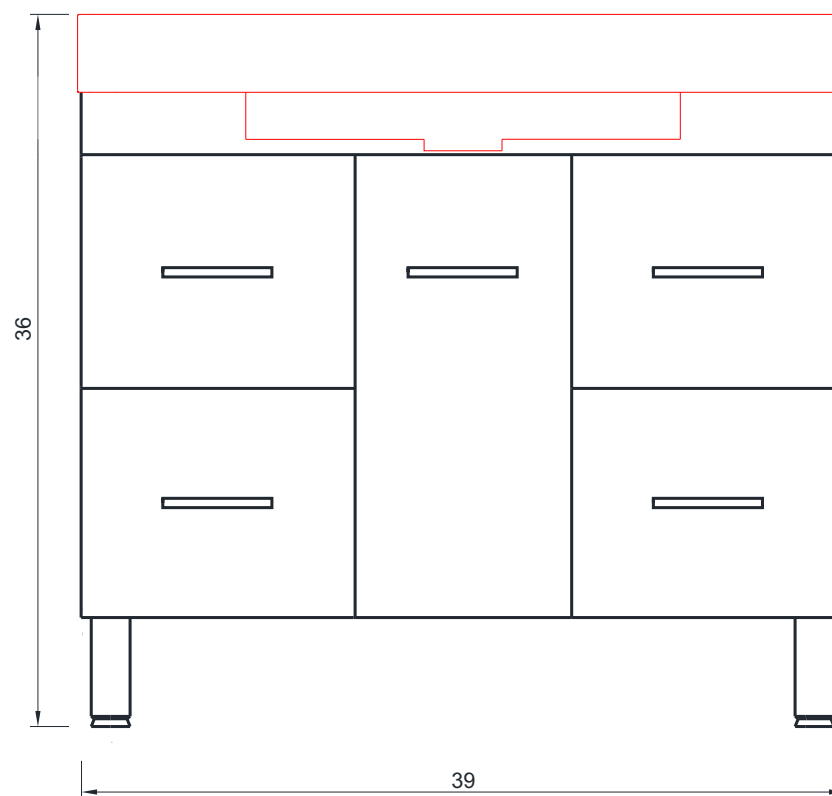

RIPLEY COLLECTION

Vanity Only

AT-8041

RIPLEY COLLECTION

SIDE VIEW

A - A SECTION

B - B SECTION

Vanity Only

AT-8041

RIPLEY COLLECTION

C - C SECTION

Vanity Only

AT-8041

RIPLEY COLLECTION

FRONT VIEW

Vanity With Top

AT-8041

RIPLEY COLLECTION

SIDE VIEW

Vanity With Top

AT-8041

RIPLEY COLLECTION

TOP VIEW

Vanity With Top