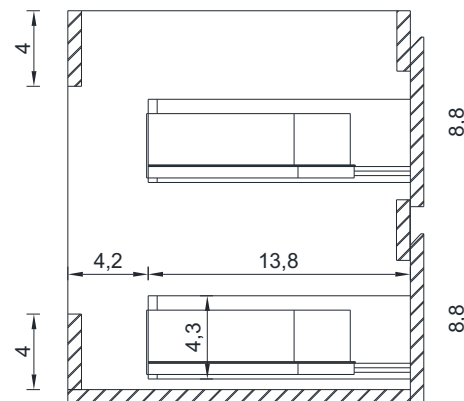

PATERNO COLLECTION

FRONT VIEW

Vanity Only

AB-MOF30

30"

PATERNO COLLECTION

SIDE VIEW

A-A SECTION