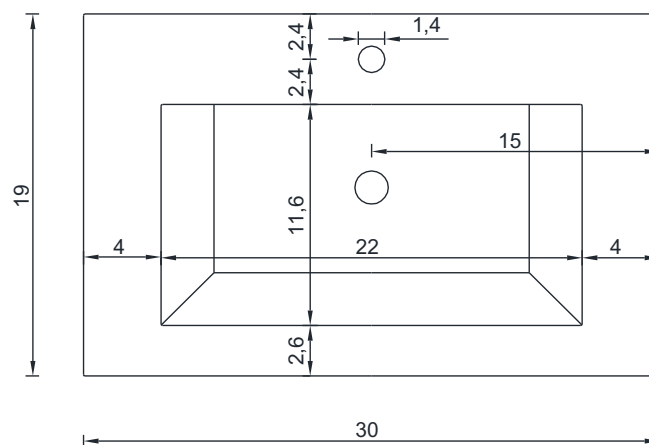

PATERNO COLLECTION

TOP VIEW

Vanity With Top

AB-MOF30