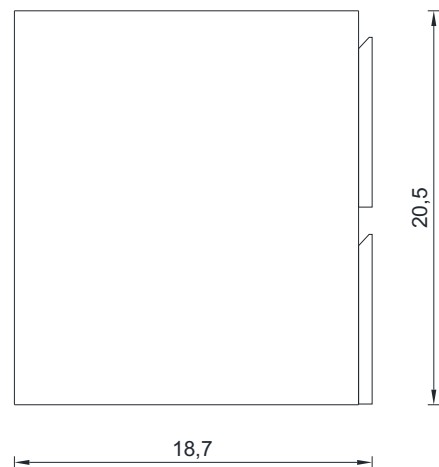

PATERNO COLLECTION

FRONT VIEW

Vanity Only

AB-MOF30

30"

PATERNO COLLECTION

SIDE VIEW

A-A SECTION