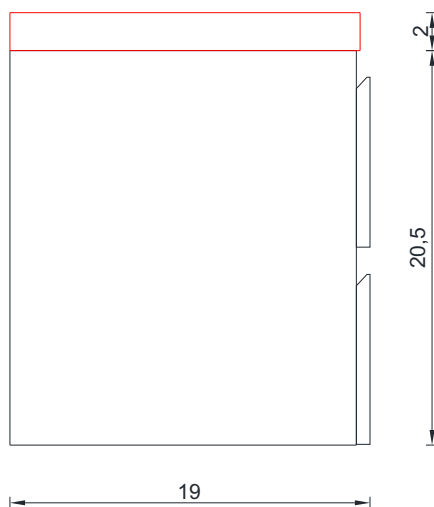

FRONT VIEW

Vanity With Top

AB-MOF30

PATERNO COLLECTION

SIDE VIEW

Vanity With Top

AB-MOF30

PATERNO COLLECTION