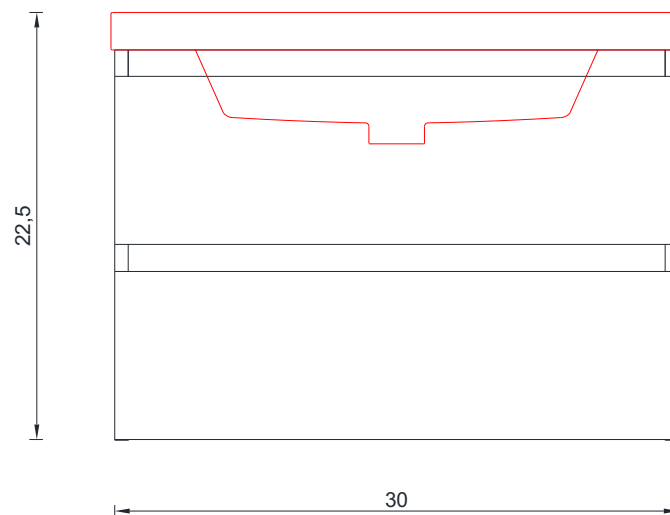

PATERNO COLLECTION

Vanity With Top

AB-MOF30