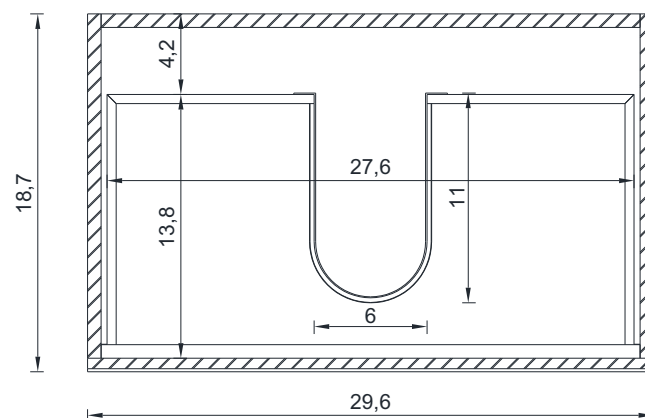

FRONT VIEW

PATERNO COLLECTION

B-B SECTION

Vanity Only

AB-MOF30