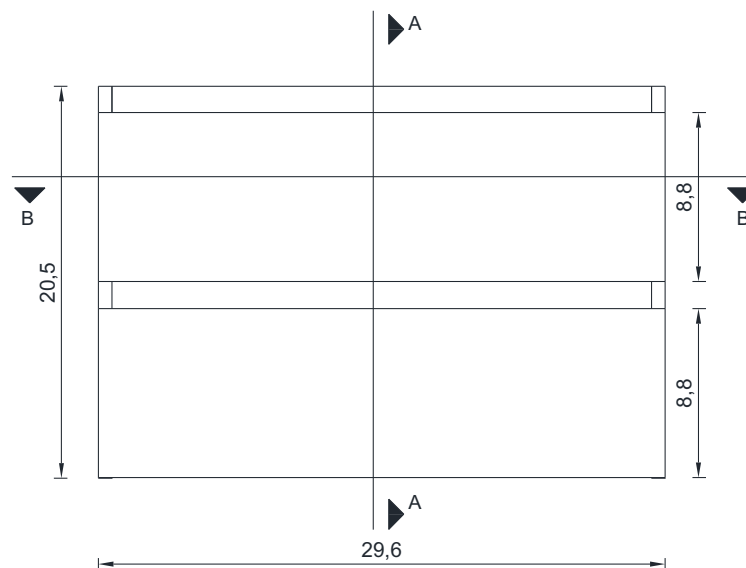

PATERNO COLLECTION

FRONT VIEW

Vanity Only

AB-MOF30

30"

PATERNO COLLECTION

SIDE VIEW

A-A SECTION