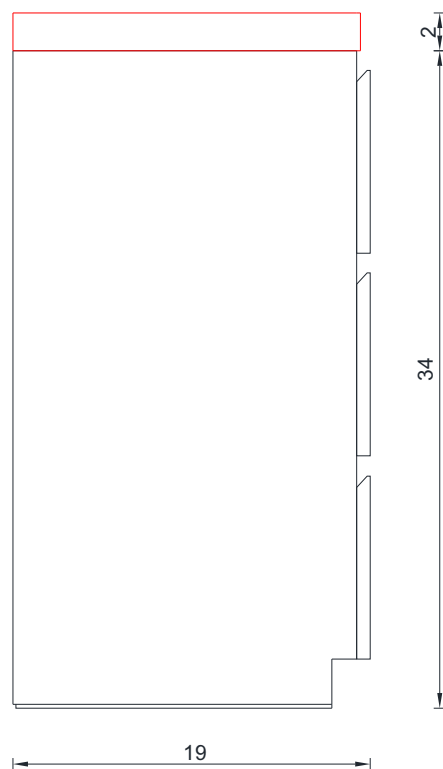

AB-MOA72

PATERNO COLLECTION

B-B SECTION

Vanity Only

AB-MOA72

72"

PATERNO COLLECTION

FRONT VIEW

Vanity With Top

AB-MOA72

PATERNO COLLECTION

SIDE VIEW

Vanity With Top

AB-MOA72

PATERNO COLLECTION

TOP VIEW