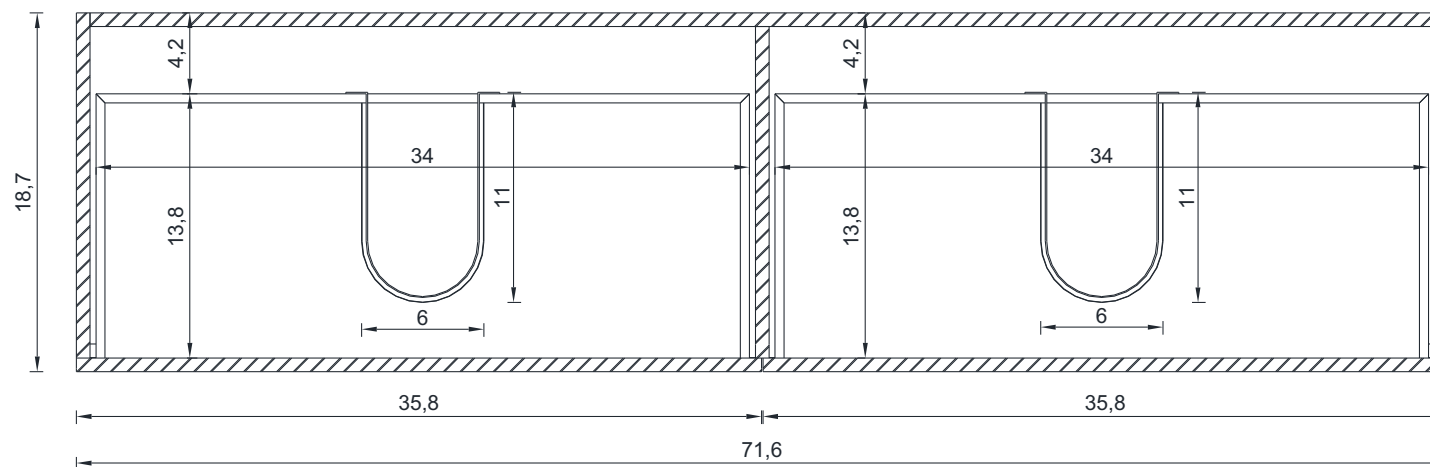

AB-MOA72

PATERNO COLLECTION

B-B SECTION

Vanity Only

AB-MOA72

72"

PATERNO COLLECTION

FRONT VIEW