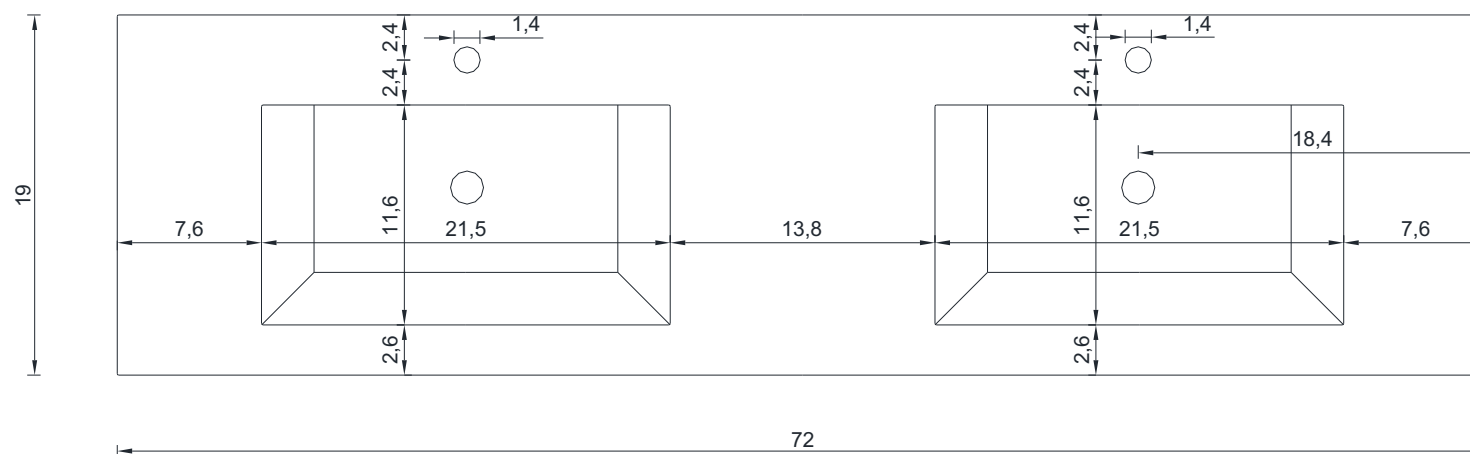

Vanity With Top

AB-MOA72

PATERNO COLLECTION

SIDE VIEW

Vanity With Top

AB-MOA72

PATERNO COLLECTION

TOP VIEW