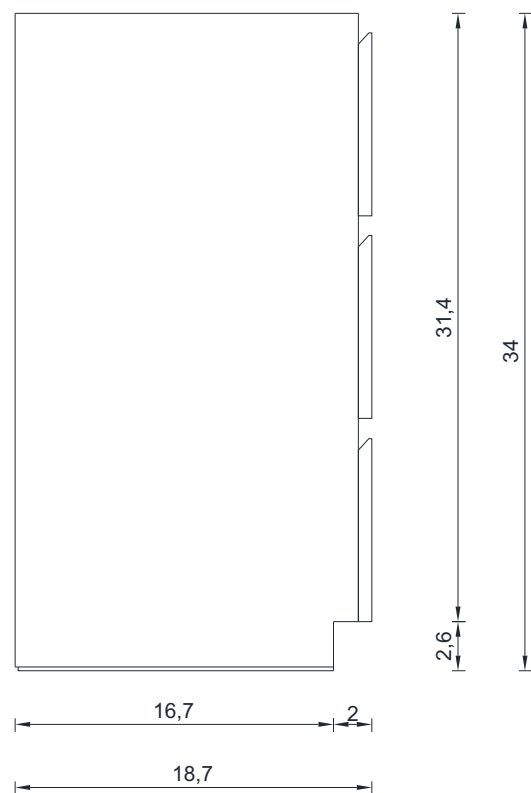

PATERNO COLLECTION

FRONT VIEW

Vanity Only

AB-MOA72

PATERNO COLLECTION

SIDE VIEW

A-A SECTION

Vanity Only

AB-MOA72

PATERNO COLLECTION

B-B SECTION

Vanity Only

AB-MOA72

72"

PATERNO COLLECTION

FRONT VIEW