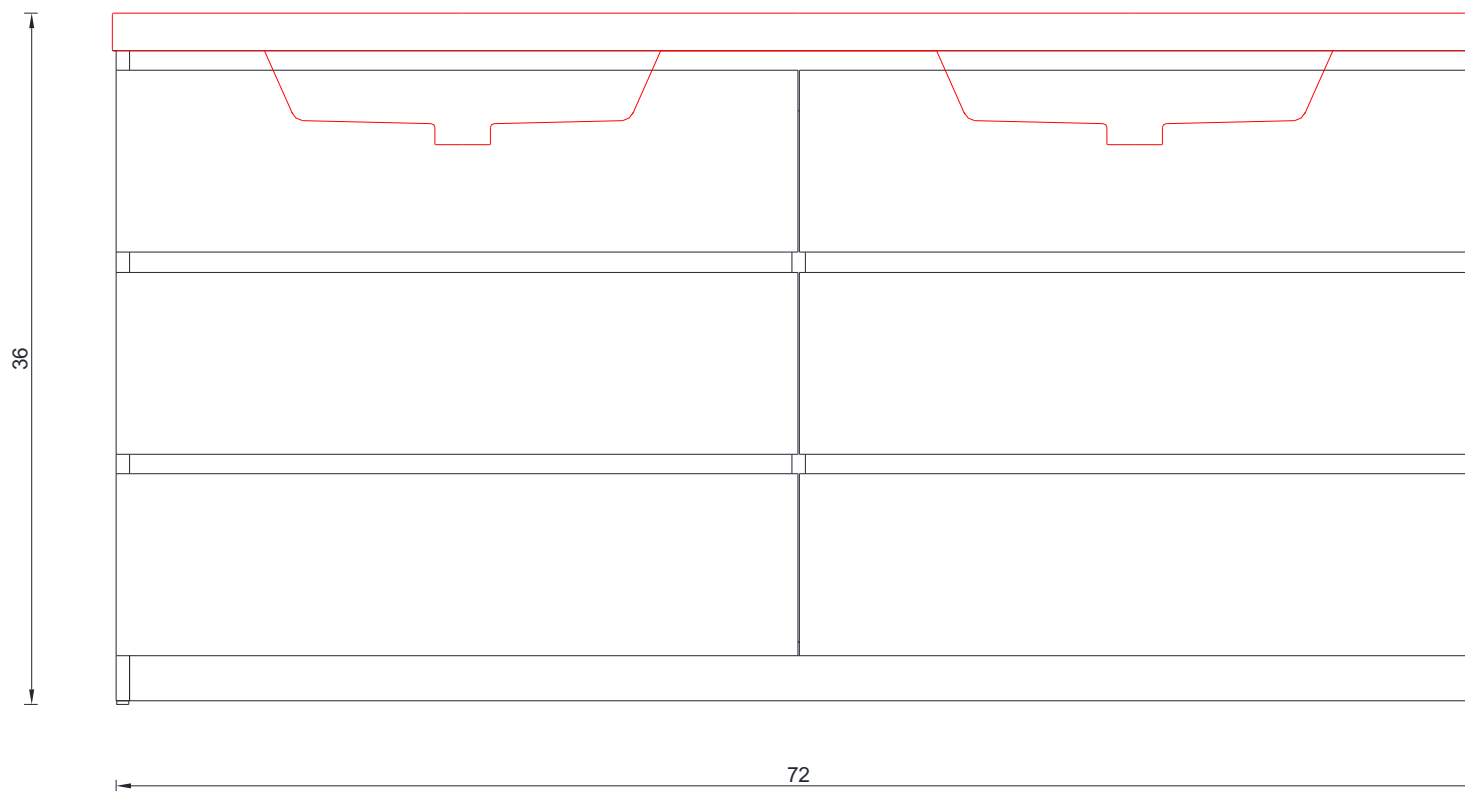

AB-MOA72

PATERNO COLLECTION

B-B SECTION

Vanity Only

AB-MOA72

72"

PATERNO COLLECTION

FRONT VIEW