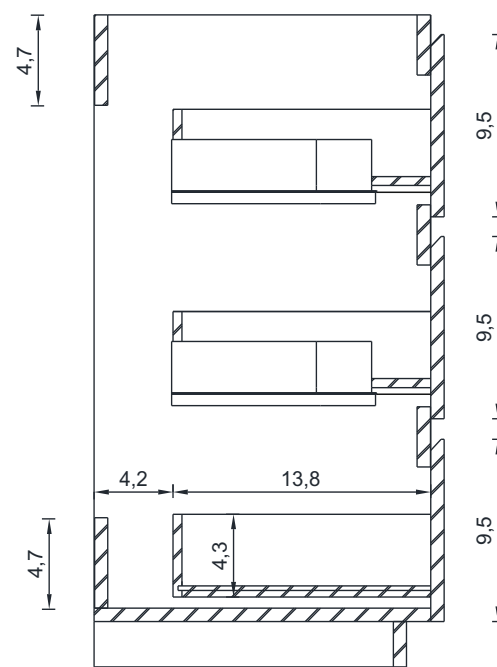

PATERNO COLLECTION

FRONT VIEW

Vanity Only

AB-MOA72

PATERNO COLLECTION

SIDE VIEW

A-A SECTION

Vanity Only

AB-MOA72

PATERNO COLLECTION

B-B SECTION

Vanity Only

AB-MOA72

72"

PATERNO COLLECTION

FRONT VIEW