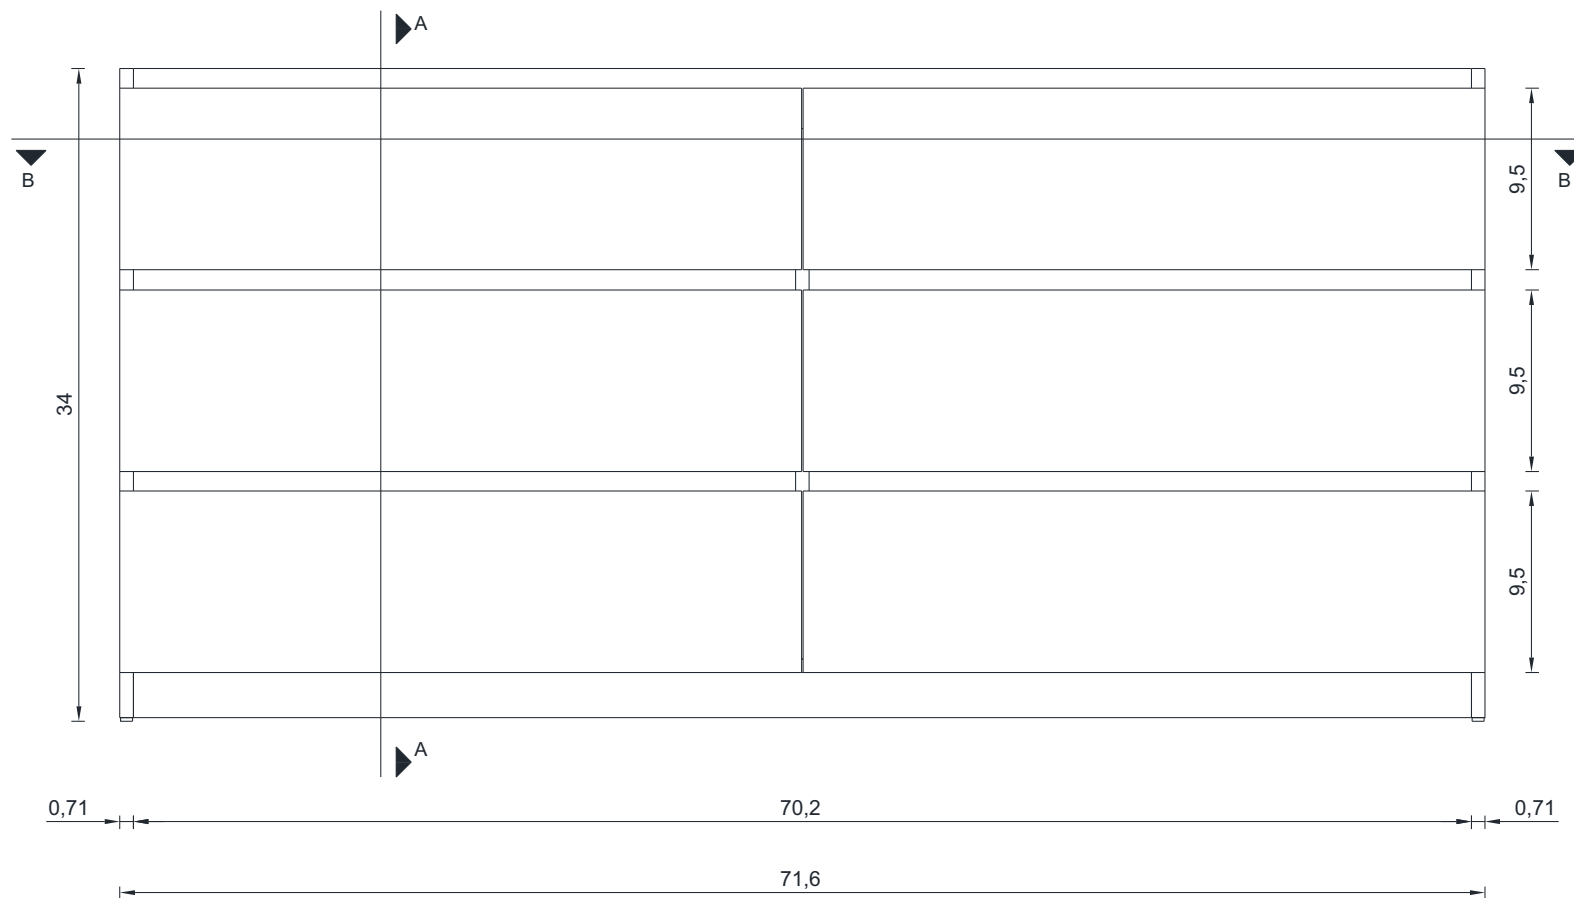

PATERNO COLLECTION

FRONT VIEW

Vanity Only

AB-MOA72

PATERNO COLLECTION

SIDE VIEW

A-A SECTION

Vanity Only

AB-MOA72

PATERNO COLLECTION

B-B SECTION

Vanity Only

AB-MOA72

72"

PATERNO COLLECTION

FRONT VIEW