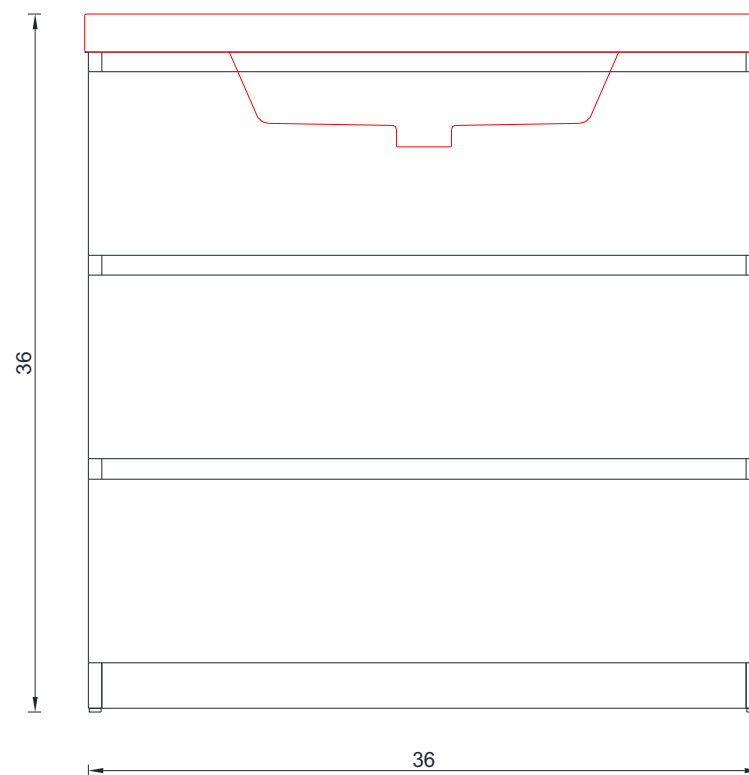

SIDE VIEW

PATERNO COLLECTION

FRONT VIEW

Vanity With Top

AB-MOA36