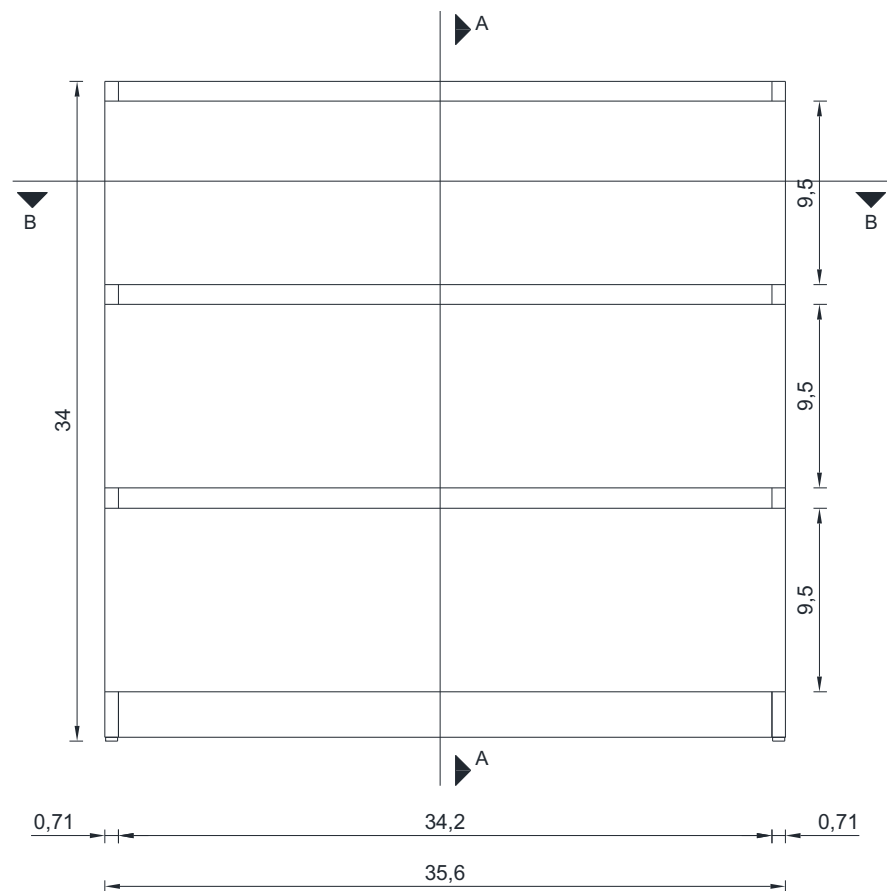

PATERNO COLLECTION

FRONT VIEW

Vanity Only

AB-MOA36