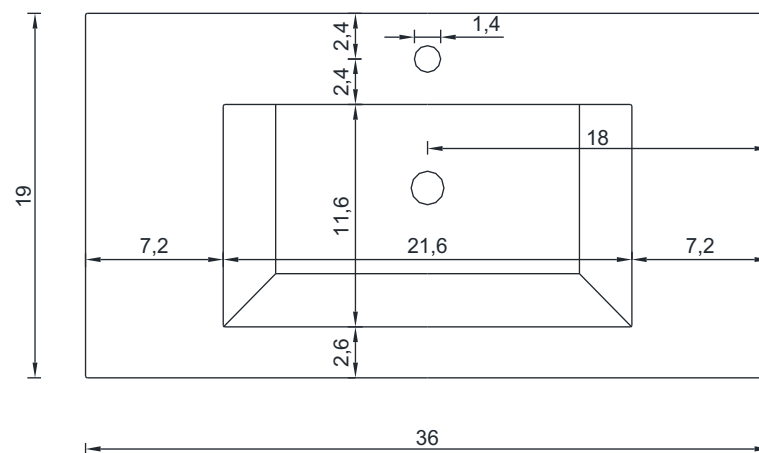

PATERNO COLLECTION

Vanity With Top

AB-MOA36