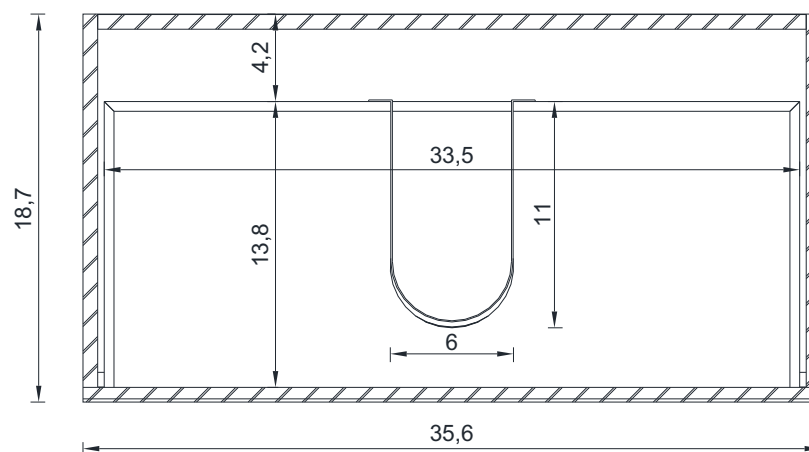

PATERNO COLLECTION

Vanity Only

AB-MOA36