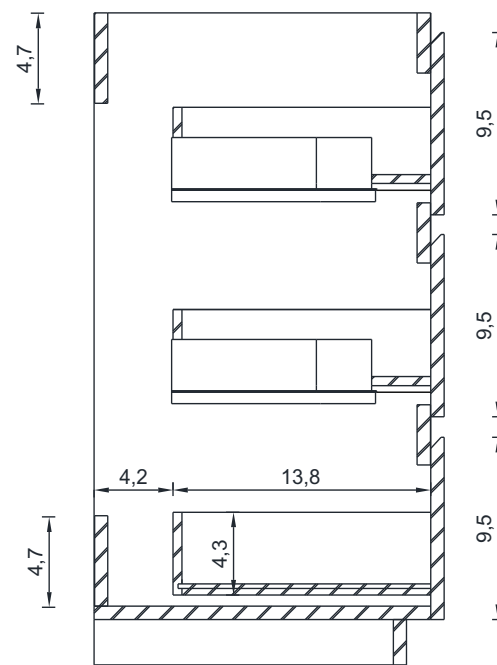

## PATERNO COLLECTION

SIDE VIEW

A-A SECTION

Vanity Only

AB-MOA36