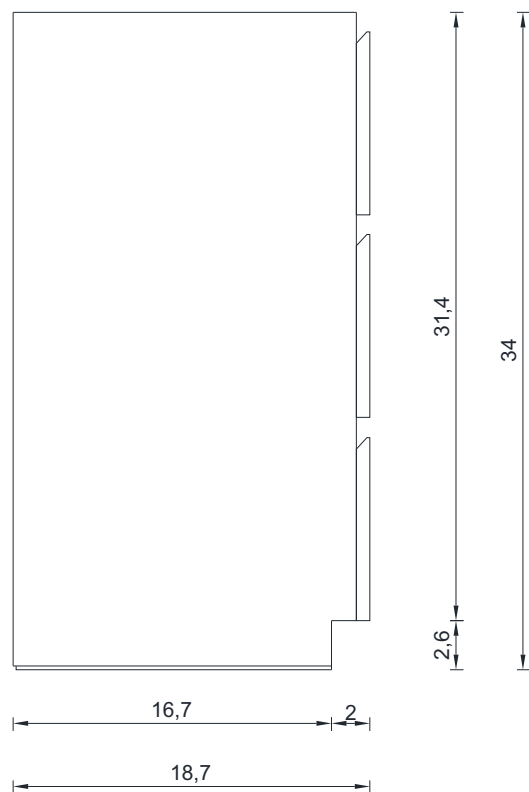

## PATERNO COLLECTION

SIDE VIEW

A-A SECTION

Vanity Only

AB-MOA36