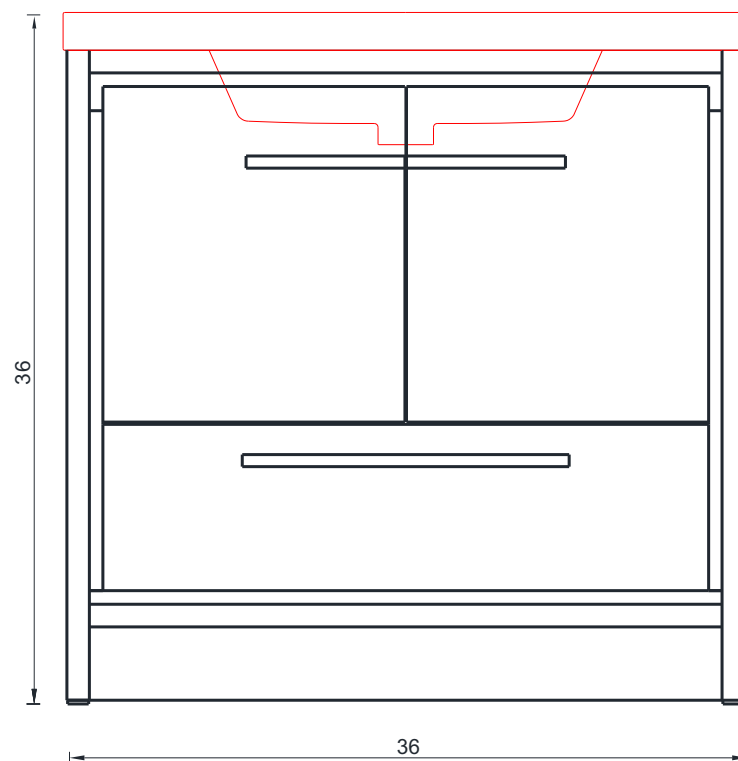

SORTINO COLLECTION

FRONT VIEW

Vanity Only

AB-MD636

SORTINO COLLECTION

SIDE VIEW

A - A SECTION

Vanity Only

AB-MD636

SORTINO COLLECTION

B - B SECTION

Vanity Only

AB-MD636

SORTINO COLLECTION

FRONT VIEW

Vanity With Top

AB-MD636

SORTINO COLLECTION

SIDE VIEW

Vanity With Top

AB-MD636

SORTINO COLLECTION

TOP VIEW

Vanity With Top