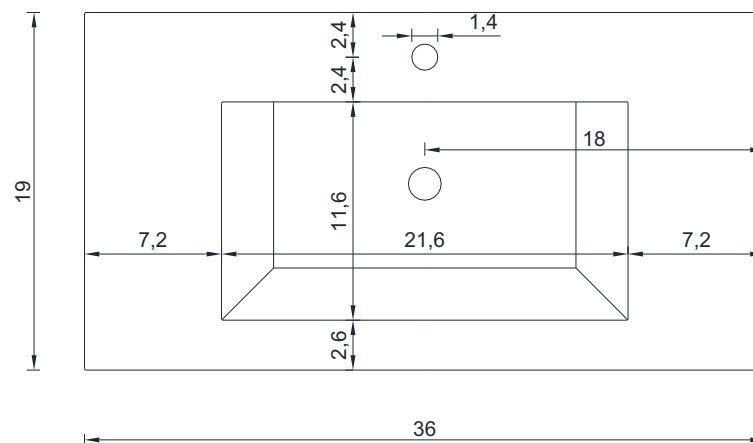

AB-MD636

SORTINO COLLECTION

SIDE VIEW

Vanity With Top

AB-MD636

SORTINO COLLECTION

TOP VIEW

Vanity With Top