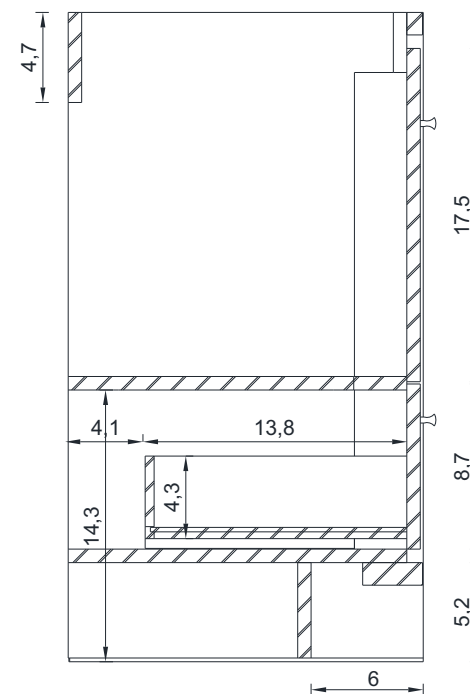

SORTINO COLLECTION

FRONT VIEW

Vanity Only

AB-MD636

SORTINO COLLECTION

SIDE VIEW

A - A SECTION

Vanity Only

AB-MD636

SORTINO COLLECTION

B - B SECTION

Vanity Only

AB-MD636

SORTINO COLLECTION

FRONT VIEW

Vanity With Top

AB-MD636

SORTINO COLLECTION

SIDE VIEW

Vanity With Top

AB-MD636

SORTINO COLLECTION

TOP VIEW

Vanity With Top