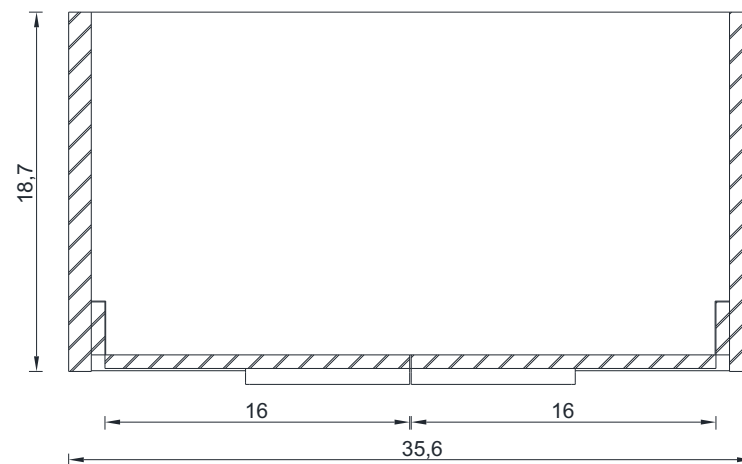

SORTINO COLLECTION

FRONT VIEW

Vanity Only

AB-MD636

SORTINO COLLECTION

SIDE VIEW

A - A SECTION

Vanity Only

AB-MD636

SORTINO COLLECTION

B - B SECTION

Vanity Only

AB-MD636

SORTINO COLLECTION

FRONT VIEW

Vanity With Top