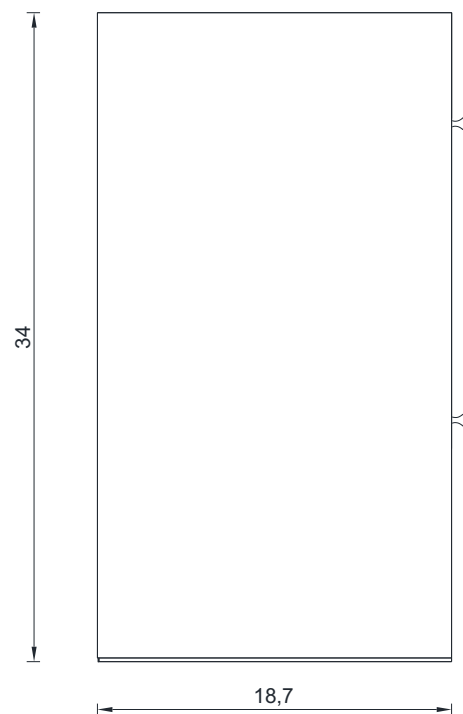

SORTINO COLLECTION

FRONT VIEW

Vanity Only

AB-MD636

SORTINO COLLECTION

SIDE VIEW

A - A SECTION

Vanity Only

AB-MD636

SORTINO COLLECTION

B - B SECTION

Vanity Only

AB-MD636

SORTINO COLLECTION

FRONT VIEW

Vanity With Top