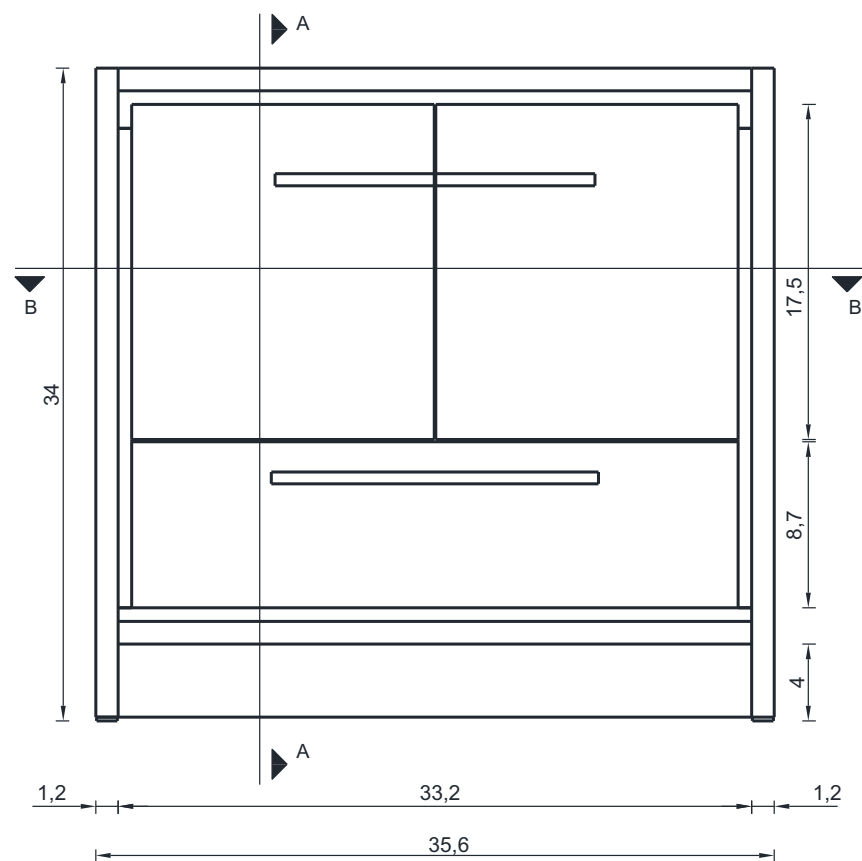

SORTINO COLLECTION

FRONT VIEW

Vanity Only

AB-MD636

SORTINO COLLECTION

SIDE VIEW

A - A SECTION

Vanity Only

AB-MD636

SORTINO COLLECTION

B - B SECTION

Vanity Only

AB-MD636

SORTINO COLLECTION

FRONT VIEW

Vanity With Top

AB-MD636

SORTINO COLLECTION

SIDE VIEW

Vanity With Top

AB-MD636

SORTINO COLLECTION

TOP VIEW

Vanity With Top