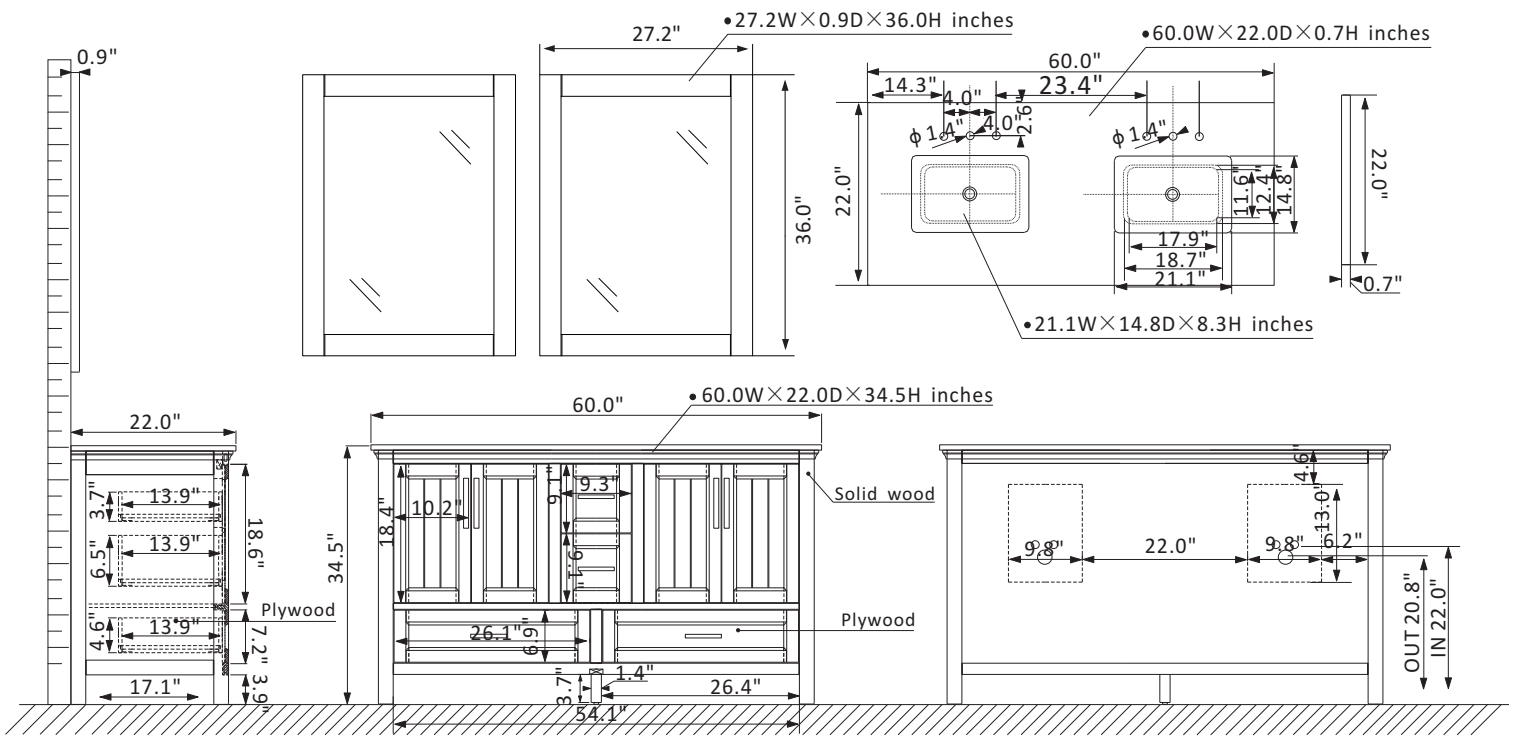

Altair Isla Vanity Collection 538060-GR-CA

Features

Construction: Solid wood / plywood

Finish: White, Gray or Classic Blue Finish

Countertop: Natural Carrara white marble

Sink: Two rectangular, undermount ceramic basins with overflow included

Faucet: Countertop pre-drilled for two 8" wide faucet holes

Door/Drawer: 4 soft-closing drawers (2 small, 2 large) and 4 soft-closing doors

Mirror: Dual matching, framed mirrors

Hardware: Brushed nickel finish hardware(White)/Brushed copper finish hardware(Gray/Blue)