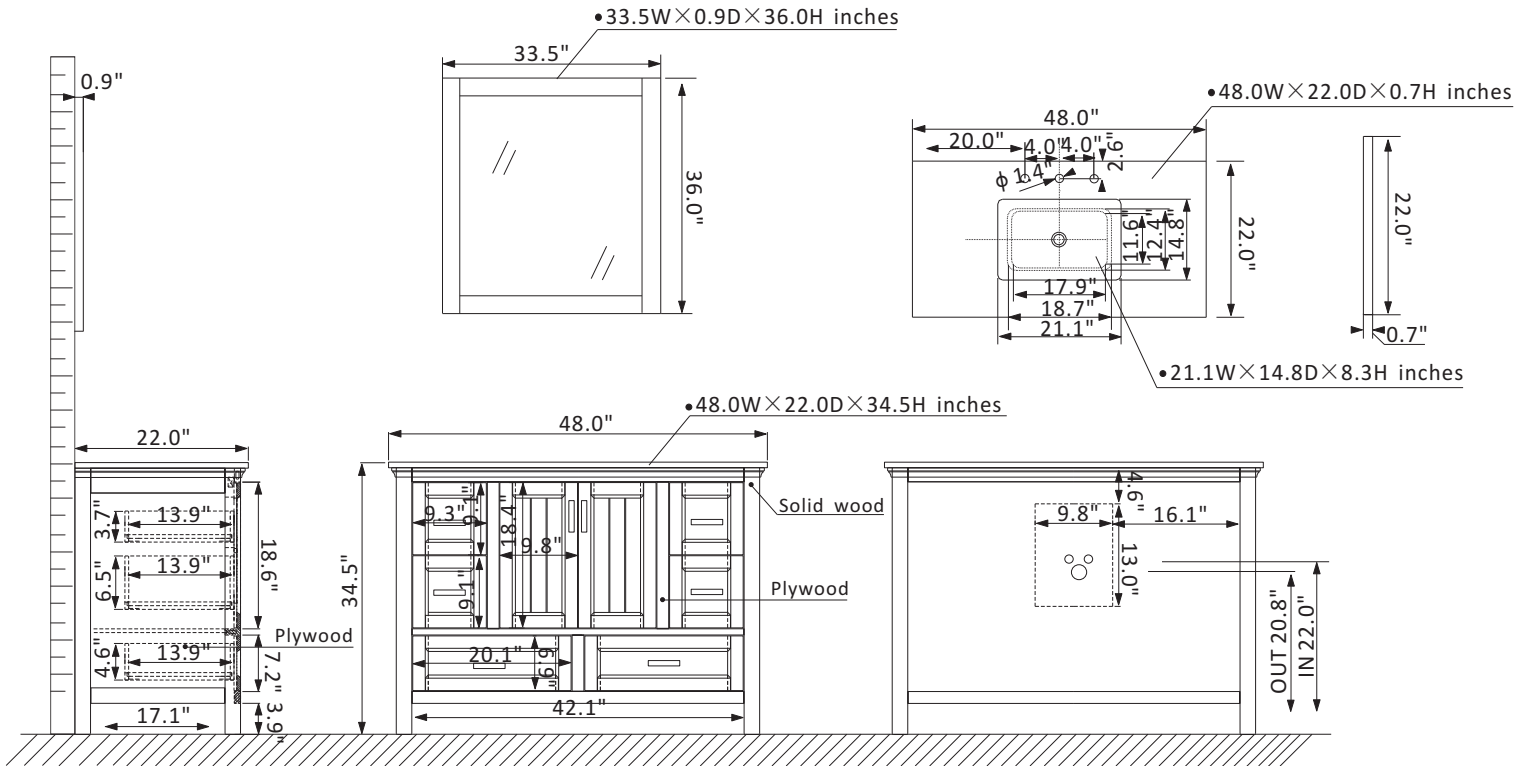

Altair Isla Vanity Collection 538048-GR-CA

Features

Construction: Solid wood / plywood

Finish: White, Gray or Classic Blue Finish

Countertop: Natural Carrara white marble

Sink: Rectangular, undermount ceramic basin with overflow included

Faucet: Countertop pre-drilled for 8" wide faucet hole

Door/Drawer: 6 soft-closing drawers (4 small, 2 large) and 2 soft-closing doors

Mirror: Single matching, framed mirror

Hardware: Brushed nickel finish hardware(White)/Brushed copper finish hardware(Gray/Blue)