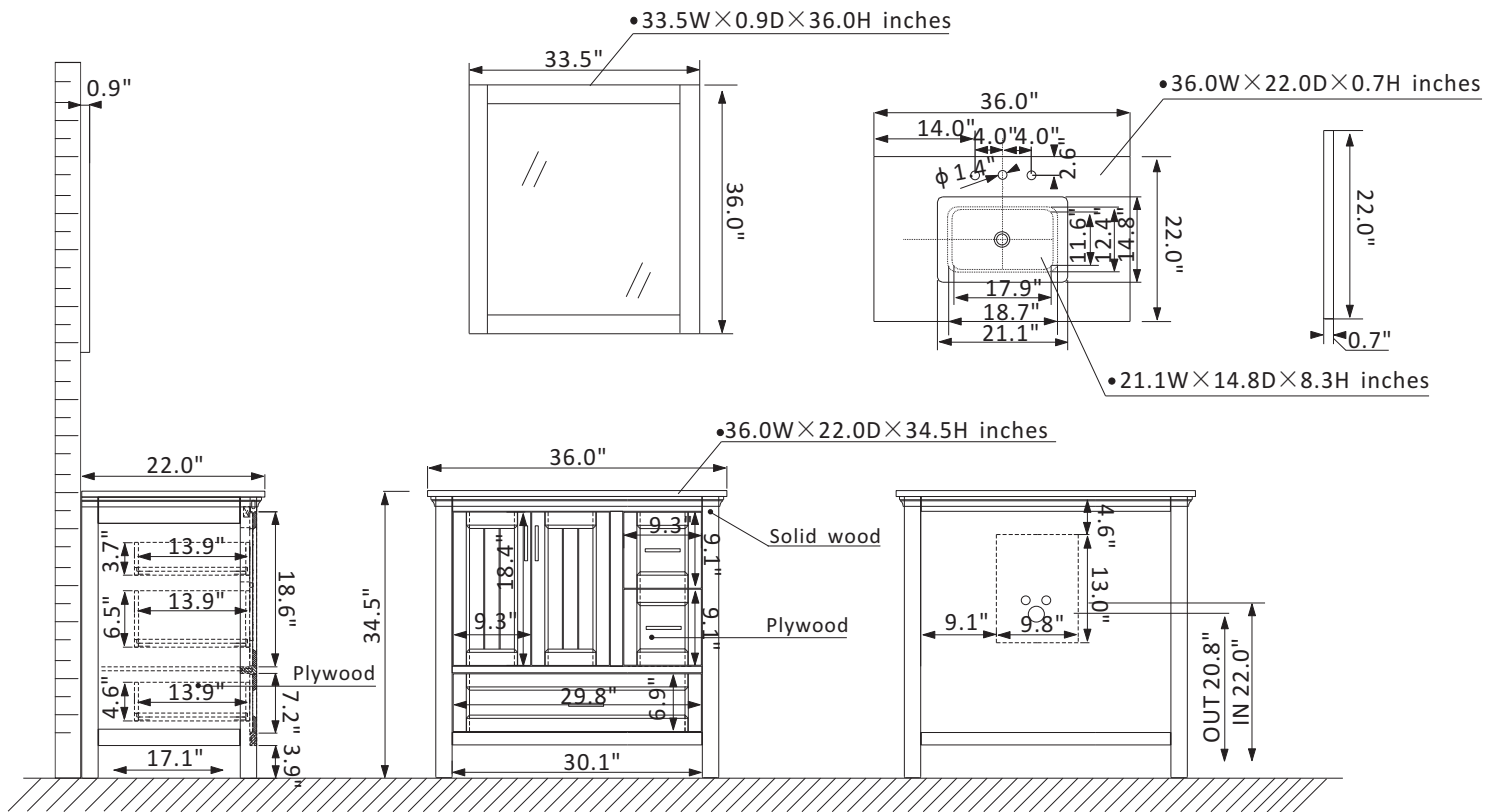

# Altair Isla Vanity Collection 538036-GR-CA

## Features

Construction: Solid wood / plywood

Finish: White, Gray or Classic Blue Finish

Countertop: Natural Carrara white marble

Sink: Rectangular, undermount ceramic basin with overflow included

Faucet: Countertop pre-drilled for 8" wide faucet hole