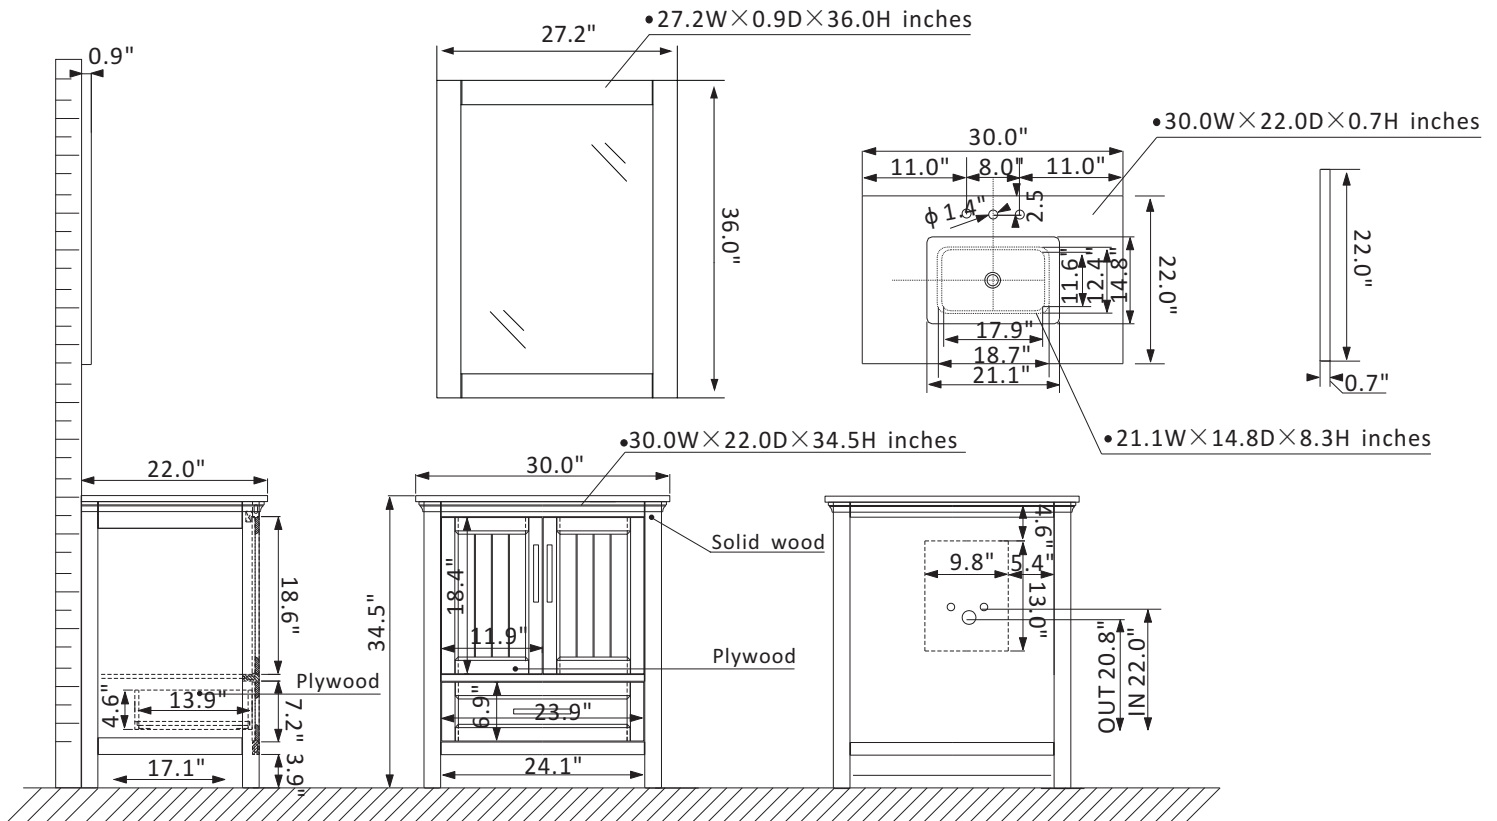

Altair Isla Vanity Collection 538030-GR-CA

Features

Construction: Solid wood / plywood

Finish: White, Gray or Classic Blue Finish

Countertop: Natural Carrara white marble

Sink: Rectangular, undermount ceramic basin with overflow included

Faucet: Countertop pre-drilled for 8" wide faucet hole

Door/Drawer: 1 soft-closing drawer and 2 soft-closing doors

Mirror: Single matching, framed mirror

Hardware: Brushed nickel finish hardware(White)/Brushed copper finish hardware(Gray/Blue)