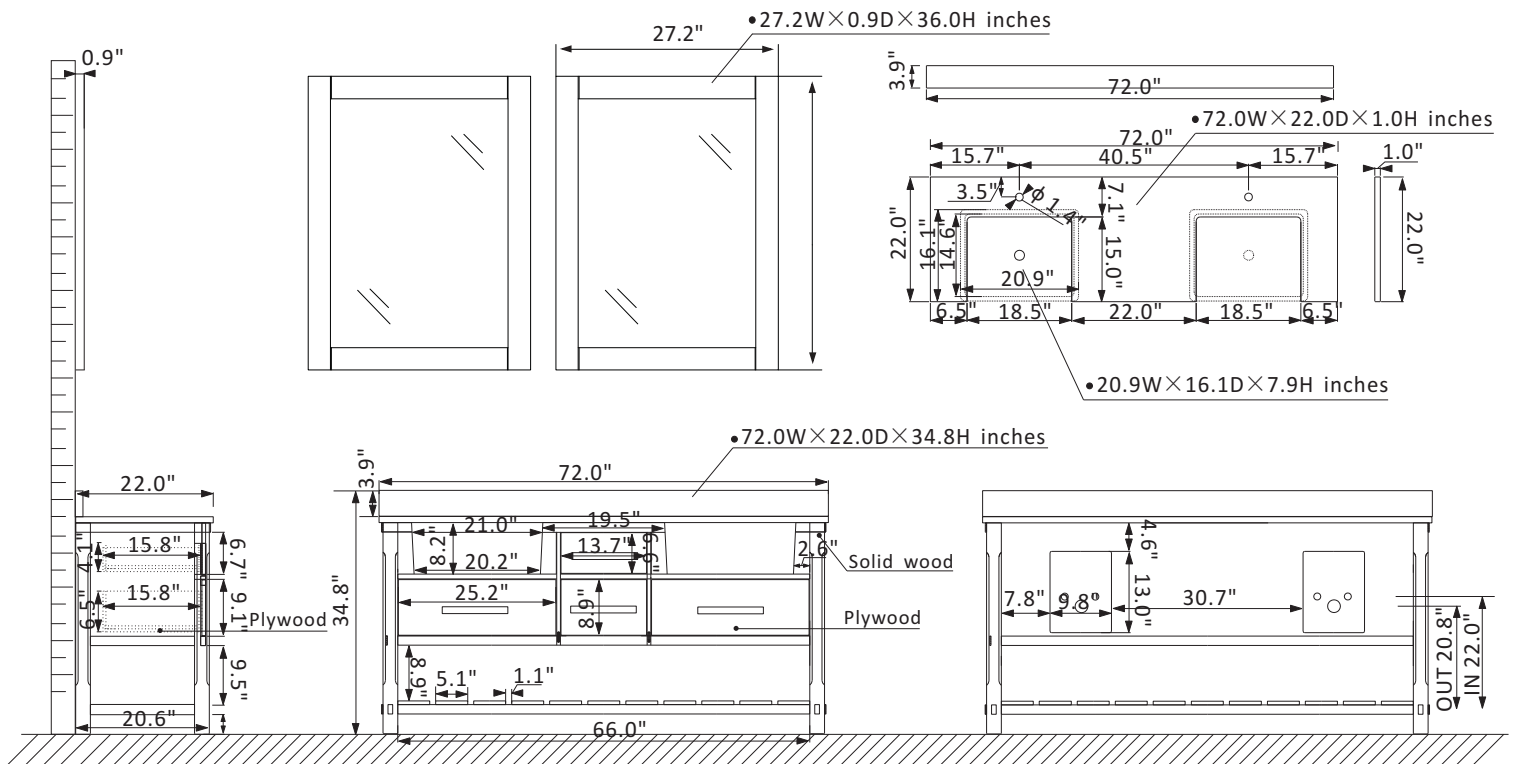

Altair Georgia Vanity Collection 537072-JB-AW

Features

Construction: Solid wood / plywood

Finish: White or Jewelry Blue Finish

Countertop: Composite Carrara White Stone Countertop with backsplash

Sink: Two Rectangular, Farmhouse Basins without overflow

Faucet: Countertop pre-drilled for two faucet holes

Door/Drawer: 4 soft-closing drawers with open shelf

Mirror: Dual matching, framed mirrors

Hardware: Brushed nickel finish hardware(White)/Brushed copper finish hardware(Blue)

Shelf: Bottom shelf storage for towels

Installation: Easy plumbing and faucet installation*

* Does not include faucet, drain assembly or P-trap

ALTAIR
FASHION BATHROOM LIFE