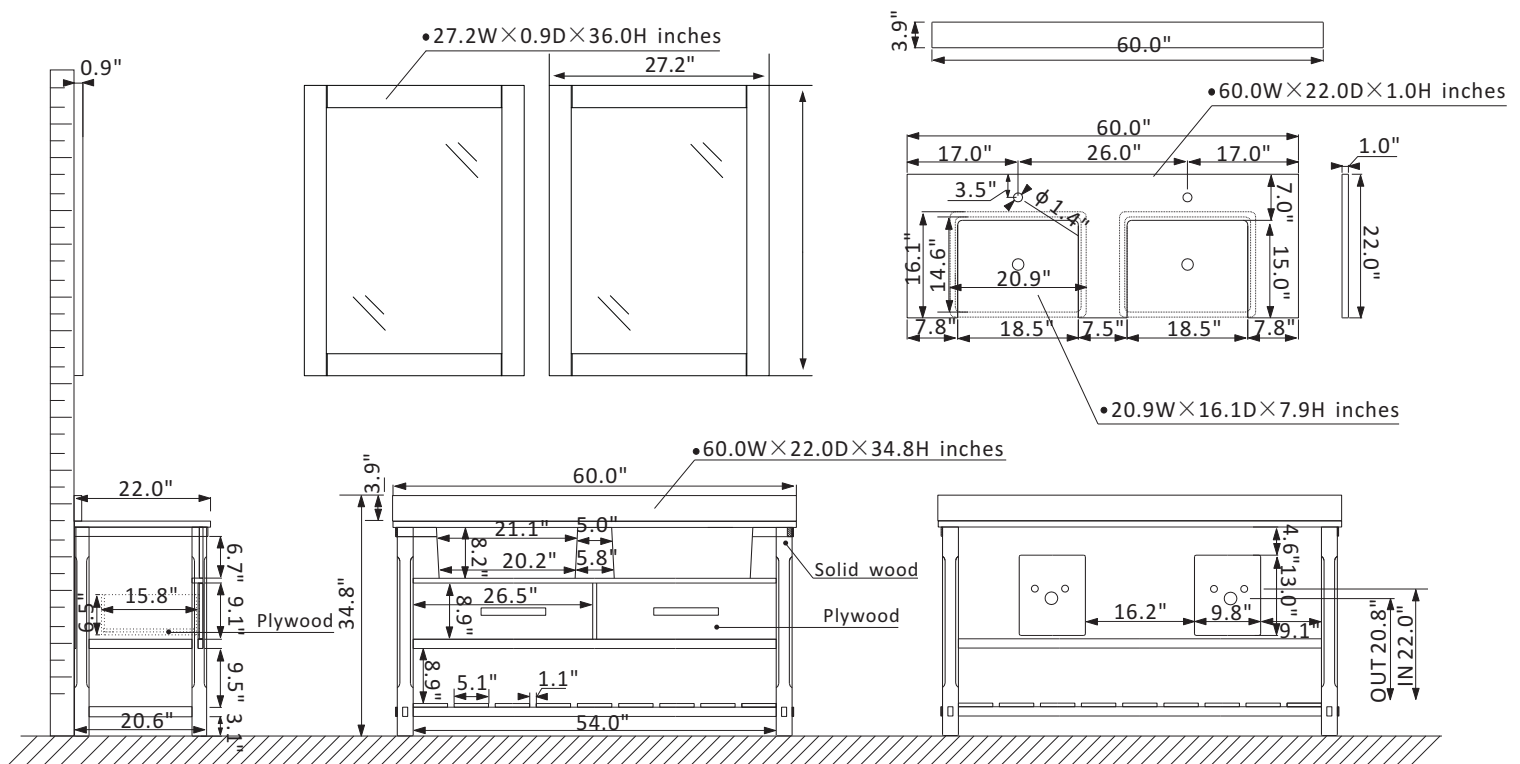

Altair Georgia Vanity Collection 537060-JB-AW

Features

Construction: Solid wood / plywood

Finish: White or Jewelry Blue Finish

Countertop: Composite Carrara White Stone Countertop with backsplash)

Sink: Two Rectangular, Farmhouse Basins without overflow

Faucet: Countertop pre-drilled for two faucet holes

Door/Drawer: 2 soft-closing drawers with 2 handles and open shelf

Mirror: Dual matching, framed mirrors

Hardware: Brushed nickel finish hardware(White)/Brushed copper finish hardware(Blue)

Shelf: Bottom shelf storage for towels

Installation: Easy plumbing and faucet installation*

* Does not include faucet, drain assembly or P-trap

ALTAIR
FASHION BATHROOM LIFE