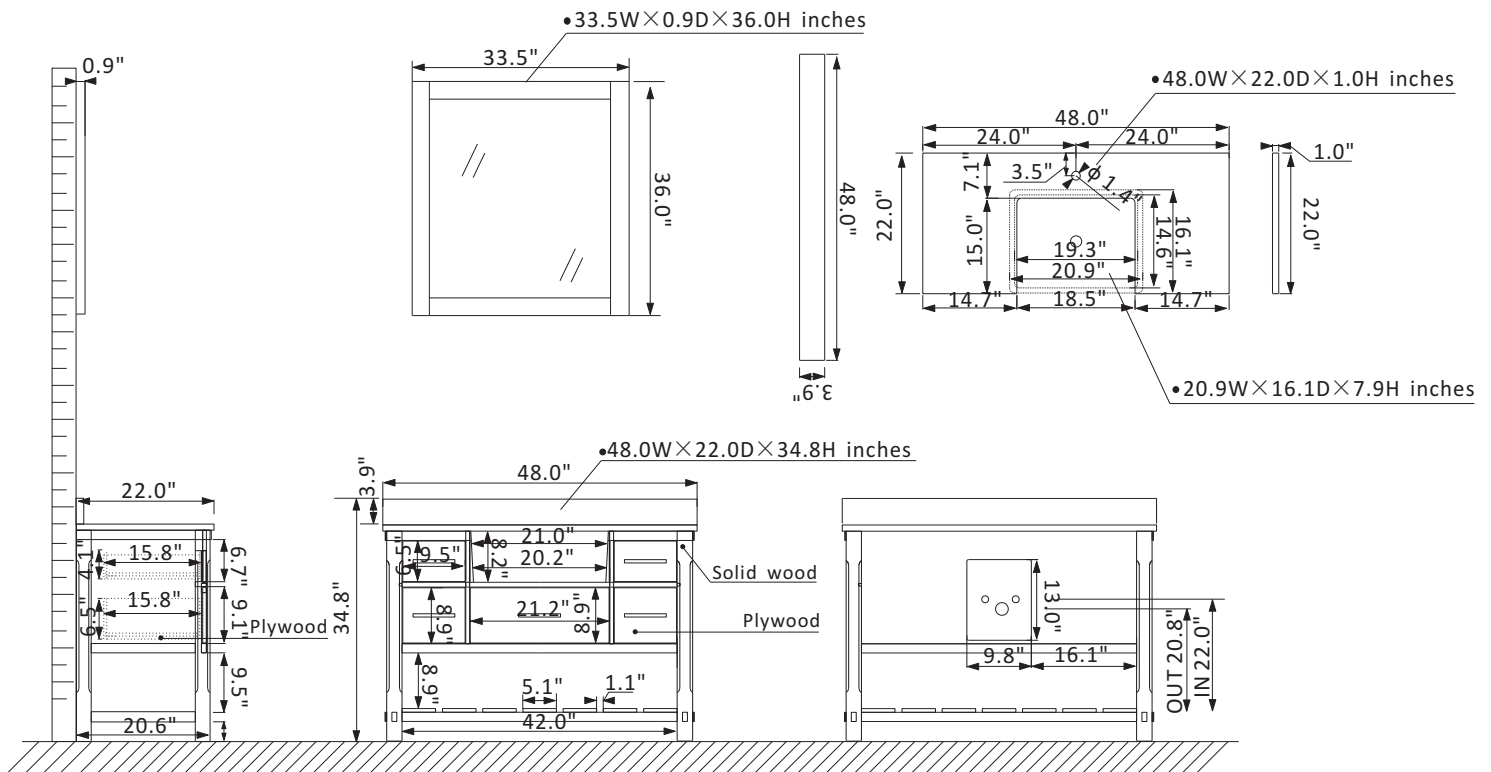

Altair Georgia Vanity Collection 537048-JB-AW

Features

Construction: Solid wood / plywood

Finish: White or Jewelry Blue Finish

Countertop: Composite Carrara White Stone Countertop with backsplash

Sink: Rectangular, Farmhouse Basin without overflow

Faucet: Countertop pre-drilled for single faucet hole

Door/Drawer: 5 soft-closing drawers with open shelf

Mirror: Single matching, framed mirror

Hardware: Brushed nickel finish hardware(White)/Brushed copper finish hardware(Blue)

Shelf: Bottom shelf storage for towels

Installation: Easy plumbing and faucet installation*

* Does not include faucet, drain assembly or P-trap

ALTAIR
FASHION BATHROOM LIFE