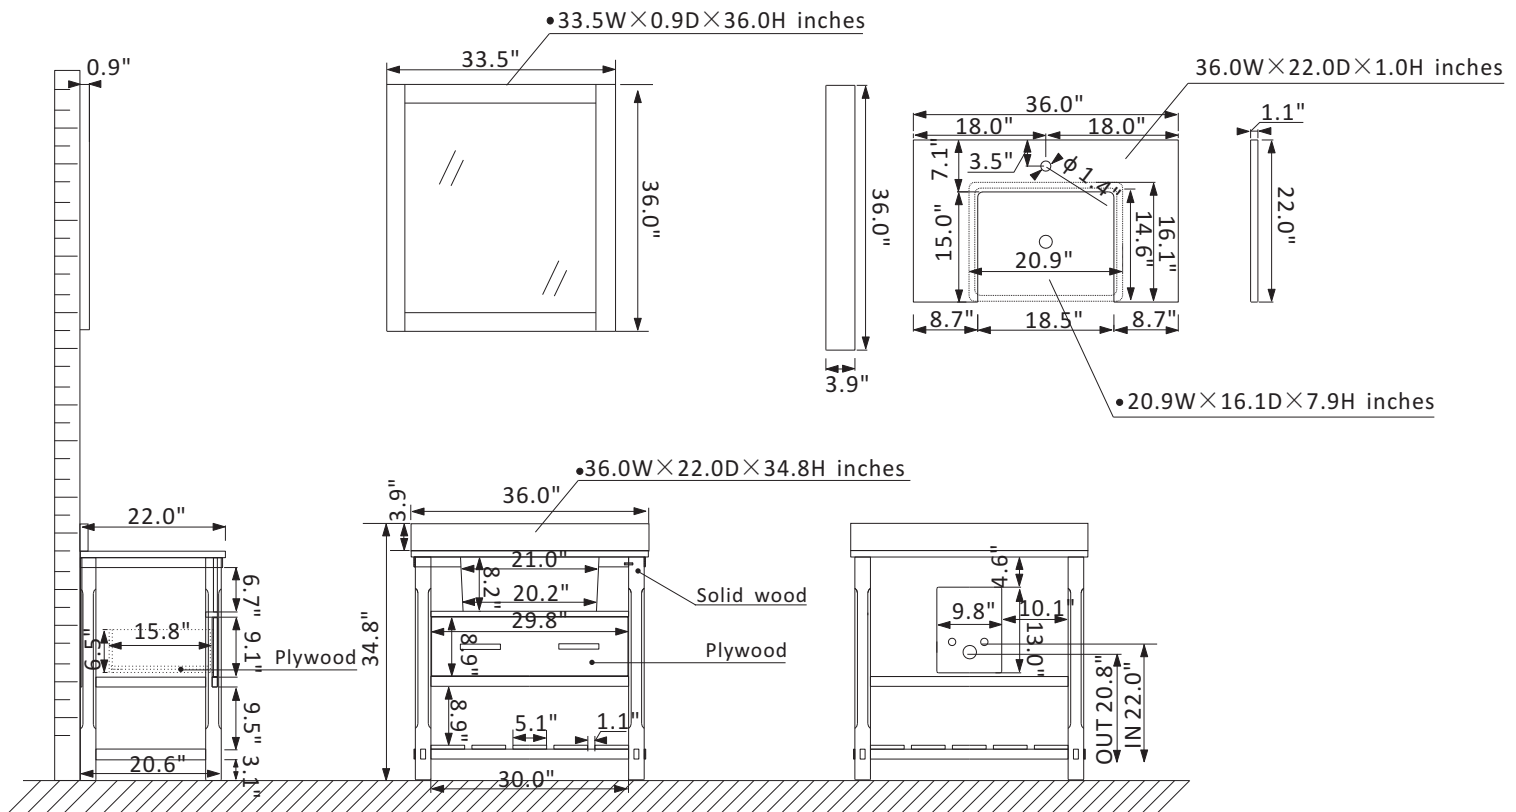

Altair Georgia Vanity Collection 537036-JB-AW

Features

Construction: Solid wood / plywood

Finish: White or Jewelry Blue Finish

Countertop: Composite Carrara White Stone Countertop with backsplash

Sink: Rectangular, Farmhouse Basin without overflow

Faucet: Countertop pre-drilled for single faucet hole

Door/Drawer: 1 soft-closing drawer with 2 handles and open shelf

Mirror: Single matching, framed mirror

Hardware: Brushed nickel finish hardware(White)/Brushed copper finish hardware(Blue)

Shelf: Bottom shelf storage for towels

Installation: Easy plumbing and faucet installation*

* Does not include faucet, drain assembly or P-trap

ALTAIR
FASHION BATHROOM LIFE