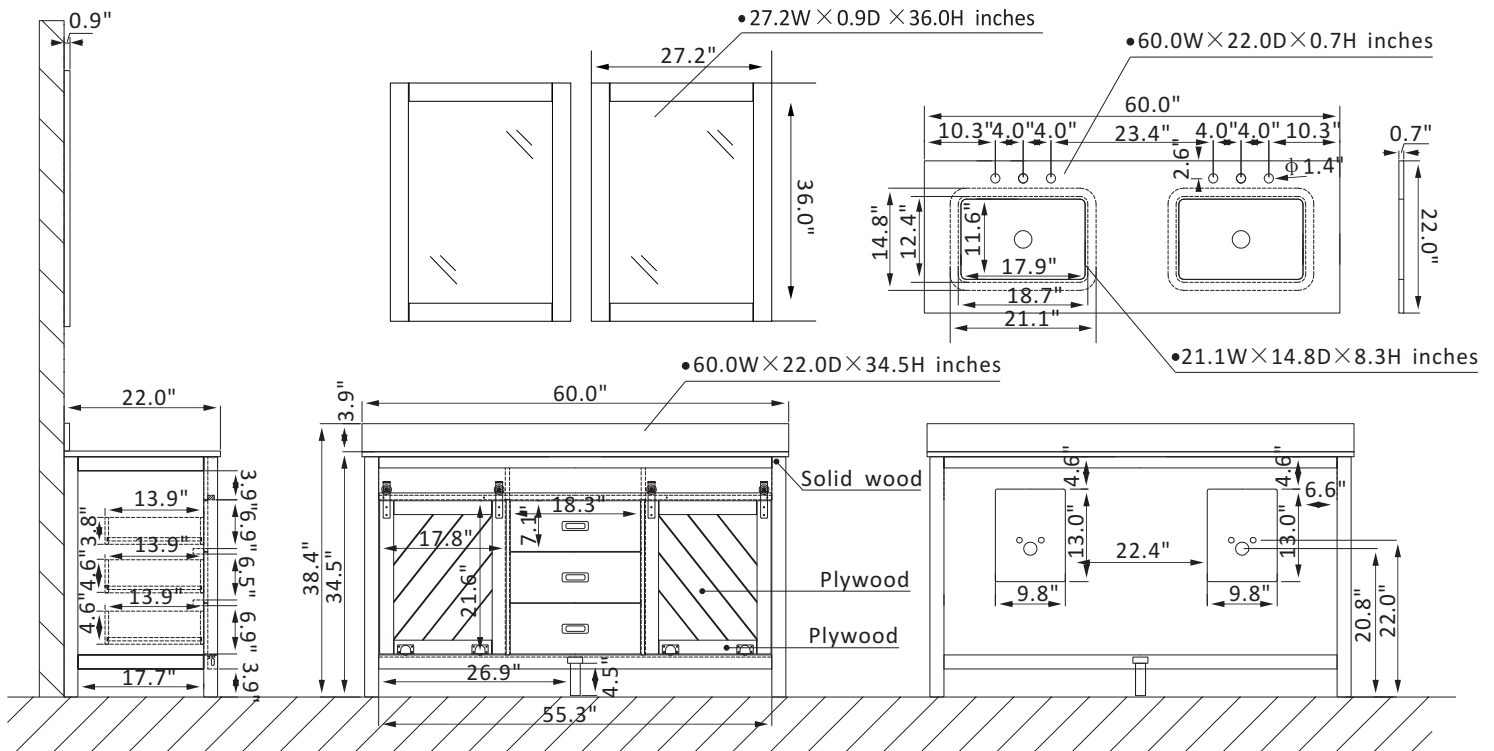

Altair Kinsley Vanity Collection 536060-GR-CA

Features

Construction: Solid wood / plywood

Finish: White or Gray Finish

Countertop: Natural Carrara white marble

Sink: Two rectangular, undermount ceramic basins with overflow included

Faucet: Countertop pre-drilled for two 8" wide faucet holes

Door/Drawer: 2 soft-sliding doors and 3 soft-closing drawers

Mirror: Dual matching, framed mirrors

Hardware: Zinc alloy black finish hardware

Installation: Easy plumbing and faucet installation*