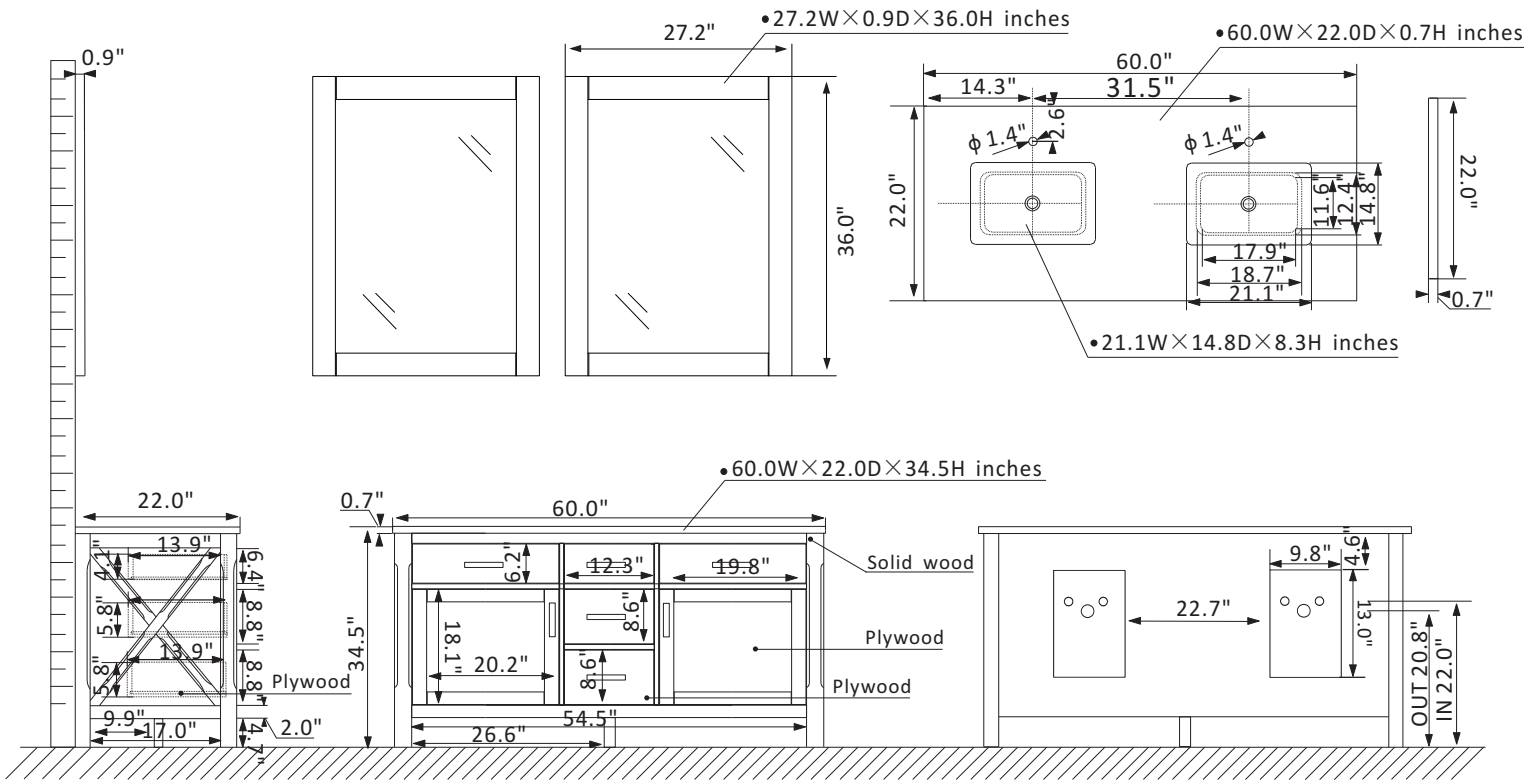

# Altair Maribella Vanity Collection 535060-RL-CA

## Features

Construction: Solid wood / plywood

Finish: White or Rust Black Finish

Countertop: Natural Carrara white marble

Sink: Rectangular, undermount ceramic basin with overflow included

Faucet: Countertop pre-drilled for single faucet hole

Door/Drawer: 2 flip-down drawers on top, 3 soft-closing drawers and 2 soft-closing doors

Mirror: Dual matching, framed mirrors

Hardware: Zinc alloy black finish hardware

Installation: Easy plumbing and faucet installation\*