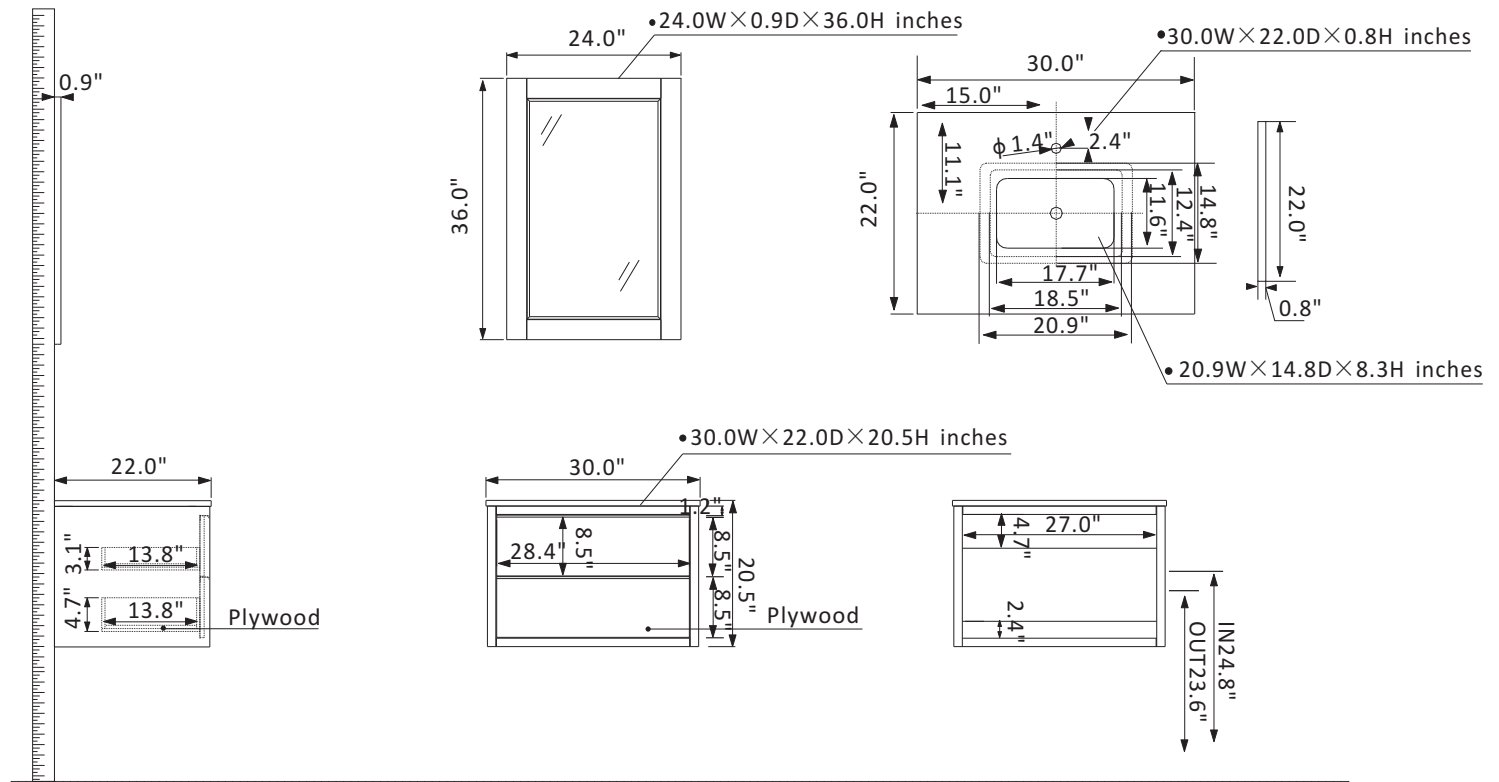

# Altair Morgan Vanity Collection 534030-WH-AW

## Features

Construction: Solid wood / plywood

Finish: White Finish

Countertop: Composite Carrara White Stone Countertop

Sink: Rectangular, undermount ceramic basin with overflow included

Faucet: Countertop pre-drilled for single faucet hole

Door/Drawer: 1 bridge-shaped drawer and 1 soft-closing drawer

Mirror: Single matching, framed mirror

Hardware: Brushed copper finish hardware

Installation: Easy plumbing and faucet installation\*

\* Does not include faucet, drain assembly, backsplash or P-trap