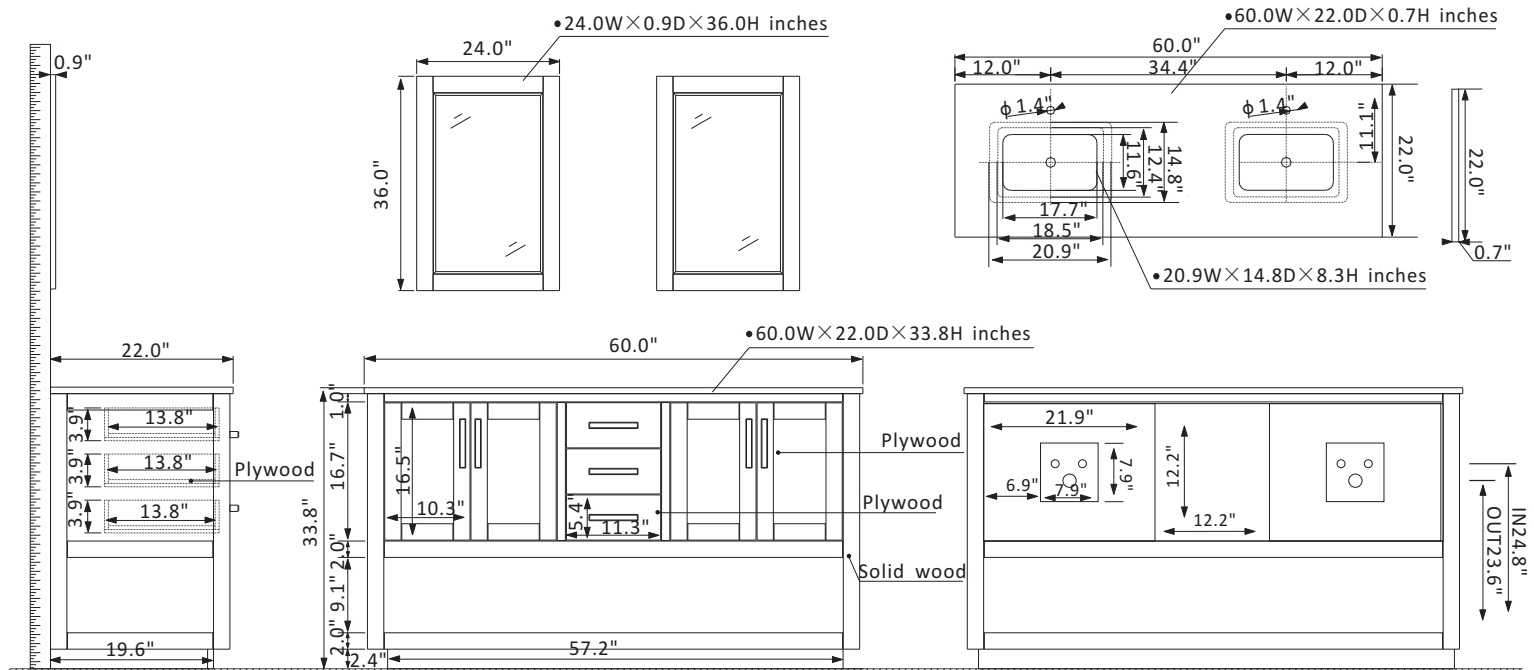

Altair Remi Vanity Collection 532060-GR-CA

Features

Construction: Solid wood / plywood

Finish: White, Gray or Royal Blue Finish

Countertop: Natural Carrara white marble

Sink: Two rectangular, undermount ceramic basins with overflow included

Faucet: Countertop pre-drilled for two single faucet holes

Door/Drawer: 4 soft-closing doors and 3 soft-closing drawers

Mirror: Dual matching, framed mirrors

Hardware: Brushed copper finish hardware

Installation: Easy plumbing and faucet installation*