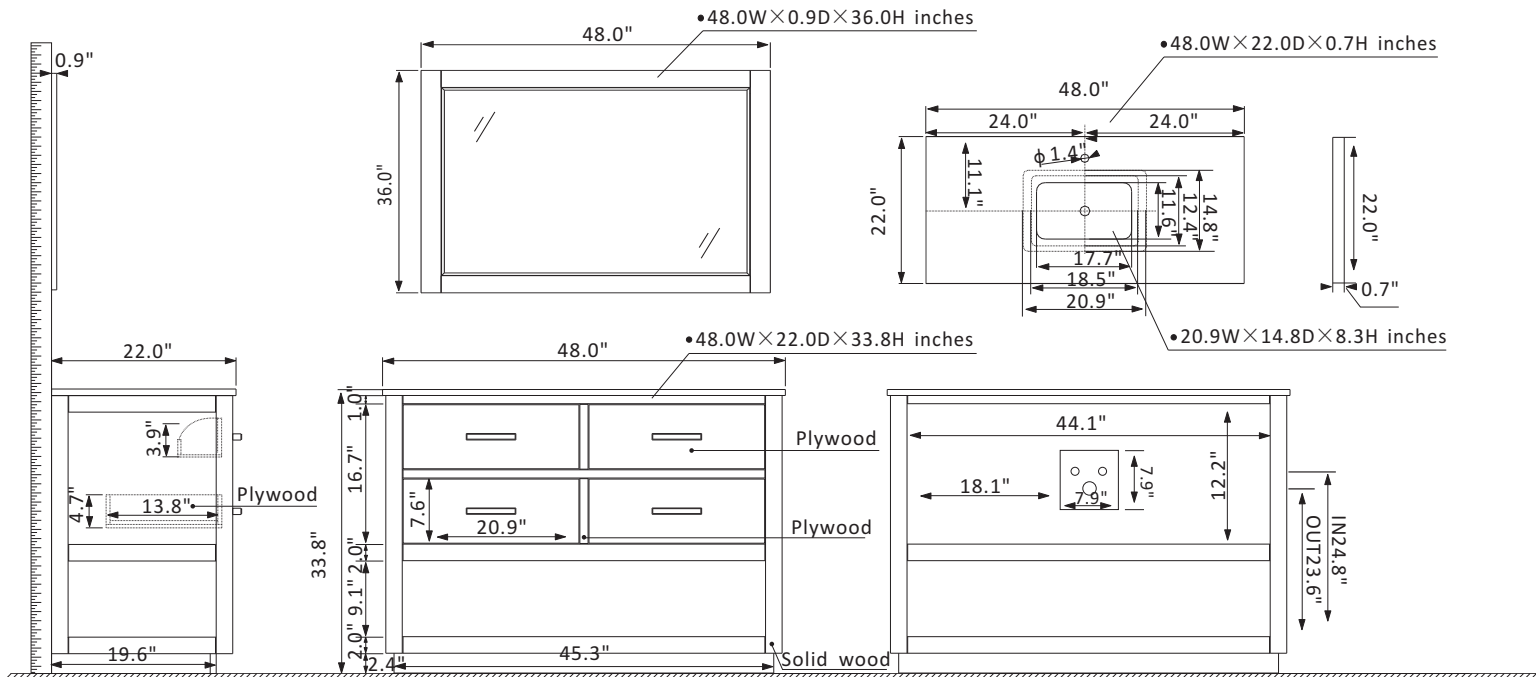

Altair Remi Vanity Collection 532048-GR-CA

Features

Construction: Solid wood / plywood

Finish: White, Gray or Royal Blue Finish

Countertop: Natural Carrara white marble

Sink: Rectangular, undermount ceramic basin with overflow included

Faucet: Countertop pre-drilled for single faucet hole

Door/Drawer: 2 flip-down drawers on top and 2 soft-closing drawers

Mirror: Single matching, framed mirror

Hardware: Brushed copper finish hardware

Installation: Easy plumbing and faucet installation*