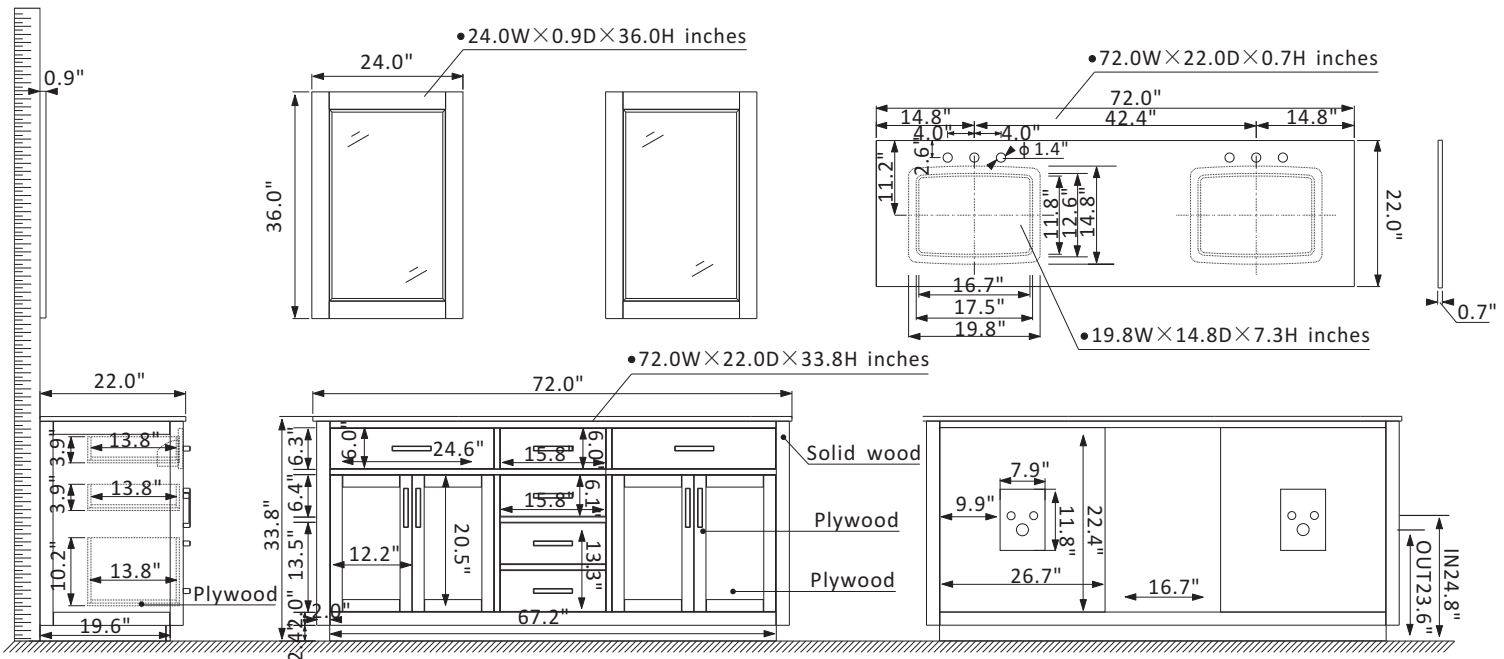

## Features

Construction: Solid wood / plywood

Finish: White, Gray or Royal Blue Finish

Countertop: Natural Carrara white marble

Sink: Two rectangular, undermount ceramic basins with overflow included

Faucet: Countertop pre-drilled for two 8" wide faucet holes

Door/Drawer: 2 flip-down drawers on top, 2 soft-closing drawers and 1 dual soft-closing drawer in middle, 4 soft-closing doors

Mirror: Dual matching, framed mirrors

Hardware: Brushed copper finish hardware