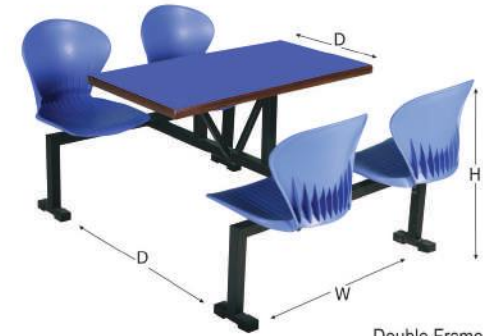

# Public Sofa & Snack Table

2-Seaters  
3-Seaters

**P-105  
B-262**

Double Frame (Bright Steel)  
H-31.5", W-71", D-26.5"

**P-104  
B-261**

Double Frame (Bright Steel)  
H-31.5", W-48", D-26.8"

**P-113  
B-364**