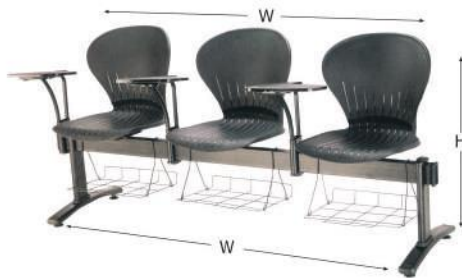

**P-68
B-256-HSB**

Double Frame
H-33.50", W-72", D-26.75"