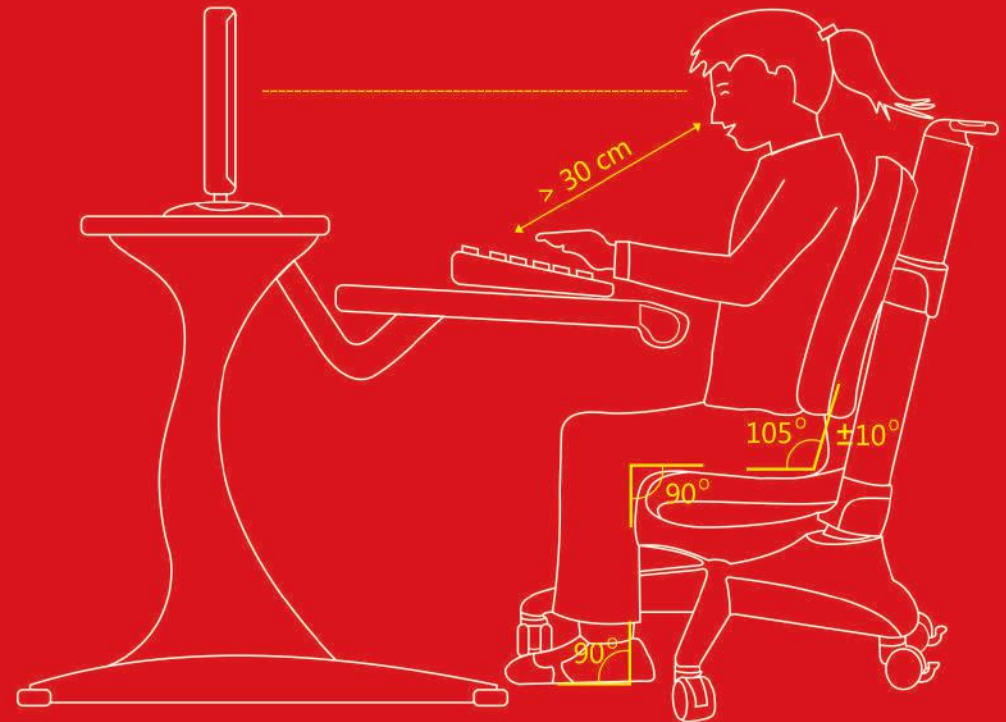

- ? Inadequate distance to the screen
- ? Wrong angle of vision
- ? No armrests
- ? Uncomfortable sitting position
- ? Swinging feet

THE RIGHT SIT ...

- ✓ Best angle of vision and distance to the screen
- ✓ Swivelling keyboard shelf
- ✓ BOSS series chair
- ✓ Floor contact for feet