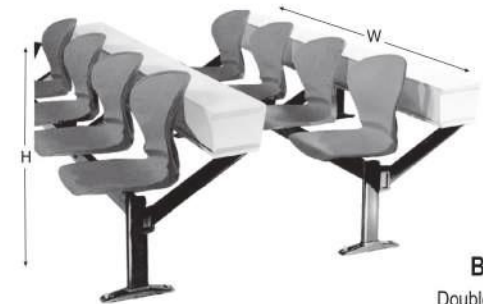

# Public Sofa & Snack Table

2-Seaters  
3-Seaters

**P-105  
B-262**

Double Frame (Bright Steel)  
H-31.5", W-71", D-26.5"

**P-104  
B-261**

Double Frame (Bright Steel)  
H-31.5", W-48", D-26.8"

**P-113  
B-364**

Double Frame Snack Table  
Table: D-23.65" x W-43.25"  
Chairs: W-40.125" x H-32.00", D-67", S-H- 18.125"

**P-68  
B-256-HSB**

Double Frame  
H-33.50", W-72", D-26.75"

**P-114  
B-368**

Double Frame Gang Sofa  
H-32", W-79.4", D-57"