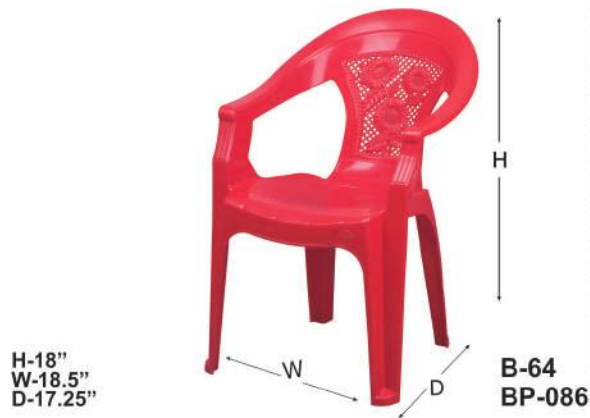

Boss Puro Range

خالص معيار کی ضمانت

100%
As Per (ASTM STANDARD)

Always keep to be the leading role

Colors available: