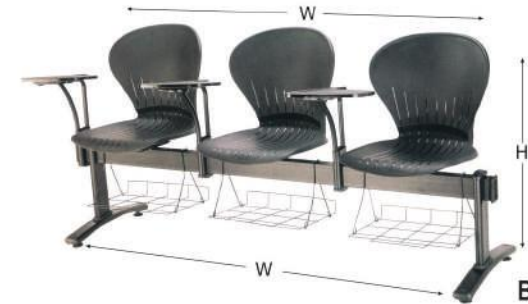

# Study Desks & School Furniture

2-Seaters

**P-129**  
**B-332-S**

**H-33.5"**  
**W-95.25"**  
**D-26.75"**

**P-75**  
**B-257-HS**

**P-68**  
**B-256-HSB**  
Double Frame  
H-33.50", W-72", D-26.75"

**P-79**  
**B-257-HAX**  
Double Frame with  
Book Shelf Gang Sofa  
H-33.5", W-83", D-45"