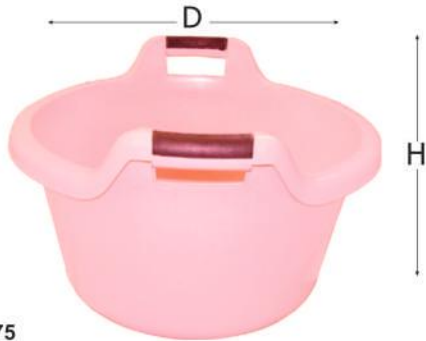

© An Economical and Durable Furnishing Solution  
© All Products are Designed Registered and Patented  
© Products Specifications shown are subjected to change.

House Hold

H-8.75  
W-16

H-19  
B-403

H-9.5"  
W-17.992"