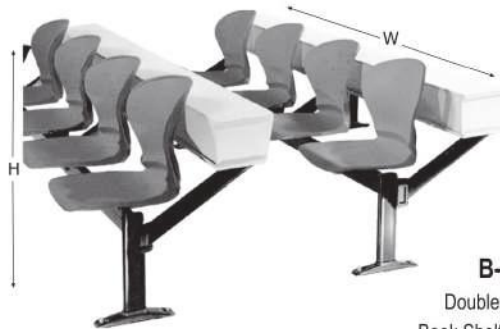

# Study Desks & School Furniture

2-Seaters

**P-129**  
**B-332-S**

**H-33.5"**  
**W-95.25"**  
**D-26.75"**

**P-75**  
**B-257-HS**

**P-68**  
**B-256-HSB**  
Double Frame  
H-33.50", W-72", D-26.75"

**P-79**  
**B-257-HAX**  
Double Frame with  
Book Shelf Gang Sofa  
H-33.5", W-83", D-45"