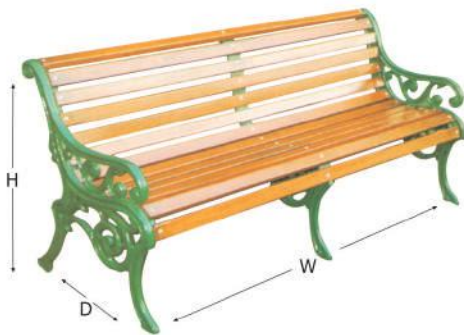

**P-110
B-268**
Historical Sofa

3 Seaters