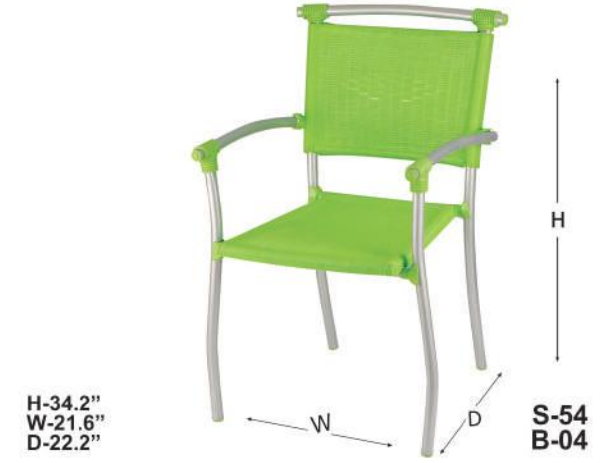

Steel Plastic Chairs

Always keep to be the leading role

Colors available: