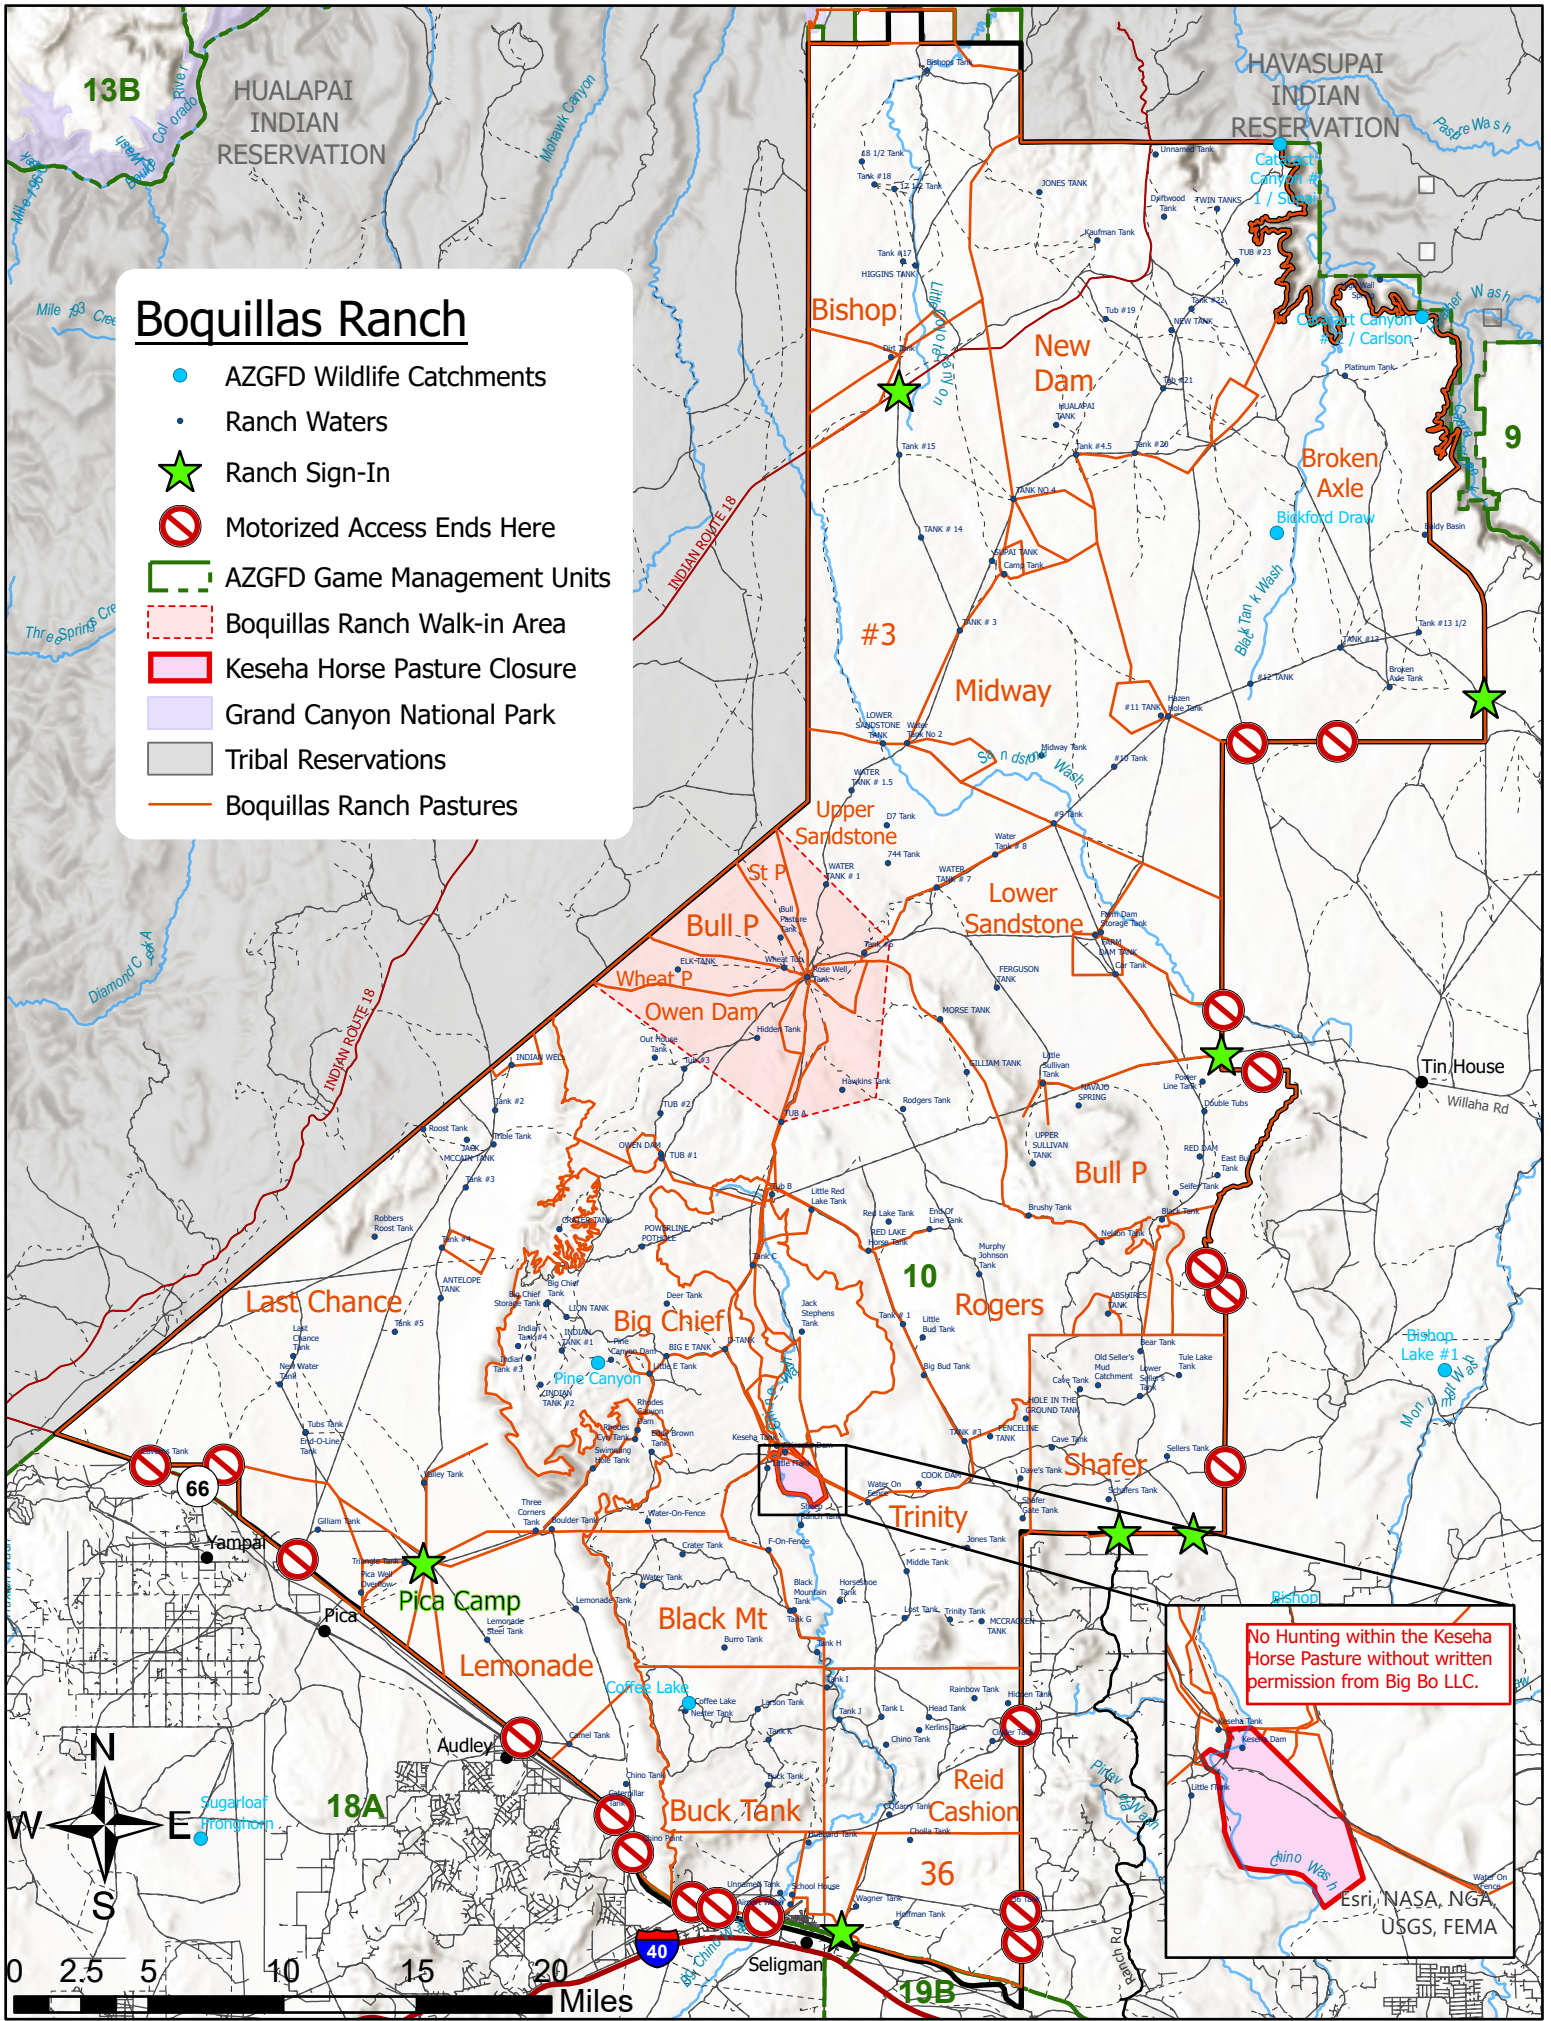

Boquillas Ranch

- AZGFD Wildlife Catchments
- Ranch Waters
- ★ Ranch Sign-In
- Motorized Access Ends Here
- AZGFD Game Management Units
- Boquillas Ranch Walk-in Area
- Keshaha Horse Pasture Closure
- Grand Canyon National Park
- Tribal Reservations
- Boquillas Ranch Pastures

No Hunting within the Keshaha Horse Pasture without written permission from Big Bo LLC.

Esri, NASA, NGA
USGS, FEMA