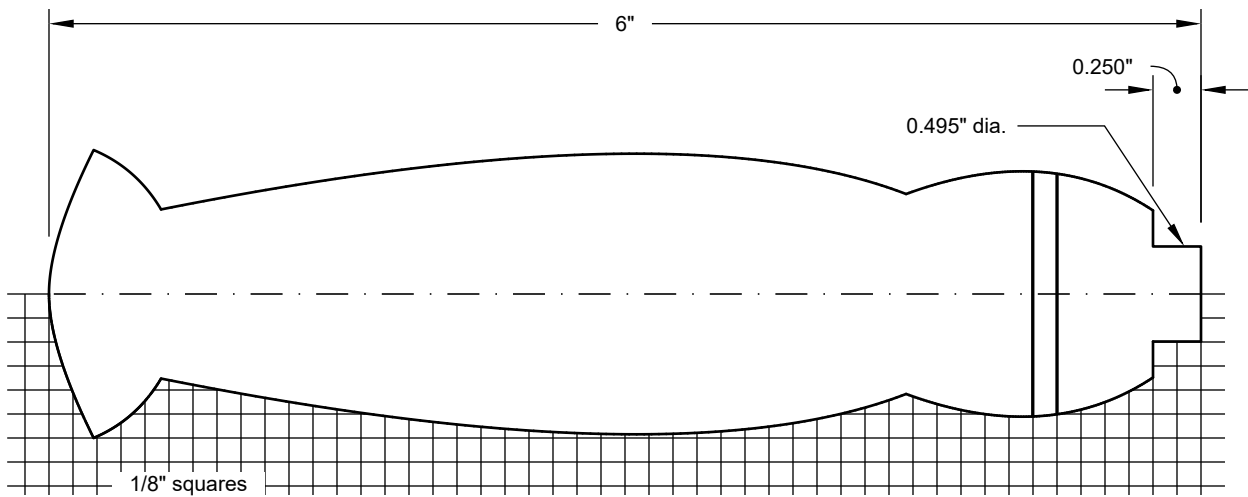

BURNISHER HANDLE PATTERN

**CZECK EDGE
HAND TOOL**

*Enabling Excellence
in Craftsmanship*