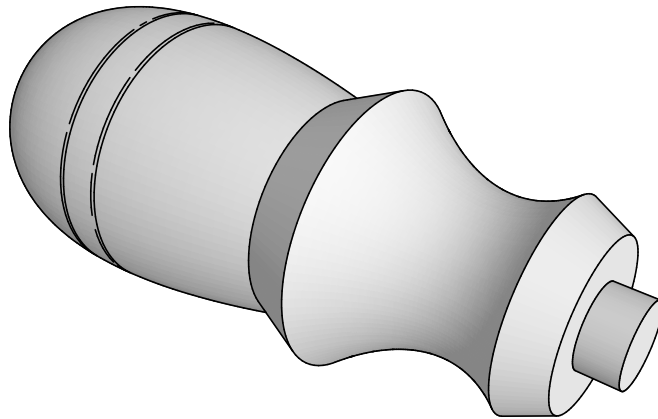

# BIRD CAGE AWL HANDLE PATTERN

**CZECK EDGE  
HAND TOOL**

*Enabling Excellence  
in Craftsmanship*