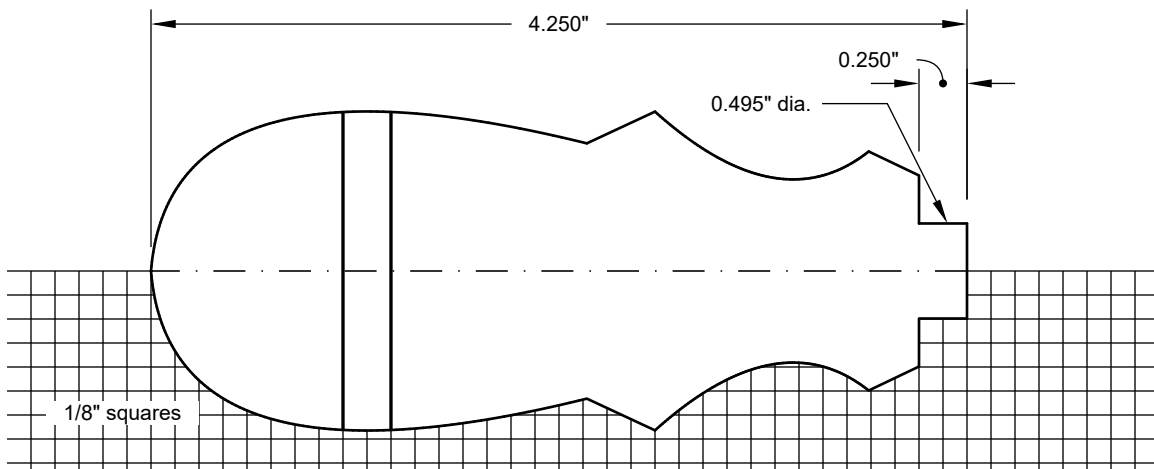

# BIRD CAGE AWL HANDLE PATTERN

**CZECK EDGE  
HAND TOOL**

*Enabling Excellence  
in Craftsmanship*