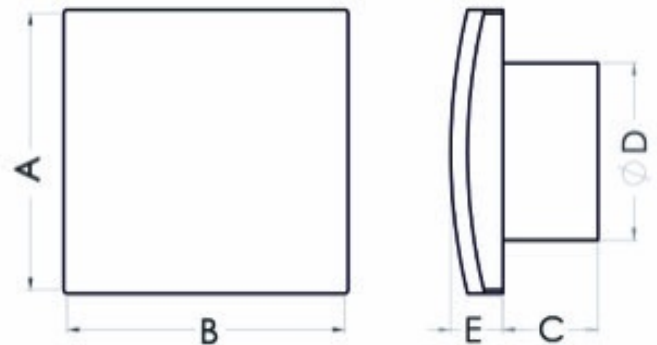

Bathroom fan Atol 100AFTGF

SKU: 81738910

Catalog price inc. VAT : € 59.41

- **Rated voltage:** 230 V
- **Colour:** gold
- **Mains frequency:** 50 Hz
- **Power consumption:** 19 W
- **Air output:** 100 m³/h
- **Bearing type:** sliding
- **Degree of protection (IP):** IP-X4
- **Sound pressure level:** 39.5 dB (A)
- **Speed:** 2550 rpm
- **Nominal size:** 100 mm
- **Material:** ABS/PP
- **Mounting location:** Wall
- **Mounting type:** surface mounted
- **Fan weight:** 0.53 kg
- **A:** 155 mm
- **B:** 155 mm
- **C:** 66 mm
- **D:** 99 mm
- **E:** 30 mm
- **Mounting hole:** Ø100 mm