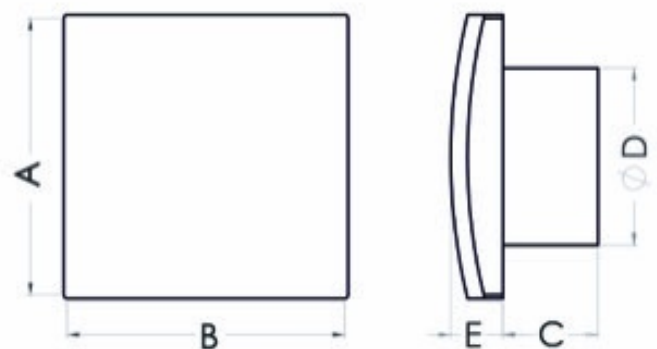

Bathroom fan Aero VK100+

SKU: 80185112

Catalog price inc. VAT : € 26.74

- **Rated voltage:** 230 V
- **Colour:** white
- **Mains frequency:** 50 Hz
- **Power consumption:** 19 W
- **Air output:** 100 m3/h
- **Bearing type:** ball bearing
- **Degree of protection (IP):** IP-X4
- **Sound pressure level:** 39.5 dB (A)
- **Speed:** 2550 rpm
- **Nominal size:** 100 mm
- **Material:** ABS/PP
- **Place of installation:** Wall/ceiling
- **Mounting type:** surface-mounted
- **Fan weight:** 0.55 kg
- **A:** 158 mm
- **B:** 158 mm
- **C:** 61 mm
- **D:** 99 mm
- **E:** 25 mm
- **Mounting hole:** Ø100 mm