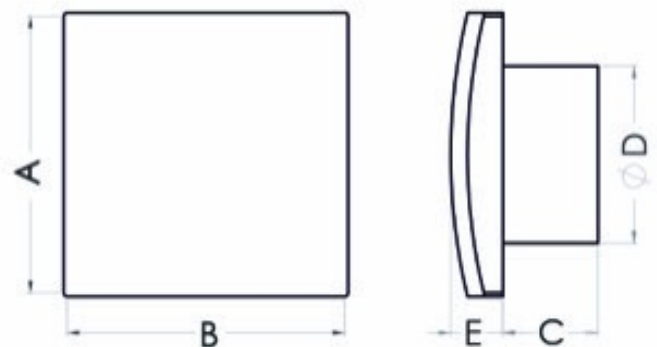

## Bathroom fan Aero RS100HT+

SKU: 79165354

**Catalog price inc. VAT : € 37.76**

- **Rated voltage:** 230 V
- **Colour:** white
- **Mains frequency:** 50 Hz
- **Power consumption:** 19 W
- **Air output:** 100 m<sup>3</sup>/h
- **Bearing type:** sliding
- **Degree of protection (IP):** IP-X4
- **Sound pressure level:** 39.5 dB (A)
- **Speed:** 2550 rpm
- **Nominal size:** 100 mm
- **Material:** ABS/PP
- **Mounting location:** Wall
- **Mounting type:** surface mounted
- **Fan weight:** 0.48 kg
- **A:** 158 mm
- **B:** 158 mm
- **C:** 61 mm
- **D:** 99 mm
- **E:** 26 mm
- **Mounting hole:** Ø100 mm