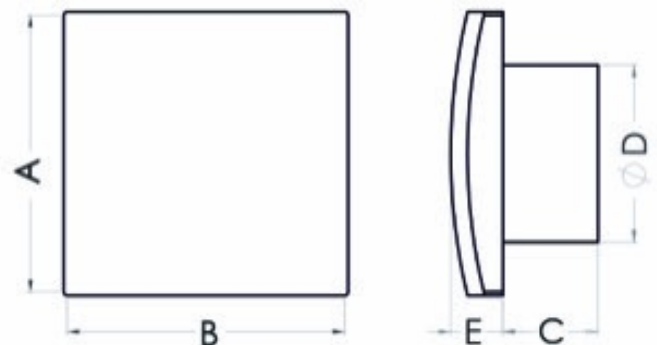

Bathroom fan Aero RK100HT+

SKU: 79113476

Catalog price inc. VAT : € 40.10

- **Rated voltage:** 230 V
- **Colour:** white
- **Mains frequency:** 50 Hz
- **Power consumption:** 19 W
- **Air output:** 100 m³/h
- **Bearing type:** ball bearing
- **Degree of protection (IP):** IP-X4
- **Sound pressure level:** 39.5 dB (A)
- **Speed:** 2550 rpm
- **Nominal size:** 100 mm
- **Material:** ABS/PP
- **Place of installation:** Wall/ceiling
- **Mounting type:** surface-mounted
- **Fan weight:** 0.50 kg
- **A:** 158 mm
- **B:** 158 mm
- **C:** 61 mm
- **D:** 99 mm
- **E:** 26 mm
- **Mounting hole:** Ø100 mm