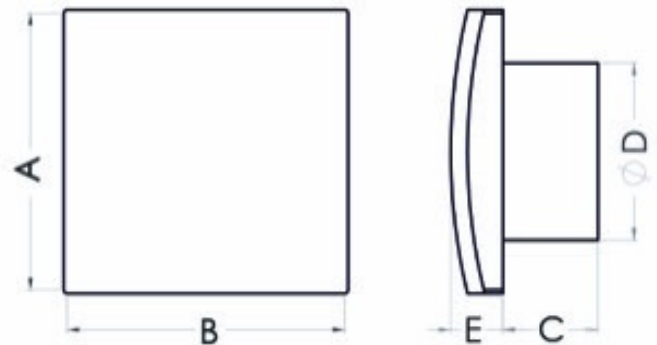

Bathroom fan Eol 100

SKU: 81753786

Catalog price inc. VAT : € 22.28

- **Rated voltage:** 230 V
- **Colour:** white
- **Mains frequency:** 50 Hz
- **Power consumption:** 19 W
- **Air output:** 100 m³/h
- **Bearing type:** sliding
- **Degree of protection (IP):** IP-X4
- **Sound pressure level:** 39.5 dB (A)
- **Speed:** 2550 rpm
- **Nominal size:** 100 mm
- **Material:** ABS/PP
- **Mounting location:** Wall
- **Mounting type:** surface mounted
- **Fan weight:** 0.50 kg
- **A:** 141 mm
- **B:** 131 mm
- **C:** 84 mm
- **D:** 99 mm
- **E:** 15 mm
- **Mounting hole:** Ø100 mm