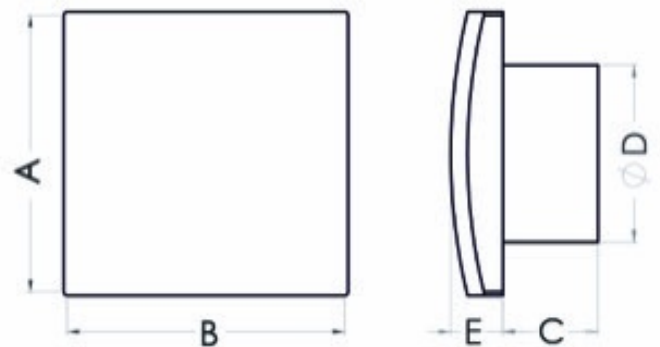

Bathroom fan Aero VK100P+

SKU: 80205517

Catalog price inc. VAT : € 24.61

- **Rated voltage:** 230 V
- **Colour:** white
- **Mains frequency:** 50 Hz
- **Power consumption:** 19 W
- **Air output:** 100 m³/h
- **Bearing type:** ball bearing
- **Degree of protection (IP):** IP-X4
- **Sound pressure level:** 39.5 dB (A)
- **Speed:** 2550 rpm
- **Nominal size:** 100 mm
- **Material:** ABS/PP
- **Place of installation:** Wall/ceiling
- **Mounting type:** surface-mounted
- **Fan weight:** 0.49 kg
- **A:** 158 mm
- **B:** 158 mm
- **C:** 61 mm
- **D:** 99 mm
- **E:** 25 mm
- **Mounting hole:** Ø100 mm