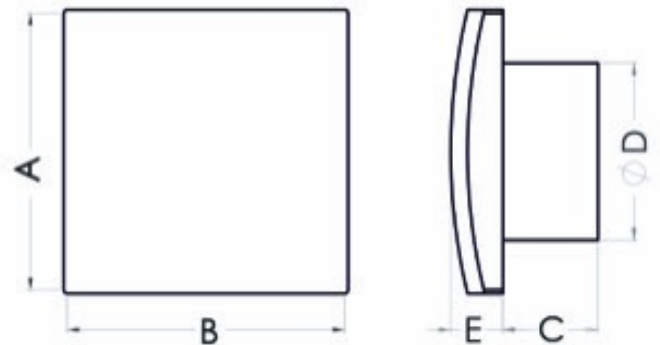

Bathroom fan Atol 100AFTSF

SKU: 81427874

Catalog price inc. VAT : € 59.41

- **Rated voltage:** 230 V
- **Colour:** silver
- **Mains frequency:** 50 Hz
- **Power consumption:** 19 W
- **Air output:** 100 m³/h
- **Bearing type:** sliding
- **Degree of protection (IP):** IP-X4
- **Sound pressure level:** 39.5 dB (A)
- **Speed:** 2550 rpm
- **Nominal size:** 100 mm
- **Material:** ABS/PP
- **Mounting location:** Wall
- **Mounting type:** surface mounted
- **Fan weight:** 0.53 kg
- **A:** 155 mm
- **B:** 155 mm
- **C:** 66 mm
- **D:** 99 mm
- **E:** 30 mm
- **Mounting hole:** Ø100 mm