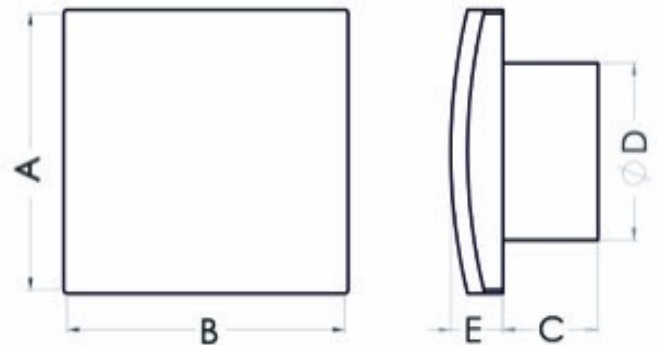

Bathroom fan Aero RS100P+

SKU: 79160402

Catalog price inc. VAT : € 22.28

- **Rated voltage:** 230 V
- **Colour:** white
- **Mains frequency:** 50 Hz
- **Power consumption:** 19 W
- **Air output:** 100 m³/h
- **Bearing type:** sliding
- **Degree of protection (IP):** IP-X4
- **Sound pressure level:** 39.5 dB (A)
- **Speed:** 2550 rpm
- **Nominal size:** 100 mm
- **Material:** ABS/PP
- **Mounting location:** Wall
- **Mounting type:** surface mounted
- **Fan weight:** 0.48 kg
- **A:** 158 mm
- **B:** 158 mm
- **C:** 61 mm
- **D:** 99 mm
- **E:** 26 mm
- **Mounting hole:** Ø100 mm