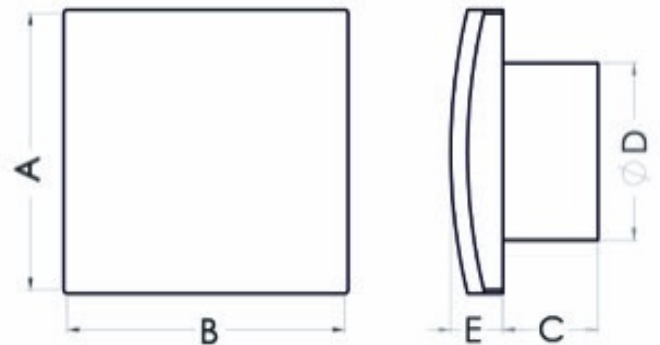

Bathroom fan Vulkan VS100P+

SKU: 80770661

Catalog price inc. VAT : € 22.28

- **Rated voltage:** 230 V
- **Colour:** white
- **Mains frequency:** 50 Hz
- **Power consumption:** 19 W
- **Air output:** 120 m³/h
- **Bearing type:** sliding
- **Degree of protection (IP):** IP-X4
- **Sound pressure level:** 39.5 dB (A)
- **Speed:** 2550 rpm
- **Nominal size:** 100 mm
- **Material:** ABS/PP
- **Mounting location:** Wall
- **Mounting type:** surface mounted
- **Fan weight:** 0.49 kg
- **A:** 158 mm
- **B:** 158 mm
- **C:** 63 mm
- **D:** 98 mm
- **E:** 25 mm
- **Mounting hole:** Ø100 mm