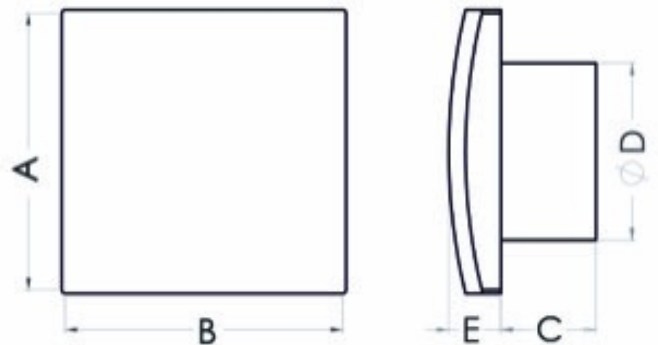

## Bathroom fan Aero RS100P

SKU: 79117844

**Catalog price inc. VAT : € 21.65**

- **Rated voltage:** 230 V
- **Colour:** white
- **Mains frequency:** 50 Hz
- **Power consumption:** 19 W
- **Air output:** 100 m<sup>3</sup>/h
- **Bearing type:** sliding
- **Degree of protection (IP):** IP-X4
- **Sound pressure level:** 39.5 dB (A)
- **Speed:** 2550 rpm
- **Nominal size:** 100 mm
- **Material:** ABS/PP
- **Mounting location:** Wall
- **Mounting type:** surface mounted
- **Fan weight:** 0.47 kg
- **A:** 158 mm
- **B:** 158 mm
- **C:** 53 mm
- **D:** 99 mm
- **E:** 26 mm
- **Mounting hole:** Ø100 mm