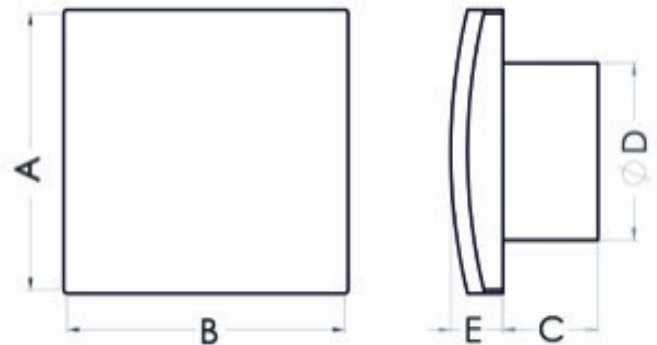

## Bathroom fan Eol F10HTSF

SKU: 95204351

**Catalog price inc. VAT : € 48.81**

- **Rated voltage:** 230 V
- **Colour:** silver
- **Mains frequency:** 50 Hz
- **Power consumption:** 19 W
- **Air output:** 100 m3/h
- **Bearing type:** sliding
- **Degree of protection (IP):** IP-X4
- **Sound pressure level:** 39.5 dB (A)
- **Speed:** 2550 rpm
- **Nominal size:** 100 mm
- **Material:** ABS/PP
- **Mounting location:** Wall
- **Mounting type:** surface mounted
- **Fan weight:** 0.46 kg
- **A:** 141 mm
- **B:** 131 mm
- **C:** 84 mm
- **D:** 99 mm
- **E:** 29 mm
- **Mounting hole:** Ø100 mm