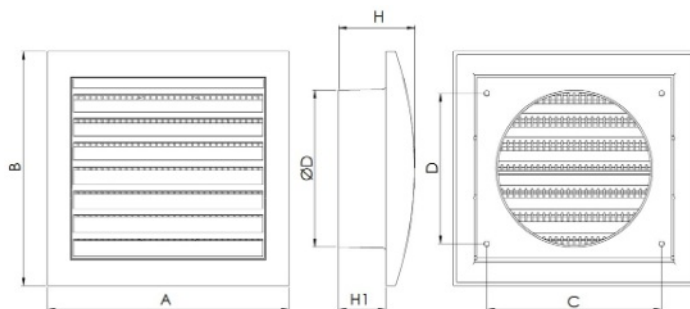

Ventilation grille ND10RA

SKU: 00.000.124

Catalog price inc. VAT : € 13.81

- **Colour:** Anthracite
- **Material:** ABS
- **Weight:** 0.10 kg
- **A:** 153 mm
- **B:** 148 mm
- **C:** 111 mm
- **D:** 95 mm
- **ØD:** 99 mm
- **H:** 48 mm
- **H1:** 30 mm