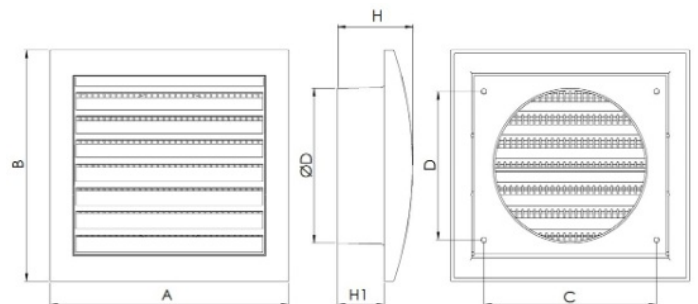

### Construction:

- Made of high quality ABS plastic
- Integrated mosquito net
- Standard or adjustable options