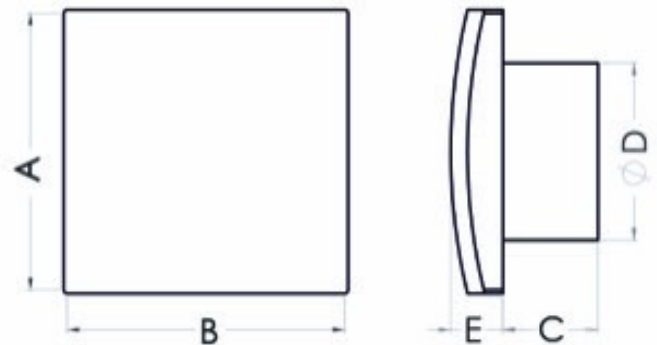

## Bathroom fan Atol 100ATGF

SKU: 81706654

**Catalog price inc. VAT : € 50.92**

- **Rated voltage:** 230 V
- **Colour:** gold
- **Mains frequency:** 50 Hz
- **Power consumption:** 19 W
- **Air output:** 100 m<sup>3</sup>/h
- **Bearing type:** sliding
- **Degree of protection (IP):** IP-X4
- **Sound pressure level:** 39.5 dB (A)
- **Speed:** 2550 rpm
- **Nominal size:** 100 mm
- **Material:** ABS/PP
- **Mounting location:** Wall
- **Mounting type:** surface mounted
- **Fan weight:** 0.53 kg
- **A:** 155 mm
- **B:** 155 mm
- **C:** 66 mm
- **D:** 99 mm
- **E:** 30 mm
- **Mounting hole:** Ø100 mm