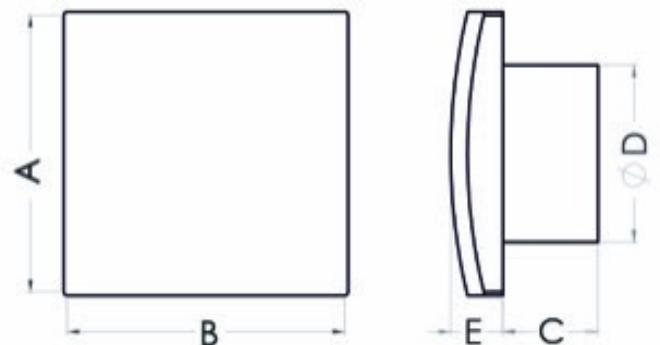

Bathroom fan Atol 100A

SKU: 80777178

Catalog price inc. VAT : € 36.08

- **Rated voltage:** 230 V
- **Colour:** white
- **Mains frequency:** 50 Hz
- **Power consumption:** 19 W
- **Air output:** 100 m³/h
- **Bearing type:** sliding
- **Degree of protection (IP):** IP-X4
- **Sound pressure level:** 39.5 dB (A)
- **Speed:** 2550 rpm
- **Nominal size:** 100 mm
- **Material:** ABS/PP
- **Mounting location:** Wall
- **Mounting type:** surface-mounted
- **Fan weight:** 0.59 kg
- **A:** 155 mm
- **B:** 155 mm
- **C:** 66 mm
- **D:** 99 mm
- **E:** 30 mm
- **Mounting hole:** Ø100 mm