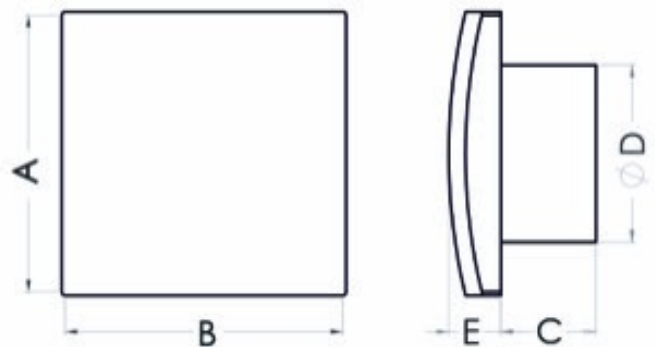

## Bathroom fan Classic 100

SKU: 99366643

**Catalog price inc. VAT : € 22.28**

- **Rated voltage:** 230 V
- **Colour:** white
- **Mains frequency:** 50 Hz
- **Power consumption:** 19 W
- **Air output:** 100 m<sup>3</sup>/h
- **Bearing type:** sliding
- **Degree of protection (IP):** IP-X4
- **Sound pressure level:** 39.5 dB (A)
- **Speed:** 2550 rpm
- **Nominal size:** 100 mm
- **Material:** ABS/PP
- **Mounting location:** Wall
- **Mounting type:** surface mounted
- **Fan weight:** 0.50 kg
- **A:** 153 mm
- **B:** 153 mm
- **C:** 53 mm
- **D:** 99 mm
- **E:** 23 mm
- **Mounting hole:** Ø100 mm