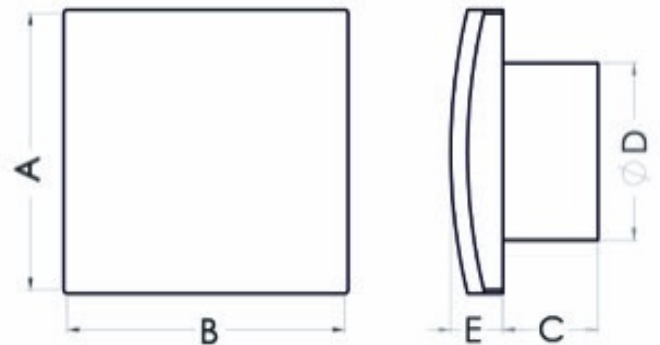

Bathroom fan Aero DS100T+

SKU: 78369014

Catalog price inc. VAT : € 29.27

- **Rated voltage:** 230 V
- **Mains frequency:** 50 Hz
- **Power consumed:** 19 W
- **Colour:** white
- **Air output:** 100 m³/h
- **Bearing type:** sliding
- **Degree of protection (IP):** IP-X4
- **Sound pressure level:** 39.5 dB (A)
- **Speed:** 2550 rpm
- **Nominal size:** 100 mm
- **Material:** ABS/PP
- **Mounting location:** Wall
- **Mounting type:** surface mounted
- **Fan weight:** 0.46 kg
- **A:** 158 mm
- **B:** 159 mm
- **C:** 61 mm
- **D:** 99 mm
- **E:** 21 mm
- **Mounting hole:** Ø100 mm