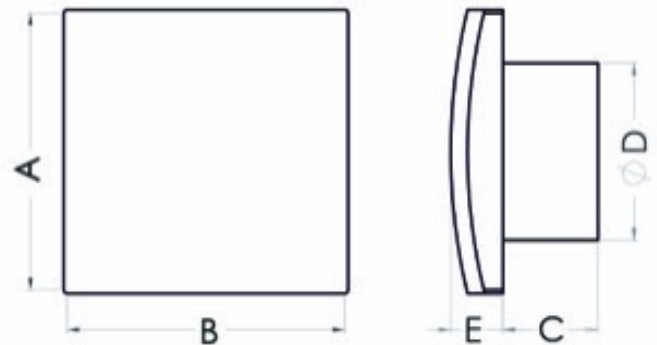

Bathroom fan Eol F10HT

SKU: 95189367

Catalog price inc. VAT : € 40.32

- **Rated voltage:** 230 V
- **Colour:** white
- **Mains frequency:** 50 Hz
- **Power consumption:** 19 W
- **Air output:** 100 m³/h
- **Bearing type:** sliding
- **Degree of protection (IP):** IP-X4
- **Sound pressure level:** 39.5 dB (A)
- **Speed:** 2550 rpm
- **Nominal size:** 100 mm
- **Material:** ABS/PP
- **Mounting location:** Wall
- **Mounting type:** surface-mounted
- **Fan weight:** 0.47 kg
- **A:** 141 mm
- **B:** 131 mm
- **C:** 84 mm
- **D:** 99 mm
- **E:** 29 mm
- **Mounting hole:** Ø100 mm