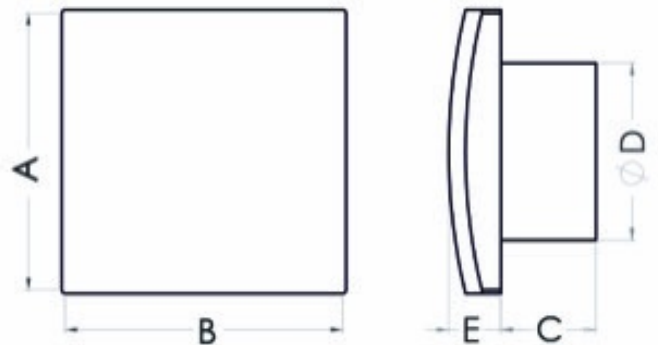

## Bathroom fan Aero DS100T

SKU: 78265673

**Catalog price inc. VAT : € 28.65**

- **Rated voltage:** 230 V
- **Colour:** white
- **Mains frequency:** 50 Hz
- **Power consumption:** 19 W
- **Air output:** 100 m<sup>3</sup>/h
- **Bearing type:** sliding
- **Degree of protection (IP):** IP-X4
- **Sound pressure level:** 39.5 dB (A)
- **Speed:** 2550 rpm
- **Nominal size:** 100 mm
- **Material:** ABS/PP
- **Mounting location:** Wall
- **Mounting type:** surface mounted
- **Fan weight:** 0.45 kg
- **A:** 158 mm
- **B:** 159 mm
- **C:** 53 mm
- **D:** 99 mm
- **E:** 21 mm
- **Mounting hole:** Ø100 mm