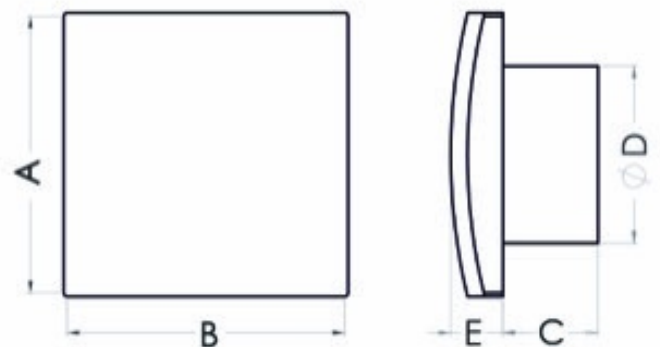

Bathroom fan Aero DS100HT+

SKU: 78381383

Catalog price inc. VAT : € 37.76

- **Rated voltage:** 230 V
- **Colour:** white
- **Mains frequency:** 50 Hz
- **Power consumption:** 19 W
- **Air output:** 100 m³/h
- **Bearing type:** sliding
- **Degree of protection (IP):** IP-X4
- **Sound pressure level:** 39.5 dB (A)
- **Speed:** 2550 rpm
- **Nominal size:** 100 mm
- **Material:** ABS/PP
- **Mounting location:** Wall
- **Mounting type:** surface-mounted
- **Fan weight:** 0.46 kg
- **A:** 158 mm
- **B:** 159 mm
- **C:** 61 mm
- **D:** 99 mm
- **E:** 21 mm
- **Mounting hole:** Ø100 mm