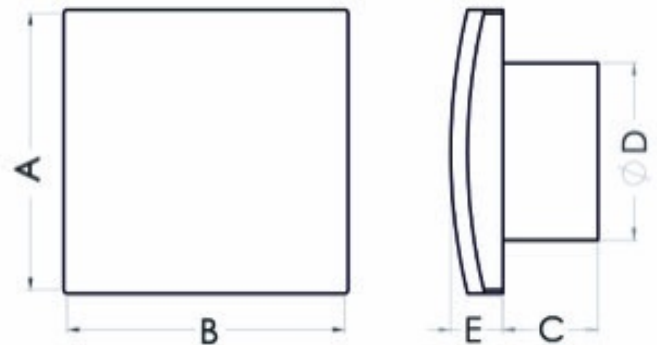

## Bathroom fan Aero VK100T

SKU: 79192579

**Catalog price inc. VAT : € 30.98**

- **Rated voltage:** 230 V
- **Colour:** white
- **Mains frequency:** 50 Hz
- **Power consumption:** 19 W
- **Air output:** 100 m<sup>3</sup>/h
- **Bearing type:** ball bearing
- **Degree of protection (IP):** IP-X4
- **Sound pressure level:** 39.5 dB (A)
- **Speed:** 2550 rpm
- **Nominal size:** 100 mm
- **Material:** ABS/PP
- **Place of installation:** Wall/ceiling
- **Mounting type:** surface-mounted
- **Fan weight:** 0.47 kg
- **A:** 158 mm
- **B:** 158 mm
- **C:** 53 mm
- **D:** 99 mm
- **E:** 25 mm
- **Mounting hole:** Ø100 mm