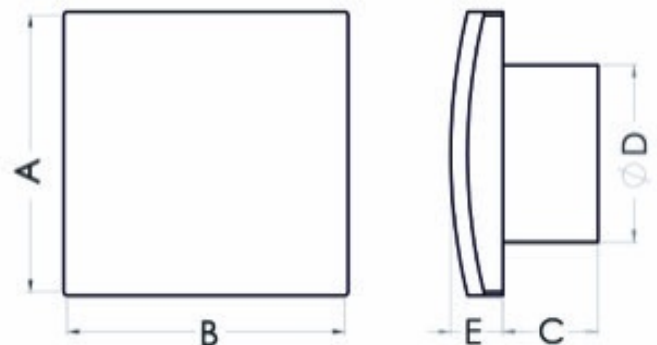

## Bathroom fan Aero RK100T+

SKU: 79113426

**Catalog price inc. VAT : € 31.61**

- **Rated voltage:** 230 V
- **Colour:** white
- **Mains frequency:** 50 Hz
- **Power consumption:** 19 W
- **Air output:** 100 m<sup>3</sup>/h
- **Bearing type:** ball bearing
- **Degree of protection (IP):** IP-X4
- **Sound pressure level:** 39.5 dB (A)
- **Speed:** 2550 rpm
- **Nominal size:** 100 mm
- **Material:** ABS/PP
- **Installation position:** wall/ceiling
- **Mounting type:** surface-mounted
- **Fan weight:** 0.49 kg
- **A:** 158 mm
- **B:** 158 mm
- **C:** 61 mm
- **D:** 99 mm
- **E:** 26 mm
- **Mounting hole:** Ø100 mm