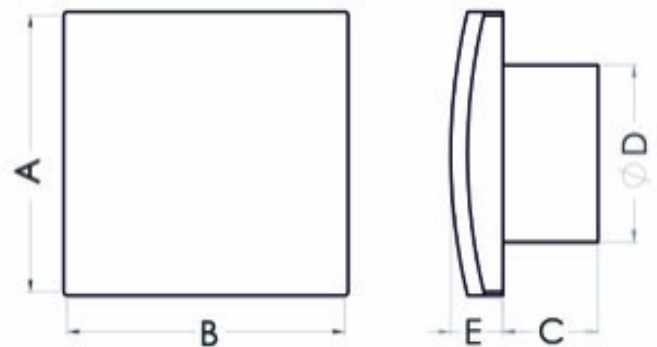

Bathroom fan Aero RK100+

SKU: 79109975

Catalog price inc. VAT : € 26.74

- **Rated voltage:** 230 V
- **Colour:** white
- **Mains frequency:** 50 Hz
- **Power consumption:** 19 W
- **Air output:** 100 m3/h
- **Bearing type:** ball bearing
- **Degree of protection (IP):** IP-X4
- **Sound pressure level:** 39.5 dB (A)
- **Speed:** 2550 rpm
- **Nominal size:** 100 mm
- **Material:** ABS/PP
- **Place of installation:** Wall/ceiling
- **Mounting type:** surface-mounted
- **Fan weight:** 0.56 kg
- **A:** 158 mm
- **B:** 158 mm
- **C:** 61 mm
- **D:** 99 mm
- **E:** 26 mm
- **Mounting hole:** Ø100 mm