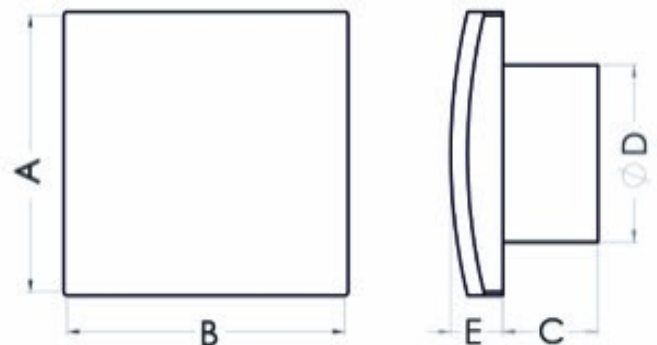

Bathroom fanEol F15GF

SKU: 96457746

Catalog price inc. VAT : € 38.82

- **Rated voltage:** 230 V
- **Colour:** gold
- **Mains frequency:** 50 Hz
- **Power consumption:** 22 W
- **Air output:** 200 m3/h
- **Bearing type:** sliding
- **Degree of protection (IP):** IP-X4
- **Sound pressure level:** 45 dB (A)
- **Speed:** 1850 rpm
- **Nominal size:** 150 mm
- **Material:** ABS/PP
- **Place of installation:** Wall
- **Mounting type:** surface mounted
- **Fan weight:** 0.70 kg
- **A:** 170 mm
- **B:** 183 mm
- **C:** 88 mm
- **D:** 149 mm
- **E:** 30 mm
- **Mounting hole:** Ø150 mm