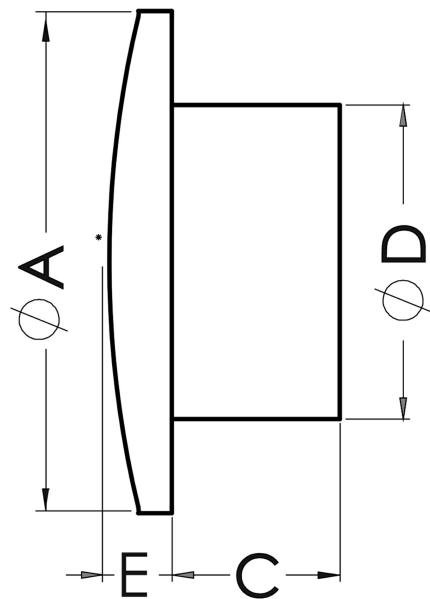

Bathroom fan Komfort 100HT

SKU: 101424491

Catalog price inc. VAT : € 39.47

- **Rated voltage:** 230 V
- **Colour:** white
- **Mains frequency:** 50 Hz
- **Power consumption:** 19 W
- **Air output:** 100 m3/h
- **Bearing type:** ball
- **Degree of protection (IP):** IP-X4
- **Sound pressure level:** 39.5 dB (A)
- **Speed:** 2550 rpm
- **Nominal size:** 100 mm
- **Material:** ABS/PP
- **Installation location:** wall or ceiling
- **Mounting type:** surface mounted
- **Fan weight:** 0.39 kg
- **A:** 135 mm
- **C:** 65mm
- **D:** 99 mm
- **E:** 10 mm
- **Mounting hole:** Ø100 mm