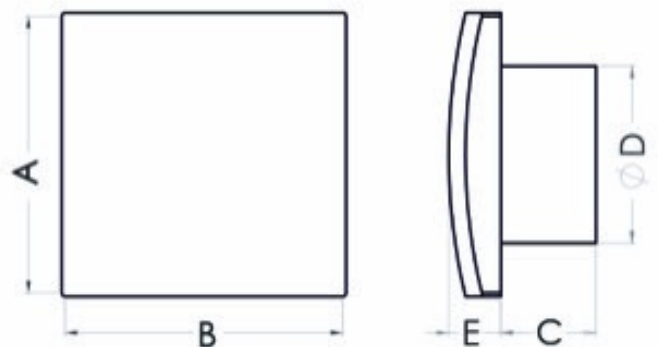

Bathroom fan Aero DK100T+

SKU: 77350122

Catalog price inc. VAT : € 31.61

- **Rated voltage:** 230 V
- **Colour:** white
- **Mains frequency:** 50 Hz
- **Power consumption:** 19 W
- **Air output:** 100 m³/h
- **Bearing type:** ball bearing
- **Degree of protection (IP):** IP-X4
- **Sound pressure level:** 39.5 dB (A)
- **Speed:** 2550 rpm
- **Nominal size:** 100 mm
- **Material:** ABS/PP
- **Installation position:** wall/ceiling
- **Mounting type:** Surface-mounted
- **Weight:** 0.48 kg
- **A:** 158 mm
- **B:** 159 mm
- **C:** 61 mm
- **D:** 99 mm
- **E:** 21 mm
- **Mounting hole:** Ø100 mm