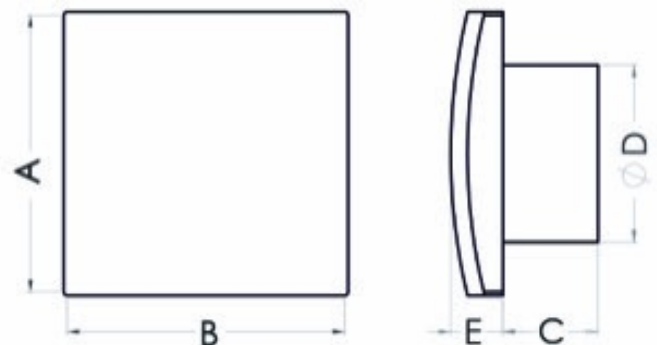

Bathroom fan Zefir 150

SKU: 98726670

Catalog price inc. VAT : € 27.59

- **Rated voltage:** 230 V
- **Colour:** white
- **Mains frequency:** 50 Hz
- **Power consumption:** 22 W
- **Air output:** 200 m³/h
- **Bearing type:** sliding
- **Degree of protection (IP):** IP-X4
- **Sound pressure level:** 45 dB (A)
- **Speed:** 1850 rpm
- **Nominal size:** 150 mm
- **Material:** ABS/PP
- **Place of installation:** Wall
- **Mounting type:** surface mounted
- **Fan weight:** 0.72 kg
- **A:** 182 mm
- **B:** 182 mm
- **C:** 63 mm
- **D:** 150 mm
- **E:** 34 mm
- **Mounting hole:** Ø150 mm