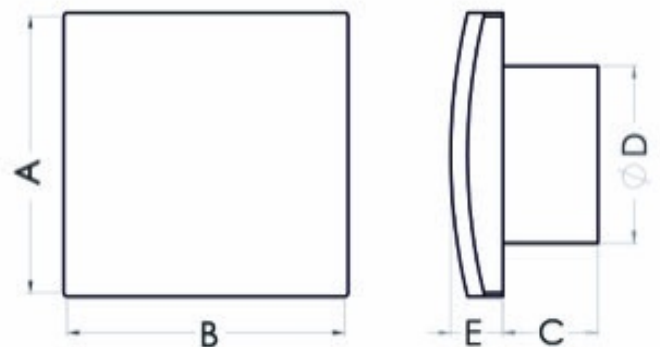

Bathroom fan Aero RK100P+

SKU: 79110112

Catalog price inc. VAT : € 24.61

- **Rated voltage:** 230 V
- **Colour:** white
- **Mains frequency:** 50 Hz
- **Power consumption:** 19 W
- **Air output:** 100 m³/h
- **Bearing type:** ball bearing
- **Degree of protection (IP):** IP-X4
- **Sound pressure level:** 39.5 dB (A)
- **Speed:** 2550 rpm
- **Nominal size:** 100 mm
- **Material:** ABS/PP
- **Installation position:** wall/ceiling
- **Mounting type:** surface-mounted
- **Fan weight:** 0.50 kg
- **A:** 158 mm
- **B:** 158 mm
- **C:** 61 mm
- **D:** 99 mm
- **E:** 26 mm
- **Mounting hole:** Ø100 mm