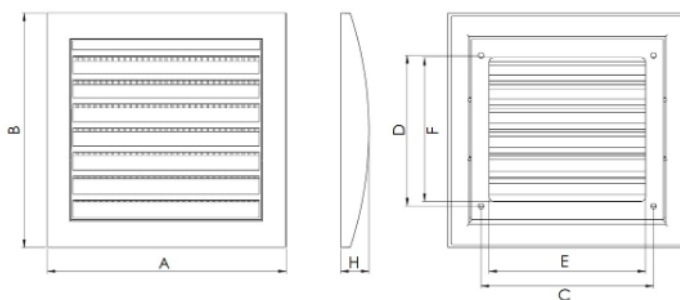

### Construction:

- Made of high-quality ABS plastic
- Integrated mosquito net
- Standard or adjustable