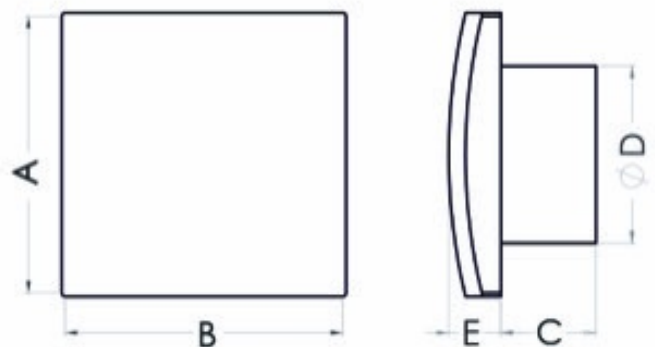

## Bathroom fan Aero RK100HT

SKU: 79109297

**Catalog price inc. VAT : € 39.47**

- **Rated voltage:** 230 V
- **Colour:** white
- **Mains frequency:** 50 Hz
- **Power consumption:** 19 W
- **Air output:** 100 m<sup>3</sup>/h
- **Bearing type:** ball bearing
- **Degree of protection (IP):** IP-X4
- **Sound pressure level:** 39.5 dB (A)
- **Speed:** 2550 rpm
- **Nominal size:** 100 mm
- **Material:** ABS/PP
- **Place of installation:** Wall/ceiling
- **Mounting type:** surface-mounted
- **Fan weight:** 0.48 kg
- **A:** 158 mm
- **B:** 158 mm
- **C:** 53 mm
- **D:** 99 mm
- **E:** 26 mm
- **Mounting hole:** Ø100 mm