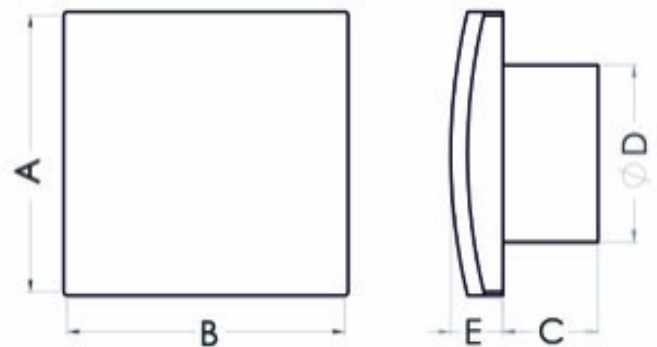

## Bathroom fan Atol 100AB

SKU: 80778485

**Catalog price inc. VAT : € 29.70**

- **Rated voltage:** 230 V
- **Colour:** white
- **Mains frequency:** 50 Hz
- **Power consumption:** 19 W
- **Air output:** 100 m<sup>3</sup>/h
- **Bearing type:** sliding
- **Degree of protection (IP):** IP-X4
- **Sound pressure level:** 39.5 dB (A)
- **Speed:** 2550 rpm
- **Nominal size:** 100 mm
- **Material:** ABS/PP
- **Mounting location:** Wall
- **Mounting type:** surface mounted
- **Fan weight:** 0.52 kg
- **A:** 155 mm
- **B:** 155 mm
- **C:** 66 mm
- **D:** 99 mm
- **E:** 30 mm
- **Mounting hole:** Ø100 mm