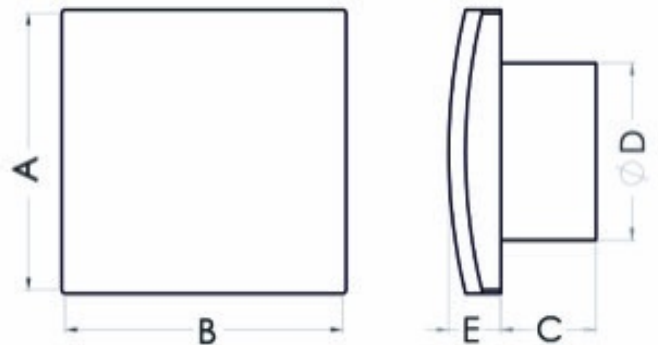

## Bathroom fan Eol 100HTGF

SKU: 94891147

**Catalog price inc. VAT : € 45.62**

- **Rated voltage:** 230 V
- **Colour:** gold
- **Mains frequency:** 50 Hz
- **Power consumption:** 19 W
- **Air output:** 100 m<sup>3</sup>/h
- **Bearing type:** sliding
- **Degree of protection (IP):** IP-X4
- **Sound pressure level:** 39.5 dB (A)
- **Speed:** 2550 rpm
- **Nominal size:** 100 mm
- **Material:** ABS/PP
- **Mounting location:** Wall
- **Mounting type:** surface mounted
- **Fan weight:** 0.43 kg
- **A:** 141 mm
- **B:** 131 mm
- **C:** 84 mm
- **D:** 99 mm
- **E:** 15 mm
- **Mounting hole:** Ø100 mm