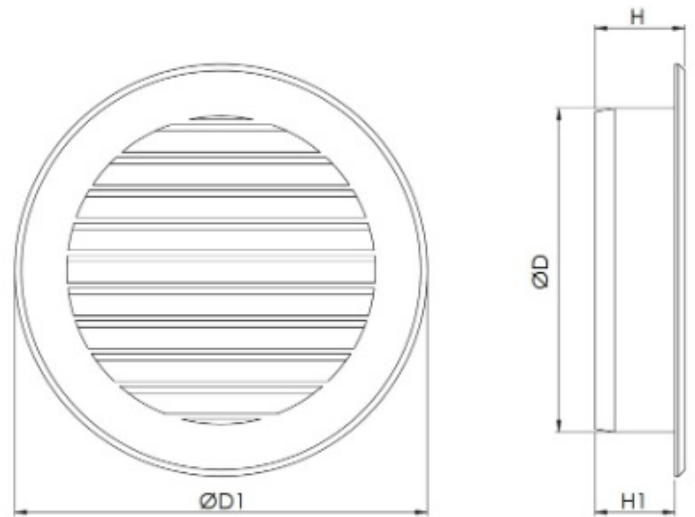

Construction:

- Made of plastic
- Featuring a flange
- Integrated mosquito net

Installation:

- Can be installed in any position
- Suitable for indoor use
- Fixing with adhesive or screws
- Temperature range (°C): 0... +90

Colour:

Black

[BUY NOW](#)