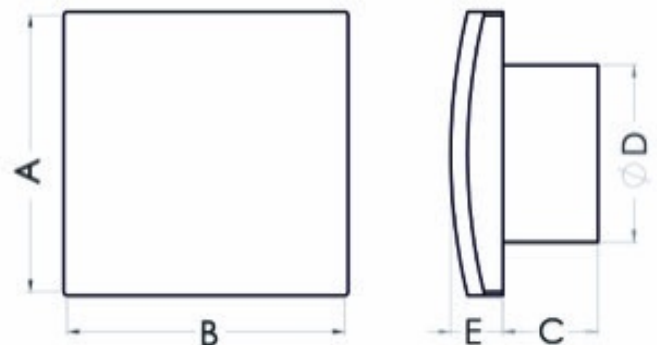

Bathroom fan Vulkan VK100T

SKU: 80717828

Catalog price inc. VAT : € 30.98

- **Rated voltage:** 230 V
- **Colour:** white
- **Mains frequency:** 50 Hz
- **Power consumption:** 19 W
- **Air output:** 120 m³/h
- **Bearing type:** ball bearing
- **Degree of protection (IP):** IP-X4
- **Sound pressure level:** 39.5 dB (A)
- **Speed:** 2550 rpm
- **Nominal size:** 100 mm
- **Material:** ABS/PP
- **Place of installation:** Wall/ceiling
- **Mounting type:** surface-mounted
- **Fan weight:** 0.50 kg
- **A:** 158 mm
- **B:** 158 mm
- **C:** 63 mm
- **D:** 98 mm
- **E:** 25 mm
- **Mounting hole:** Ø100 mm