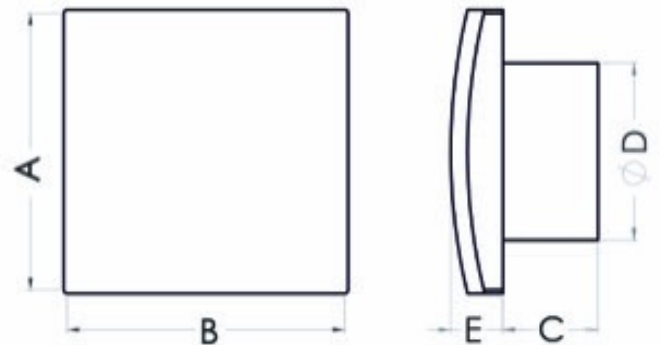

Bathroom fan Eol 100GF

SKU: 94861716

Catalog price inc. VAT : € 30.76

- **Rated voltage:** 230 V
- **Colour:** gold
- **Mains frequency:** 50 Hz
- **Power consumption:** 19 W
- **Air output:** 100 m³/h
- **Bearing type:** sliding
- **Degree of protection (IP):** IP-X4
- **Sound pressure level:** 39.5 dB (A)
- **Speed:** 2550 rpm
- **Nominal size:** 100 mm
- **Material:** ABS/PP
- **Mounting location:** Wall
- **Mounting type:** surface mounted
- **Fan weight:** 0.50 kg
- **A:** 141 mm
- **B:** 131 mm
- **C:** 84 mm
- **D:** 99 mm
- **E:** 15 mm
- **Mounting hole:** Ø100 mm