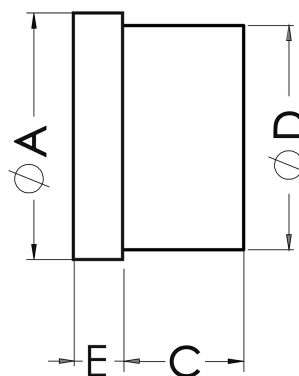

Bathroom fan WK-15

SKU: 98928784

Catalog price inc. VAT : € 21.22

- **Rated voltage:** 230 V
- **Colour:** white
- **Mains frequency:** 50 Hz
- **Power consumption:** 22 W
- **Air output:** 200 m³/h
- **Bearing type:** sliding
- **Degree of protection (IP):** IP-X4
- **Sound pressure level:** 45 dB (A)
- **Speed:** 1850 rpm
- **Nominal size:** 150 mm
- **Material:** ABS/PP
- **Fan weight:** 0.50 kg
- **A:** 150 mm
- **C:** 50 mm
- **D:** 150 mm
- **E:** 39 mm

[BUY NOW](#)