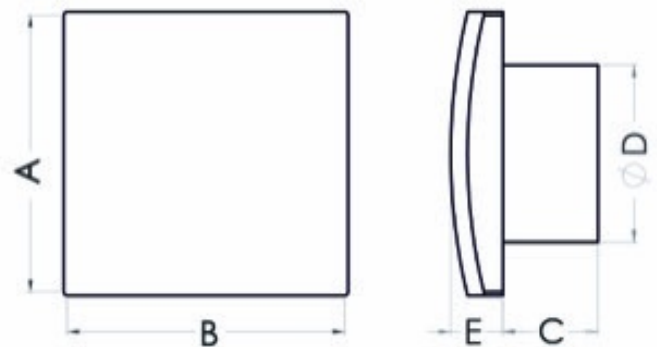

## Bathroom fan Zefir 100B

SKU: 97035809

**Catalog price inc. VAT : € 15.92**

- **Rated voltage:** 230 V
- **Colour:** white
- **Mains frequency:** 50 Hz
- **Power consumption:** 19 W
- **Air output:** 100 m<sup>3</sup>/h
- **Bearing type:** sliding
- **Degree of protection (IP):** IP-X4
- **Sound pressure level:** 39.5 dB (A)
- **Speed:** 2550 rpm
- **Nominal size:** 100 mm
- **Material:** ABS/PP
- **Mounting location:** Wall
- **Mounting type:** surface mounted
- **Fan weight:** 0.44 kg
- **A:** 151 mm
- **B:** 151 mm
- **C:** 53 mm
- **D:** 99 mm
- **E:** 27 mm
- **Mounting hole:** Ø100 mm