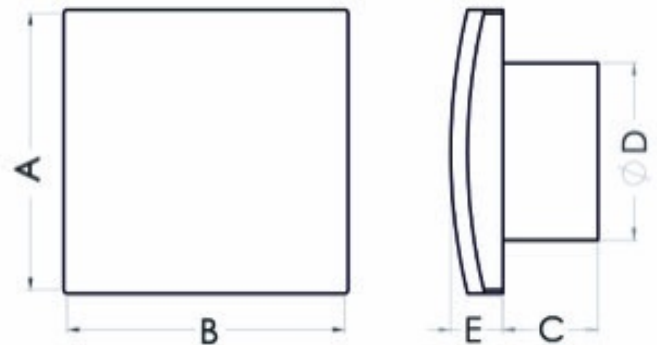

Bathroom fan Atol 100AT

SKU: 80794313

Catalog price inc. VAT : € 42.44

- **Rated voltage:** 230 V
- **Colour:** white
- **Mains frequency:** 50 Hz
- **Power consumption:** 19 W
- **Air output:** 100 m³/h
- **Bearing type:** sliding
- **Degree of protection (IP):** IP-X4
- **Sound pressure level:** 39.5 dB (A)
- **Speed:** 2550 rpm
- **Nominal size:** 100 mm
- **Material:** ABS/PP
- **Mounting location:** Wall
- **Mounting type:** surface mounted
- **Fan weight:** 0.53 kg
- **A:** 155 mm
- **B:** 155 mm
- **C:** 66 mm
- **D:** 99 mm
- **E:** 30 mm
- **Mounting hole:** Ø100 mm