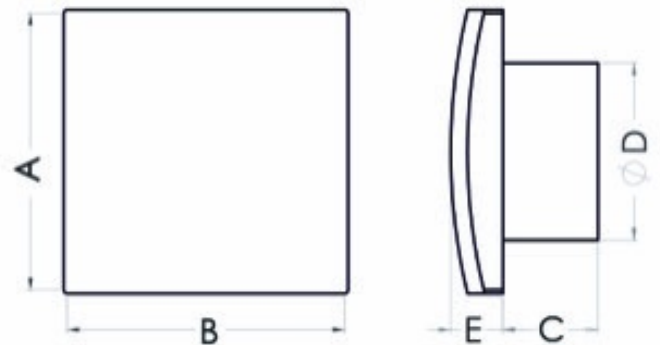

Bathroom fan Eol 100HTSF

SKU: 94795383

Catalog price inc. VAT : € 45.62

- **Rated voltage:** 230 V
- **Colour:** silver
- **Mains frequency:** 50 Hz
- **Power consumption:** 19 W
- **Air output:** 100 m³/h
- **Bearing type:** sliding
- **Degree of protection (IP):** IP-X4
- **Sound pressure level:** 39.5 dB (A)
- **Speed:** 2550 rpm
- **Nominal size:** 100 mm
- **Material:** ABS/PP
- **Mounting location:** Wall
- **Mounting type:** surface mounted
- **Fan weight:** 0.43 kg
- **A:** 141 mm
- **B:** 131 mm
- **C:** 84 mm
- **D:** 99 mm
- **E:** 15 mm
- **Mounting hole:** Ø100 mm