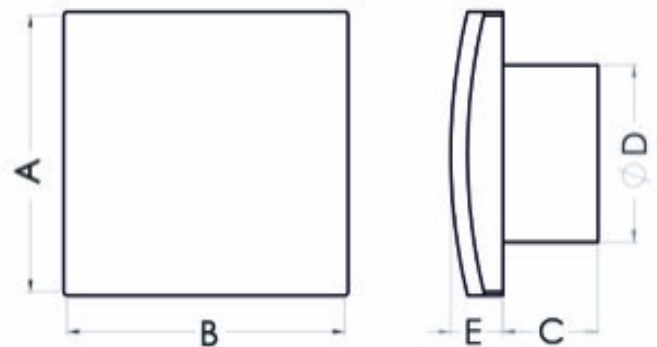

Bathroom fan Eol 100BSF

SKU: 93618539

Catalog price inc. VAT : € 24.40

- **Rated voltage:** 230 V
- **Colour:** silver
- **Mains frequency:** 50 Hz
- **Power consumption:** 19 W
- **Air output:** 100 m³/h
- **Bearing type:** sliding
- **Degree of protection (IP):** IP-X4
- **Sound pressure level:** 39.5 dB (A)
- **Speed:** 2550 rpm
- **Nominal size:** 100 mm
- **Material:** ABS/PP
- **Mounting location:** Wall
- **Mounting type:** surface-mounted
- **Fan weight:** 0.42 kg
- **A:** 141 mm
- **B:** 131 mm
- **C:** 84 mm
- **D:** 99 mm
- **E:** 15 mm
- **Mounting hole:** Ø100 mm