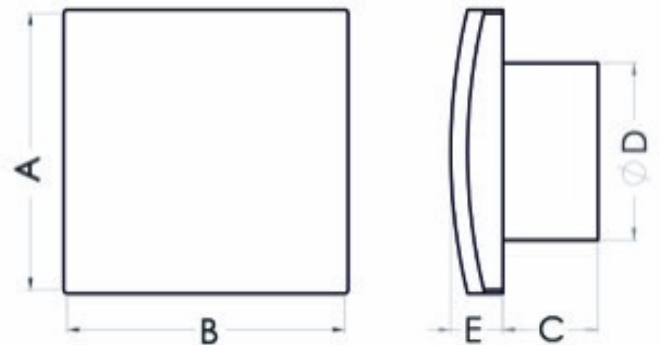

Bathroom fan Atol 100ABSF

SKU: 81416510

Catalog price inc. VAT : € 38.19

- **Rated voltage:** 230 V
- **Colour:** silver
- **Mains frequency:** 50 Hz
- **Power consumption:** 19 W
- **Air output:** 100 m³/h
- **Bearing type:** sliding
- **Degree of protection (IP):** IP-X4
- **Sound pressure level:** 39.5 dB (A)
- **Speed:** 2550 rpm
- **Nominal size:** 100 mm
- **Material:** ABS/PP
- **Mounting location:** Wall
- **Mounting type:** surface mounted
- **Fan weight:** 0.52 kg
- **A:** 155 mm
- **B:** 155 mm
- **C:** 66 mm
- **D:** 99 mm
- **E:** 30 mm
- **Mounting hole:** Ø100 mm