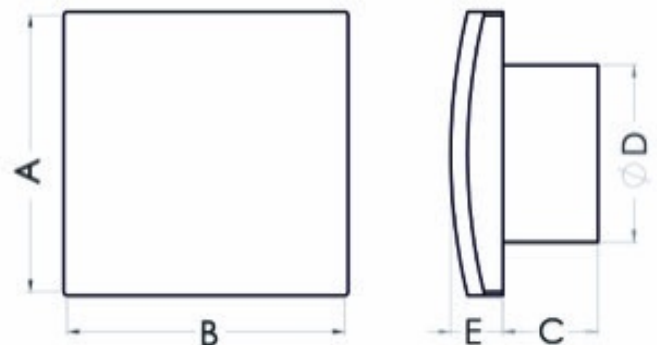

Bathroom fan Atol 100ATSF

SKU: 81424809

Catalog price inc. VAT : € 50.92

- **Rated voltage:** 230 V
- **Colour:** silver
- **Mains frequency:** 50 Hz
- **Power consumption:** 19 W
- **Air output:** 100 m³/h
- **Bearing type:** sliding
- **Degree of protection (IP):** IP-X4
- **Sound pressure level:** 39.5 dB (A)
- **Speed:** 2550 rpm
- **Nominal size:** 100 mm
- **Material:** ABS/PP
- **Mounting location:** Wall
- **Mounting type:** surface mounted
- **Fan weight:** 0.53 kg
- **A:** 155 mm
- **B:** 155 mm
- **C:** 66 mm
- **D:** 99 mm
- **E:** 30 mm
- **Mounting hole:** Ø100 mm