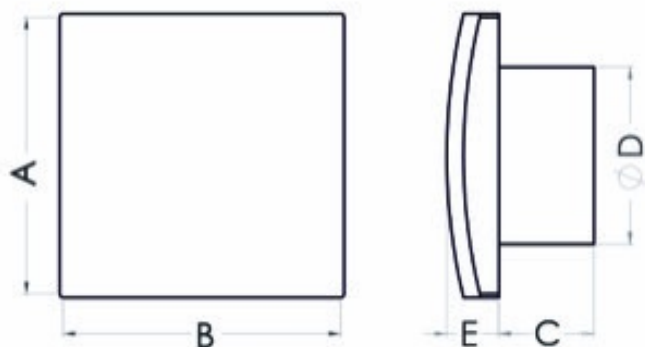

Bathroom fan Eol F12B

SKU: 95323191

Catalog price inc. VAT : € 22.28

- **Rated voltage:** 230 V
- **Colour:** white
- **Mains frequency:** 50 Hz
- **Power consumption:** 20 W
- **Air output:** 150 m³/h
- **Bearing type:** sliding
- **Degree of protection (IP):** IP-X4
- **Sound pressure level:** 42 dB (A)
- **Speed:** 2360 rpm
- **Nominal size:** 120 mm
- **Material:** ABS/PP
- **Place of installation:** Wall
- **Mounting type:** surface mounted
- **Fan weight:** 0.58 kg
- **A:** 150 mm
- **B:** 162 mm
- **C:** 88 mm
- **D:** 119 mm
- **E:** 28 mm
- **Mounting hole:** Ø120 mm