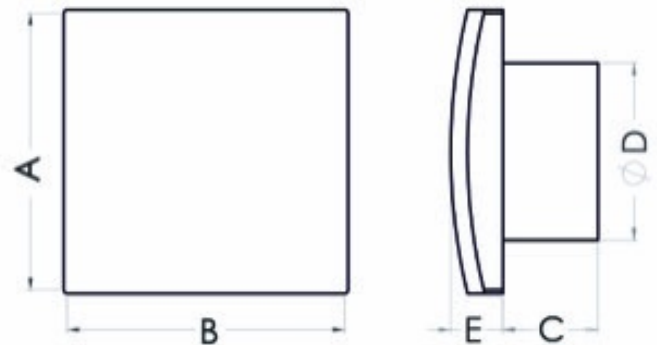

Bathroom fan Classic 100BGF

SKU: 100967442

Catalog price inc. VAT : € 24.40

- **Rated voltage:** 230 V
- **Colour:** white
- **Mains frequency:** 50 Hz
- **Power consumption:** 19 W
- **Air output:** 100 m³/h
- **Bearing type:** sliding
- **Degree of protection (IP):** IP-X4
- **Sound pressure level:** 39.5 dB (A)
- **Speed:** 2550 rpm
- **Nominal size:** 100 mm
- **Material:** ABS/PP
- **Mounting location:** Wall
- **Mounting type:** surface mounted
- **Fan weight:** 0.43 kg
- **A:** 153 mm
- **B:** 153 mm
- **C:** 53 mm
- **D:** 99 mm
- **E:** 23 mm
- **Mounting hole:** Ø100 mm