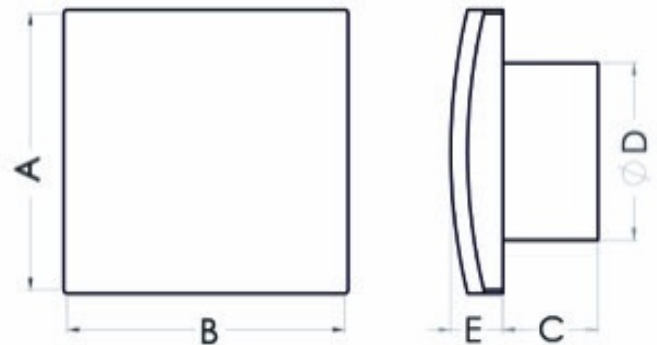

Bathroom fan Eol 100SF

SKU: 93476595

Catalog price inc. VAT : € 30.76

- **Rated voltage:** 230 V
- **Colour:** silver
- **Mains frequency:** 50 Hz
- **Power consumption:** 19 W
- **Air output:** 100 m³/h
- **Bearing type:** sliding
- **Degree of protection (IP):** IP-X4
- **Sound pressure level:** 39.5 dB (A)
- **Speed:** 2550 rpm
- **Nominal size:** 100 mm
- **Material:** ABS/PP
- **Mounting location:** Wall
- **Mounting type:** surface mounted
- **Fan weight:** 0.50 kg
- **A:** 141 mm
- **B:** 131 mm
- **C:** 84 mm
- **D:** 99 mm
- **E:** 15 mm
- **Mounting hole:** Ø100 mm