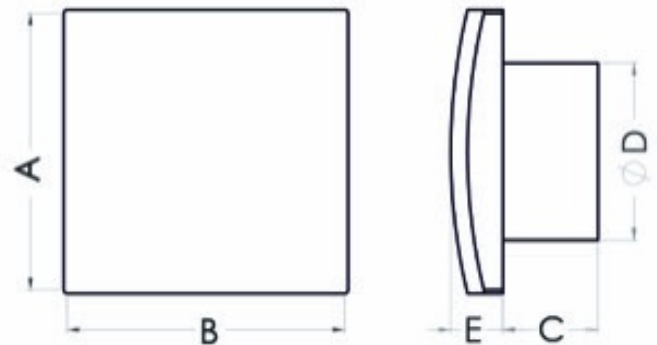

## Bathroom fan Classic 100TSF

SKU: 100967361

**Catalog price inc. VAT : € 37.13**

- **Rated voltage:** 230 V
- **Colour:** white
- **Mains frequency:** 50 Hz
- **Power consumption:** 19 W
- **Air output:** 100 m3/h
- **Bearing type:** sliding
- **Degree of protection (IP):** IP-X4
- **Sound pressure level:** 39.5 dB (A)
- **Speed:** 2550 rpm
- **Nominal size:** 100 mm
- **Material:** ABS/PP
- **Mounting location:** Wall
- **Mounting type:** surface mounted
- **Fan weight:** 0.44 kg
- **A:** 153 mm
- **B:** 153 mm
- **C:** 53 mm
- **D:** 99 mm
- **E:** 23 mm
- **Mounting hole:** Ø100 mm