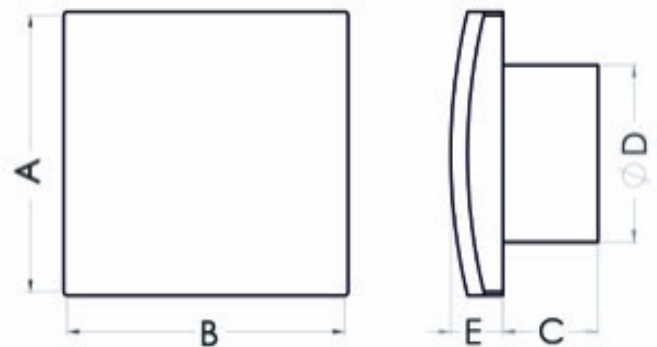

Bathroom fan Vulkan RS100T

SKU: 80622067

Catalog price inc. VAT : € 28.65

- **Rated voltage:** 230 V
- **Colour:** white
- **Mains frequency:** 50 Hz
- **Power consumption:** 19 W
- **Air output:** 120 m3/h
- **Bearing type:** sliding
- **Degree of protection (IP):** IP-X4
- **Sound pressure level:** 39.5 dB (A)
- **Speed:** 2550 rpm
- **Nominal size:** 100 mm
- **Material:** ABS/PP
- **Mounting location:** Wall
- **Mounting type:** surface mounted
- **Fan weight:** 0.49 kg
- **A:** 158 mm
- **B:** 158 mm
- **C:** 63 mm
- **D:** 98 mm
- **E:** 26 mm
- **Mounting hole:** Ø100 mm