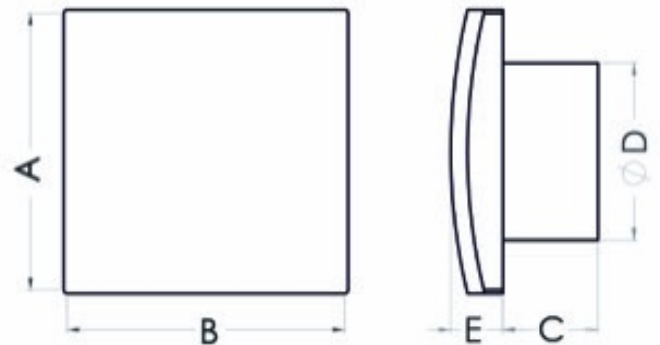

Bathroom fan Eol 100T

SKU: 81805977

Catalog price inc. VAT : € 28.65

- **Rated voltage:** 230 V
- **Colour:** white
- **Mains frequency:** 50 Hz
- **Power consumption:** 19 W
- **Air output:** 100 m3/h
- **Bearing type:** sliding
- **Degree of protection (IP):** IP-X4
- **Sound pressure level:** 39.5 dB (A)
- **Speed:** 2550 rpm
- **Nominal size:** 100 mm
- **Material:** ABS/PP
- **Mounting location:** Wall
- **Mounting type:** surface mounted
- **Fan weight:** 0.43 kg
- **A:** 141 mm
- **B:** 131 mm
- **C:** 84 mm
- **D:** 99 mm
- **E:** 15 mm
- **Mounting hole:** Ø100 mm