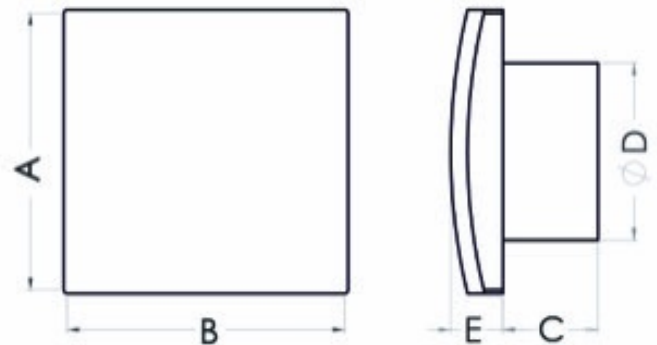

## Bathroom fan Aero VS100P

SKU: 80239426

**Catalog price inc. VAT : € 21.65**

- **Rated voltage:** 230 V
- **Colour:** white
- **Mains frequency:** 50 Hz
- **Power consumption:** 19 W
- **Air output:** 100 m<sup>3</sup>/h
- **Bearing type:** sliding
- **Degree of protection (IP):** IP-X4
- **Sound pressure level:** 39.5 dB (A)
- **Speed:** 2550 rpm
- **Nominal size:** 100 mm
- **Material:** ABS/PP
- **Mounting location:** Wall
- **Mounting type:** surface mounted
- **Fan weight:** 0.46 kg
- **A:** 158 mm
- **B:** 158 mm
- **C:** 53 mm
- **D:** 99 mm
- **E:** 25 mm
- **Mounting hole:** Ø100 mm