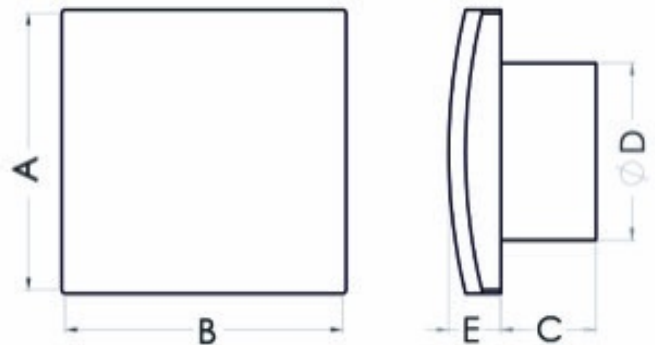

Bathroom fan Aero VK100L+

SKU: 80195547

Catalog price inc. VAT : € 20.37

- **Rated voltage:** 230 V
- **Colour:** white
- **Mains frequency:** 50 Hz
- **Power consumption:** 19 W
- **Air output:** 100 m³/h
- **Bearing type:** ball bearing
- **Degree of protection (IP):** IP-X4
- **Sound pressure level:** 39.5 dB (A)
- **Speed:** 2550 rpm
- **Nominal size:** 100 mm
- **Material:** ABS/PP
- **Place of installation:** Wall/ceiling
- **Mounting type:** surface-mounted
- **Fan weight:** 0.47 kg
- **A:** 158 mm
- **B:** 158 mm
- **C:** 61 mm
- **D:** 99 mm
- **E:** 25 mm
- **Mounting hole:** Ø100 mm