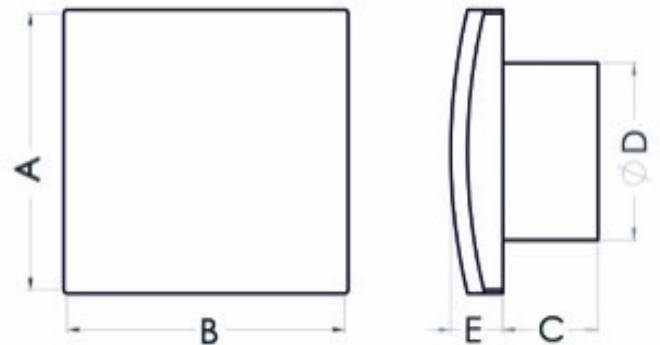

Bathroom fan Classic 100GF

SKU: 100967396

Catalog price inc. VAT : € 30.76

- **Rated voltage:** 230 V
- **Colour:** white
- **Mains frequency:** 50 Hz
- **Power consumption:** 19 W
- **Air output:** 100 m³/h
- **Bearing type:** sliding
- **Degree of protection (IP):** IP-X4
- **Sound pressure level:** 39.5 dB (A)
- **Speed:** 2550 rpm
- **Nominal size:** 100 mm
- **Material:** ABS/PP
- **Mounting location:** Wall
- **Mounting type:** surface mounted
- **Fan weight:** 0.50 kg
- **A:** 153 mm
- **B:** 153 mm
- **C:** 53 mm
- **D:** 99 mm
- **E:** 23 mm
- **Mounting hole:** Ø100 mm