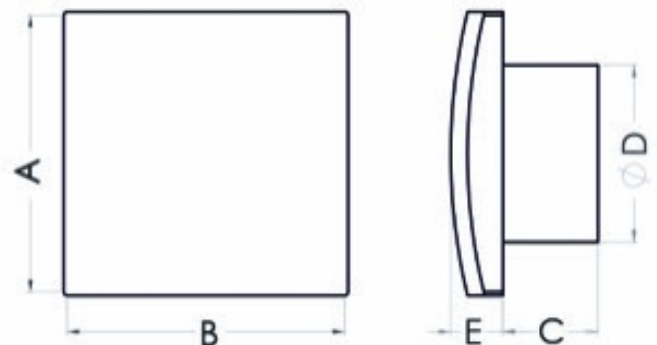

Bathroom fan Aero RS100L+

SKU: 79158929

Catalog price inc. VAT : € 18.03

- **Rated voltage:** 230 V
- **Colour:** white
- **Mains frequency:** 50 Hz
- **Power consumption:** 19 W
- **Air output:** 100 m³/h
- **Bearing type:** sliding
- **Degree of protection (IP):** IP-X4
- **Sound pressure level:** 39.5 dB (A)
- **Speed:** 2550 rpm
- **Nominal size:** 100 mm
- **Material:** ABS/PP
- **Mounting location:** Wall
- **Mounting type:** surface-mounted
- **Fan weight:** 0.47 kg
- **A:** 158 mm
- **B:** 158 mm
- **C:** 61 mm
- **D:** 99 mm
- **E:** 26 mm
- **Mounting hole:** Ø100 mm