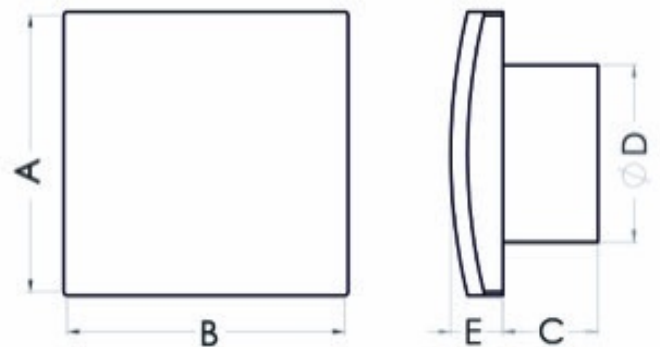

Bathroom fan Classic 150

SKU: 98726670

Catalog price inc. VAT : € 27.59

- **Rated voltage:** 230 V
- **Colour:** white
- **Mains frequency:** 50 Hz
- **Power consumption:** 22 W
- **Air output:** 200 m³/h
- **Bearing type:** sliding
- **Degree of protection (IP):** IP-X4
- **Sound pressure level:** 45 dB (A)
- **Speed:** 1850 rpm
- **Nominal size:** 150 mm
- **Material:** ABS/PP
- **Place of installation:** Wall
- **Mounting type:** surface mounted
- **Fan weight:** 0.68 kg
- **A:** 183 mm
- **B:** 183 mm
- **C:** 63 mm
- **D:** 150 mm
- **E:** 23 mm
- **Mounting hole:** Ø150 mm