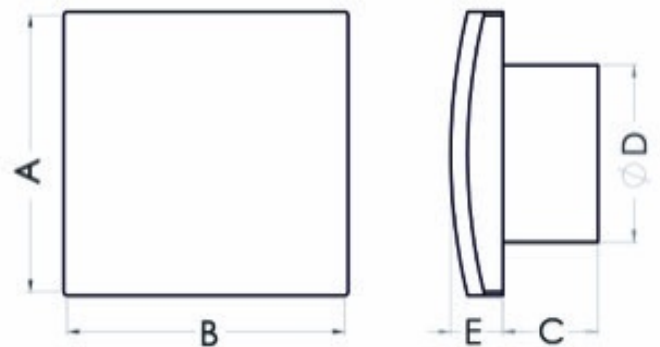

Bathroom fan Eol 100BGF

SKU: 94862835

Catalog price inc. VAT : € 24.40

- **Rated voltage:** 230 V
- **Colour:** gold
- **Mains frequency:** 50 Hz
- **Power consumption:** 19 W
- **Air output:** 100 m³/h
- **Bearing type:** sliding
- **Degree of protection (IP):** IP-X4
- **Sound pressure level:** 39.5 dB (A)
- **Speed:** 2550 rpm
- **Nominal size:** 100 mm
- **Material:** ABS/PP
- **Mounting location:** Wall
- **Mounting type:** surface-mounted
- **Fan weight:** 0.42 kg
- **A:** 141 mm
- **B:** 131 mm
- **C:** 84 mm
- **D:** 99 mm
- **E:** 15 mm
- **Mounting hole:** Ø100 mm