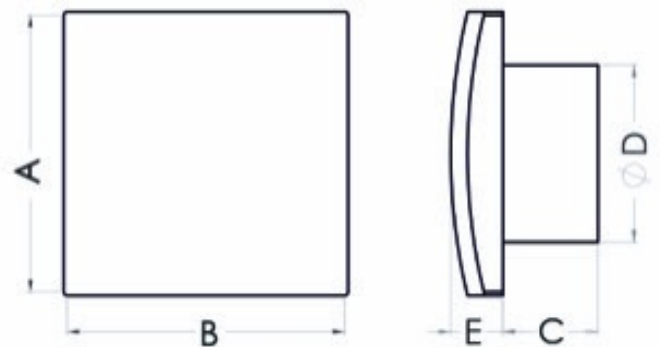

Bathroom fan Atol 100AHTGF

SKU: 81745577

Catalog price inc. VAT : € 59.41

- **Rated voltage:** 230 V
- **Colour:** gold
- **Mains frequency:** 50 Hz
- **Power consumption:** 19 W
- **Air output:** 100 m³/h
- **Bearing type:** sliding
- **Degree of protection (IP):** IP-X4
- **Sound pressure level:** 39.5 dB (A)
- **Speed:** 2550 rpm
- **Nominal size:** 100 mm
- **Material:** ABS/PP
- **Mounting location:** Wall
- **Mounting type:** surface mounted
- **Fan weight:** 0.53 kg
- **A:** 155 mm
- **B:** 155 mm
- **C:** 66 mm
- **D:** 99 mm
- **E:** 30 mm
- **Mounting hole:** Ø100 mm