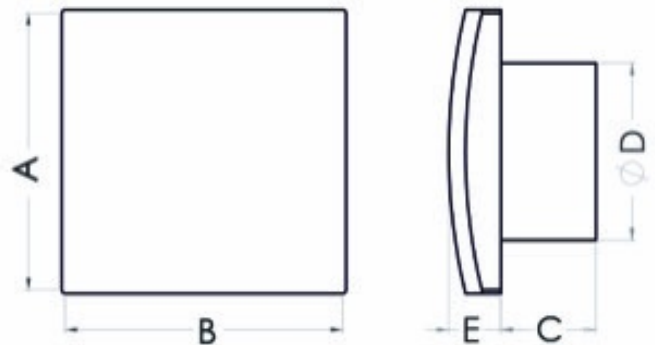

Bathroom fan Eol 100HT

SKU: 81874015

Catalog price inc. VAT : € 37.13

- **Rated voltage:** 230 V
- **Colour:** white
- **Mains frequency:** 50 Hz
- **Power consumption:** 19 W
- **Air output:** 100 m³/h
- **Bearing type:** sliding
- **Degree of protection (IP):** IP-X4
- **Sound pressure level:** 39.5 dB (A)
- **Speed:** 2550 rpm
- **Nominal size:** 100 mm
- **Material:** ABS/PP
- **Mounting location:** Wall
- **Mounting type:** surface mounted
- **Fan weight:** 0.43 kg
- **A:** 141 mm
- **B:** 131 mm
- **C:** 84 mm
- **D:** 99 mm
- **E:** 15 mm
- **Mounting hole:** Ø100 mm