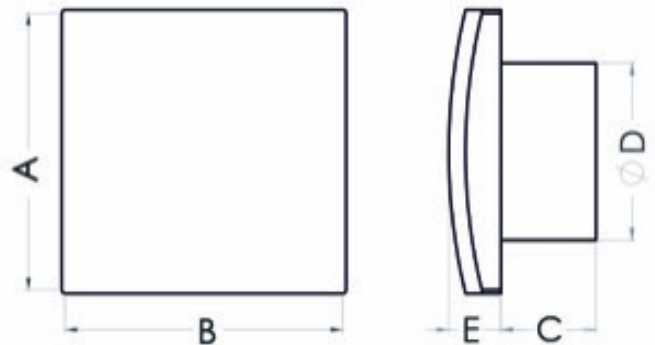

Bathroom fan Aero DS100L+

SKU: 78362445

Catalog price inc. VAT : € 18.03

- **Rated voltage:** 230 V
- **Colour:** white
- **Mains frequency:** 50 Hz
- **Power consumption:** 19 W
- **Air output:** 100 m³/h
- **Bearing type:** sliding
- **Degree of protection (IP):** IP-X4
- **Sound pressure level:** 39.5 dB (A)
- **Speed:** 2550 rpm
- **Nominal size:** 100 mm
- **Material:** ABS/PP
- **Mounting location:** Wall
- **Mounting type:** surface mounted
- **Fan weight:** 0.45 kg
- **A:** 158 mm
- **B:** 159 mm
- **C:** 61 mm
- **D:** 99 mm
- **E:** 21 mm
- **Mounting hole:** Ø100 mm