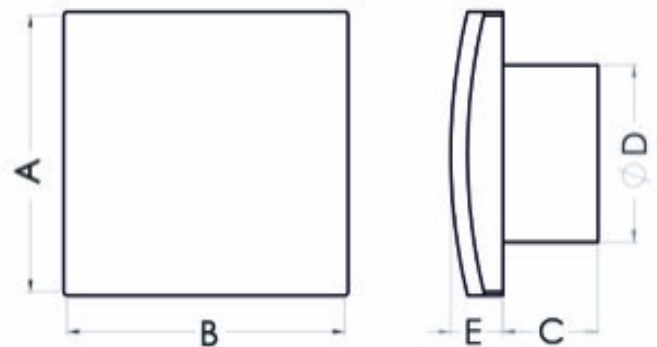

## Bathroom fan Classic 100B

SKU: 99323861

**Catalog price inc. VAT : € 15.92**

- **Rated voltage:** 230 V
- **Colour:** white
- **Mains frequency:** 50 Hz
- **Power consumption:** 19 W
- **Air output:** 100 m<sup>3</sup>/h
- **Bearing type:** sliding
- **Degree of protection (IP):** IP-X4
- **Sound pressure level:** 39.5 dB (A)
- **Speed:** 2550 rpm
- **Nominal size:** 100 mm
- **Material:** ABS/PP
- **Mounting location:** Wall
- **Mounting type:** surface mounted
- **Fan weight:** 0.43 kg
- **A:** 153 mm
- **B:** 153 mm
- **C:** 53 mm
- **D:** 99 mm
- **E:** 23 mm
- **Mounting hole:** Ø100 mm