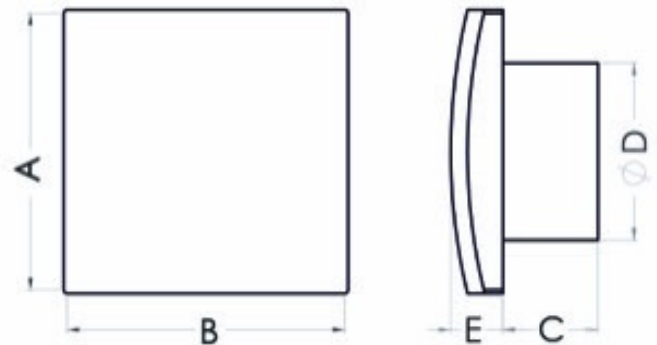

Bathroom fan Atol 100AHTSF

SKU: 81447425

Catalog price inc. VAT : € 59.41

- **Rated voltage:** 230 V
- **Colour:** silver
- **Mains frequency:** 50 Hz
- **Power consumption:** 19 W
- **Air output:** 100 m³/h
- **Bearing type:** sliding
- **Degree of protection (IP):** IP-X4
- **Sound pressure level:** 39.5 dB (A)
- **Speed:** 2550 rpm
- **Nominal size:** 100 mm
- **Material:** ABS/PP
- **Mounting location:** Wall
- **Mounting type:** surface mounted
- **Fan weight:** 0.53 kg
- **A:** 155 mm
- **B:** 155 mm
- **C:** 66 mm
- **D:** 99 mm
- **E:** 30 mm
- **Mounting hole:** Ø100 mm