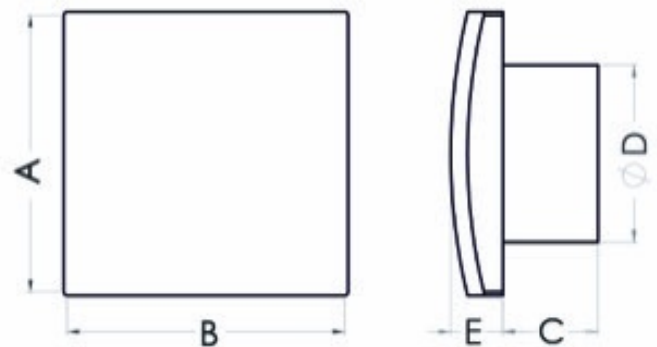

Bathroom fan Aero RK100

SKU: 78410475

Catalog price inc. VAT : € 26.09

- **Rated voltage:** 230 V
- **Colour:** white
- **Mains frequency:** 50 Hz
- **Power consumption:** 19 W
- **Air output:** 100 m3/h
- **Bearing type:** ball bearing
- **Degree of protection (IP):** IP-X4
- **Sound pressure level:** 39.5 dB (A)
- **Speed:** 2550 rpm
- **Nominal size:** 100 mm
- **Material:** ABS/PP
- **Place of installation:** Wall/ceiling
- **Mounting type:** surface-mounted
- **Fan weight:** 0.54 kg
- **A:** 158 mm
- **B:** 158 mm
- **C:** 53 mm
- **D:** 99 mm
- **E:** 26 mm
- **Mounting hole:** Ø100 mm