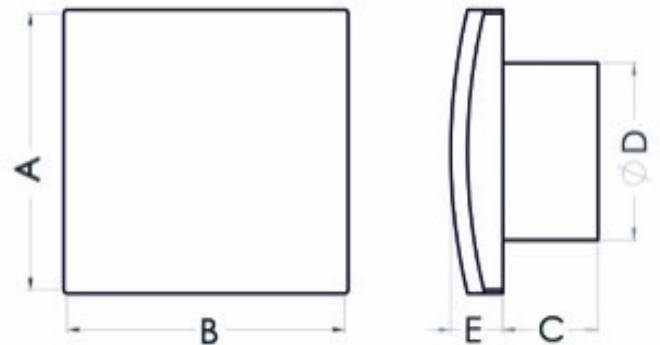

Bathroom fan Zefir 100T

SKU: 108319632

Catalog price inc. VAT : € 28.65

- **Rated voltage:** 230 V
- **Colour:** white
- **Mains frequency:** 50 Hz
- **Power consumption:** 19 W
- **Air output:** 100 m³/h
- **Bearing type:** sliding
- **Degree of protection (IP):** IP-X4
- **Sound pressure level:** 39.5 dB (A)
- **Speed:** 2550 rpm
- **Nominal size:** 100 mm
- **Material:** ABS/PP
- **Mounting location:** Wall
- **Mounting type:** surface mounted
- **Fan weight:** 0.45 kg
- **A:** 151 mm
- **B:** 151 mm
- **C:** 53 mm
- **D:** 99 mm
- **E:** 27 mm
- **Mounting hole:** Ø100 mm