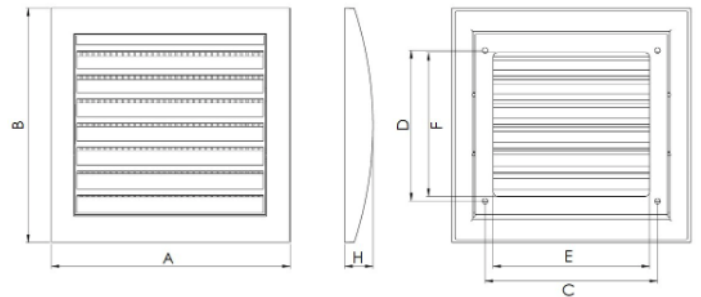

Ventilation grille N10A

SKU: 00.000.122

Catalog price inc. VAT : € 9.63

- **Colour:** Anthracite
- **Material:** ABS
- **Weight:** 0.07 kg
- **A:** 153 mm
- **B:** 148 mm
- **C:** 111 mm
- **D:** 95 mm
- **E:** 100 mm
- **F:** 91 mm
- **H:** 18 mm