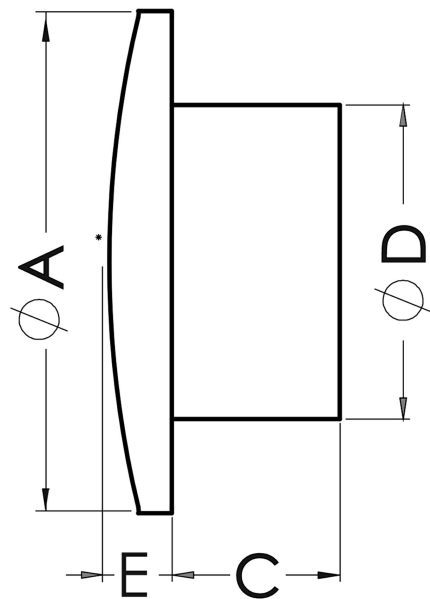

## Bathroom fan Komfort 100VHT

SKU: 101424872

**Catalog price inc. VAT : € 43.71**

- **Rated voltage:** 230 V
- **Colour:** white
- **Mains frequency:** 50 Hz
- **Power consumption:** 19 W
- **Air output:** 100 m3/h
- **Bearing type:** ball
- **Degree of protection (IP):** IP-X4
- **Sound pressure level:** 39.5 dB (A)
- **Speed:** 2550 rpm
- **Nominal size:** 100 mm
- **Material:** ABS/PP
- **Mounting location:** Wall / ceiling
- **Mounting type:** surface mounted
- **Fan weight:** 0.39 kg
- **A:** 135 mm
- **C:** 65 mm
- **D:** 99 mm
- **E:** 10 mm
- **Mounting hole:** Ø100 mm