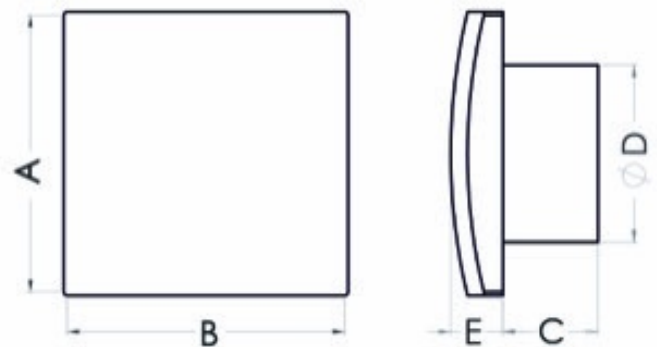

## Bathroom fan Aero VK100P

SKU: 79176547

**Catalog price inc. VAT : € 23.97**

- **Rated voltage:** 230 V
- **Colour:** white
- **Mains frequency:** 50 Hz
- **Power consumption:** 19 W
- **Air output:** 100 m3/h
- **Bearing type:** ball bearing
- **Degree of protection (IP):** IP-X4
- **Sound pressure level:** 39.5 dB (A)
- **Speed:** 2550 rpm
- **Nominal size:** 100 mm
- **Material:** ABS/PP
- **Place of installation:** Wall/ceiling
- **Mounting type:** surface-mounted
- **Fan weight:** 0.47 kg
- **A:** 158 mm
- **B:** 158 mm
- **C:** 53 mm
- **D:** 99 mm
- **E:** 25 mm
- **Mounting hole:** Ø100 mm