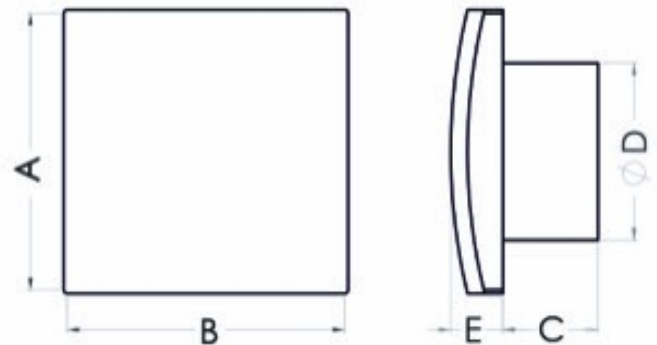

## Bathroom fan Classic 100BSF

SKU: 100967358

**Catalog price inc. VAT : € 24.40**

- **Rated voltage:** 230 V
- **Colour:** white
- **Mains frequency:** 50 Hz
- **Power consumption:** 19 W
- **Air output:** 100 m3/h
- **Bearing type:** sliding
- **Degree of protection (IP):** IP-X4
- **Sound pressure level:** 39.5 dB (A)
- **Speed:** 2550 rpm
- **Nominal size:** 100 mm
- **Material:** ABS/PP
- **Mounting location:** Wall
- **Mounting type:** surface mounted
- **Fan weight:** 0.43 kg
- **A:** 153 mm
- **B:** 153 mm
- **C:** 53 mm
- **D:** 99 mm
- **E:** 23 mm
- **Mounting hole:** Ø100 mm