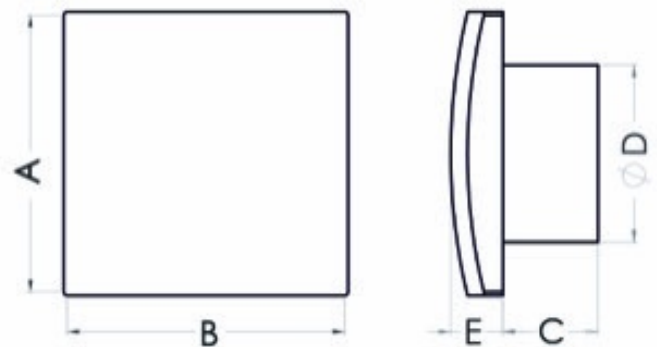

Eol F10TGF bathroom fan

SKU: 95228443

Catalog price inc. VAT : € 40.32

- **Rated voltage:** 230 V
- **Colour:** gold
- **Mains frequency:** 50 Hz
- **Power consumption:** 19 W
- **Air output:** 100 m³/h
- **Bearing type:** sliding
- **Degree of protection (IP):** IP-X4
- **Sound pressure level:** 39.5 dB (A)
- **Speed:** 2550 rpm
- **Nominal size:** 100 mm
- **Material:** ABS/PP
- **Mounting location:** Wall
- **Mounting type:** surface mounted
- **Fan weight:** 0.46 kg
- **A:** 141 mm
- **B:** 131 mm
- **C:** 84 mm
- **D:** 99 mm
- **E:** 29 mm
- **Mounting hole:** Ø100 mm