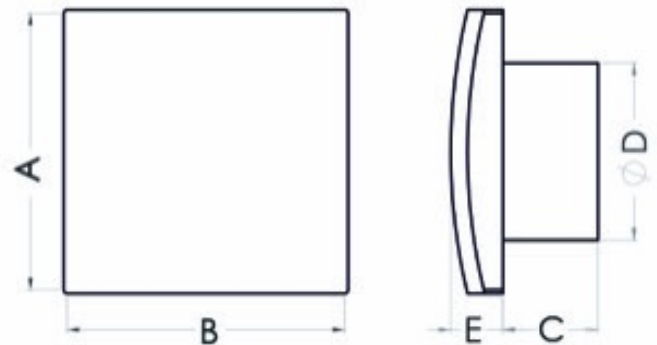

Bathroom fan Aero DK100L

SKU: 74500257

Catalog price inc. VAT : € 19.73

- **Rated voltage:** 230 V
- **Colour:** white
- **Mains frequency:** 50 Hz
- **Power consumption:** 19 W
- **Air output:** 100 m³/h
- **Bearing type:** ball bearing
- **Degree of protection (IP):** IP-X4
- **Sound pressure level:** 39.5 dB (A)
- **Speed:** 2550 rpm
- **Nominal size:** 100 mm
- **Material:** ABS/PP
- **Place of installation:** Wall / ceiling
- **Mounting type:** surface mounted
- **Fan weight:** 0.45 kg
- **A:** 158 mm
- **B:** 159 mm
- **C:** 53 mm
- **D:** 99 mm
- **E:** 21 mm
- **Mounting hole:** Ø100 mm

[BUY NOW](#)