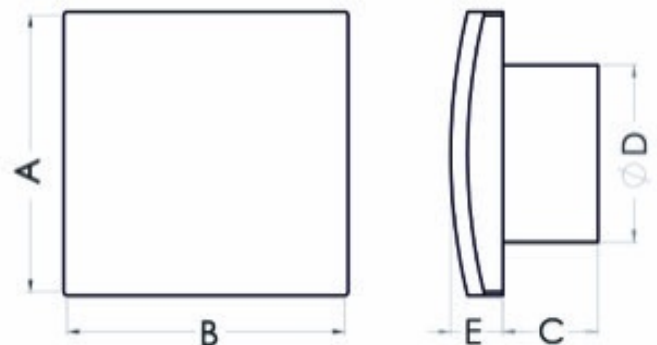

## Bathroom fan Aero RS100

SKU: 79113497

**Catalog price inc. VAT : € 23.78**

- **Rated voltage:** 230 V
- **Colour:** white
- **Mains frequency:** 50 Hz
- **Power consumption:** 19 W
- **Air output:** 100 m3/h
- **Bearing type:** sliding
- **Degree of protection (IP):** IP-X4
- **Sound pressure level:** 39.5 dB (A)
- **Speed:** 2550 rpm
- **Nominal size:** 100 mm
- **Material:** ABS/PP
- **Mounting location:** Wall
- **Mounting type:** surface mounted
- **Fan weight:** 0.53 kg
- **A:** 158 mm
- **B:** 158 mm
- **C:** 53 mm
- **D:** 99 mm
- **E:** 26 mm
- **Mounting hole:** Ø100 mm