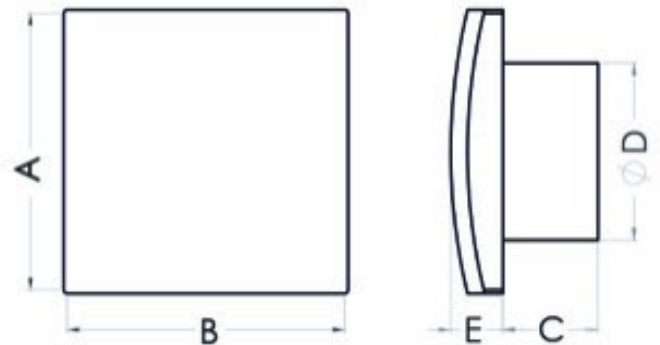

## Bathroom fan Aero VS100T

SKU: 80241355

**Catalog price inc. VAT : € 28.65**

- **Rated voltage:** 230 V
- **Colour:** white
- **Mains frequency:** 50 Hz
- **Power consumption:** 19 W
- **Air output:** 100 m<sup>3</sup>/h
- **Bearing type:** sliding
- **Degree of protection (IP):** IP-X4
- **Sound pressure level:** 39.5 dB (A)
- **Speed:** 2550 rpm
- **Nominal size:** 100 mm
- **Material:** ABS/PP
- **Mounting location:** Wall
- **Mounting type:** surface mounted
- **Fan weight:** 0.45 kg
- **A:** 158 mm
- **B:** 158 mm
- **C:** 53 mm
- **D:** 99 mm
- **E:** 25 mm
- **Mounting hole:** Ø100 mm