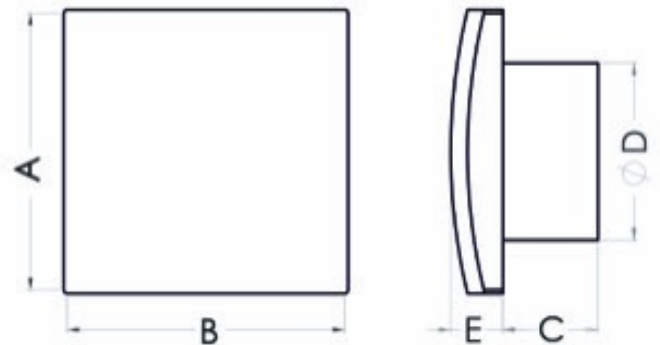

## Bathroom fan Eol F10GF

SKU: 95220853

**Catalog price inc. VAT : € 33.95**

- **Rated voltage:** 230 V
- **Colour:** gold
- **Mains frequency:** 50 Hz
- **Power consumption:** 19 W
- **Air output:** 100 m<sup>3</sup>/h
- **Bearing type:** sliding
- **Degree of protection (IP):** IP-X4
- **Sound pressure level:** 39.5 dB (A)
- **Speed:** 2550 rpm
- **Nominal size:** 100 mm
- **Material:** ABS/PP
- **Mounting location:** Wall
- **Mounting type:** surface mounted
- **Fan weight:** 0.53 kg
- **A:** 141 mm
- **B:** 131 mm
- **C:** 84 mm
- **D:** 99 mm
- **E:** 29 mm
- **Mounting hole:** Ø100 mm