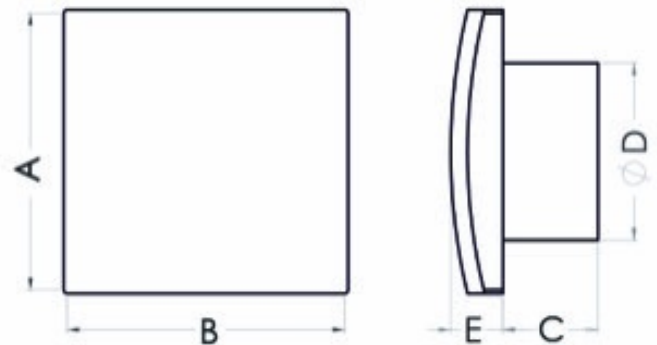

## Bathroom fan Atol 100AHT

SKU: 80787040

**Catalog price inc. VAT : € 50.92**

- **Rated voltage:** 230 V
- **Colour:** white
- **Mains frequency:** 50 Hz
- **Power consumption:** 19 W
- **Air output:** 100 m<sup>3</sup>/h
- **Bearing type:** sliding
- **Degree of protection (IP):** IP-X4
- **Sound pressure level:** 39.5 dB (A)
- **Speed:** 2550 rpm
- **Nominal size:** 100 mm
- **Material:** ABS/PP
- **Mounting location:** Wall
- **Mounting type:** surface mounted
- **Fan weight:** 0.53 kg
- **A:** 155 mm
- **B:** 155 mm
- **C:** 66 mm
- **D:** 99 mm
- **E:** 30 mm
- **Mounting hole:** Ø100 mm