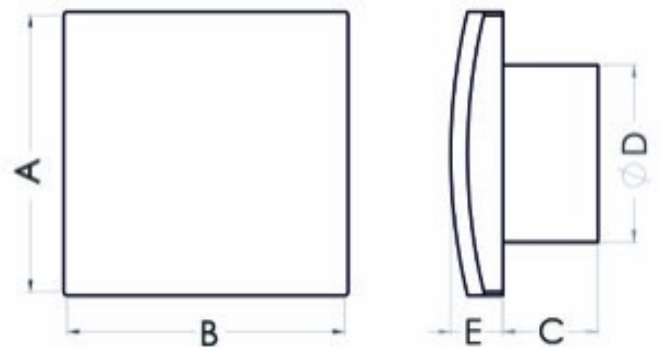

## Bathroom fan Classic 100TGF

SKU: 100967447

**Catalog price inc. VAT : € 37.13**

- **Rated voltage:** 230 V
- **Colour:** white
- **Mains frequency:** 50 Hz
- **Power consumption:** 19 W
- **Air output:** 100 m<sup>3</sup>/h
- **Bearing type:** sliding
- **Degree of protection (IP):** IP-X4
- **Sound pressure level:** 39.5 dB (A)
- **Speed:** 2550 rpm
- **Nominal size:** 100 mm
- **Material:** ABS/PP
- **Mounting location:** Wall
- **Mounting type:** surface mounted
- **Fan weight:** 0.44 kg
- **A:** 153 mm
- **B:** 153 mm
- **C:** 53 mm
- **D:** 99 mm
- **E:** 23 mm
- **Mounting hole:** Ø100 mm