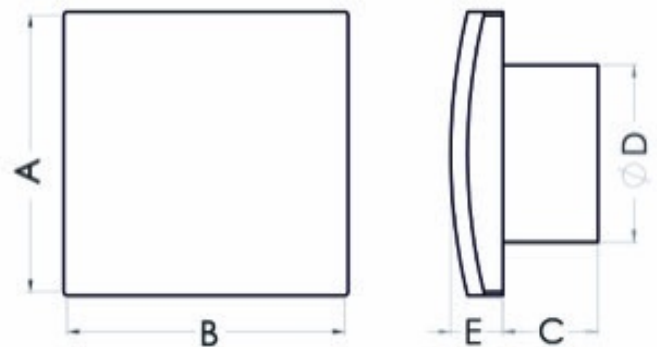

Bathroom fan Aero VS100P+

SKU: 80598423

Catalog price inc. VAT : € 22.28

- **Rated voltage:** 230 V
- **Colour:** white
- **Mains frequency:** 50 Hz
- **Power consumption:** 19 W
- **Air output:** 100 m³/h
- **Bearing type:** sliding
- **Degree of protection (IP):** IP-X4
- **Sound pressure level:** 39.5 dB (A)
- **Speed:** 2550 rpm
- **Nominal size:** 100 mm
- **Material:** ABS/PP
- **Mounting location:** Wall
- **Mounting type:** surface-mounted
- **Fan weight:** 0.47 kg
- **A:** 158 mm
- **B:** 158 mm
- **C:** 61 mm
- **D:** 99 mm
- **E:** 25 mm
- **Mounting hole:** Ø100 mm