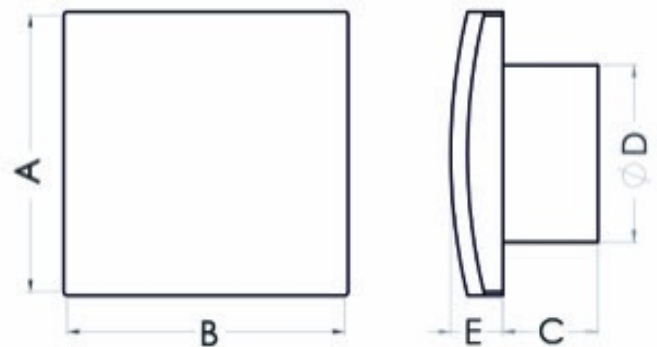

## Bathroom fan Eol 100B

SKU: 81757891

**Catalog price inc. VAT : € 15.92**

- **Rated voltage:** 230 V
- **Colour:** white
- **Mains frequency:** 50 Hz
- **Power consumption:** 19 W
- **Air output:** 100 m<sup>3</sup>/h
- **Bearing type:** sliding
- **Degree of protection (IP):** IP-X4
- **Sound pressure level:** 39.5 dB (A)
- **Speed:** 2550 rpm
- **Nominal size:** 100 mm
- **Material:** ABS/PP
- **Mounting location:** Wall
- **Mounting type:** surface mounted
- **Fan weight:** 0.42 kg
- **A:** 141 mm
- **B:** 131 mm
- **C:** 84 mm
- **D:** 99 mm
- **E:** 15 mm
- **Mounting hole:** Ø100 mm