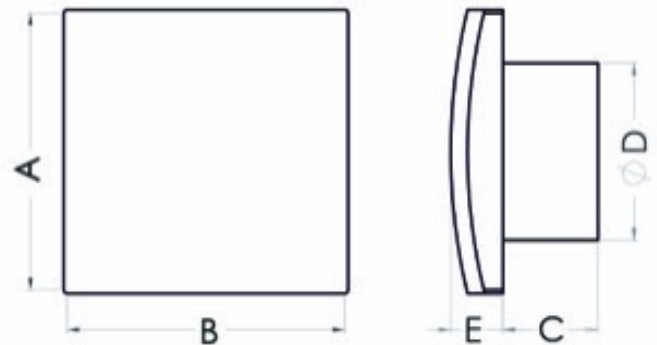

Bathroom fan Zefir 100HT

SKU: 108320482

Catalog price inc. VAT : € 37.13

- **Rated voltage:** 230 V
- **Colour:** white
- **Mains frequency:** 50 Hz
- **Power consumption:** 19 W
- **Air output:** 100 m³/h
- **Bearing type:** sliding
- **Degree of protection (IP):** IP-X4
- **Sound pressure level:** 39.5 dB (A)
- **Speed:** 2550 rpm
- **Nominal size:** 100 mm
- **Material:** ABS/PP
- **Mounting location:** Wall
- **Mounting type:** surface mounted
- **Fan weight:** 0.45 kg
- **A:** 151 mm
- **B:** 151 mm
- **C:** 53 mm
- **D:** 99 mm
- **E:** 27 mm
- **Mounting hole:** Ø100 mm