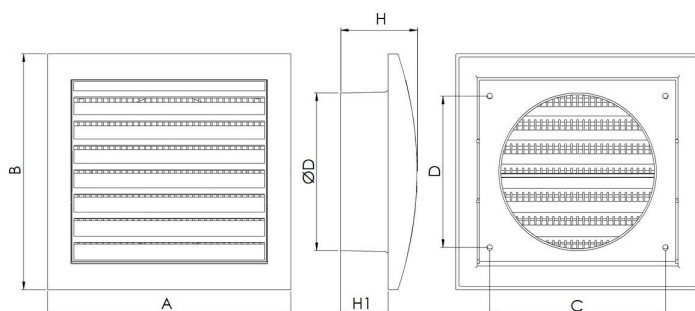

Ventilation grille ND10R

SKU: 00.000.088

Catalog price inc. VAT : € 5.88

- **Colour:** White
- **Material:** ABS
- **Weight:** 0.10 kg
- **A:** 153 mm
- **B:** 148 mm
- **C:** 111 mm
- **D:** 95 mm
- **ØD:** 99 mm
- **H:** 48 mm
- **H1:** 30 mm