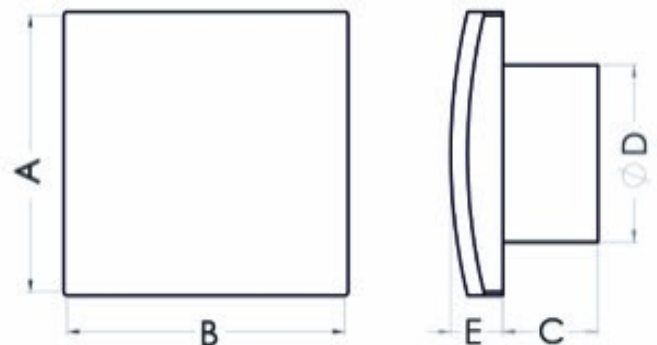

## Bathroom fan Zefir 100

SKU: 97033986

**Catalog price inc. VAT : € 22.28**

- **Rated voltage:** 230 V
- **Colour:** white
- **Mains frequency:** 50 Hz
- **Power consumption:** 19 W
- **Air output:** 100 m<sup>3</sup>/h
- **Bearing type:** sliding
- **Degree of protection (IP):** IP-X4
- **Sound pressure level:** 39.5 dB (A)
- **Speed:** 2550 rpm
- **Nominal size:** 100 mm
- **Material:** ABS/PP
- **Mounting location:** Wall
- **Mounting type:** surface mounted
- **Fan weight:** 0.53 kg
- **A:** 151 mm
- **B:** 151 mm
- **C:** 53 mm
- **D:** 99 mm
- **E:** 27 mm
- **Mounting hole:** Ø100 mm