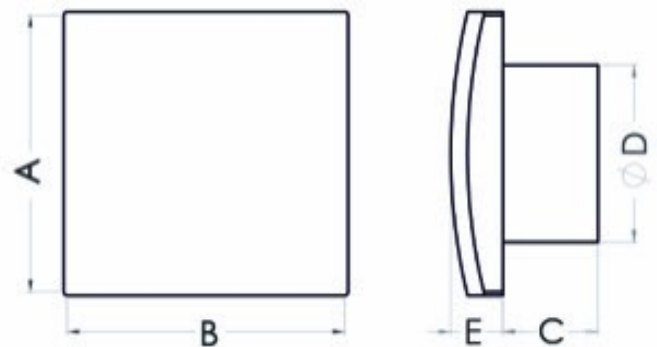

Bathroom fan Aero VK100

SKU: 79168042

Catalog price inc. VAT : € 26.09

- **Rated voltage:** 230 V
- **Colour:** white
- **Mains frequency:** 50 Hz
- **Power consumption:** 19 W
- **Air output:** 100 m³/h
- **Bearing type:** ball bearing
- **Degree of protection (IP):** IP-X4
- **Sound pressure level:** 39.5 dB (A)
- **Speed:** 2550 rpm
- **Nominal size:** 100 mm
- **Material:** ABS/PP
- **Place of installation:** Wall/ceiling
- **Mounting type:** surface-mounted
- **Fan weight:** 0.53 kg
- **A:** 158 mm
- **B:** 158 mm
- **C:** 53 mm
- **D:** 99 mm
- **E:** 25 mm
- **Mounting hole:** Ø100 mm