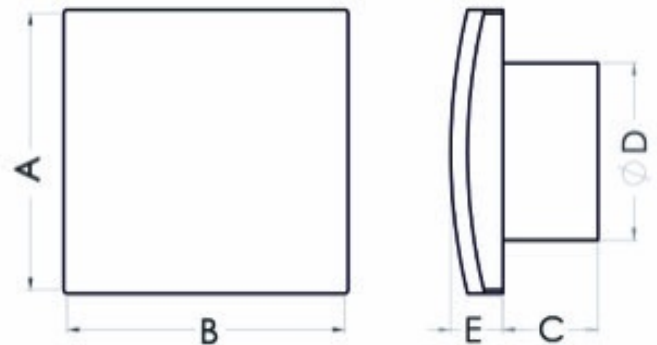

Bathroom fan Aero RK100L+

SKU: 79109979

Catalog price inc. VAT : € 20.37

- **Rated voltage:** 230 V
- **Colour:** white
- **Mains frequency:** 50 Hz
- **Power consumption:** 19 W
- **Air output:** 100 m3/h
- **Bearing type:** ball bearing
- **Degree of protection (IP):** IP-X4
- **Sound pressure level:** 39.5 dB (A)
- **Speed:** 2550 rpm
- **Nominal size:** 100 mm
- **Material:** ABS/PP
- **Place of installation:** Wall/ceiling
- **Mounting type:** surface-mounted
- **Fan weight:** 0.49 kg
- **A:** 158 mm
- **B:** 158 mm
- **C:** 61 mm
- **D:** 99 mm
- **E:** 26 mm
- **Mounting hole:** Ø100 mm