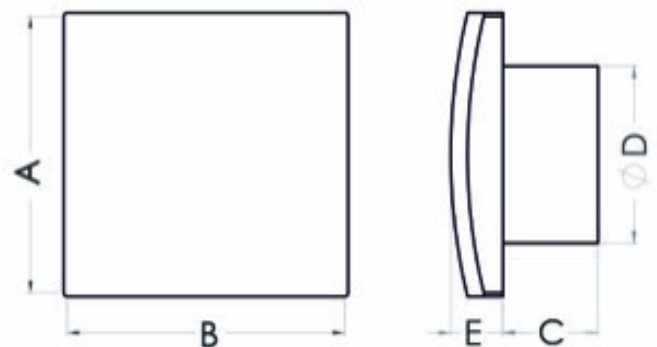

## Bathroom fan Aero VK100HT

SKU: 79196859

**Catalog price inc. VAT : € 39.47**

- **Rated voltage:** 230 V
- **Colour:** white
- **Mains frequency:** 50 Hz
- **Power consumption:** 19 W
- **Air output:** 100 m<sup>3</sup>/h
- **Bearing type:** ball bearing
- **Degree of protection (IP):** IP-X4
- **Sound pressure level:** 39.5 dB (A)
- **Speed:** 2550 rpm
- **Nominal size:** 100 mm
- **Material:** ABS/PP
- **Place of installation:** Wall/ceiling
- **Mounting type:** surface-mounted
- **Fan weight:** 0.47 kg
- **A:** 158 mm
- **B:** 158 mm
- **C:** 53 mm
- **D:** 99 mm
- **E:** 25 mm
- **Mounting hole:** Ø100 mm