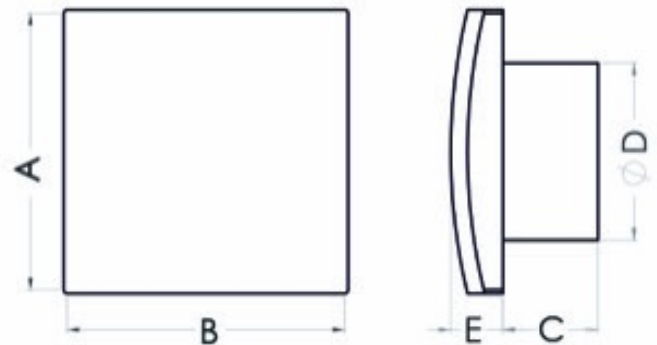

Bathroom fan Vulkan VS100T

SKU: 80760980

Catalog price inc. VAT : € 28.65

- **Rated voltage:** 230 V
- **Colour:** white
- **Mains frequency:** 50 Hz
- **Power consumption:** 19 W
- **Air output:** 120 m³/h
- **Bearing type:** sliding
- **Degree of protection (IP):** IP-X4
- **Sound pressure level:** 39.5 dB (A)
- **Speed:** 2550 rpm
- **Nominal size:** 100 mm
- **Material:** ABS/PP
- **Mounting location:** Wall
- **Mounting type:** surface mounted
- **Fan weight:** 0.48 kg
- **A:** 158 mm
- **B:** 158 mm
- **C:** 63 mm
- **D:** 98 mm
- **E:** 25 mm
- **Mounting hole:** Ø100 mm