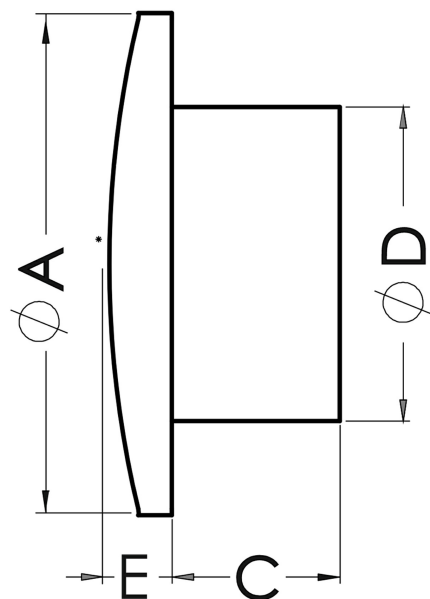

Bathroom fan Komfort 100T

SKU: 101424427

Catalog price inc. VAT : € 30.98

- **Rated voltage:** 230 V
- **Colour:** white
- **Mains frequency:** 50 Hz
- **Power consumption:** 19 W
- **Air output:** 100 m3/h
- **Bearing type:** ball
- **Degree of protection (IP):** IP-X4
- **Sound pressure level:** 39.5 dB (A)
- **Speed:** 2550 rpm
- **Nominal size:** 100 mm
- **Material:** ABS/PP
- **Installation location:** wall or ceiling
- **Mounting type:** surface mounted
- **Fan weight:** 0.39 kg
- **A:** 135 mm
- **C:** 65mm
- **D:** 99 mm
- **E:** 10 mm
- **Mounting hole:** Ø100 mm