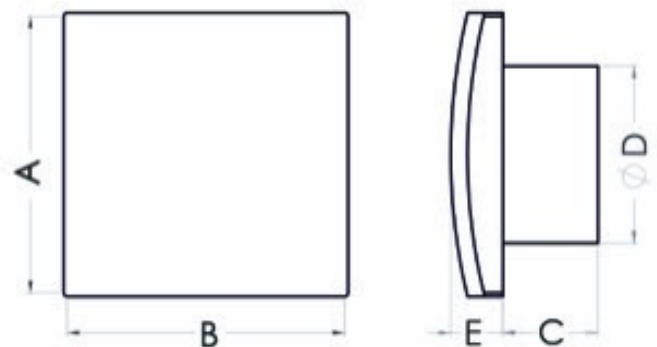

## Bathroom fan Vulkan VK100T+

SKU: 80749458

**Catalog price inc. VAT : € 31.61**

- **Rated voltage:** 230 V
- **Colour:** white
- **Mains frequency:** 50 Hz
- **Power consumption:** 19 W
- **Air output:** 120 m<sup>3</sup>/h
- **Bearing type:** ball bearing
- **Degree of protection (IP):** IP-X4
- **Sound pressure level:** 39.5 dB (A)
- **Speed:** 2550 rpm
- **Nominal size:** 100 mm
- **Material:** ABS/PP
- **Place of installation:** Wall/ceiling
- **Mounting type:** surface-mounted
- **Fan weight:** 0.50 kg
- **A:** 158 mm
- **B:** 158 mm
- **C:** 63 mm
- **D:** 98 mm
- **E:** 25 mm
- **Mounting hole:** Ø100 mm