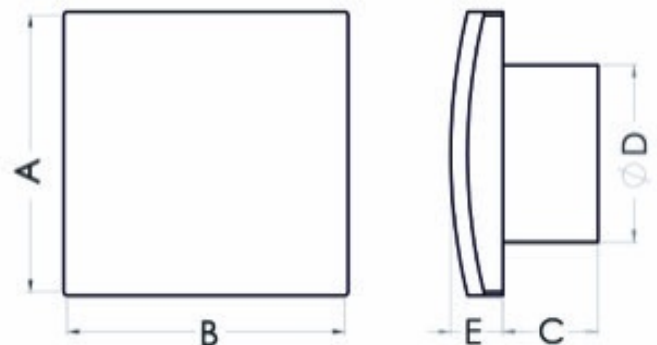

## Bathroom fan Vulkan VK100HT+

SKU: 80751189

**Catalog price inc. VAT : € 40.10**

- **Rated voltage:** 230 V
- **Colour:** white
- **Mains frequency:** 50 Hz
- **Power consumption:** 19 W
- **Air output:** 120 m3/h
- **Bearing type:** ball bearing
- **Degree of protection (IP):** IP-X4
- **Sound pressure level:** 39.5 dB (A)
- **Speed:** 2550 rpm
- **Nominal size:** 100 mm
- **Material:** ABS/PP
- **Place of installation:** Wall/ceiling
- **Mounting type:** surface-mounted
- **Fan weight:** 0.50 kg
- **A:** 158 mm
- **B:** 158 mm
- **C:** 63 mm
- **D:** 98 mm
- **E:** 25 mm
- **Mounting hole:** Ø100 mm