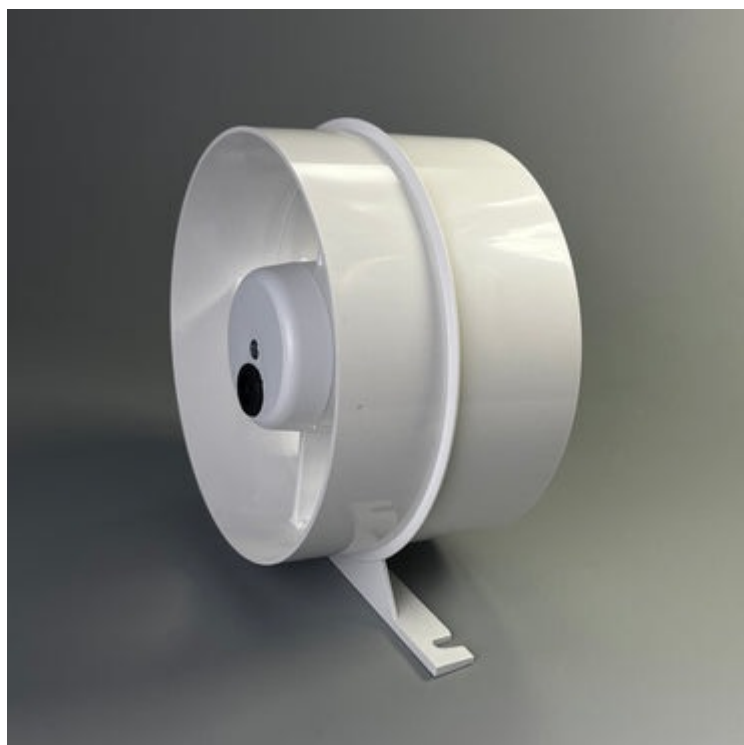

Bathroom fan WK-15

SKU: 98928784

Catalog price inc. VAT : € 21.22

- **Rated voltage:** 230 V
- **Colour:** white
- **Mains frequency:** 50 Hz
- **Power consumption:** 22 W
- **Air output:** 200 m³/h
- **Bearing type:** sliding
- **Degree of protection (IP):** IP-X4
- **Sound pressure level:** 45 dB (A)
- **Speed:** 1850 rpm
- **Nominal size:** 150 mm
- **Material:** ABS/PP
- **Fan weight:** 0.50 kg
- **A:** 150 mm
- **C:** 50 mm
- **D:** 150 mm
- **E:** 39 mm