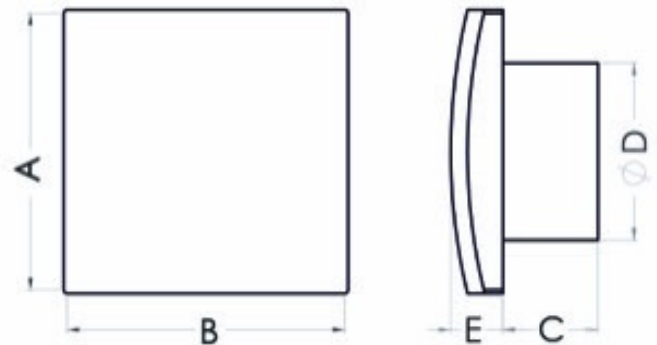

Bathroom fan Vulkan VK100L

SKU: 80701782

Catalog price inc. VAT : € 19.73

- **Rated voltage:** 230 V
- **Colour:** white
- **Mains frequency:** 50 Hz
- **Power consumption:** 19 W
- **Air output:** 120 m3/h
- **Bearing type:** ball bearing
- **Degree of protection (IP):** IP-X4
- **Sound pressure level:** 39.5 dB (A)
- **Speed:** 2550 rpm
- **Nominal size:** 100 mm
- **Material:** ABS/PP
- **Place of installation:** Wall/ceiling
- **Mounting type:** surface-mounted
- **Fan weight:** 0.49 kg
- **A:** 158 mm
- **B:** 158 mm
- **C:** 63 mm
- **D:** 98 mm
- **E:** 25 mm
- **Mounting hole:** Ø100 mm