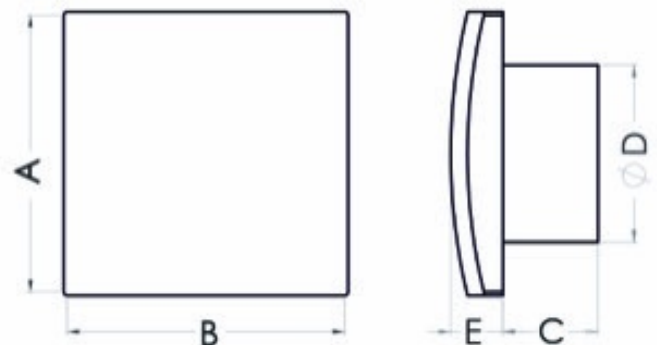

Bathroom fan Atol 100AFT

SKU: 80783105

Catalog price inc. VAT : € 50.92

- **Rated voltage:** 230 V
- **Colour:** white
- **Mains frequency:** 50 Hz
- **Power consumption:** 19 W
- **Air output:** 100 m³/h
- **Bearing type:** sliding
- **Degree of protection (IP):** IP-X4
- **Sound pressure level:** 39.5 dB (A)
- **Speed:** 2550 rpm
- **Nominal size:** 100 mm
- **Material:** ABS/PP
- **Mounting location:** Wall
- **Mounting type:** surface mounted
- **Fan weight:** 0.53 kg
- **A:** 155 mm
- **B:** 155 mm
- **C:** 66 mm
- **D:** 99 mm
- **E:** 30 mm
- **Mounting hole:** Ø100 mm