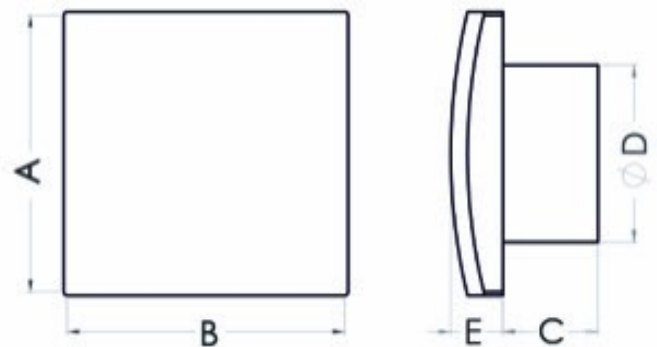

## Bathroom fan Aero RK100L

SKU: 79109259

**Catalog price inc. VAT : € 19.73**

- **Rated voltage:** 230 V
- **Mains frequency:** 50 Hz
- **Power consumed:** 19 W
- **Air output:** 100 m<sup>3</sup>/h
- **Bearing type:** ball bearing
- **Degree of protection (IP):** IP-X4
- **Sound pressure level:** 39.5 dB (A)
- **Speed:** 2550 rpm
- **Nominal size:** 100 mm
- **Material:** ABS/PP
- **Colour:** white
- **Mounting location:** wall/ceiling
- **Mounting type:** surface mounted
- **Fan weight:** 0.47 kg
- **A:** 158 mm
- **B:** 158 mm
- **C:** 53 mm
- **D:** 99 mm
- **E:** 26 mm
- **Mounting hole:** Ø100 mm