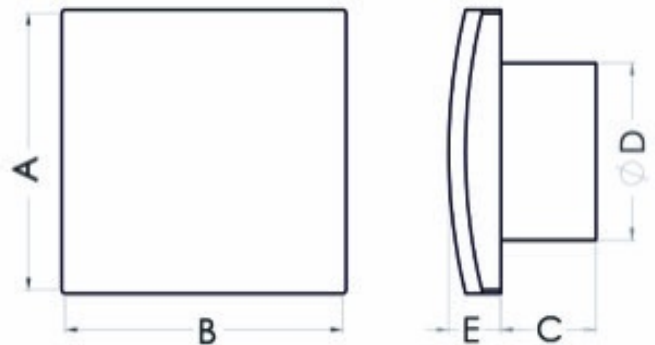

## Bathroom fan Aero RS100T

SKU: 79118902

**Catalog price inc. VAT : € 28.65**

- **Rated voltage:** 230 V
- **Colour:** white
- **Mains frequency:** 50 Hz
- **Power consumption:** 19 W
- **Air output:** 100 m<sup>3</sup>/h
- **Bearing type:** sliding
- **Degree of protection (IP):** IP-X4
- **Sound pressure level:** 39.5 dB (A)
- **Speed:** 2550 rpm
- **Nominal size:** 100 mm
- **Material:** ABS/PP
- **Mounting location:** Wall
- **Mounting type:** surface mounted
- **Fan weight:** 0.46 kg
- **A:** 158 mm
- **B:** 158 mm
- **C:** 53 mm
- **D:** 99 mm
- **E:** 26 mm
- **Mounting hole:** Ø100 mm