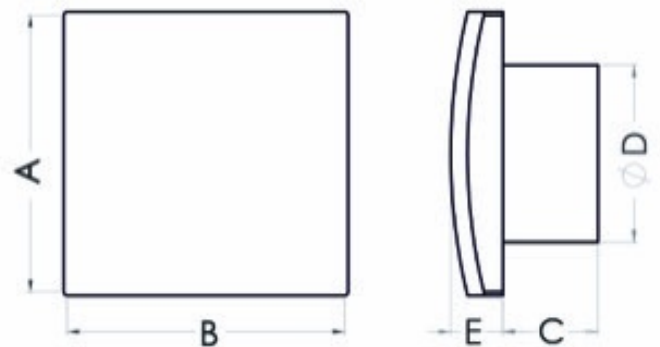

Bathroom fan Classic 100SF

SKU: 99620545

Catalog price inc. VAT : € 30.76

- **Rated voltage:** 230 V
- **Colour:** white
- **Mains frequency:** 50 Hz
- **Power consumption:** 19 W
- **Air output:** 100 m³/h
- **Bearing type:** sliding
- **Degree of protection (IP):** IP-X4
- **Sound pressure level:** 39.5 dB (A)
- **Speed:** 2550 rpm
- **Nominal size:** 100 mm
- **Material:** ABS/PP
- **Mounting location:** Wall
- **Mounting type:** surface mounted
- **Fan weight:** 0.50 kg
- **A:** 153 mm
- **B:** 153 mm
- **C:** 53 mm
- **D:** 99 mm
- **E:** 23 mm
- **Mounting hole:** Ø100 mm