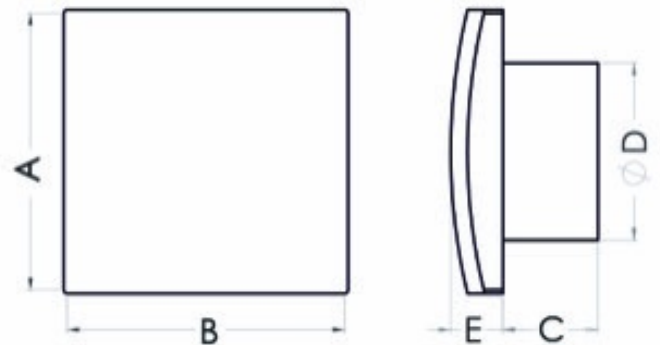

Bathroom fan Classic 100HT

SKU: 99549006

Catalog price inc. VAT : € 37.13

- **Rated voltage:** 230 V
- **Colour:** white
- **Mains frequency:** 50 Hz
- **Power consumption:** 19 W
- **Air output:** 100 m³/h
- **Bearing type:** sliding
- **Degree of protection (IP):** IP-X4
- **Sound pressure level:** 39.5 dB (A)
- **Speed:** 2550 rpm
- **Nominal size:** 100 mm
- **Material:** ABS/PP
- **Mounting location:** Wall
- **Mounting type:** surface mounted
- **Fan weight:** 0.44 kg
- **A:** 153 mm
- **B:** 153 mm
- **C:** 53 mm
- **D:** 99 mm
- **E:** 23 mm
- **Mounting hole:** Ø100 mm