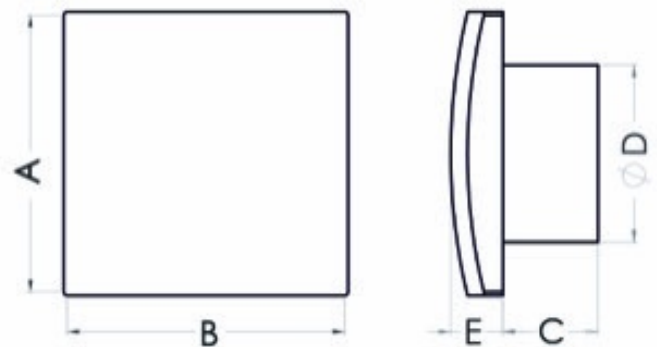

## Bathroom fan F10T

SKU: 95183614

**Catalog price inc. VAT : € 31.83**

- **Rated voltage:** 230 V
- **Colour:** white
- **Mains frequency:** 50 Hz
- **Power consumption:** 19 W
- **Air output:** 100 m3/h
- **Bearing type:** sliding
- **Degree of protection (IP):** IP-X4
- **Sound pressure level:** 39.5 dB (A)
- **Speed:** 2550 rpm
- **Nominal size:** 100 mm
- **Material:** ABS/PP
- **Mounting location:** Wall
- **Mounting type:** surface-mounted
- **Fan weight:** 0.46 kg
- **A:** 141 mm
- **B:** 131 mm
- **C:** 84 mm
- **D:** 99 mm
- **E:** 29 mm
- **Mounting hole:** Ø100 mm