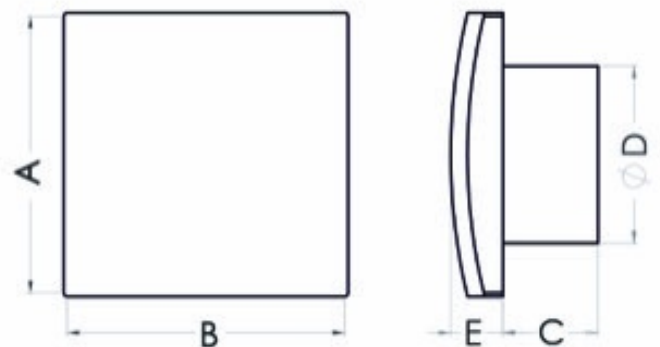

## Bathroom fan Aero RK100T

SKU: 79109277

**Catalog price inc. VAT : € 30.98**

- **Rated voltage:** 230 V
- **Colour:** white
- **Mains frequency:** 50 Hz
- **Power consumption:** 19 W
- **Air output:** 100 m<sup>3</sup>/h
- **Bearing type:** ball bearing
- **Degree of protection (IP):** IP-X4
- **Sound pressure level:** 39.5 dB (A)
- **Speed:** 2550 rpm
- **Nominal size:** 100 mm
- **Material:** ABS/PP
- **Place of installation:** Wall/ceiling
- **Mounting type:** surface-mounted
- **Fan weight:** 0.48 kg
- **A:** 158 mm
- **B:** 158 mm
- **C:** 53 mm
- **D:** 99 mm
- **E:** 26 mm
- **Mounting hole:** Ø100 mm