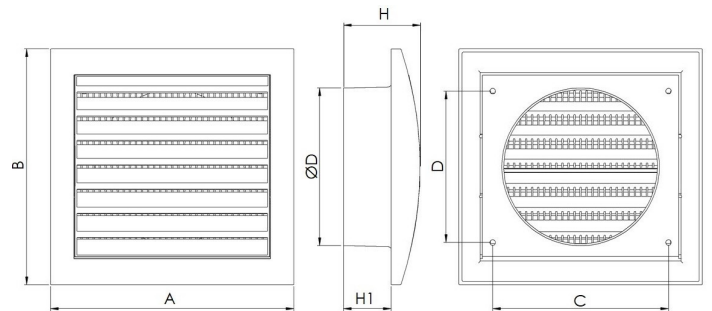

### Construction:

- Made of high quality ABS plastic
- Integrated mosquito net
- Standard or adjustable option