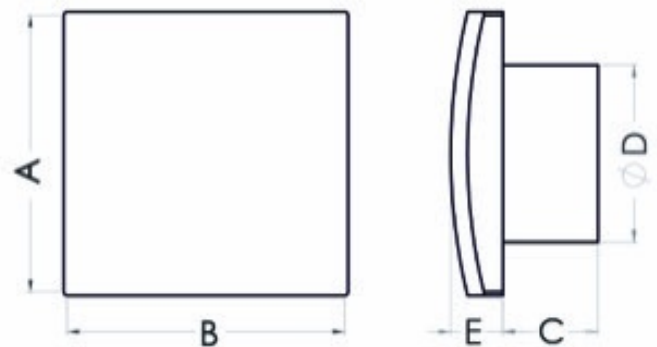

## Bathroom fan Aero VK100HT+

SKU: 80210298

**Catalog price inc. VAT : € 40.10**

- **Rated voltage:** 230 V
- **Colour:** white
- **Mains frequency:** 50 Hz
- **Power consumption:** 19 W
- **Air output:** 100 m<sup>3</sup>/h
- **Bearing type:** ball bearing
- **Degree of protection (IP):** IP-X4
- **Sound pressure level:** 39.5 dB (A)
- **Speed:** 2550 rpm
- **Nominal size:** 100 mm
- **Material:** ABS/PP
- **Place of installation:** Wall/ceiling
- **Mounting type:** surface-mounted
- **Fan weight:** 0.48 kg
- **A:** 158 mm
- **B:** 158 mm
- **C:** 61 mm
- **D:** 99 mm
- **E:** 25 mm
- **Mounting hole:** Ø100 mm