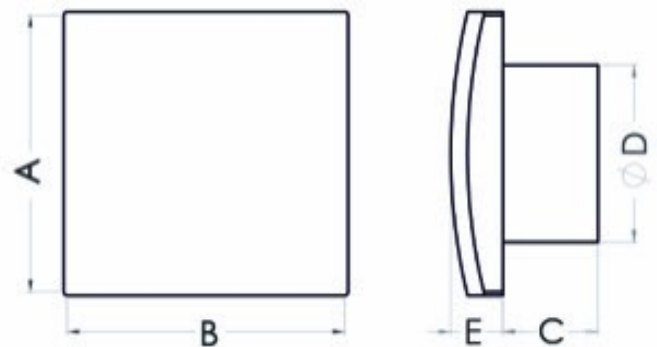

Bathroom fan Eol F12

SKU: 95313766

Catalog price inc. VAT : € 28.65

- **Rated voltage:** 230 V
- **Colour:** white
- **Mains frequency:** 50 Hz
- **Power consumption:** 20 W
- **Air output:** 150 m³/h
- **Bearing type:** sliding
- **Degree of protection (IP):** IP-X4
- **Sound pressure level:** 42 dB (A)
- **Speed:** 2360 rpm
- **Nominal size:** 120 mm
- **Material:** ABS/PP
- **Place of installation:** Wall
- **Mounting type:** surface mounted
- **Fan weight:** 0.65 kg
- **A:** 150 mm
- **B:** 162 mm
- **C:** 88 mm
- **D:** 119 mm
- **E:** 28 mm
- **Mounting hole:** Ø120 mm