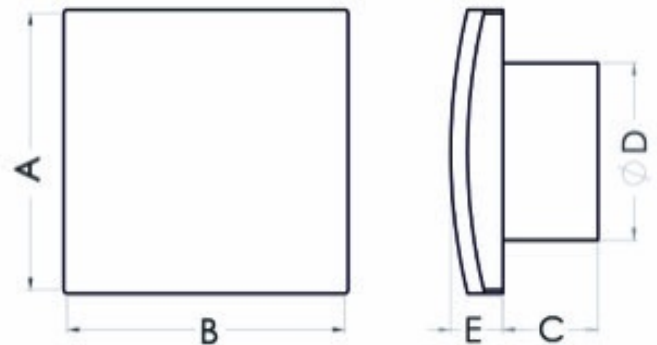

Bathroom fan Atol 100ABGF

SKU: 81706431

Catalog price inc. VAT : € 38.19

- **Rated voltage:** 230 V
- **Colour:** gold
- **Mains frequency:** 50 Hz
- **Power consumption:** 19 W
- **Air output:** 100 m³/h
- **Bearing type:** sliding
- **Degree of protection (IP):** IP-X4
- **Sound pressure level:** 39.5 dB (A)
- **Speed:** 2550 rpm
- **Nominal size:** 100 mm
- **Material:** ABS/PP
- **Mounting location:** Wall
- **Mounting type:** surface mounted
- **Fan weight:** 0.52 kg
- **A:** 155 mm
- **B:** 155 mm
- **C:** 66 mm
- **D:** 99 mm
- **E:** 30 mm
- **Mounting hole:** Ø100 mm