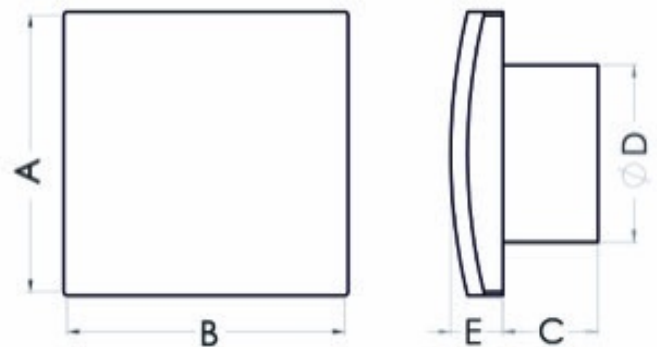

## Bathroom fan Vulkan VK100P+

SKU: 80740132

**Catalog price inc. VAT : € 24.61**

- **Rated voltage:** 230 V
- **Colour:** white
- **Mains frequency:** 50 Hz
- **Power consumption:** 19 W
- **Air output:** 120 m3/h
- **Bearing type:** ball bearing
- **Degree of protection (IP):** IP-X4
- **Sound pressure level:** 39.5 dB (A)
- **Speed:** 2550 rpm
- **Nominal size:** 100 mm
- **Material:** ABS/PP
- **Place of installation:** Wall/ceiling
- **Mounting type:** surface-mounted
- **Fan weight:** 0.50 kg
- **A:** 158 mm
- **B:** 158 mm
- **C:** 63 mm
- **D:** 98 mm
- **E:** 25 mm
- **Mounting hole:** Ø100 mm