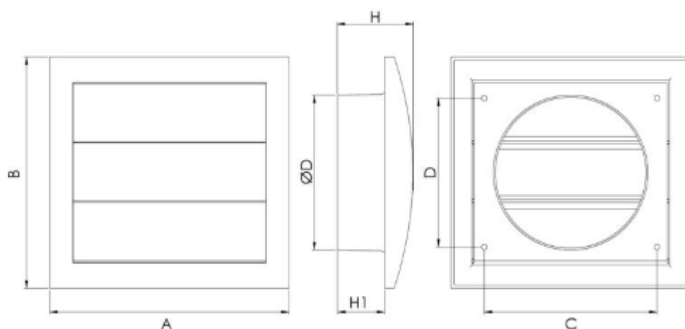

### Construction:

- Made of durable ABS plastic
- Integrated mosquito net
- Standard or adjustable version