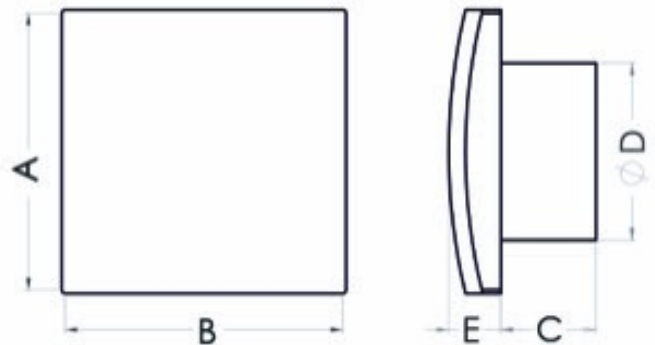

Bathroom fan Aero RS100L

SKU: 79116720

Catalog price inc. VAT : € 17.40

- **Rated voltage:** 230 V
- **Colour:** white
- **Mains frequency:** 50 Hz
- **Power consumption:** 19 W
- **Air output:** 100 m³/h
- **Bearing type:** sliding
- **Degree of protection (IP):** IP-X4
- **Sound pressure level:** 39.5 dB (A)
- **Speed:** 2550 rpm
- **Nominal size:** 100 mm
- **Material:** ABS/PP
- **Mounting location:** Wall
- **Mounting type:** surface-mounted
- **Fan weight:** 0.46 kg
- **A:** 158 mm
- **B:** 158 mm
- **C:** 53 mm
- **D:** 99 mm
- **E:** 26 mm
- **Mounting hole:** Ø100 mm