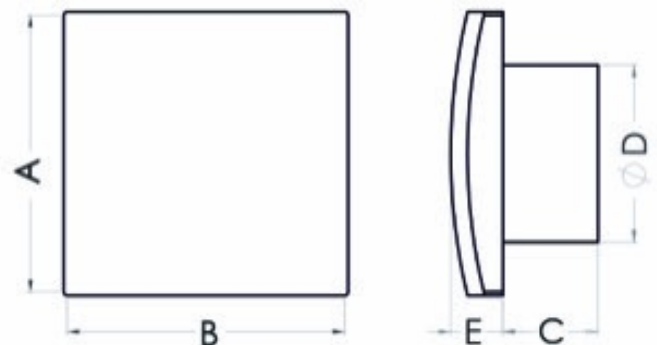

## Bathroom fan Vulkan RS100P+

SKU: 80627513

**Catalog price inc. VAT : € 22.28**

- **Rated voltage:** 230 V
- **Colour:** white
- **Mains frequency:** 50 Hz
- **Power consumption:** 19 W
- **Air output:** 120 m<sup>3</sup>/h
- **Bearing type:** sliding
- **Degree of protection (IP):** IP-X4
- **Sound pressure level:** 39.5 dB (A)
- **Speed:** 2550 rpm
- **Nominal size:** 100 mm
- **Material:** ABS/PP
- **Mounting location:** Wall
- **Mounting type:** surface mounted
- **Fan weight:** 0.50 kg
- **A:** 158 mm
- **B:** 158 mm
- **C:** 63 mm
- **D:** 98 mm
- **E:** 26 mm
- **Mounting hole:** Ø100 mm