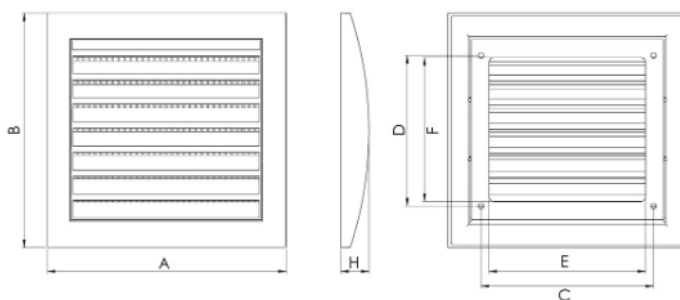

Ventilation grille N12A

SKU: 00.000.127

Catalog price inc. VAT : € 12.52

- **Colour:** Anthracite
- **Material:** ABS
- **Weight:** 0.11 kg
- **A:** 190 mm
- **B:** 190 mm
- **C:** 140 mm
- **D:** 140 mm
- **E:** 137 mm
- **F:** 132 mm
- **H:** 18 mm