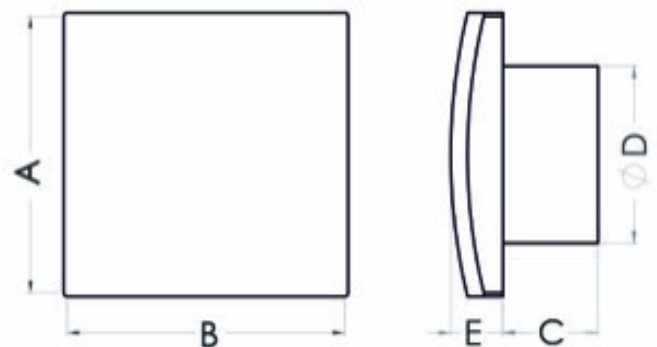

## Bathroom fan Aero RK100P

SKU: 79109273

**Catalog price inc. VAT : € 23.97**

- **Rated voltage:** 230 V
- **Colour:** white
- **Mains frequency:** 50 Hz
- **Power consumption:** 19 W
- **Air output:** 100 m<sup>3</sup>/h
- **Bearing type:** ball bearing
- **Degree of protection (IP):** IP-X4
- **Sound pressure level:** 39.5 dB (A)
- **Speed:** 2550 rpm
- **Nominal size:** 100 mm
- **Material:** ABS/PP
- **Place of installation:** Wall/ceiling
- **Mounting type:** surface-mounted
- **Fan weight:** 0.48 kg
- **A:** 158 mm
- **B:** 158 mm
- **C:** 53 mm
- **D:** 99 mm
- **E:** 26 mm
- **Mounting hole:** Ø100 mm