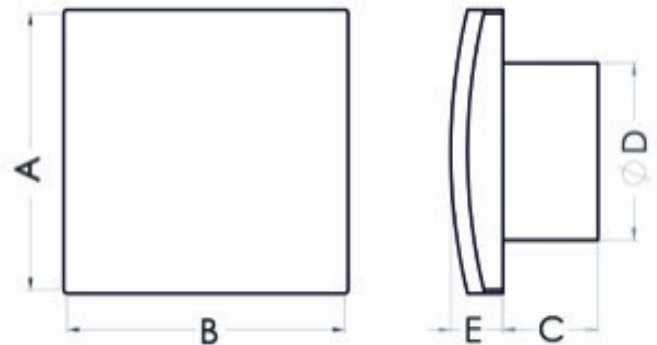

## Bathroom fan Classic 100HTGF

SKU: 100967526

**Catalog price inc. VAT : € 45.62**

- **Rated voltage:** 230 V
- **Colour:** white
- **Mains frequency:** 50 Hz
- **Power consumption:** 19 W
- **Air output:** 100 m<sup>3</sup>/h
- **Bearing type:** sliding
- **Degree of protection (IP):** IP-X4
- **Sound pressure level:** 39.5 dB (A)
- **Speed:** 2550 rpm
- **Nominal size:** 100 mm
- **Material:** ABS/PP
- **Mounting location:** Wall
- **Mounting type:** surface mounted
- **Fan weight:** 0.44 kg
- **A:** 153 mm
- **B:** 153 mm
- **C:** 53 mm
- **D:** 99 mm
- **E:** 23 mm
- **Mounting hole:** Ø100 mm