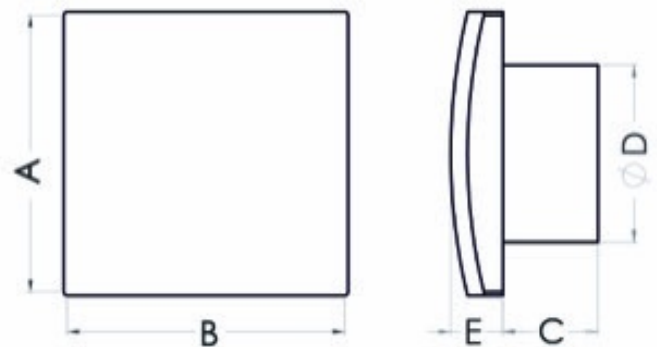

Bathroom fan Aero RS100T+

SKU: 79163280

Catalog price inc. VAT : € 29.27

- **Rated voltage:** 230 V
- **Colour:** white
- **Mains frequency:** 50 Hz
- **Power consumption:** 19 W
- **Air output:** 100 m³/h
- **Bearing type:** sliding
- **Degree of protection (IP):** IP-X4
- **Sound pressure level:** 39.5 dB (A)
- **Speed:** 2550 rpm
- **Nominal size:** 100 mm
- **Material:** ABS/PP
- **Mounting location:** Wall
- **Mounting type:** surface mounted
- **Fan weight:** 0.48 kg
- **A:** 158 mm
- **B:** 158 mm
- **C:** 61 mm
- **D:** 99 mm
- **E:** 26 mm
- **Mounting hole:** Ø100 mm