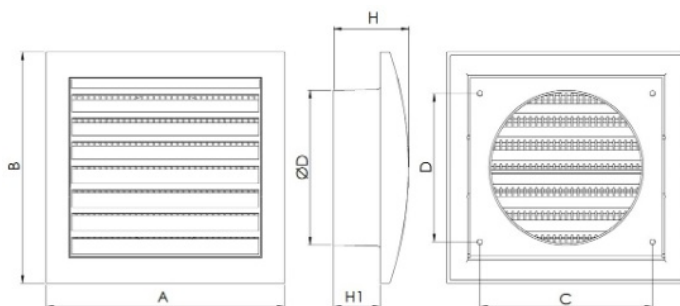

Ventilation grille ND12R

SKU: 00.000.090

Catalog price inc. VAT : € 6.68

- **Colour:** White
- **Material:** ABS
- **Weight:** 0.14 kg
- **A:** 190 mm
- **B:** 190 mm
- **C:** 140 mm
- **D:** 140 mm
- **ØD:** 124 mm
- **H:** 48 mm
- **H1:** 30 mm