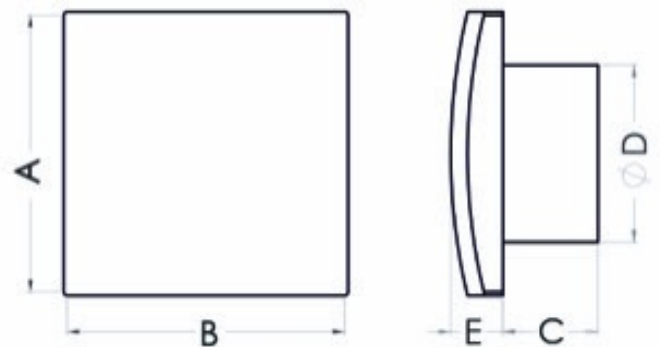

Bathroom fan Zefir 120

SKU: 98726515

Catalog price inc. VAT : € 24.40

- **Rated voltage:** 230 V
- **Colour:** white
- **Mains frequency:** 50 Hz
- **Power consumption:** 20 W
- **Air output:** 150 m³/h
- **Bearing type:** sliding
- **Degree of protection (IP):** IP-X4
- **Sound pressure level:** 42 dB (A)
- **Speed:** 2360 rpm
- **Nominal size:** 120 mm
- **Material:** ABS/PP
- **Place of installation:** Wall
- **Mounting type:** surface mounted
- **Fan weight:** 0.63 kg
- **A:** 167 mm
- **B:** 167 mm
- **C:** 59 mm
- **D:** 119 mm
- **E:** 28 mm
- **Mounting hole:** Ø120 mm