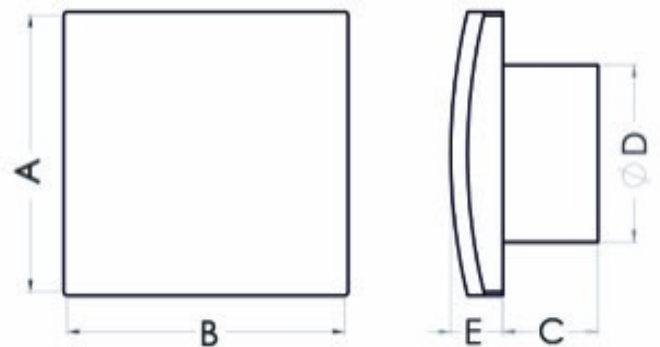

## Bathroom fan Aero VK100T+

SKU: 80208187

**Catalog price inc. VAT : € 31.61**

- **Rated voltage:** 230 V
- **Colour:** white
- **Mains frequency:** 50 Hz
- **Power consumption:** 19 W
- **Air output:** 100 m<sup>3</sup>/h
- **Bearing type:** ball bearing
- **Degree of protection (IP):** IP-X4
- **Sound pressure level:** 39.5 dB (A)
- **Speed:** 2550 rpm
- **Nominal size:** 100 mm
- **Material:** ABS/PP
- **Place of installation:** Wall/ceiling
- **Mounting type:** surface-mounted
- **Fan weight:** 0.48 kg
- **A:** 158 mm
- **B:** 158 mm
- **C:** 61 mm
- **D:** 99 mm
- **E:** 25 mm
- **Mounting hole:** Ø100 mm