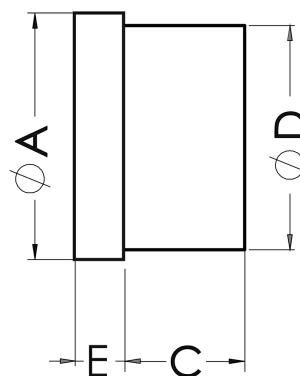

Bathroom fan WK-12

SKU: 98908081

Catalog price inc. VAT : € 18.03

- **Rated voltage:** 230 V
- **Colour:** white
- **Mains frequency:** 50 Hz
- **Power consumption:** 20 W
- **Air output:** 150 m³/h
- **Bearing type:** sliding
- **Degree of protection (IP):** IP-X4
- **Sound pressure level:** 42 dB (A)
- **Speed:** 2360 rpm
- **Nominal size:** 120 mm
- **Material:** ABS/PP
- **Fan weight:** 0.48 kg
- **A:** 125 mm
- **C:** 64 mm
- **D:** 120 mm
- **E:** 33 mm

[BUY NOW](#)