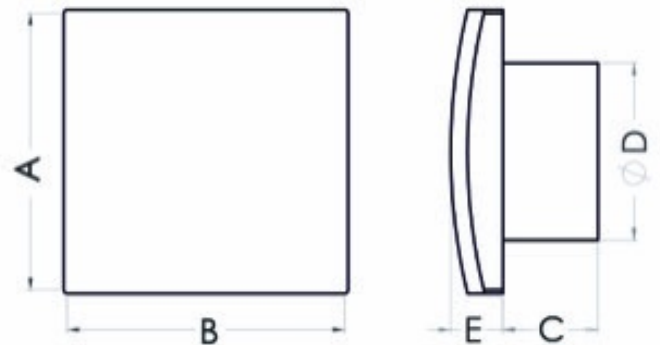

Bathroom fan Classic 100T

SKU: 99394923

Catalog price inc. VAT : € 28.65

- **Rated voltage:** 230 V
- **Colour:** white
- **Mains frequency:** 50 Hz
- **Power consumption:** 19 W
- **Air output:** 100 m³/h
- **Bearing type:** sliding
- **Degree of protection (IP):** IP-X4
- **Sound pressure level:** 39.5 dB (A)
- **Speed:** 2550 rpm
- **Nominal size:** 100 mm
- **Material:** ABS/PP
- **Mounting location:** Wall
- **Mounting type:** surface mounted
- **Fan weight:** 0.44 kg
- **A:** 153 mm
- **B:** 153 mm
- **C:** 53 mm
- **D:** 99 mm
- **E:** 23 mm
- **Mounting hole:** Ø100 mm