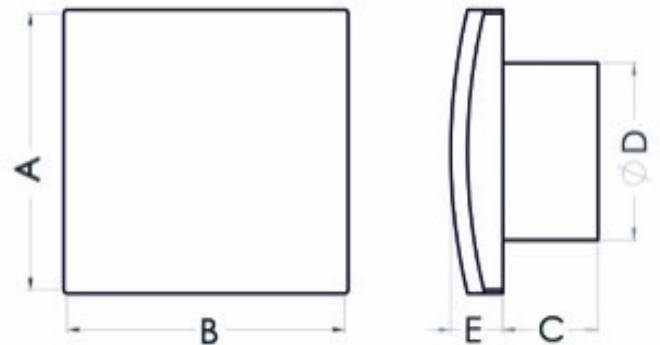

Bathroom fan Eol 150T

SKU: 93462839

Catalog price inc. VAT : € 33.95

- **Rated voltage:** 230 V
- **Colour:** white
- **Mains frequency:** 50 Hz
- **Power consumption:** 22 W
- **Air output:** 200 m³/h
- **Bearing type:** sliding
- **Degree of protection (IP):** IP-X4
- **Sound pressure level:** 45 dB (A)
- **Speed:** 1850 rpm
- **Nominal size:** 150 mm
- **Material:** ABS/PP
- **Place of installation:** Wall
- **Mounting type:** surface mounted
- **Fan weight:** 0.57 kg
- **A:** 170 mm
- **B:** 183 mm
- **C:** 88 mm
- **D:** 149 mm
- **E:** 14 mm
- **Mounting hole:** Ø150 mm