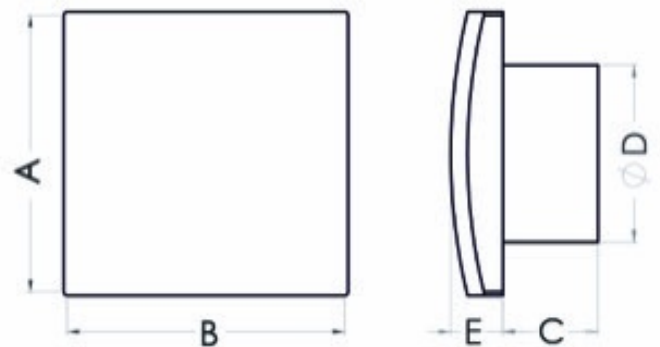

Bathroom fan Atol 100ASF

SKU: 81702883

Catalog price inc. VAT : € 44.56

- **Rated voltage:** 230 V
- **Colour:** silver
- **Mains frequency:** 50 Hz
- **Power consumption:** 19 W
- **Air output:** 100 m³/h
- **Bearing type:** sliding
- **Degree of protection (IP):** IP-X4
- **Sound pressure level:** 39.5 dB (A)
- **Speed:** 2550 rpm
- **Nominal size:** 100 mm
- **Material:** ABS/PP
- **Mounting location:** Wall
- **Mounting type:** surface-mounted
- **Fan weight:** 0.59 kg
- **A:** 155 mm
- **B:** 155 mm
- **C:** 66 mm
- **D:** 99 mm
- **E:** 30 mm
- **Mounting hole:** Ø100 mm