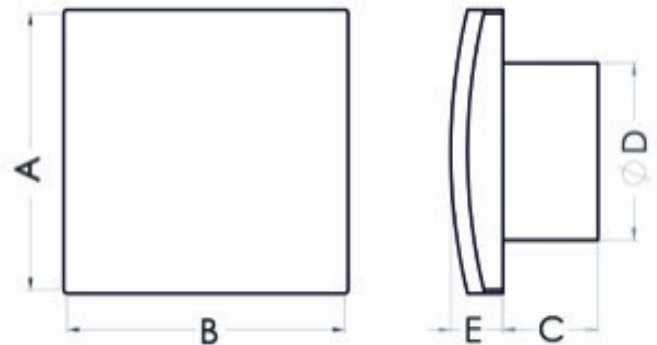

## Bathroom fan Vulkan RS100P

SKU: 80619494

**Catalog price inc. VAT : € 21.65**

- **Rated voltage:** 230 V
- **Colour:** white
- **Mains frequency:** 50 Hz
- **Power consumption:** 19 W
- **Air output:** 120 m<sup>3</sup>/h
- **Bearing type:** sliding
- **Degree of protection (IP):** IP-X4
- **Sound pressure level:** 39.5 dB (A)
- **Speed:** 2550 rpm
- **Nominal size:** 100 mm
- **Material:** ABS/PP
- **Mounting location:** Wall
- **Mounting type:** surface mounted
- **Fan weight:** 0.50 kg
- **A:** 158 mm
- **B:** 158 mm
- **C:** 63 mm
- **D:** 98 mm
- **E:** 26 mm
- **Mounting hole:** Ø100 mm