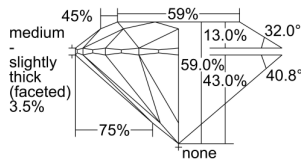

GIA®

FACSIMILE

GIA REPORT 6445576332

Verify this report at GIA.edu

GIA NATURAL DIAMOND DOSSIER®

September 07, 2022
GIA Report Number **6445576332**
Shape and Cutting Style ..... **Round Brilliant**
Measurements ..... **6.03 - 6.05 x 3.57 mm**

GRADING RESULTS

Carat Weight ..... **0.79 carat**
Color Grade ..... **D**
Clarity Grade **S11**
Cut Grade ..... **Excellent**

ADDITIONAL GRADING INFORMATION

Polish ..... **Excellent**
Symmetry ..... **Excellent**
Fluorescence ..... **Strong Blue**
Clarity Characteristics ..... **Crystal**
Inscription(s): **GIA 6445576332**

PROPORTIONS

Profile to actual proportions

GRADING SCALES

GIA COLOR SCALE	GIA CLARITY SCALE	GIA CUT SCALE
D	FLAWLESS	EXCELLENT
E	INTERNALLY FLAWLESS	
F	VVS₁	VERY GOOD
G		
H	VS₁	GOOD
I		
J	VS₂	FAIR
K		
L	SI₁	POOR
M		
N	I₁	
O		
P	I₂	
Q		
R	I₃	
S		
T		
U		
V		
W		
X		
Y		
Z