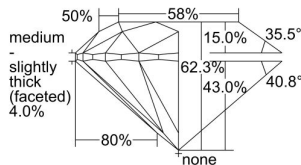

GIA®

FACSIMILE

GIA REPORT 2225765383

Verify this report at GIA.edu

GIA NATURAL DIAMOND DOSSIER®

December 28, 2022
GIA Report Number 2225765383
Shape and Cutting Style ..... Round Brilliant
Measurements ..... 5.69 - 5.72 x 3.56 mm

GRADING RESULTS

Carat Weight ..... 0.72 carat
Color Grade ..... F
Clarity Grade I1
Cut Grade ..... Excellent

ADDITIONAL GRADING INFORMATION

Polish ..... Excellent
Symmetry ..... Excellent
Fluorescence ..... Medium Blue
Clarity Characteristics..... Crystal, Cloud, Feather
Inspection(s): GIA 2225765383

PROPORTIONS

Profile to actual proportions

GRADING SCALES

GIA COLOR SCALE

COLOREDNESS	D
	E
	F
	G
	H
	I
	J
NEAR COLORLESS	K
	L
Faint	M
	N
	O
	P
	Q
	R
	S
	T
	U
	V
	W
	X
	Y
Light	Z

GIA CLARITY SCALE

FLAWLESS	VERY VERY SLIGHTLY INCLUDED	VVS₁	VVS₂	VS₁	VS₂	SI₁	SI₂	I₁	I₂	I₃	
											INTERNAL FLAWLESS

GIA CUT SCALE

EXCELLENT
VERY GOOD
GOOD
FAIR
POOR