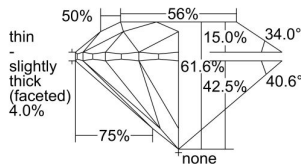

GIA®

FACSIMILE

GIA REPORT 1439297774

Verify this report at GIA.edu

GIA NATURAL DIAMOND DOSSIER®

May 06, 2022
GIA Report Number 1439297774
Shape and Cutting Style ..... Round Brilliant
Measurements ..... 6.16 - 6.21 x 3.81 mm

GRADING RESULTS

Carat Weight ..... 0.90 carat
Color Grade I
Clarity Grade VS1
Cut Grade ..... Excellent

ADDITIONAL GRADING INFORMATION

Polish ..... Excellent
Symmetry ..... Excellent
Fluorescence ..... Strong Blue
Clarity Characteristics..Crystal, Cloud, Pinpoint, Indented Natural
Inscription(s): GIA 1439297774

PROPORTIONS

Profile to actual proportions

GRADING SCALES

GIA COLOR SCALE	GIA CLARITY SCALE	GIA CUT SCALE	
D	FLAWLESS	EXCELLENT	
E	INTERNALLY FLAWLESS		
F		VVS₁	VERY GOOD
G	VVS₂		
H	VS₁	GOOD	
I	VS₂		
J	SI₁	FAIR	
K	SI₂		
L	I₁	POOR	
M	I₂		
N	I₃		
O			
P			
Q			
R			
S			
T			
U			
V			
W			
X			
Y			
Z